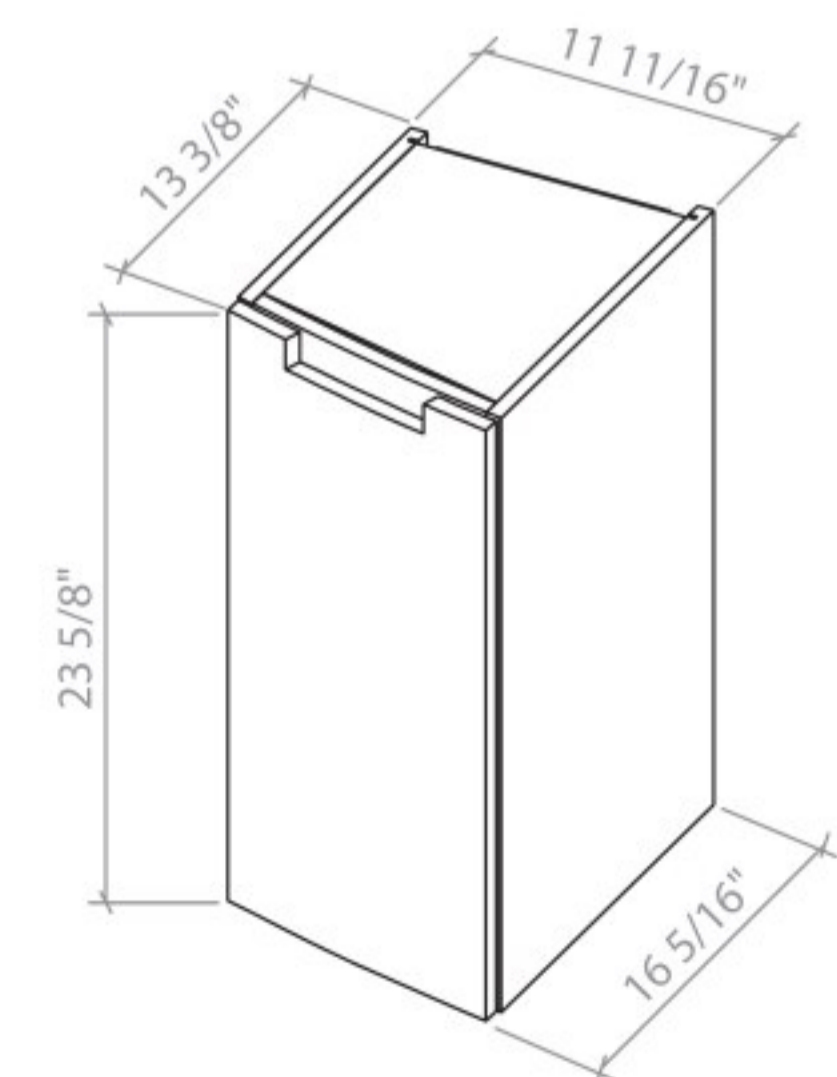

Delux Natural Teak (R), (L)
Side Cabinet

Delux Gray Matt (R), (L)
Side Cabinet

Delux High Gloss White (R), (L)
Side Cabinet

Delux Marifime Blue Matt (R), (L)
Side Cabinet

WOODMIX 26

WOODMIX 26 White Matt
Cabinet with washbasin
Nova 25.59"