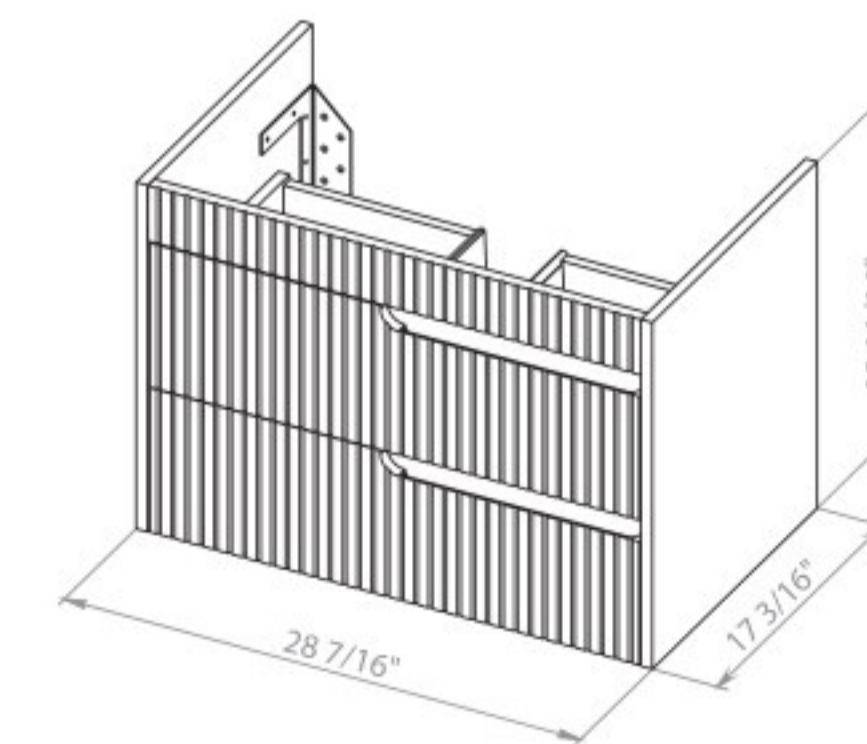

Washbasin Arte 25.6"

Judi 30 Fjord Green Matt
Wall-mounted cabinet with washbasin Arte 29.5"

Judi 30 Brown Matt
Wall-mounted cabinet with washbasin Arte 29.5"

Washbasin Arte 29.5"

Judi 34 Fjord Green Matt
Wall-mounted cabinet with
washbasin Arte 33.3"