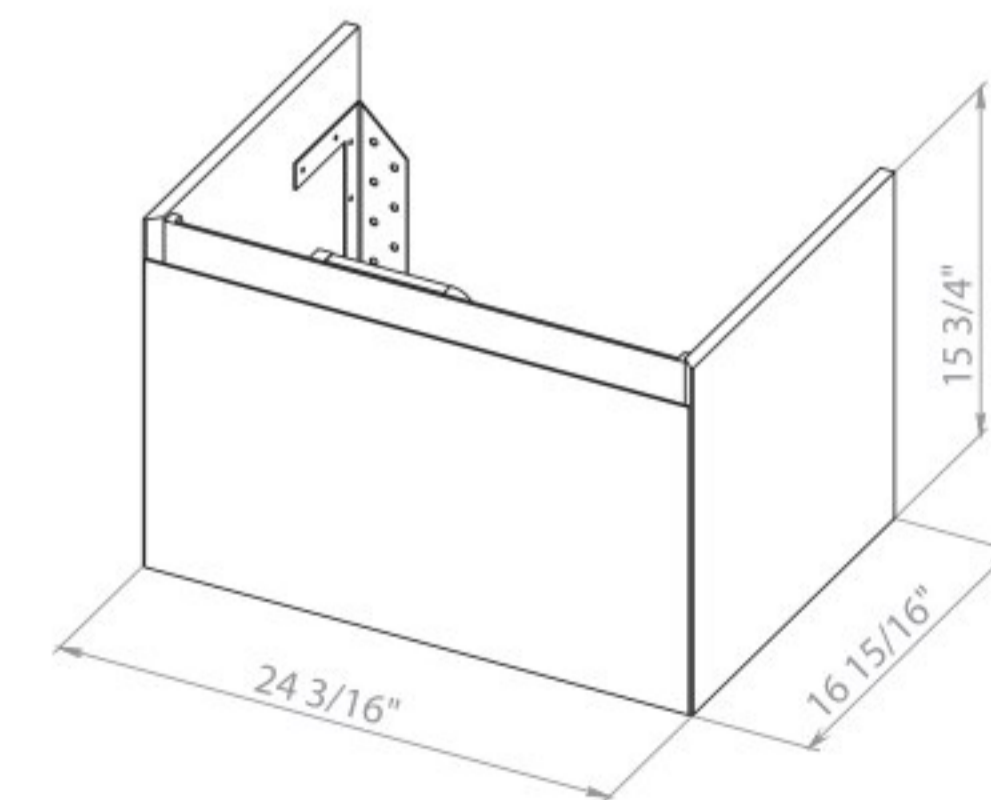

Washbasin Arte 39.6"

Magic 26 Antracit Gloss
Wall-mounted cabinet with
washbasin Arte 25.6"

Washbasin Arte 25.6"

Magic 30 Antracit Gloss
Wall-mounted cabinet with
washbasin Arte 29.5"

Washbasin Arte 29.5"