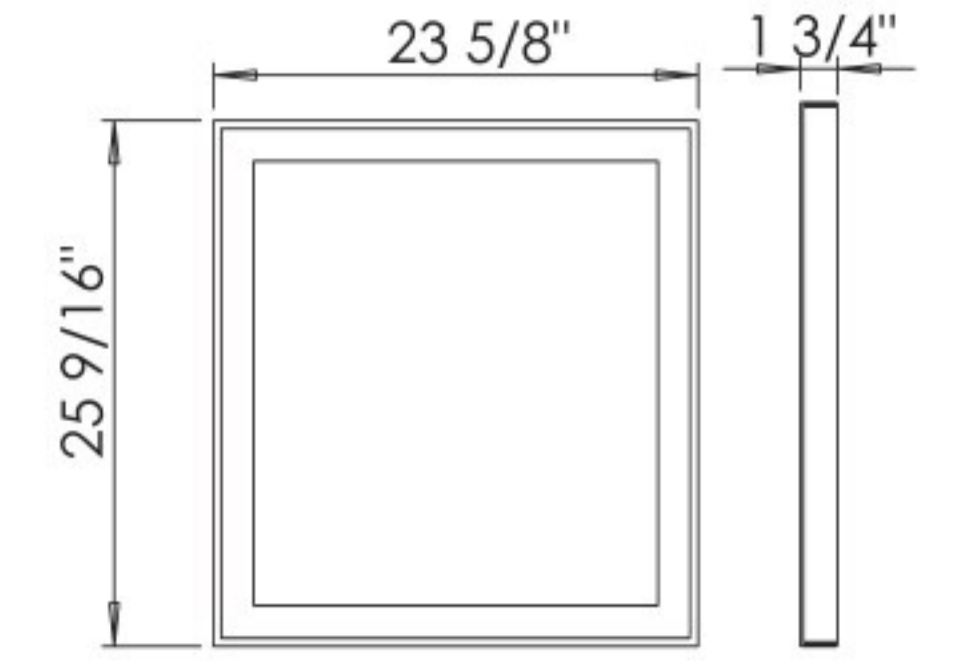

UNIVERSAL MIRRORS DIAMOND

Diamond 24
Mirror with LED lighting