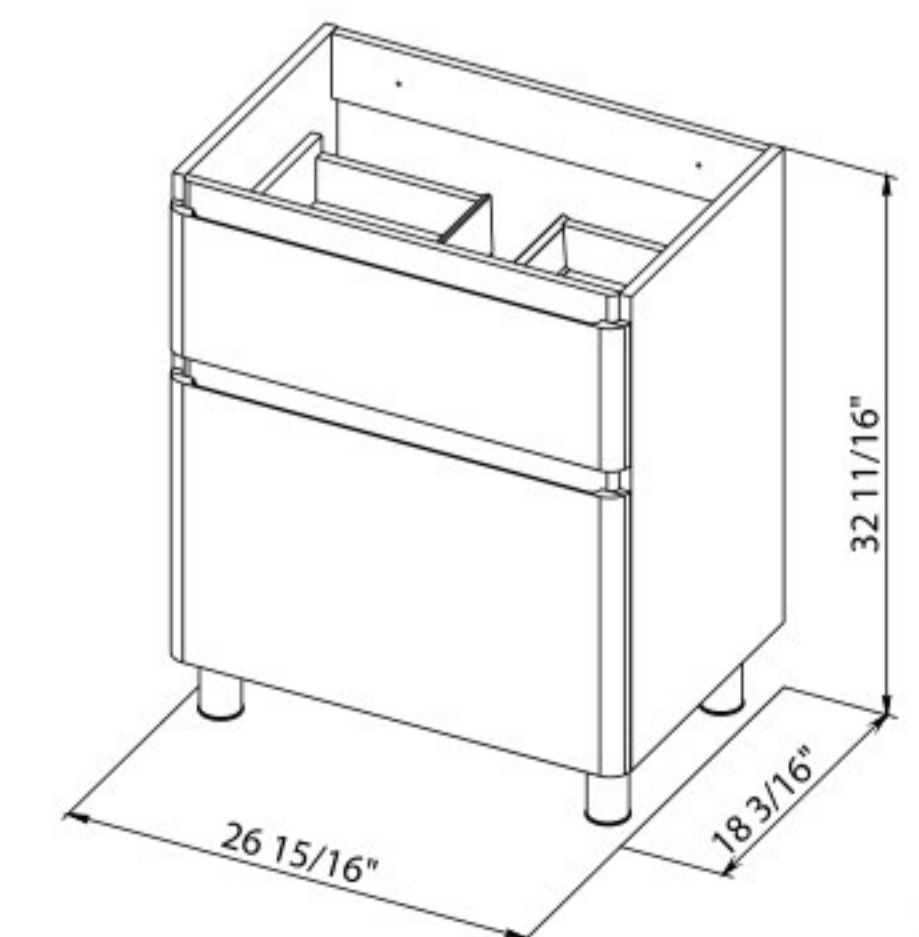

Comfort 28 High Gloss White
Cabinet with washbasin
Alfa 27.3"