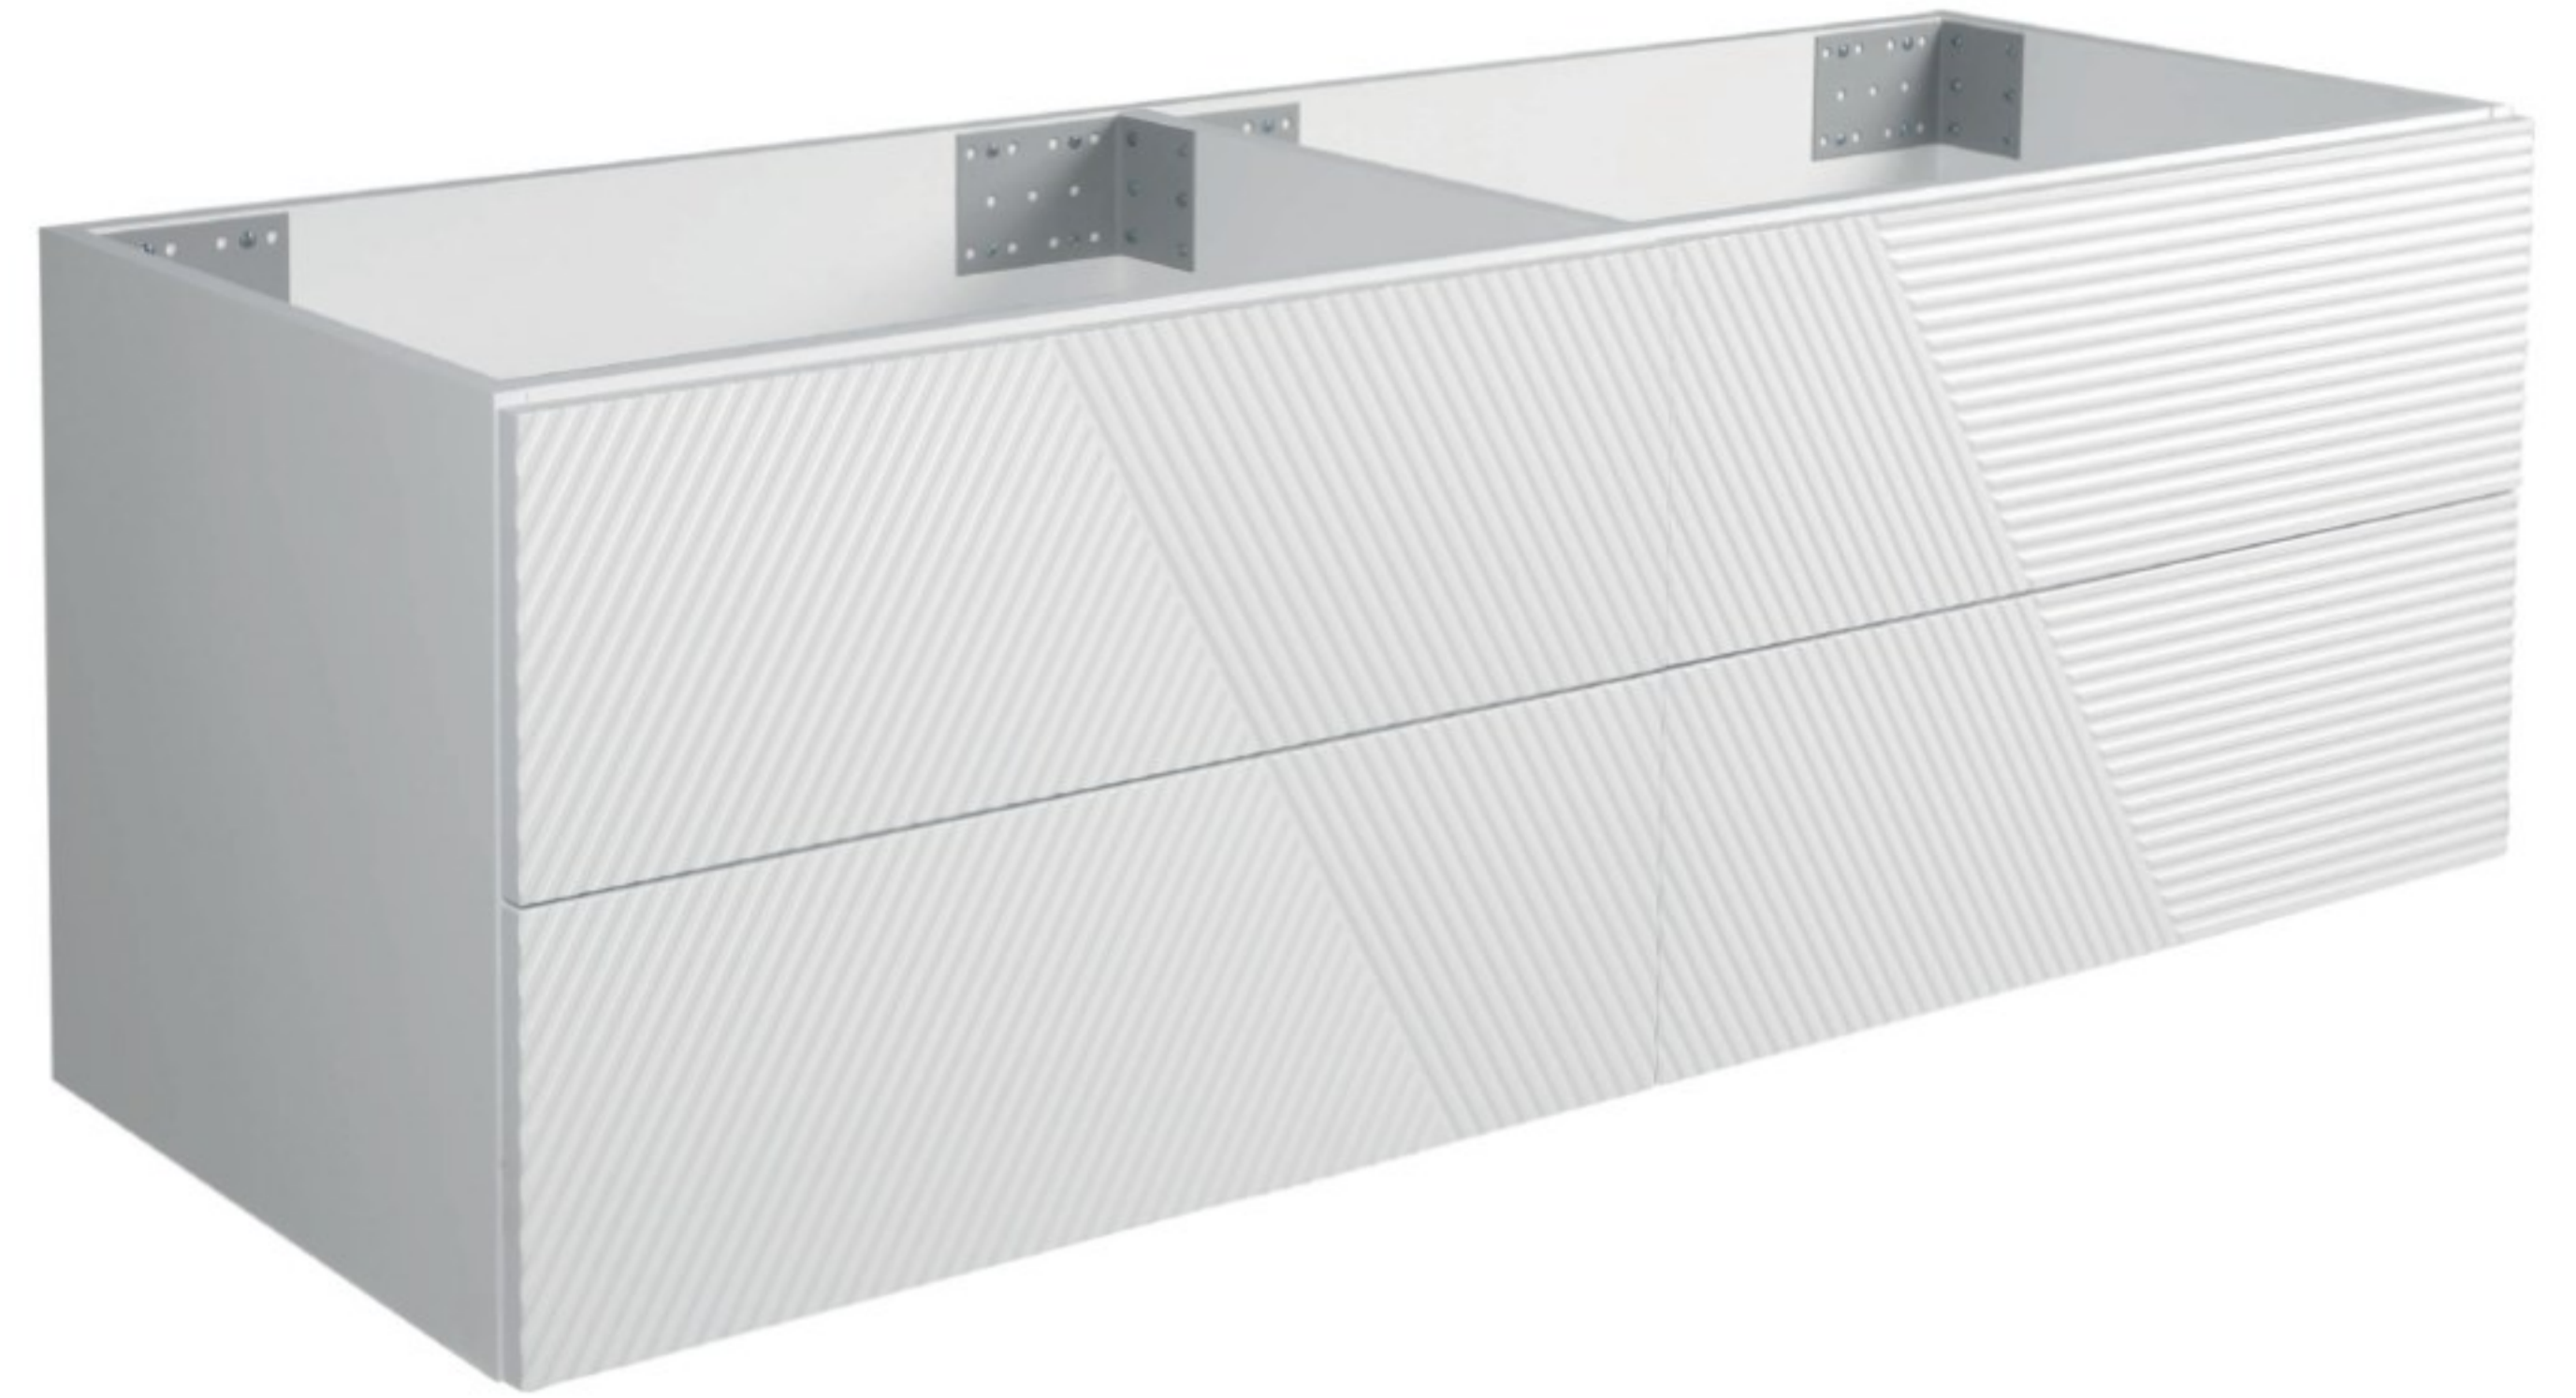

Leonardo 48 White Matt
Wall-mounted cabinet

Bath.
Oasis
VANITY COMFORT

LEONARDO 60

NEW

Bath.
Oasis
VANITY COMFORT

Leonardo 60 White Matt
Wall-mounted cabinet

Bath.
Oasis
VANITY COMFORT

LEONARDO 72