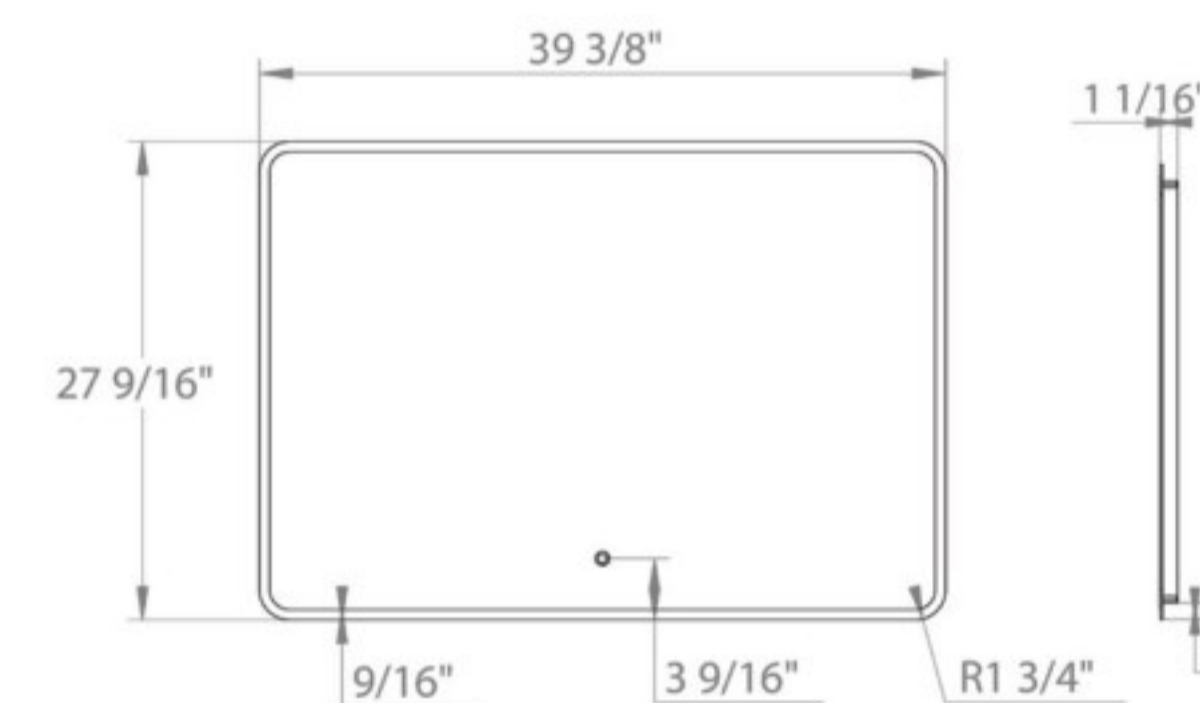

Moon 40
Mirror with LED lighting