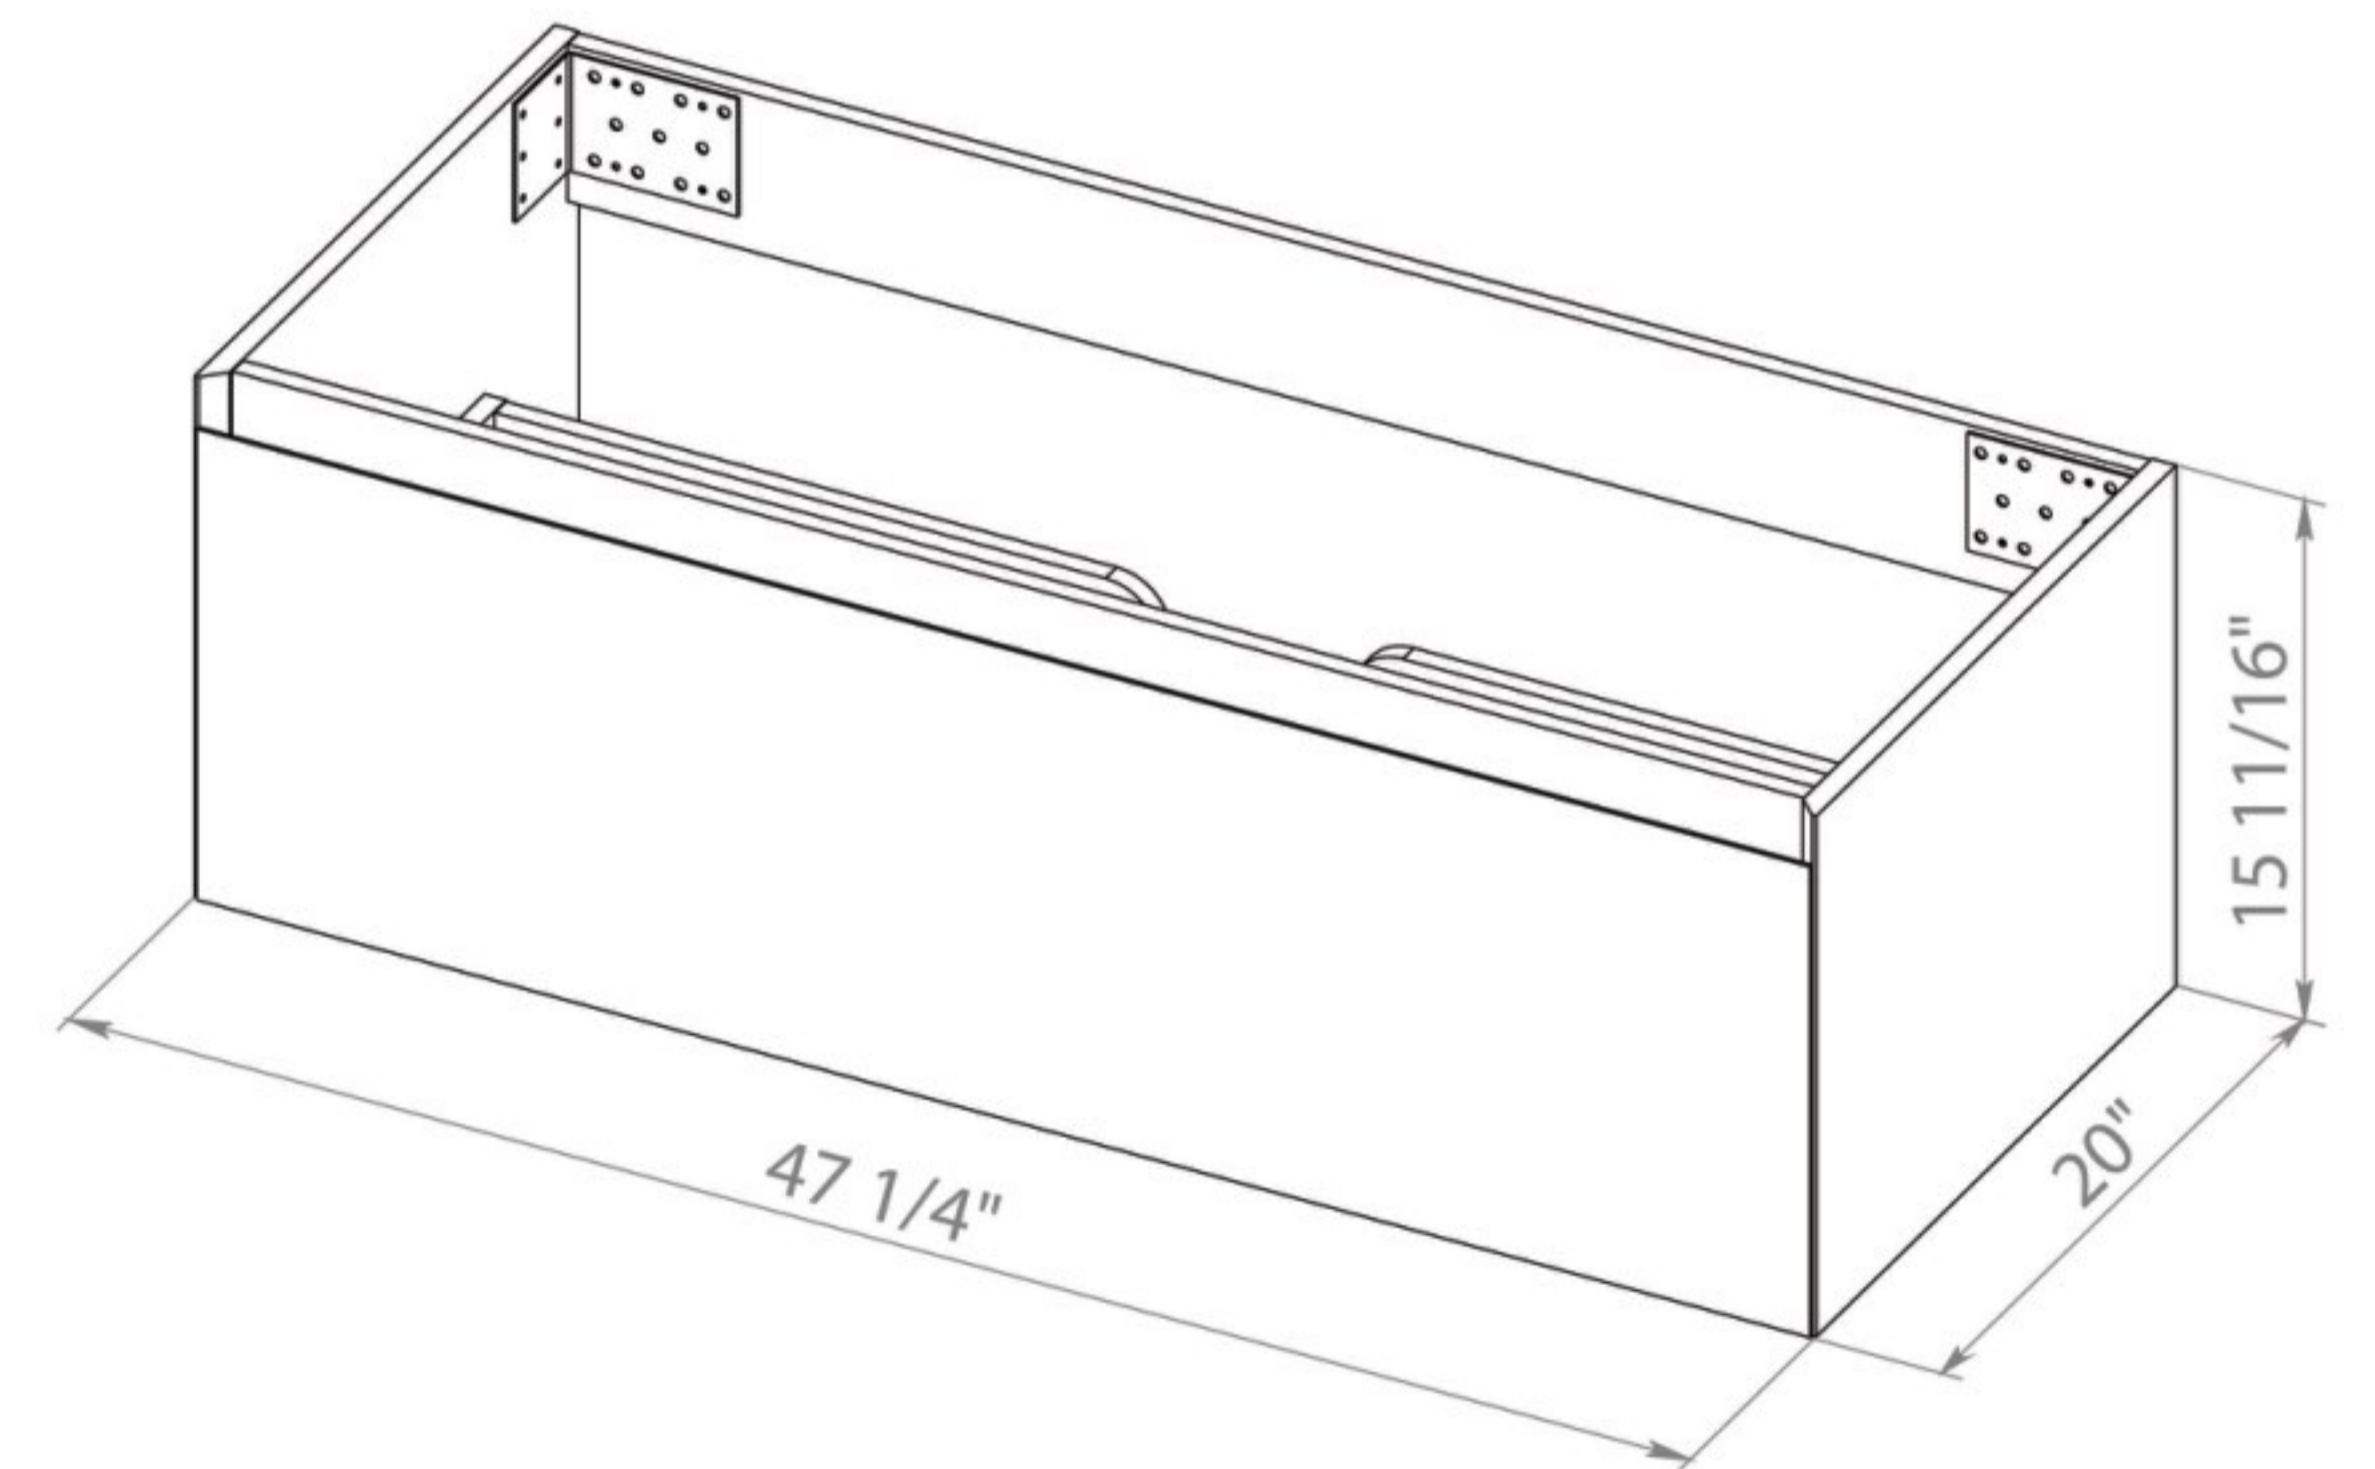

Bath.
Oasis
VANITY COMFORT

PREMIUM 48

NEW

Bath.
Oasis
VANITY COMFORT

Premium 48 Walnut
Wall-mounted cabinet

Bath.
Oasis
VANITY COMFORT

PREMIUM 60

NEW