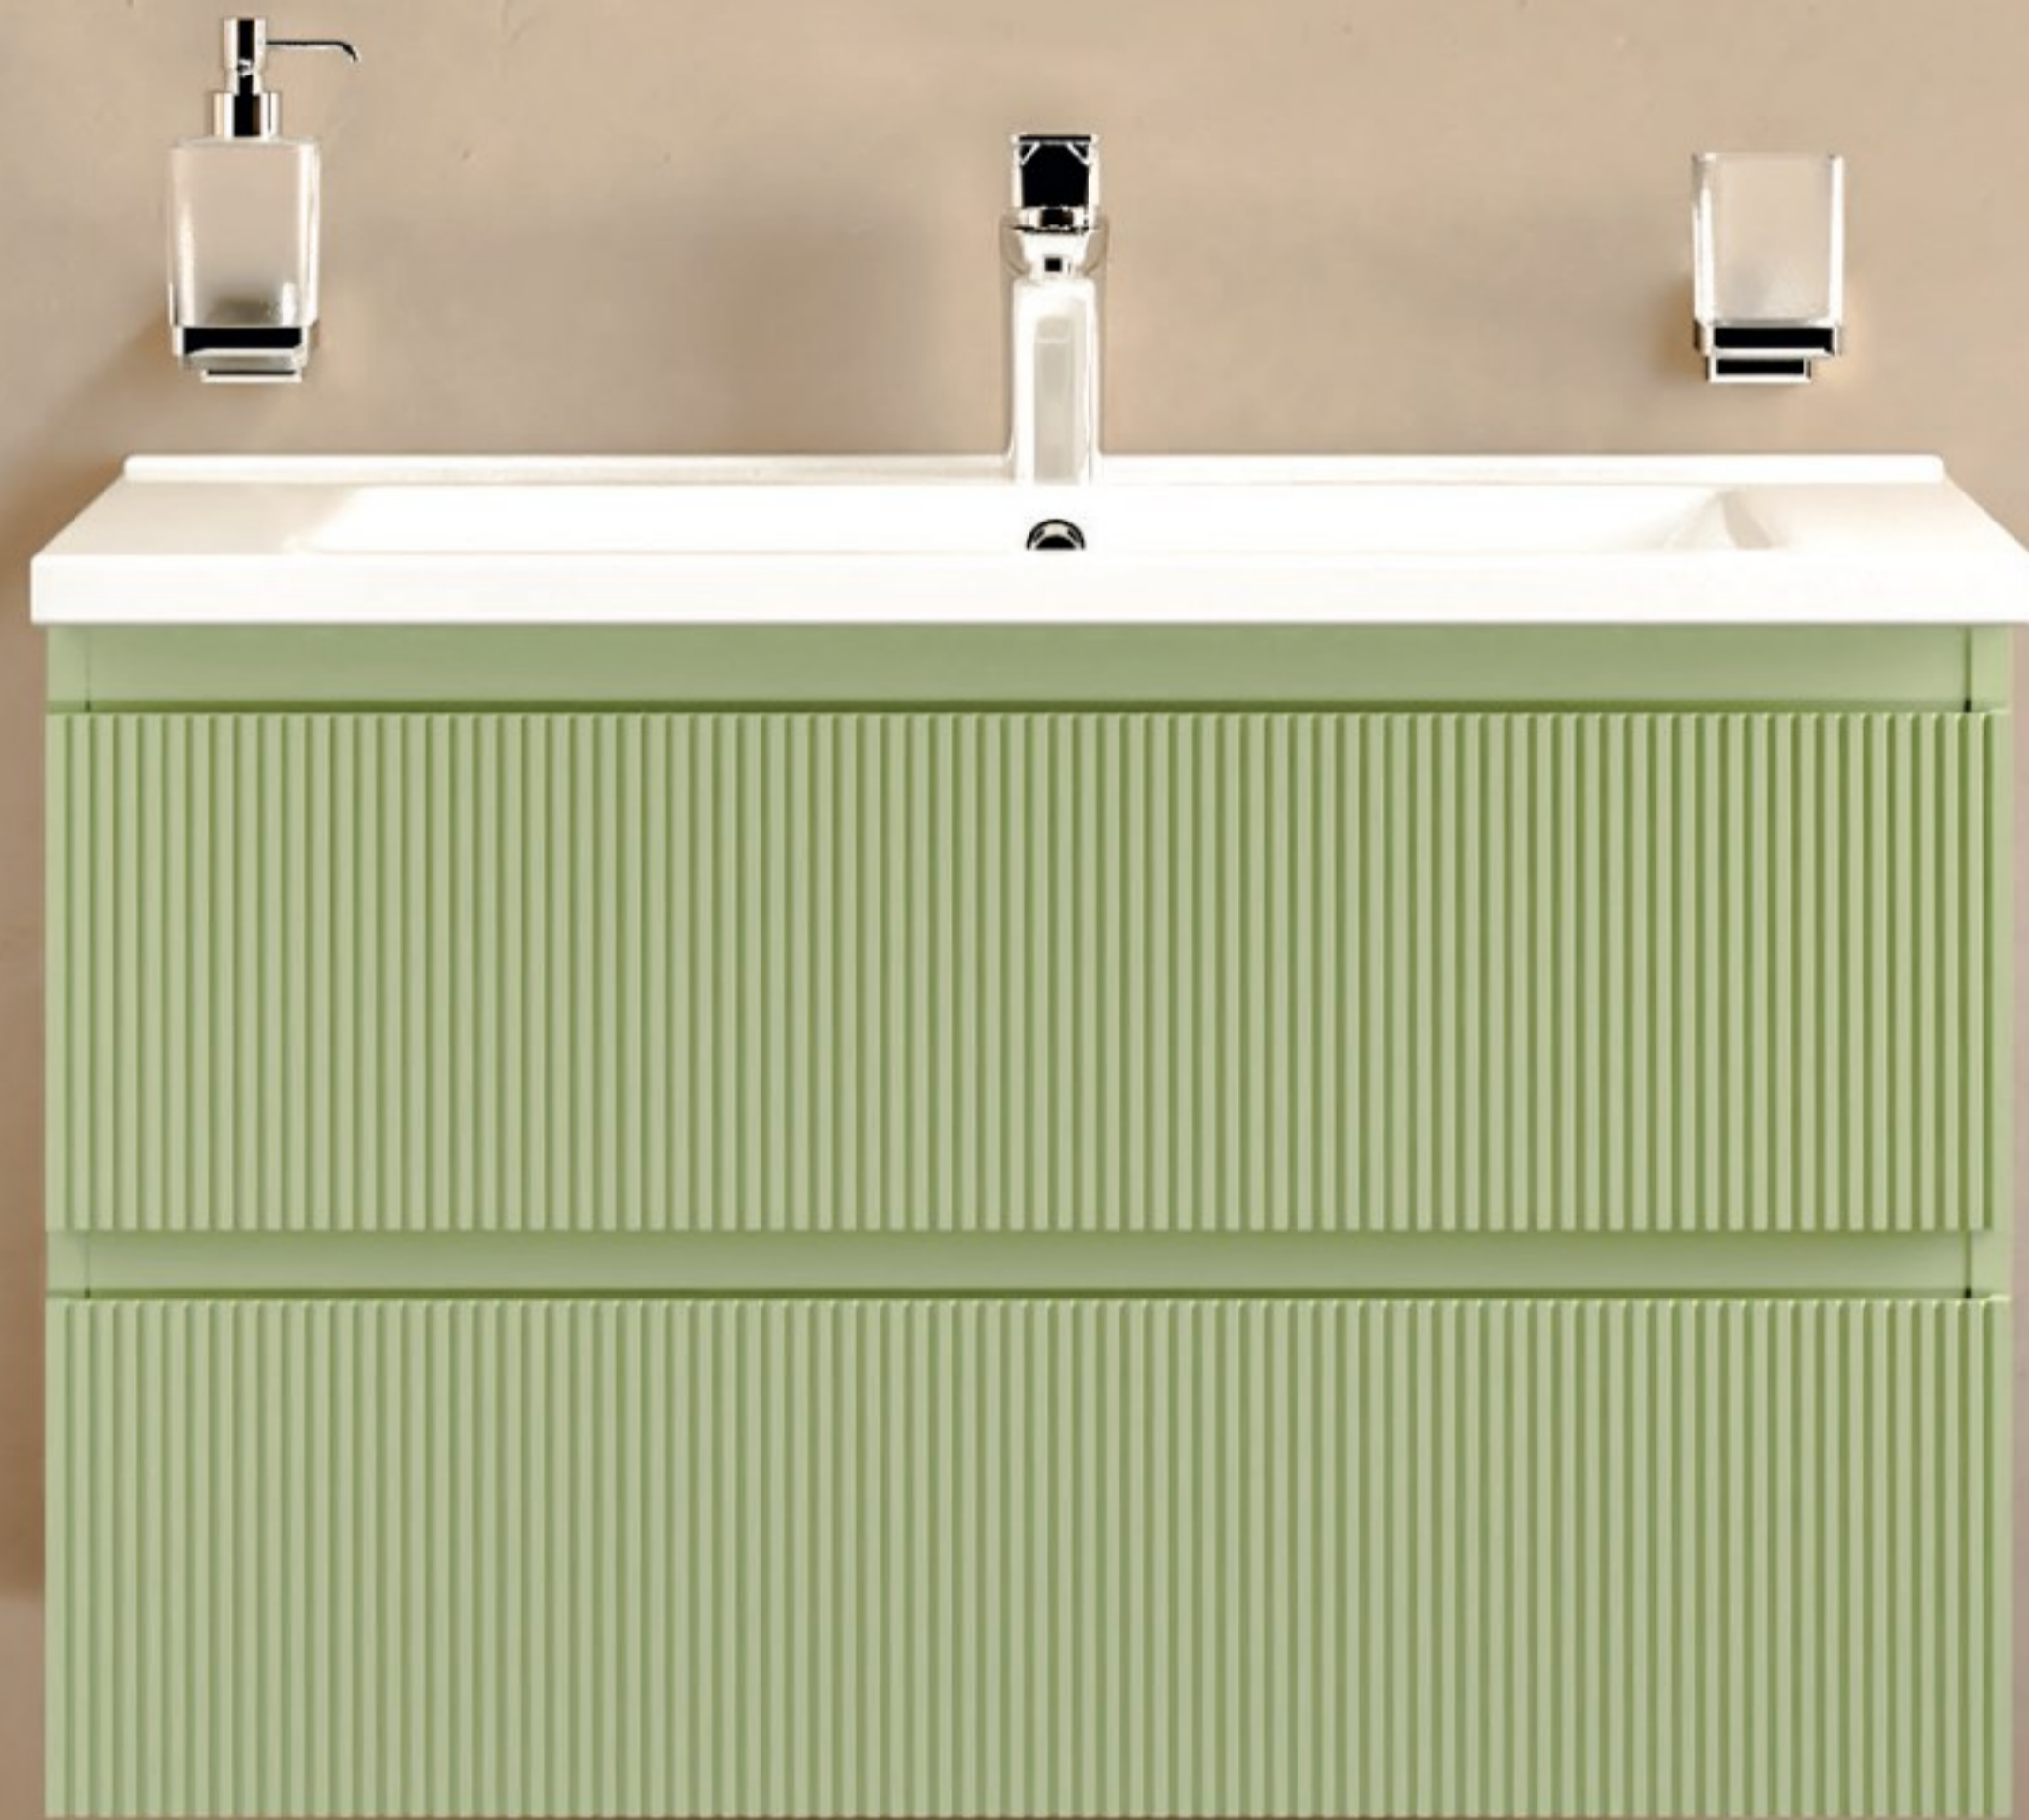

Edison 34 Gray Matt
Wall-mounted cabinet with
washbasin Arte 33.3"