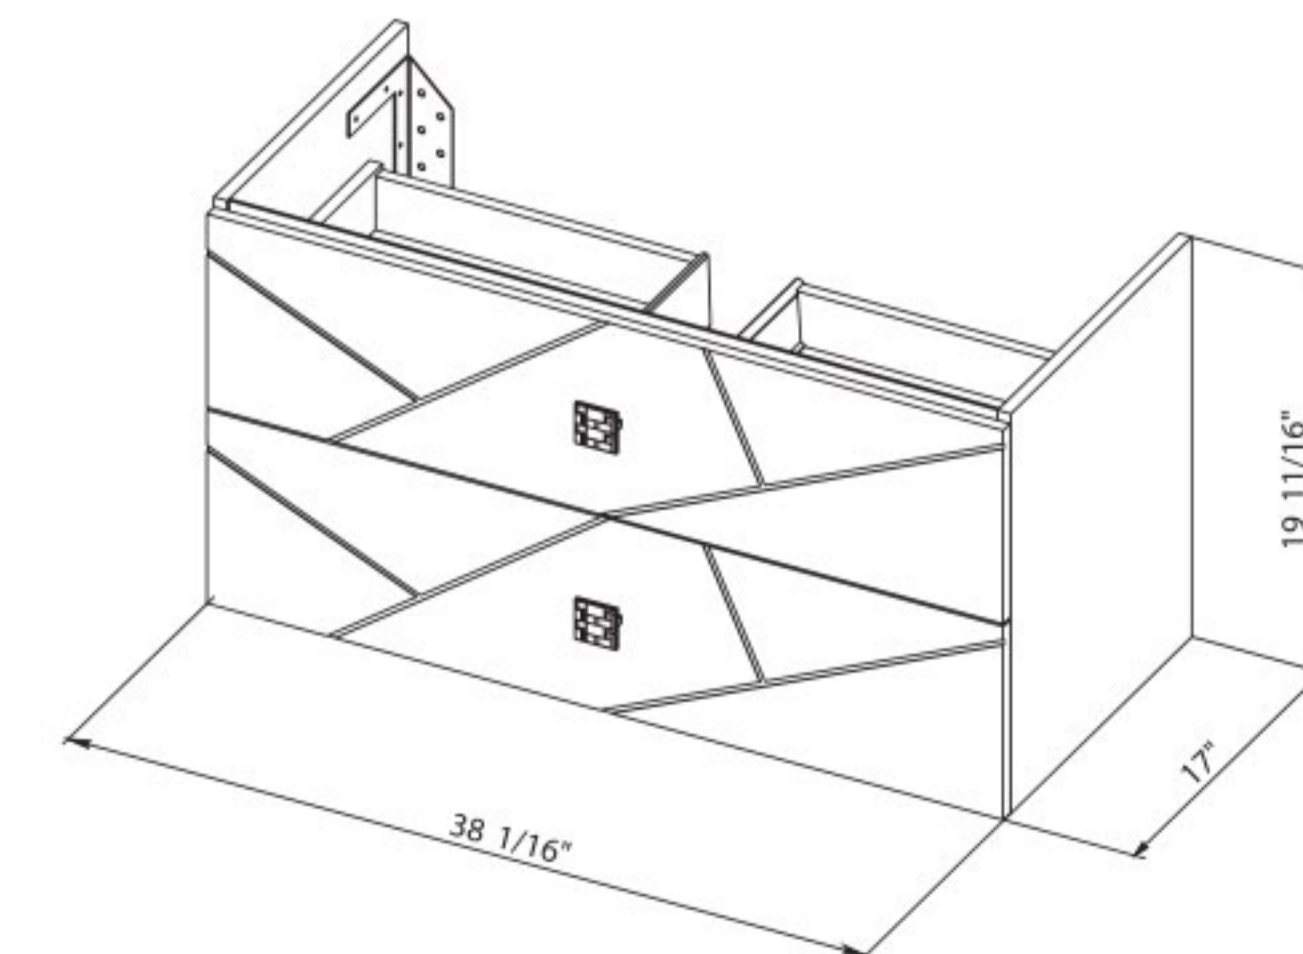

Picasso 40 Antracit Matt

Wall-mounted cabinet with
washbasin Frame 39.6"

Picasso 40 White Matt

Wall-mounted cabinet with
washbasin Frame 39.6"

Washbasin Frame 39.6"

**Bath.
Oasis**
VANITY COMFORT

TREVI 26

Trevi 26 Antracit Matt
Wall-mounted cabinet with washbasin Arte 25.6"