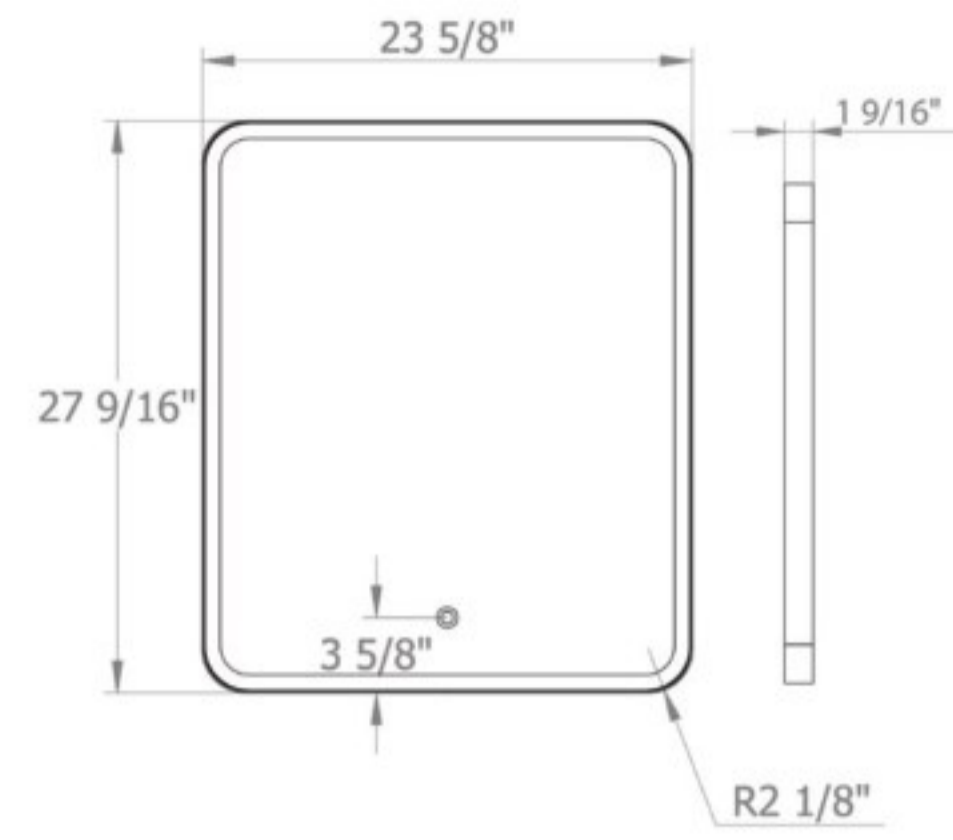

Donatello White 32
Mirror