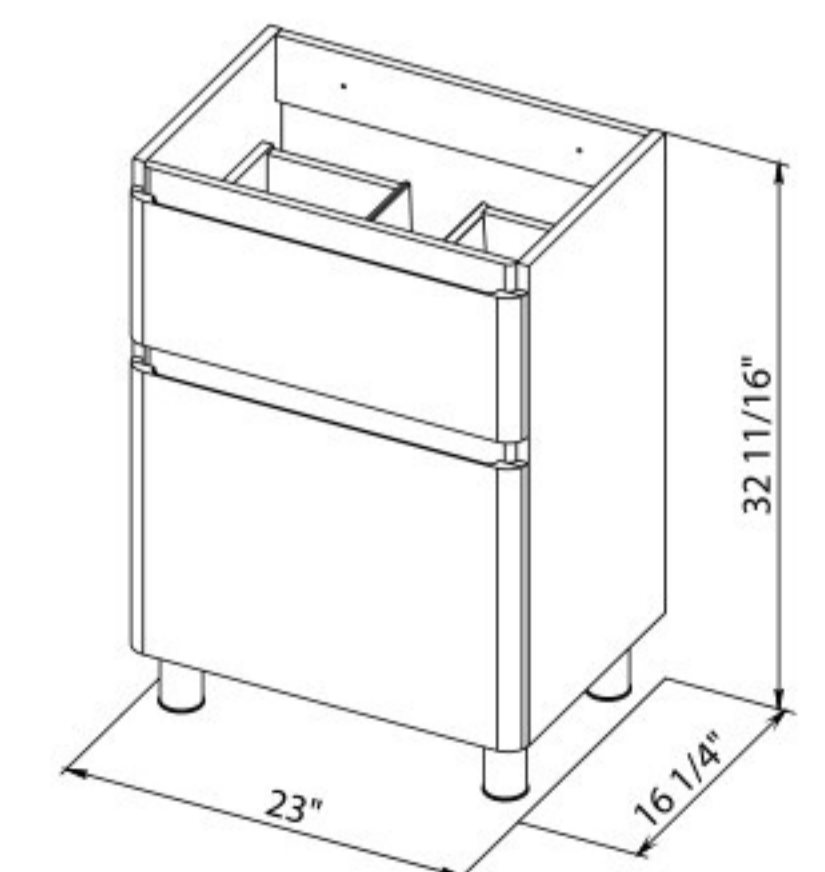

Comfort 24 Natural Teak
Cabinet with washbasin
Alfa 23.4"

Comfort 24 Gray Matt
Cabinet with washbasin
Alfa 23.4"

Comfort 24 High Gloss White
Cabinet with washbasin
Alfa 23.4"

Washbasin Alfa 23.4"

COMFORT 28