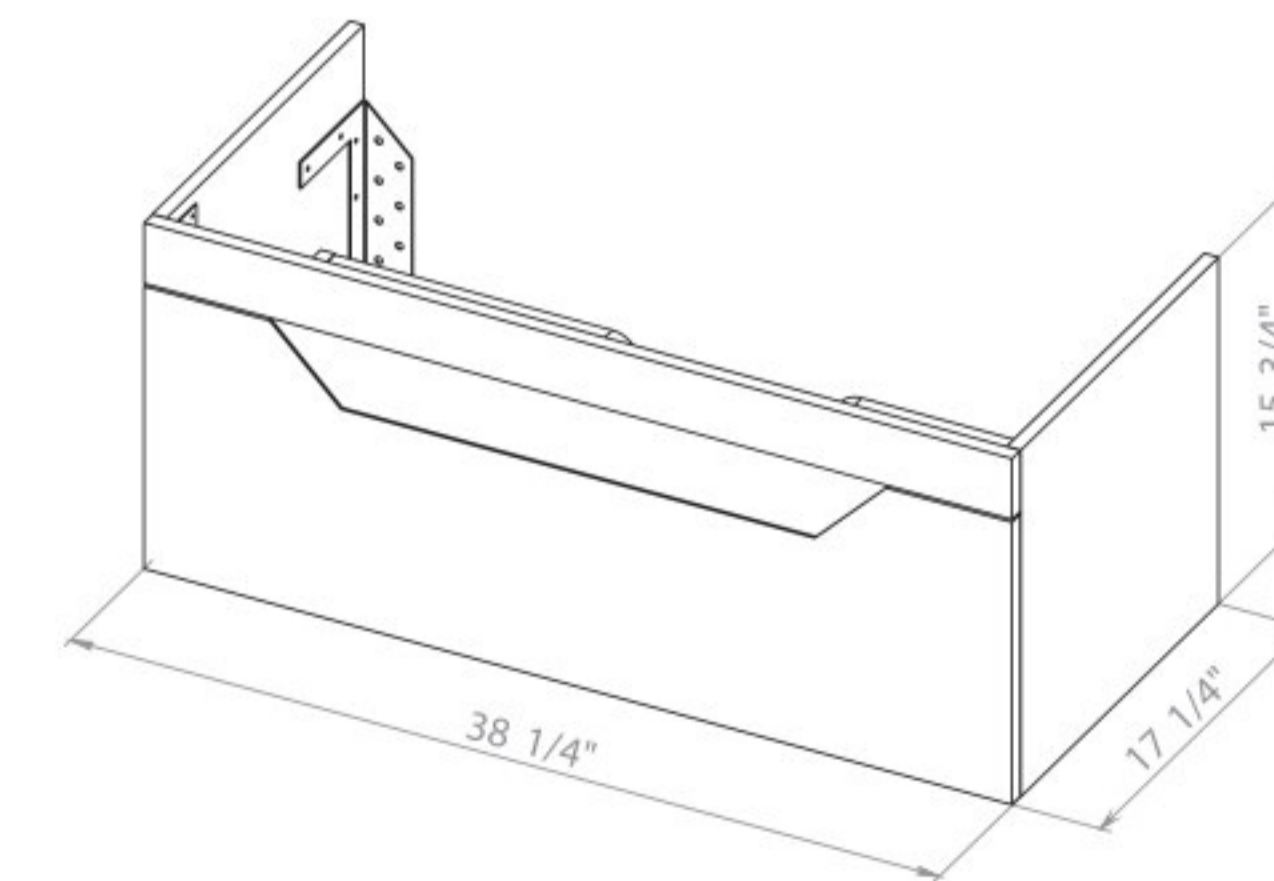

Washbasin Arte 33.3"

TROY 40

Troy 40 Graphite Gloss
Wall-mounted cabinet with
washbasin Arte 39.6"

Troy 40 Mocca Gloss
Wall-mounted cabinet with
washbasin Arte 39.6"

Washbasin Arte 39.6"

CLASSIC 26

Classic 26 White Matt
Wall-mounted cabinet with washbasin New Klasik 25,6"