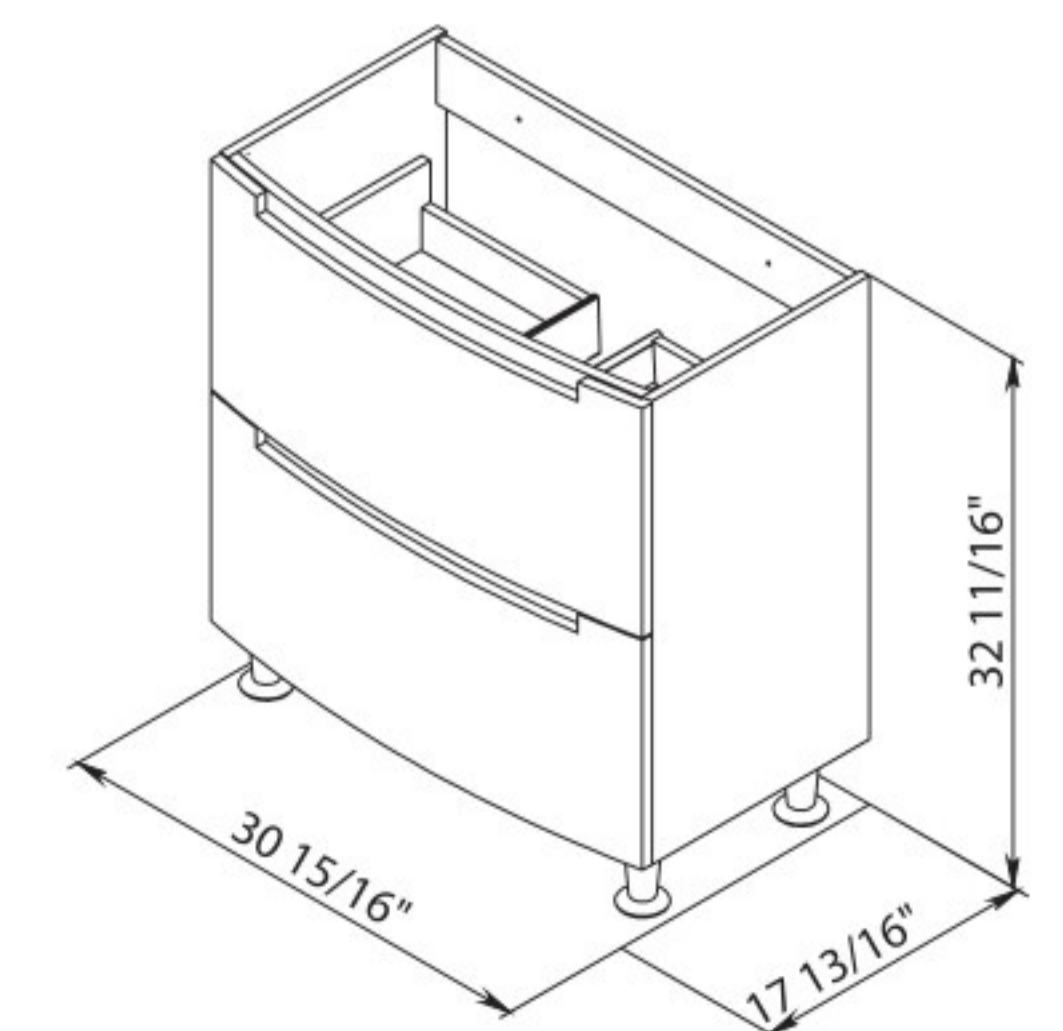

Delux 32 Natural Teak
Cabinet with washbasin
Delta 31.3"

Delux 32 Gray Matt
Cabinet with washbasin
Delta 31.3"

Delux 32 High Gloss White
Cabinet with washbasin
Delta 31.3"

Washbasin Delta 31.3"

Delux 40 Rosewood
Cabinet with washbasin
Delta 39.3"