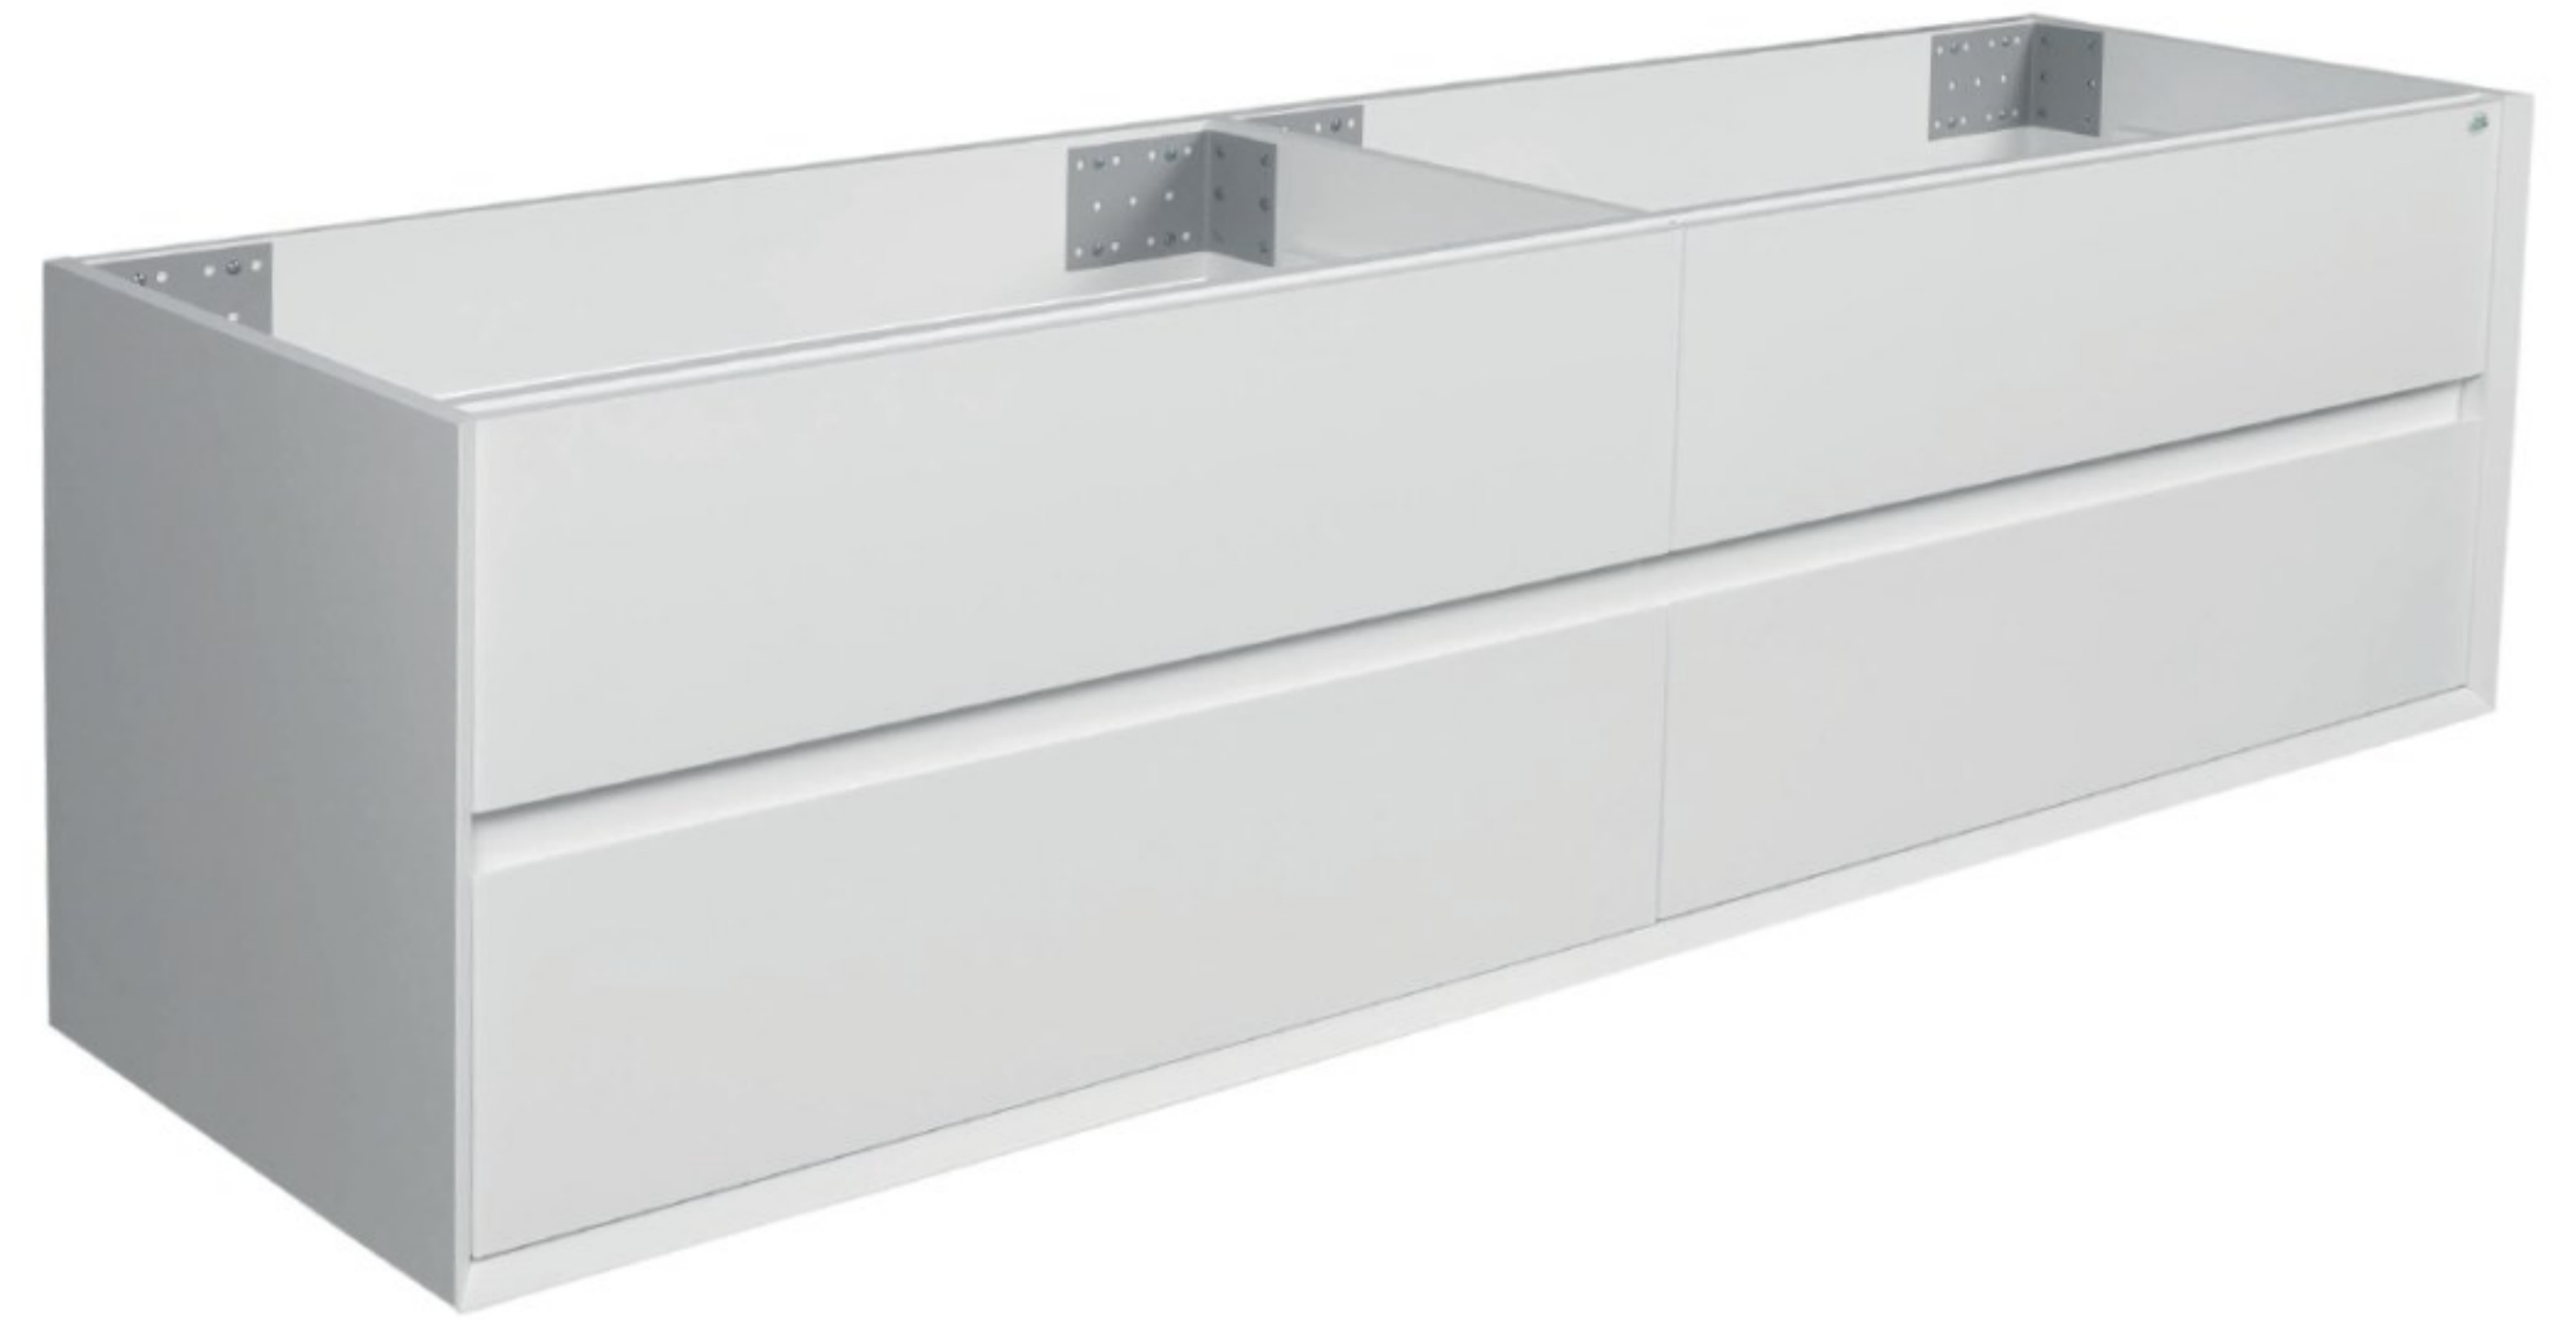

DONATO 72

NEW

Bath.
Oasis
VANITY COMFORT

Donato 72 White Matt
Wall-mounted cabinet