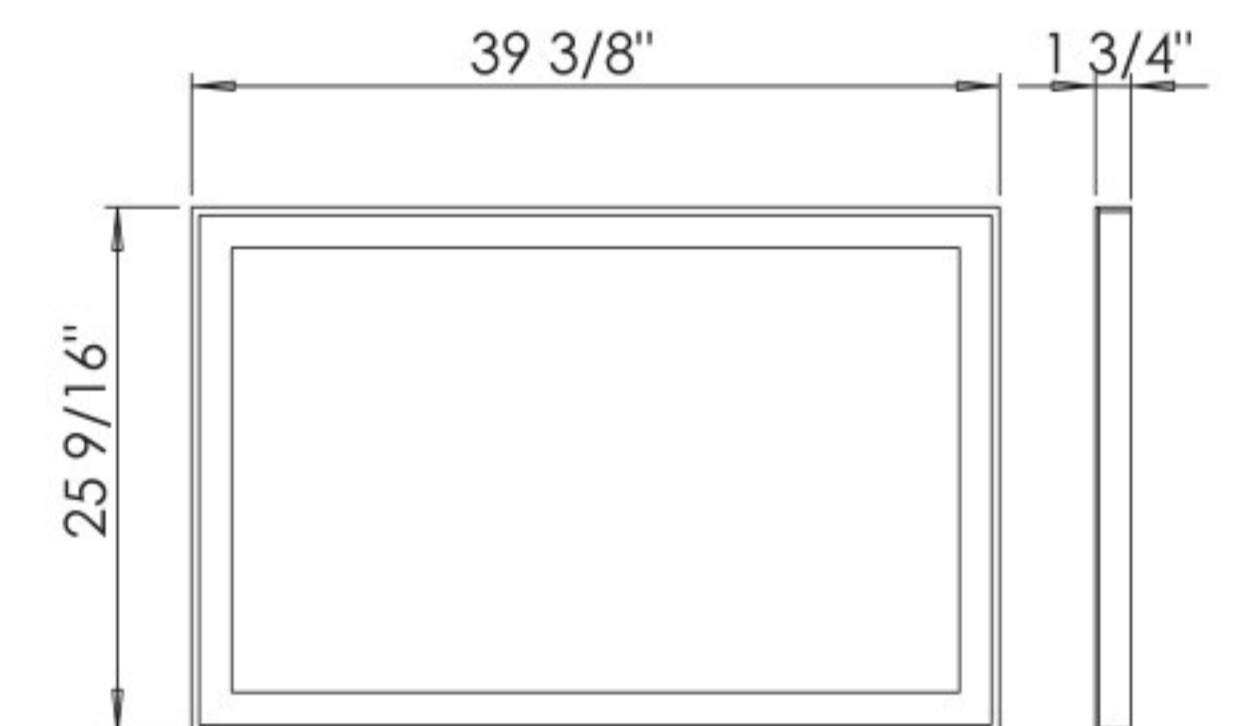

UNIVERSAL MIRRORS R-LINE

R-line 24
Mirror with LED lighting

R-line 32
Mirror with LED lighting

R-line 38
Mirror with LED lighting

UNIVERSAL MIRRORS SIMPLE

Simple 24
Mirror

Simple 32
Mirror

Simple 40
Mirror