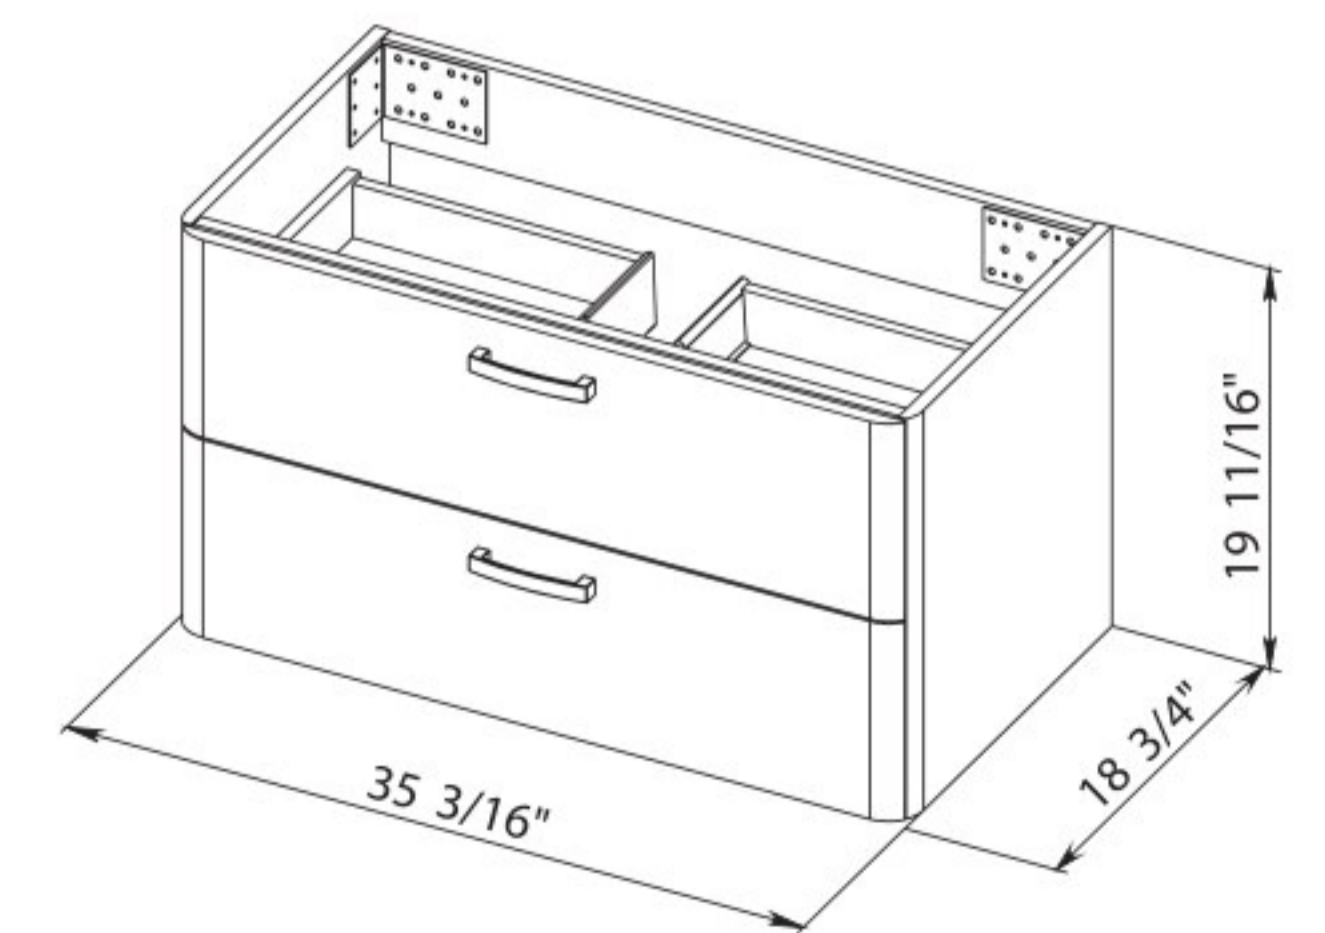

**Bath.
Oasis**
VANITY COMFORT