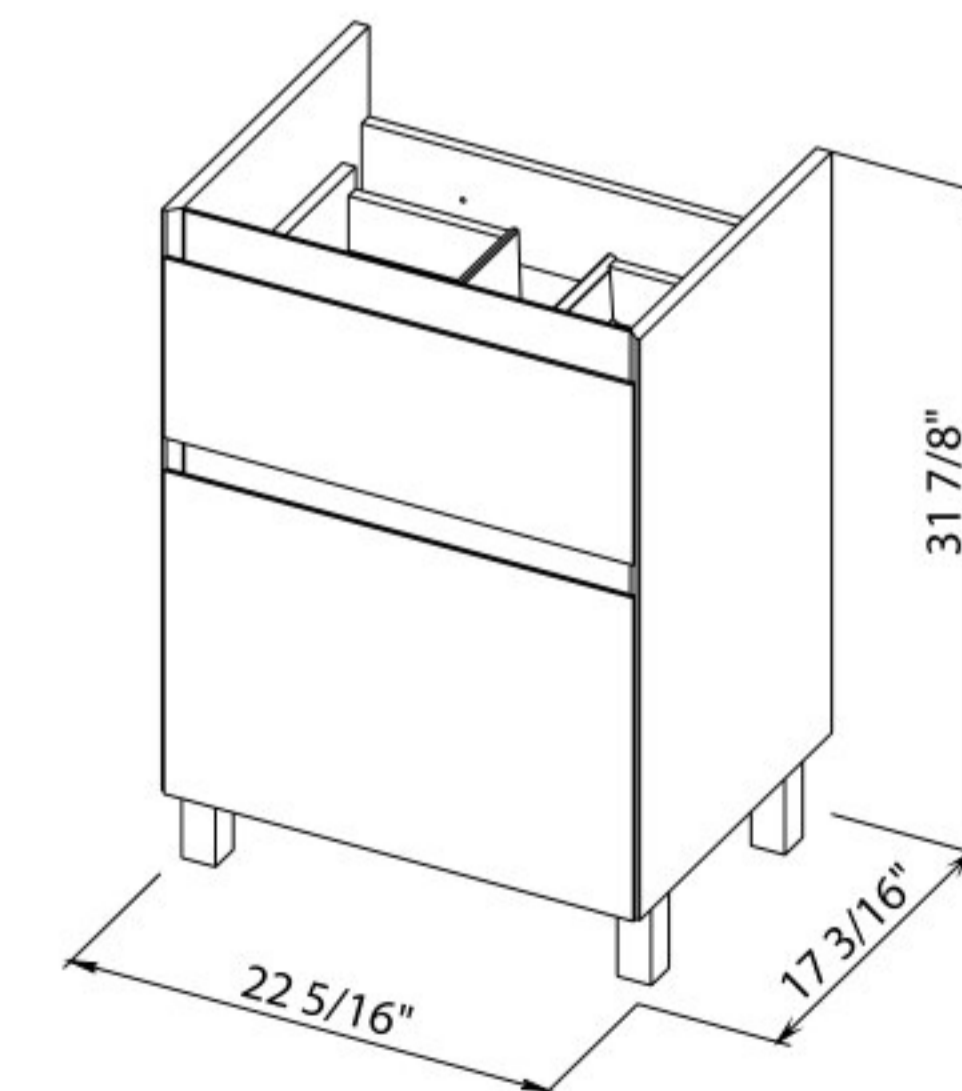

**Bath
Oasis**
VANITY COMFORT

ELITE 28

Elite 28 brown matt
Cabinet with washbasin
Elite 27.6"

Elite 28 graphite gloss
Cabinet with washbasin
Elite 27.6"

Washbasin Elite 27.6"

Bath. Oasis
VANITY COMFORT

Elite 32 brown matt
Cabinet with washbasin
Elite 31.3"