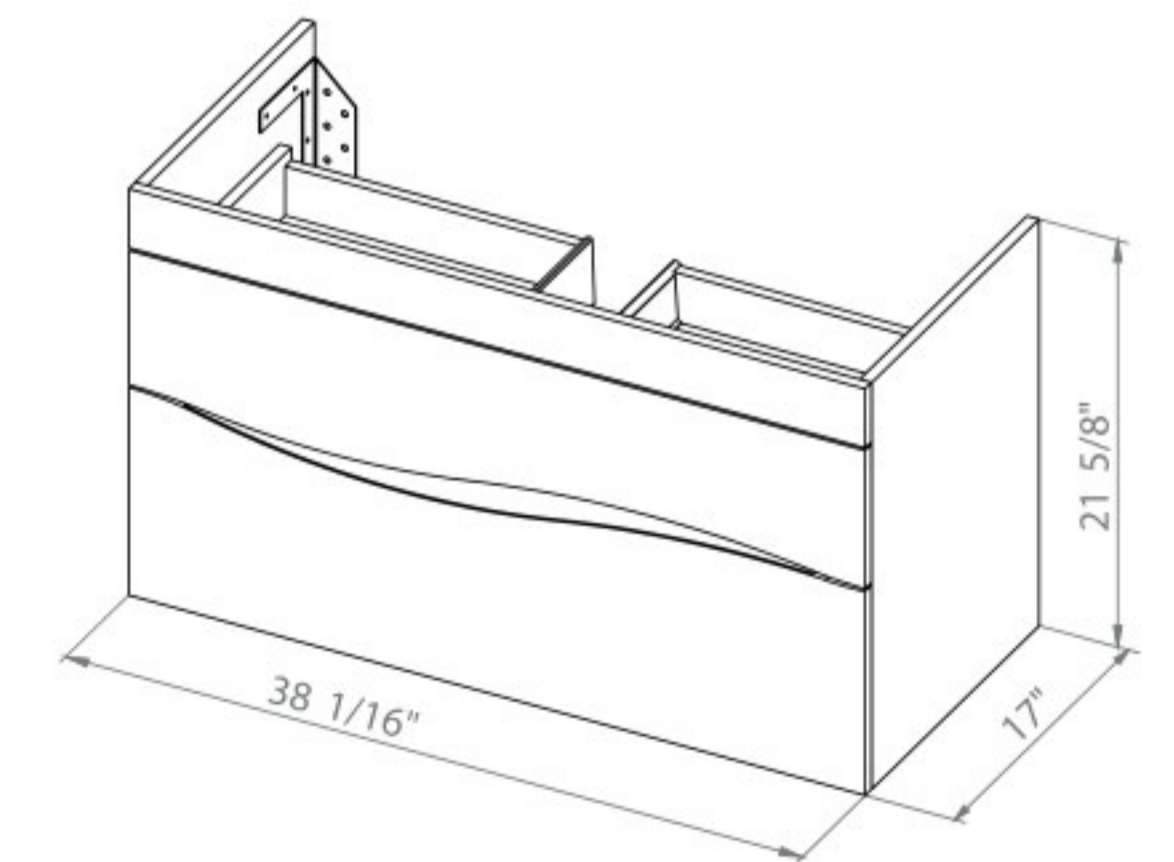

WAVE 40

**Bath.
Oasis**
VANITY COMFORT

Wave 40 High Gloss White
Wall-mounted cabinet with
washbasin Frame 39.6"