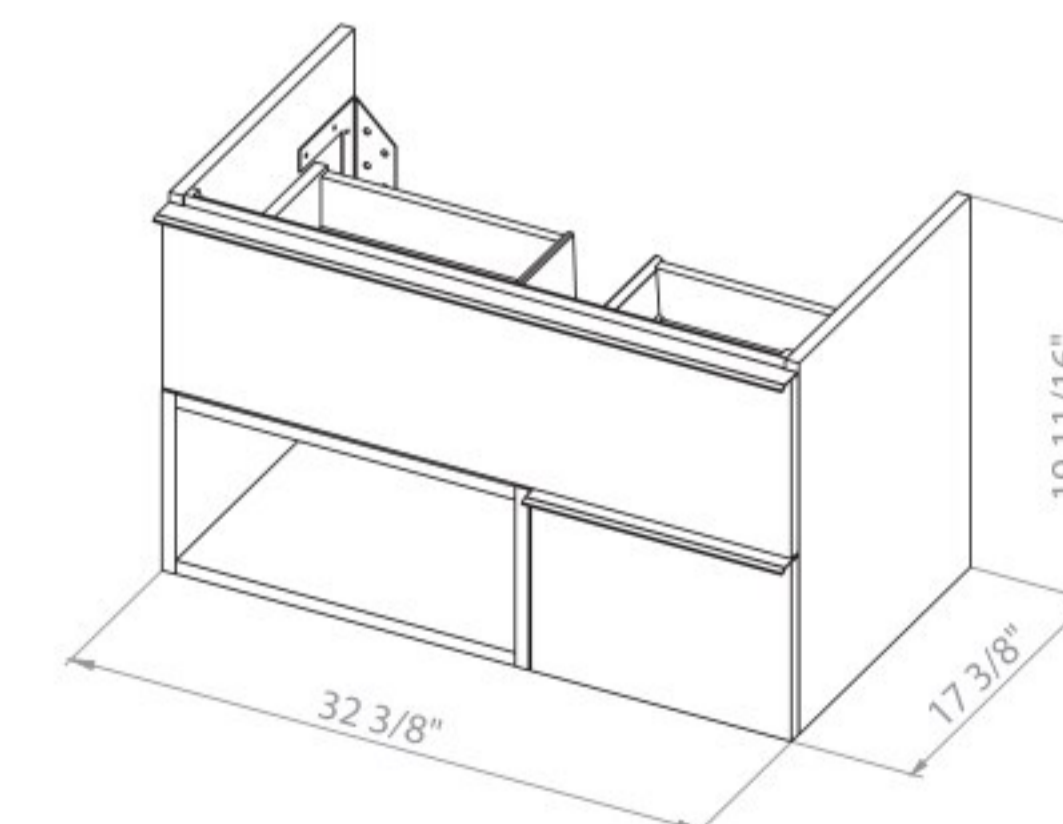

Washbasin Arte 29.5"

MONROE 34

**Bath.
Oasis**
VANITY COMFORT

Monroe 34 Antracit/Alicante
Wall-mounted cabinet with
washbasin Arte 33.3"

Washbasin Arte 33.3"

**Bath.
Oasis**
VANITY COMFORT

MONROE 40

Bath.
Oasis
VANITY COMFORT