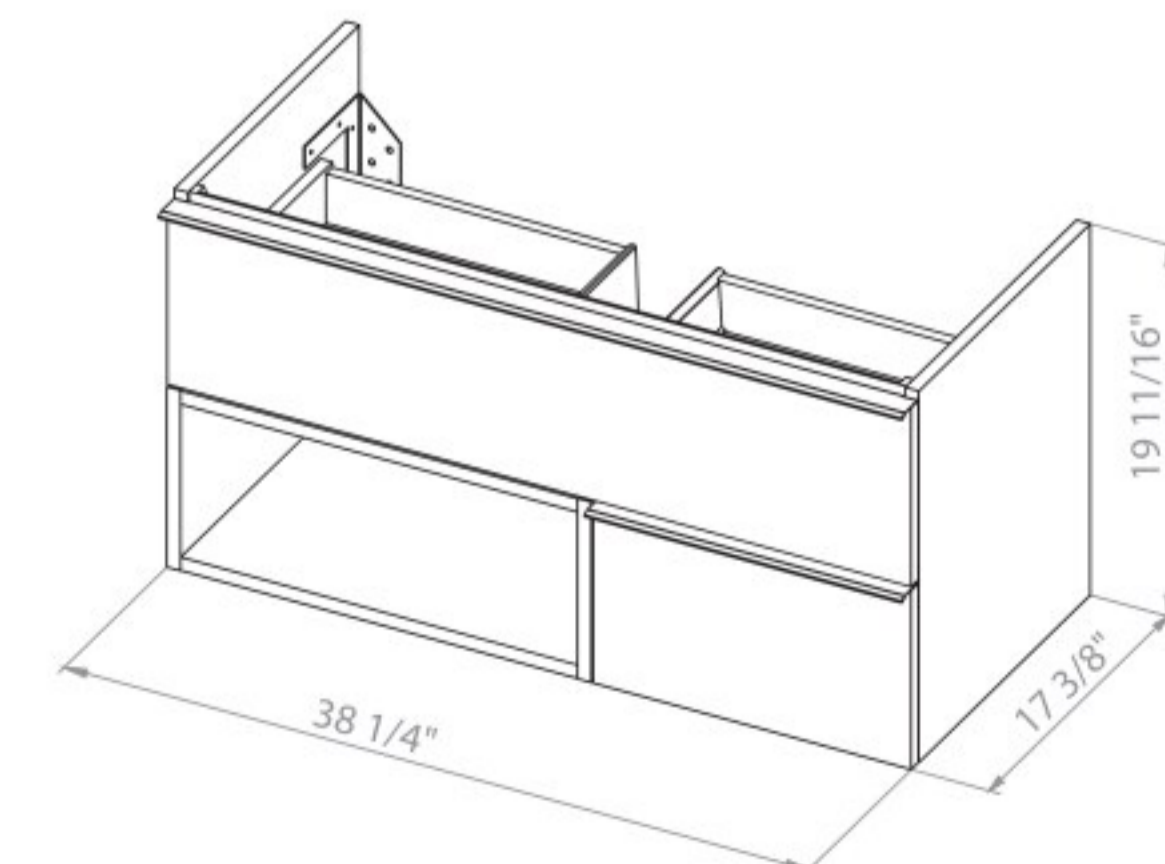

171

Bath.
Oasis
VANITY COMFORT