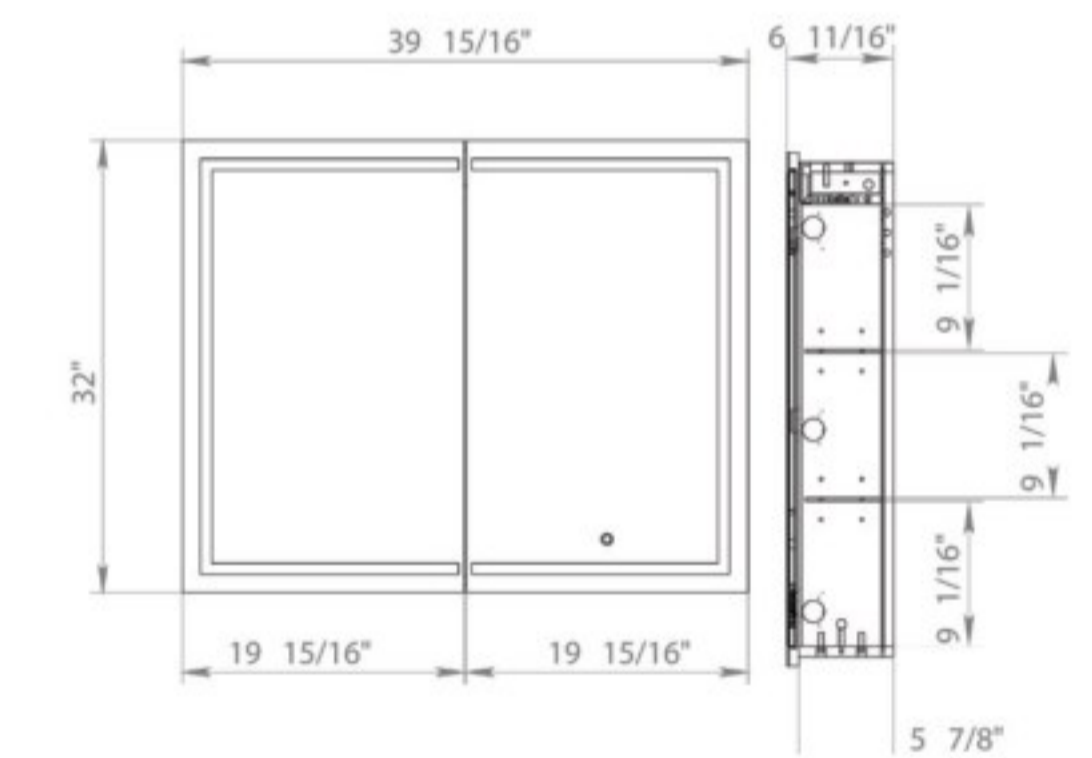

Spring 40
Mirror with LED lighting

Bath.
Oasis
VANITY COMFORT

UNIVERSAL MIRRORS SUMMER

NEW

Bath
Oasis
VANITY COMFORT

Summer 24
Mirror

Summer 32
Mirror

Summer 40
Mirror