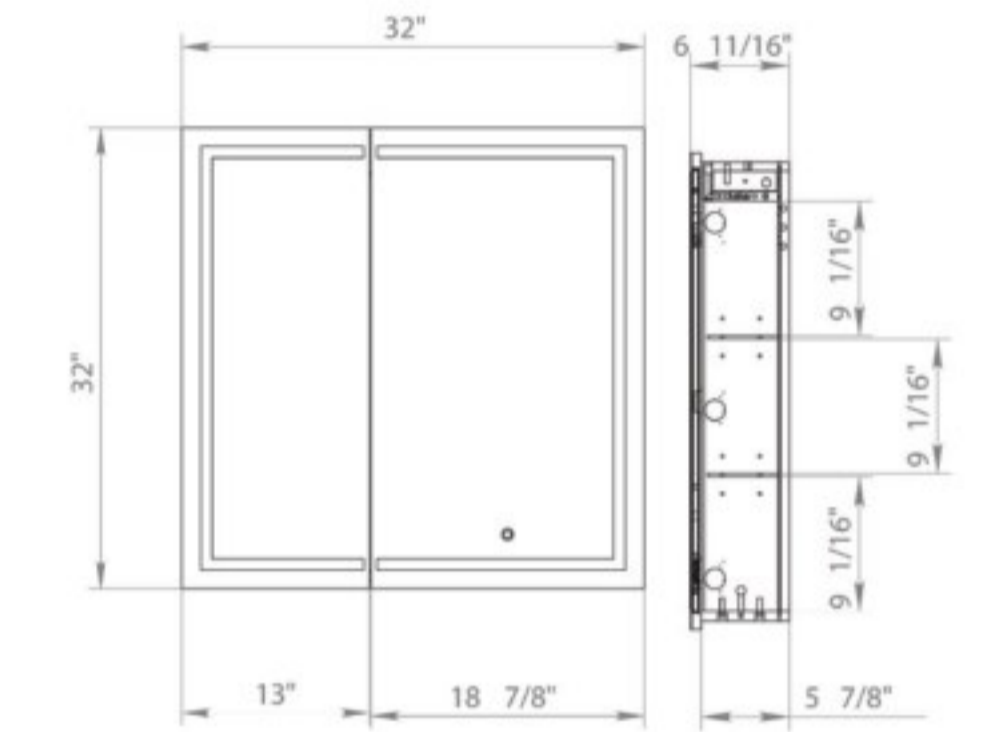

Spring 40
Mirror with LED lighting

Bath.
Oasis
VANITY COMFORT

UNIVERSAL MIRRORS SUMMER

NEW

Bath
Oasis
VANITY COMFORT

Summer 24
Mirror

Summer 32
Mirror

Summer 40
Mirror