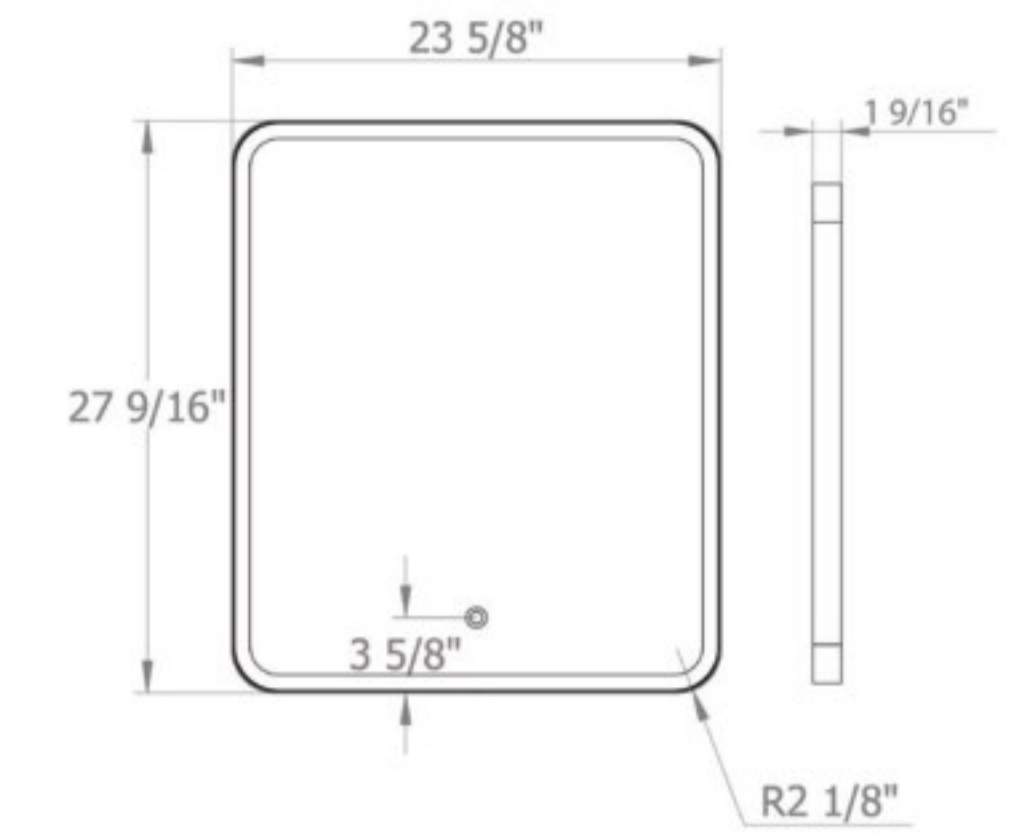

Classic 14 Brown Matt
Tall Cabinet

UNIVERSAL MIRRORS DONATELLO BLACK

NEW

**Bath.
Oasis**
VANITY COMFORT

Donatello Black 24
Mirror

Donatello Black 32
Mirror

Donatello Black 40
Mirror

**Bath.
Oasis**
VANITY COMFORT