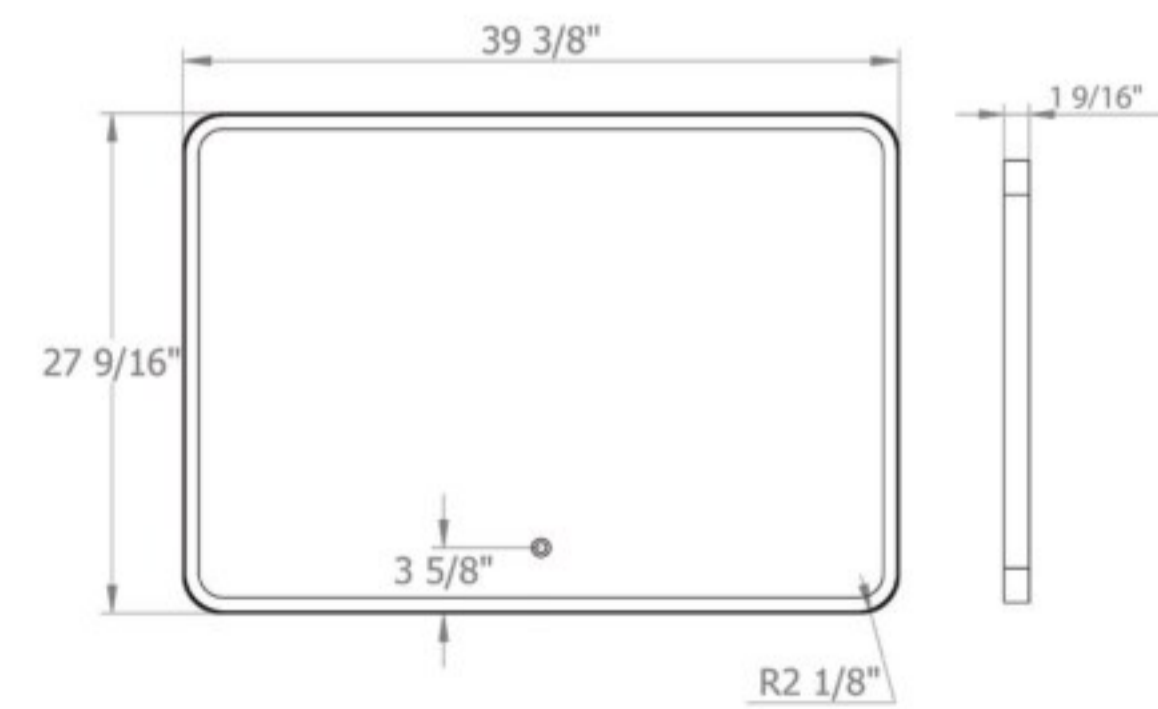

UNIVERSAL MIRRORS DONATELLO WHITE

NEW

*Bath.
Oasis*
VANITY COMFORT

Donatello White 24
Mirror

Donatello White 32
Mirror

UNIVERSAL MIRRORS DONATELLO GOLD

Donatello Gold 24
Mirror

Donatello Gold 32
Mirror

*Bath.
Oasis*
VANITY COMFORT