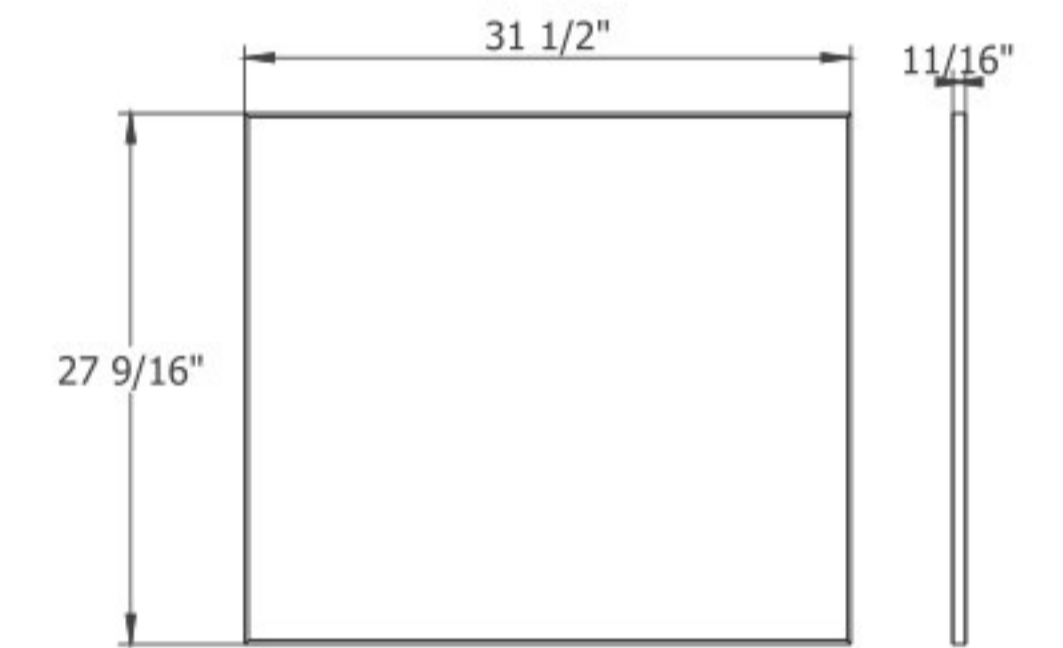

UNIVERSAL MIRRORS R-LINE

R-line 24
Mirror with LED lighting

R-line 32
Mirror with LED lighting

R-line 38
Mirror with LED lighting

UNIVERSAL MIRRORS SIMPLE

Simple 24
Mirror

Simple 32
Mirror

Simple 40
Mirror