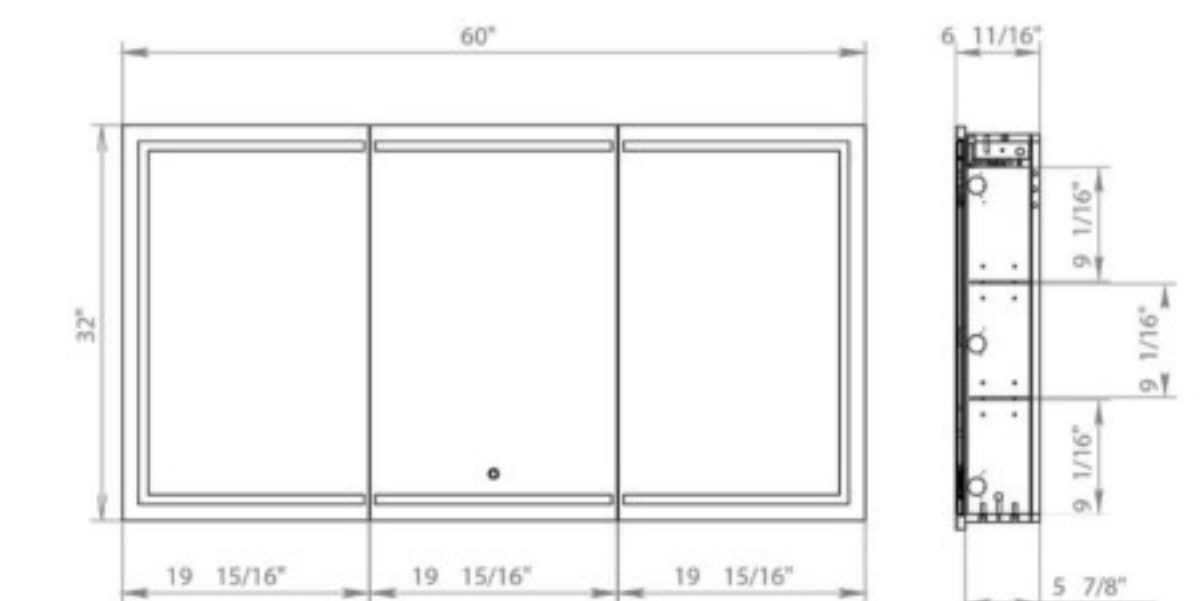

Bath
Oasis
VANITY COMFORT