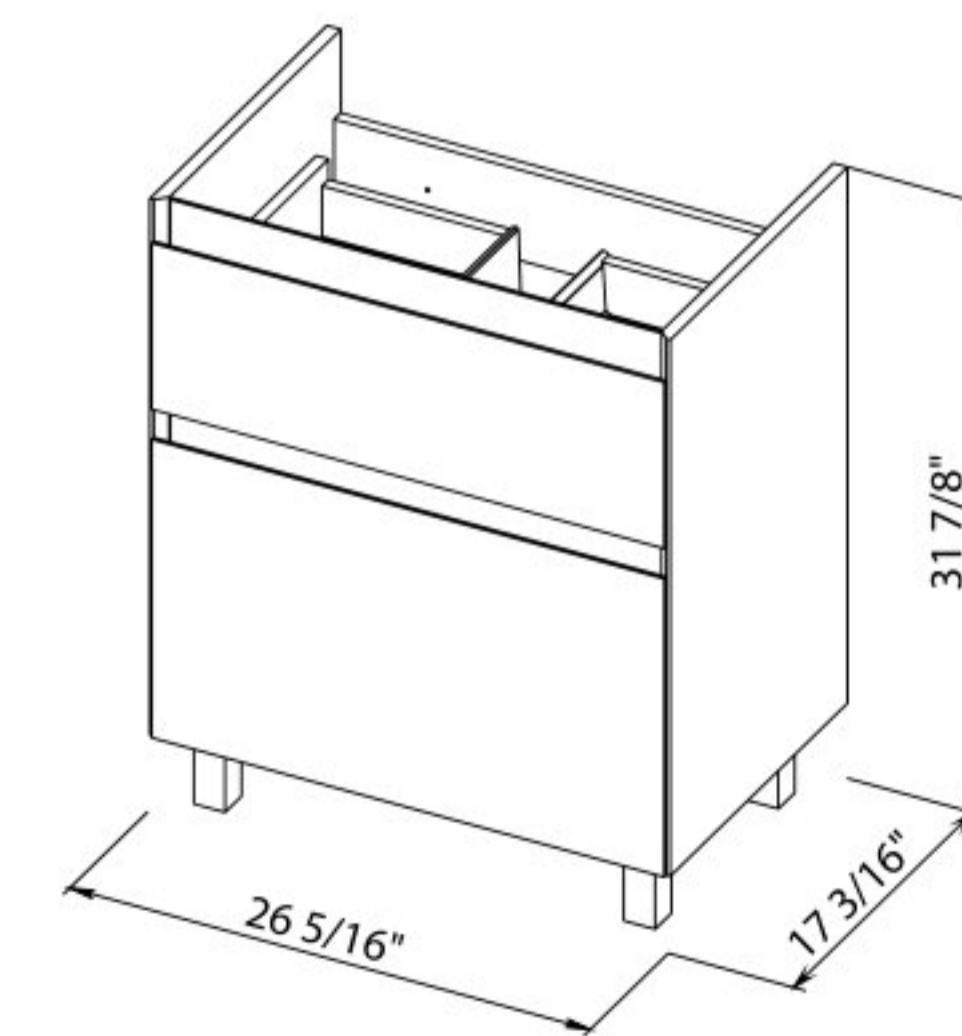

**Bath
Oasis**
VANITY COMFORT

ELITE 28

Elite 28 brown matt
Cabinet with washbasin
Elite 27.6"

Elite 28 graphite gloss
Cabinet with washbasin
Elite 27.6"

Washbasin Elite 27.6"

Bath. Oasis
VANITY COMFORT

Elite 32 brown matt
Cabinet with washbasin
Elite 31.3"