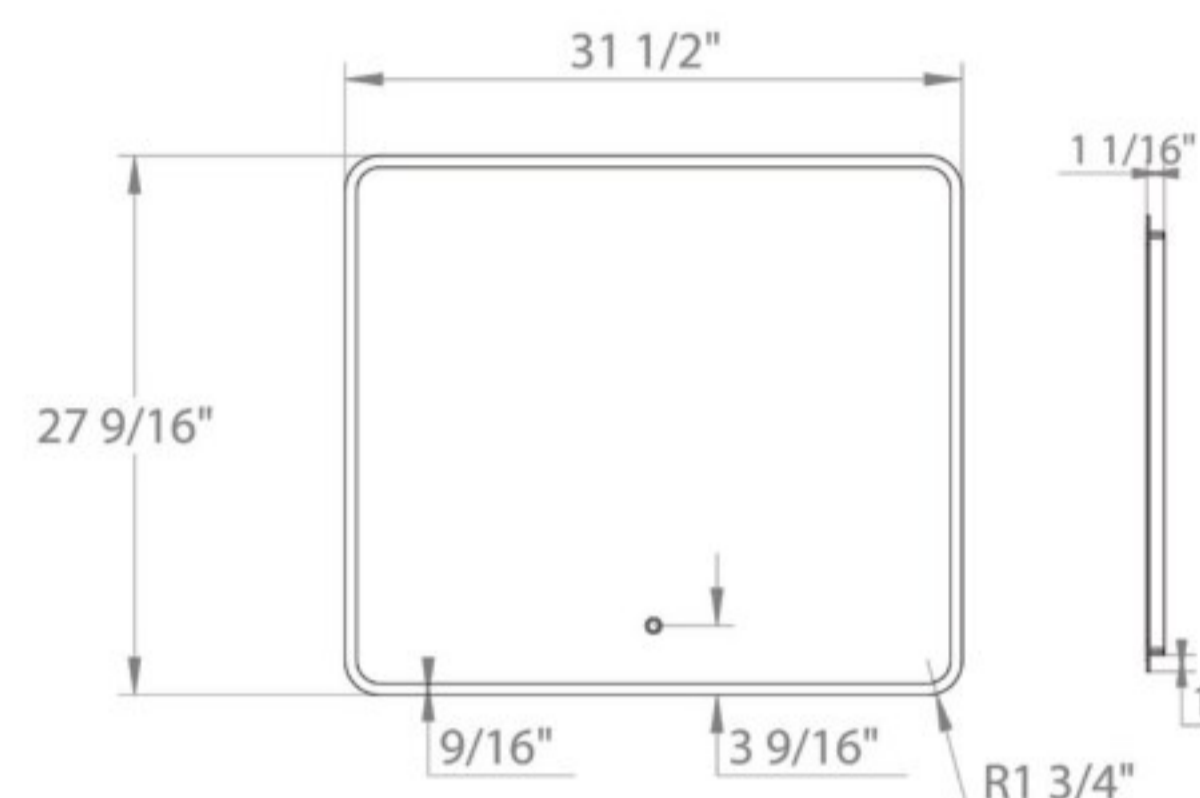

Moon 32
Mirror with LED lighting