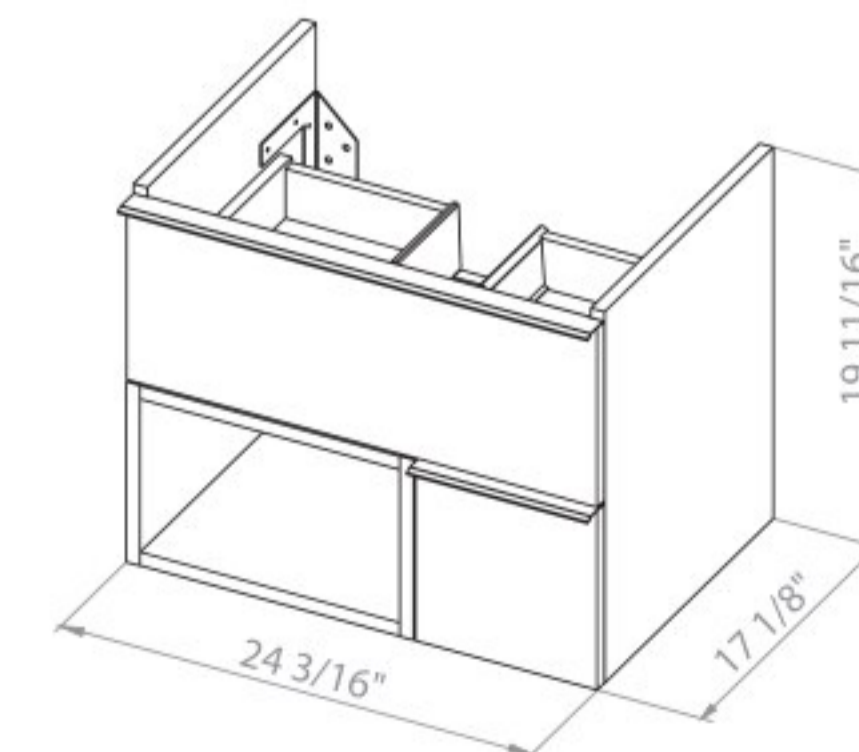

Bath.
Oasis
VANITY COMFORT

164

Monroe 26 Antracit/Alicante
Wall-mounted cabinet with
washbasin Arte 25.6"

Washbasin Arte 25.6"

165

Bath.
Oasis
VANITY COMFORT

MONROE 30

Monroe 30 Antracit/Alicante
Wall-mounted cabinet with
washbasin Arte 29.5"