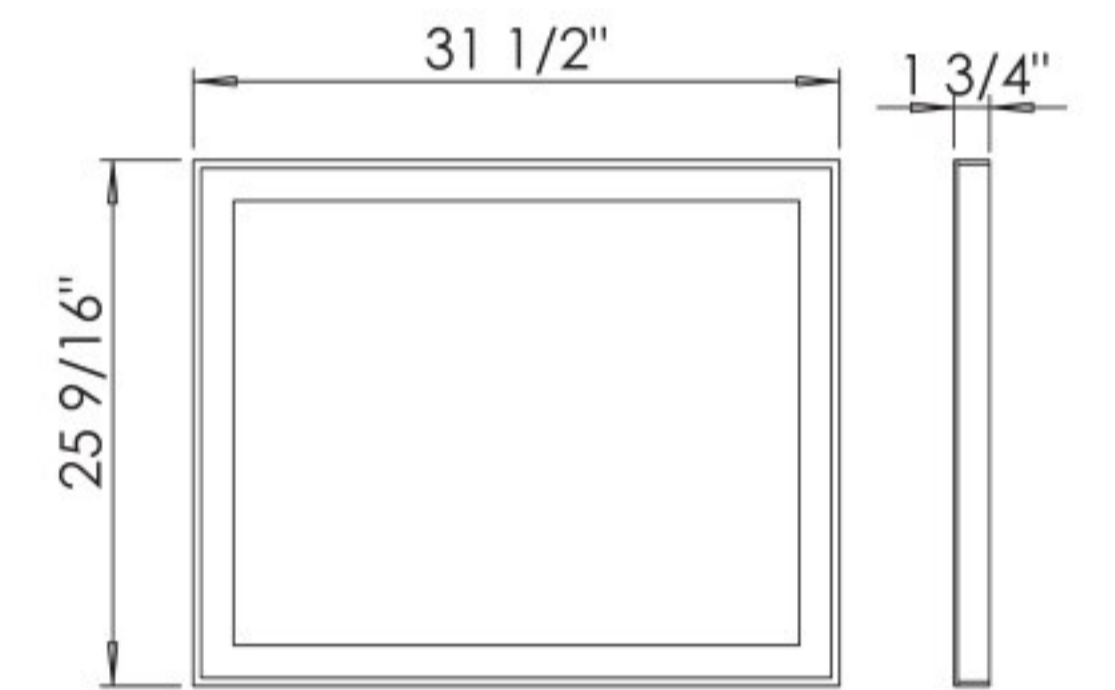

Diamond 32
Mirror with LED lighting