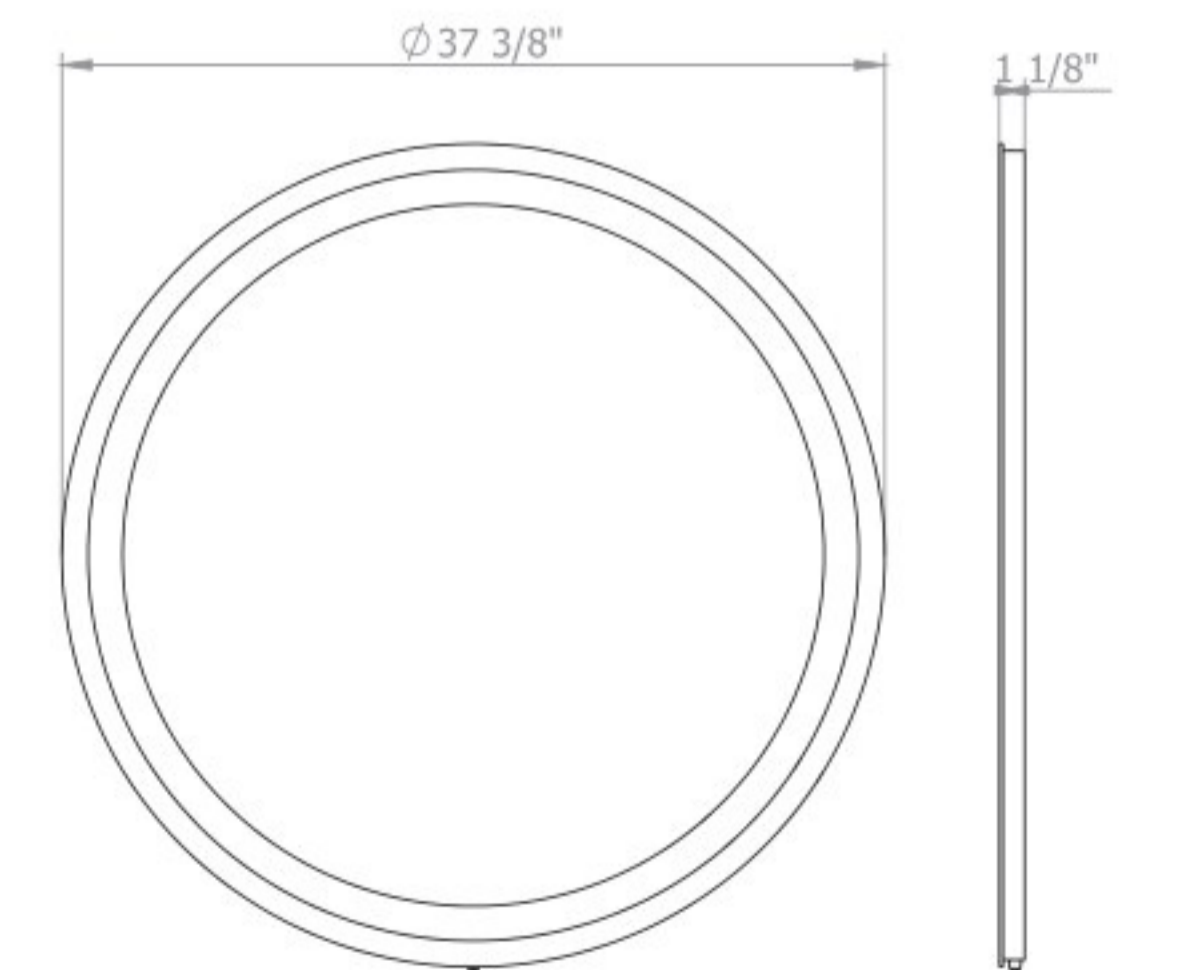

UNIVERSAL MIRRORS R-LINE

R-line 24
Mirror with LED lighting

R-line 32
Mirror with LED lighting

R-line 38
Mirror with LED lighting

UNIVERSAL MIRRORS SIMPLE

Simple 24
Mirror

Simple 32
Mirror

Simple 40
Mirror