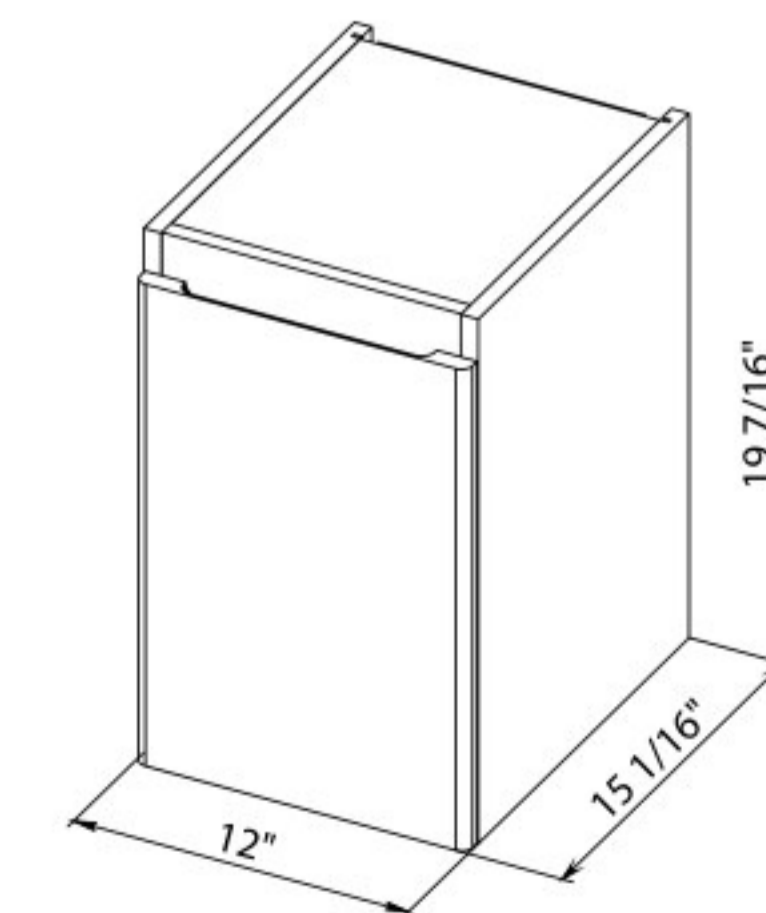

**Bath
Oasis**
VANITY COMFORT