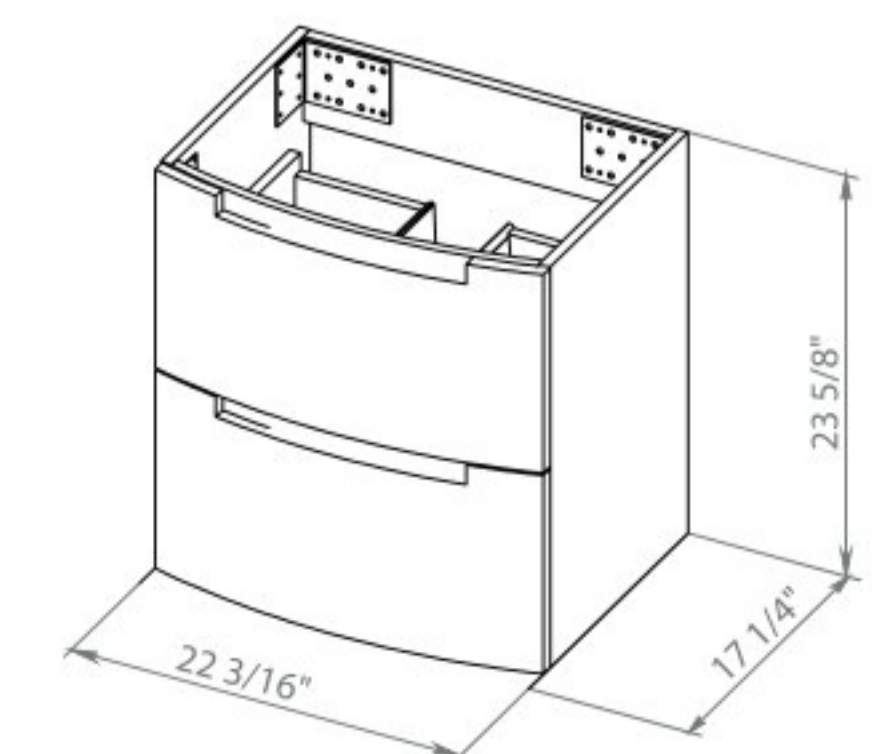

Washbasin Delta 22.5"

Bath
Oasis
VANITY COMFORT

Bath
Oasis
VANITY COMFORT

Delux 27 Rosewood
Wall-mounted cabinet with
washbasin Delta 26.3"

Delux 27 Natural Teak
Wall-mounted cabinet with
washbasin Delta 26.3"