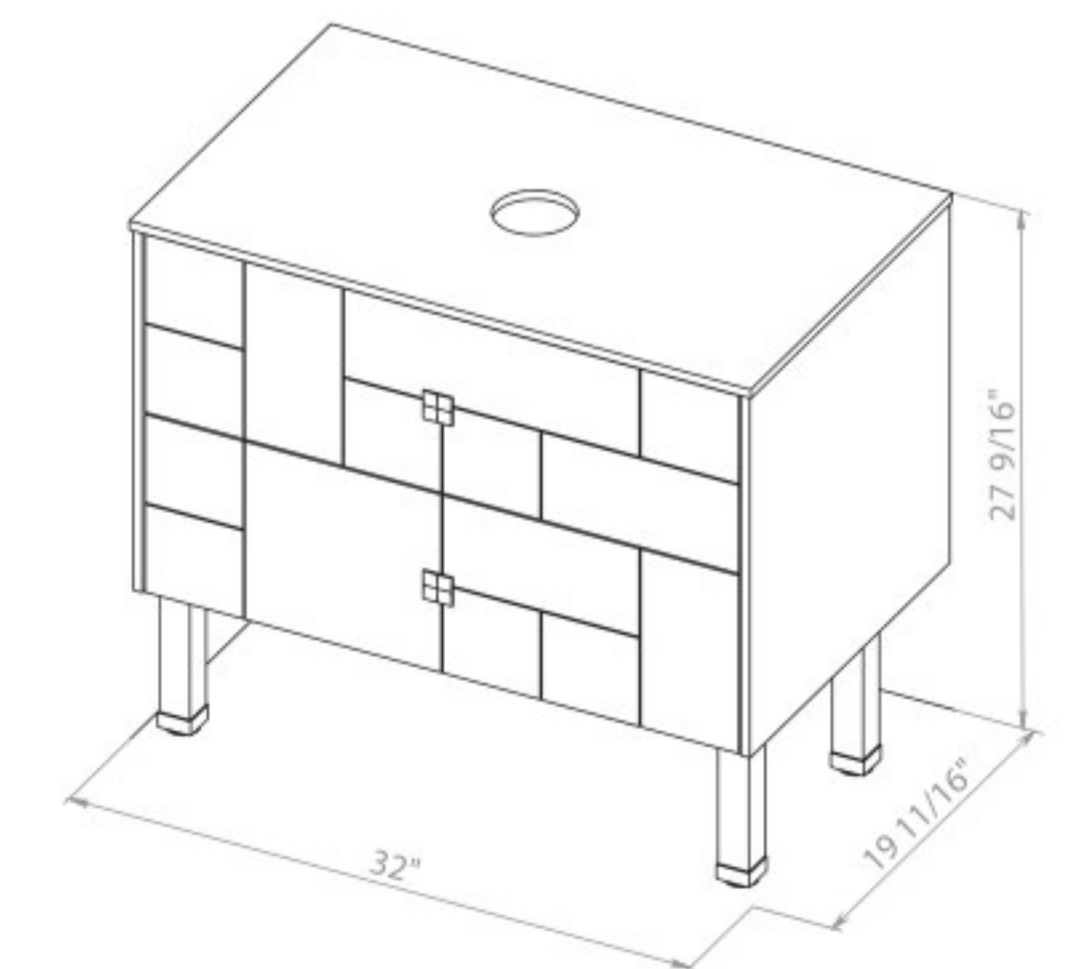

**Bath
Oasis**
VANITY COMFORT