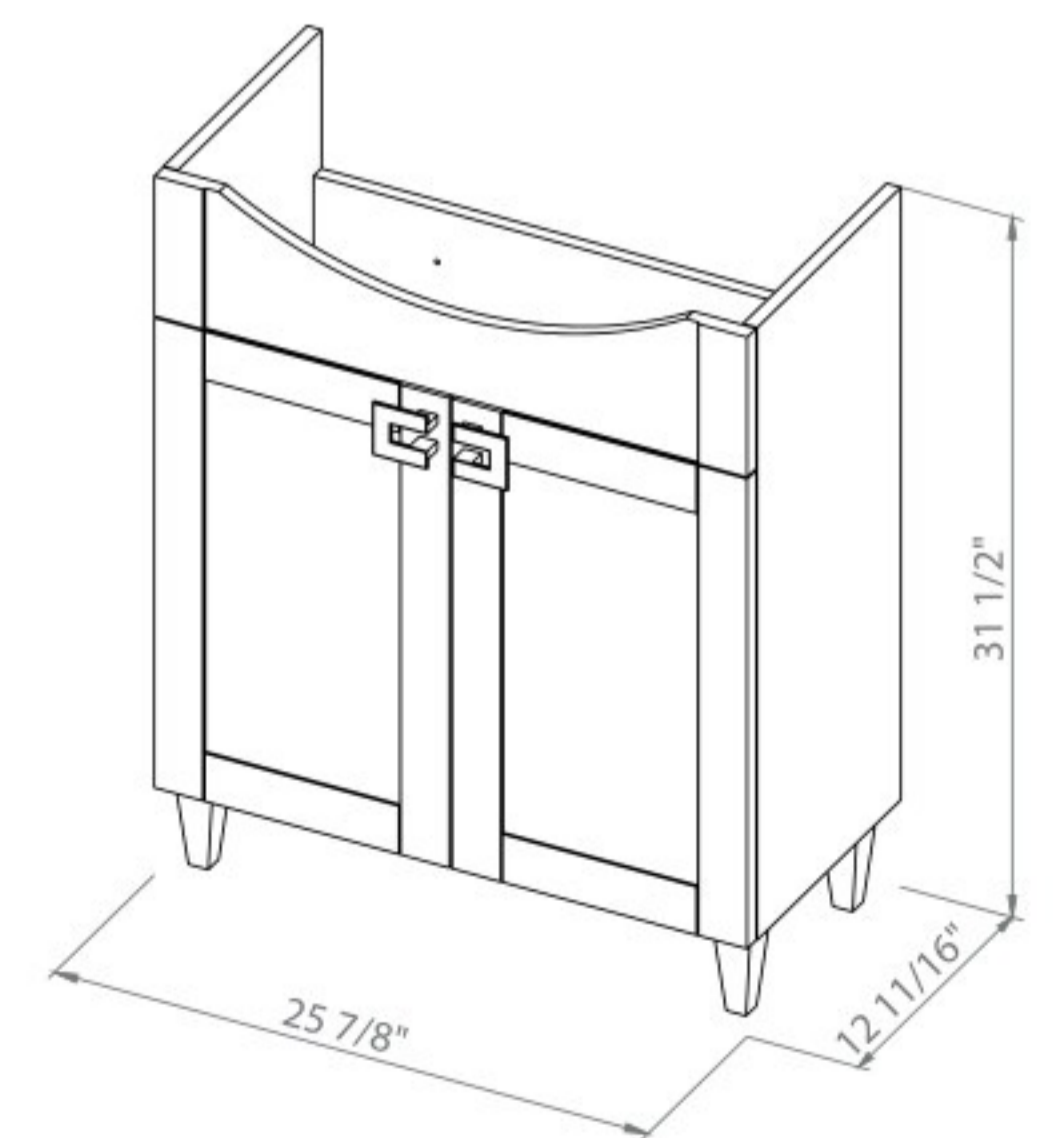

**Bath
Oasis**
VANITY COMFORT