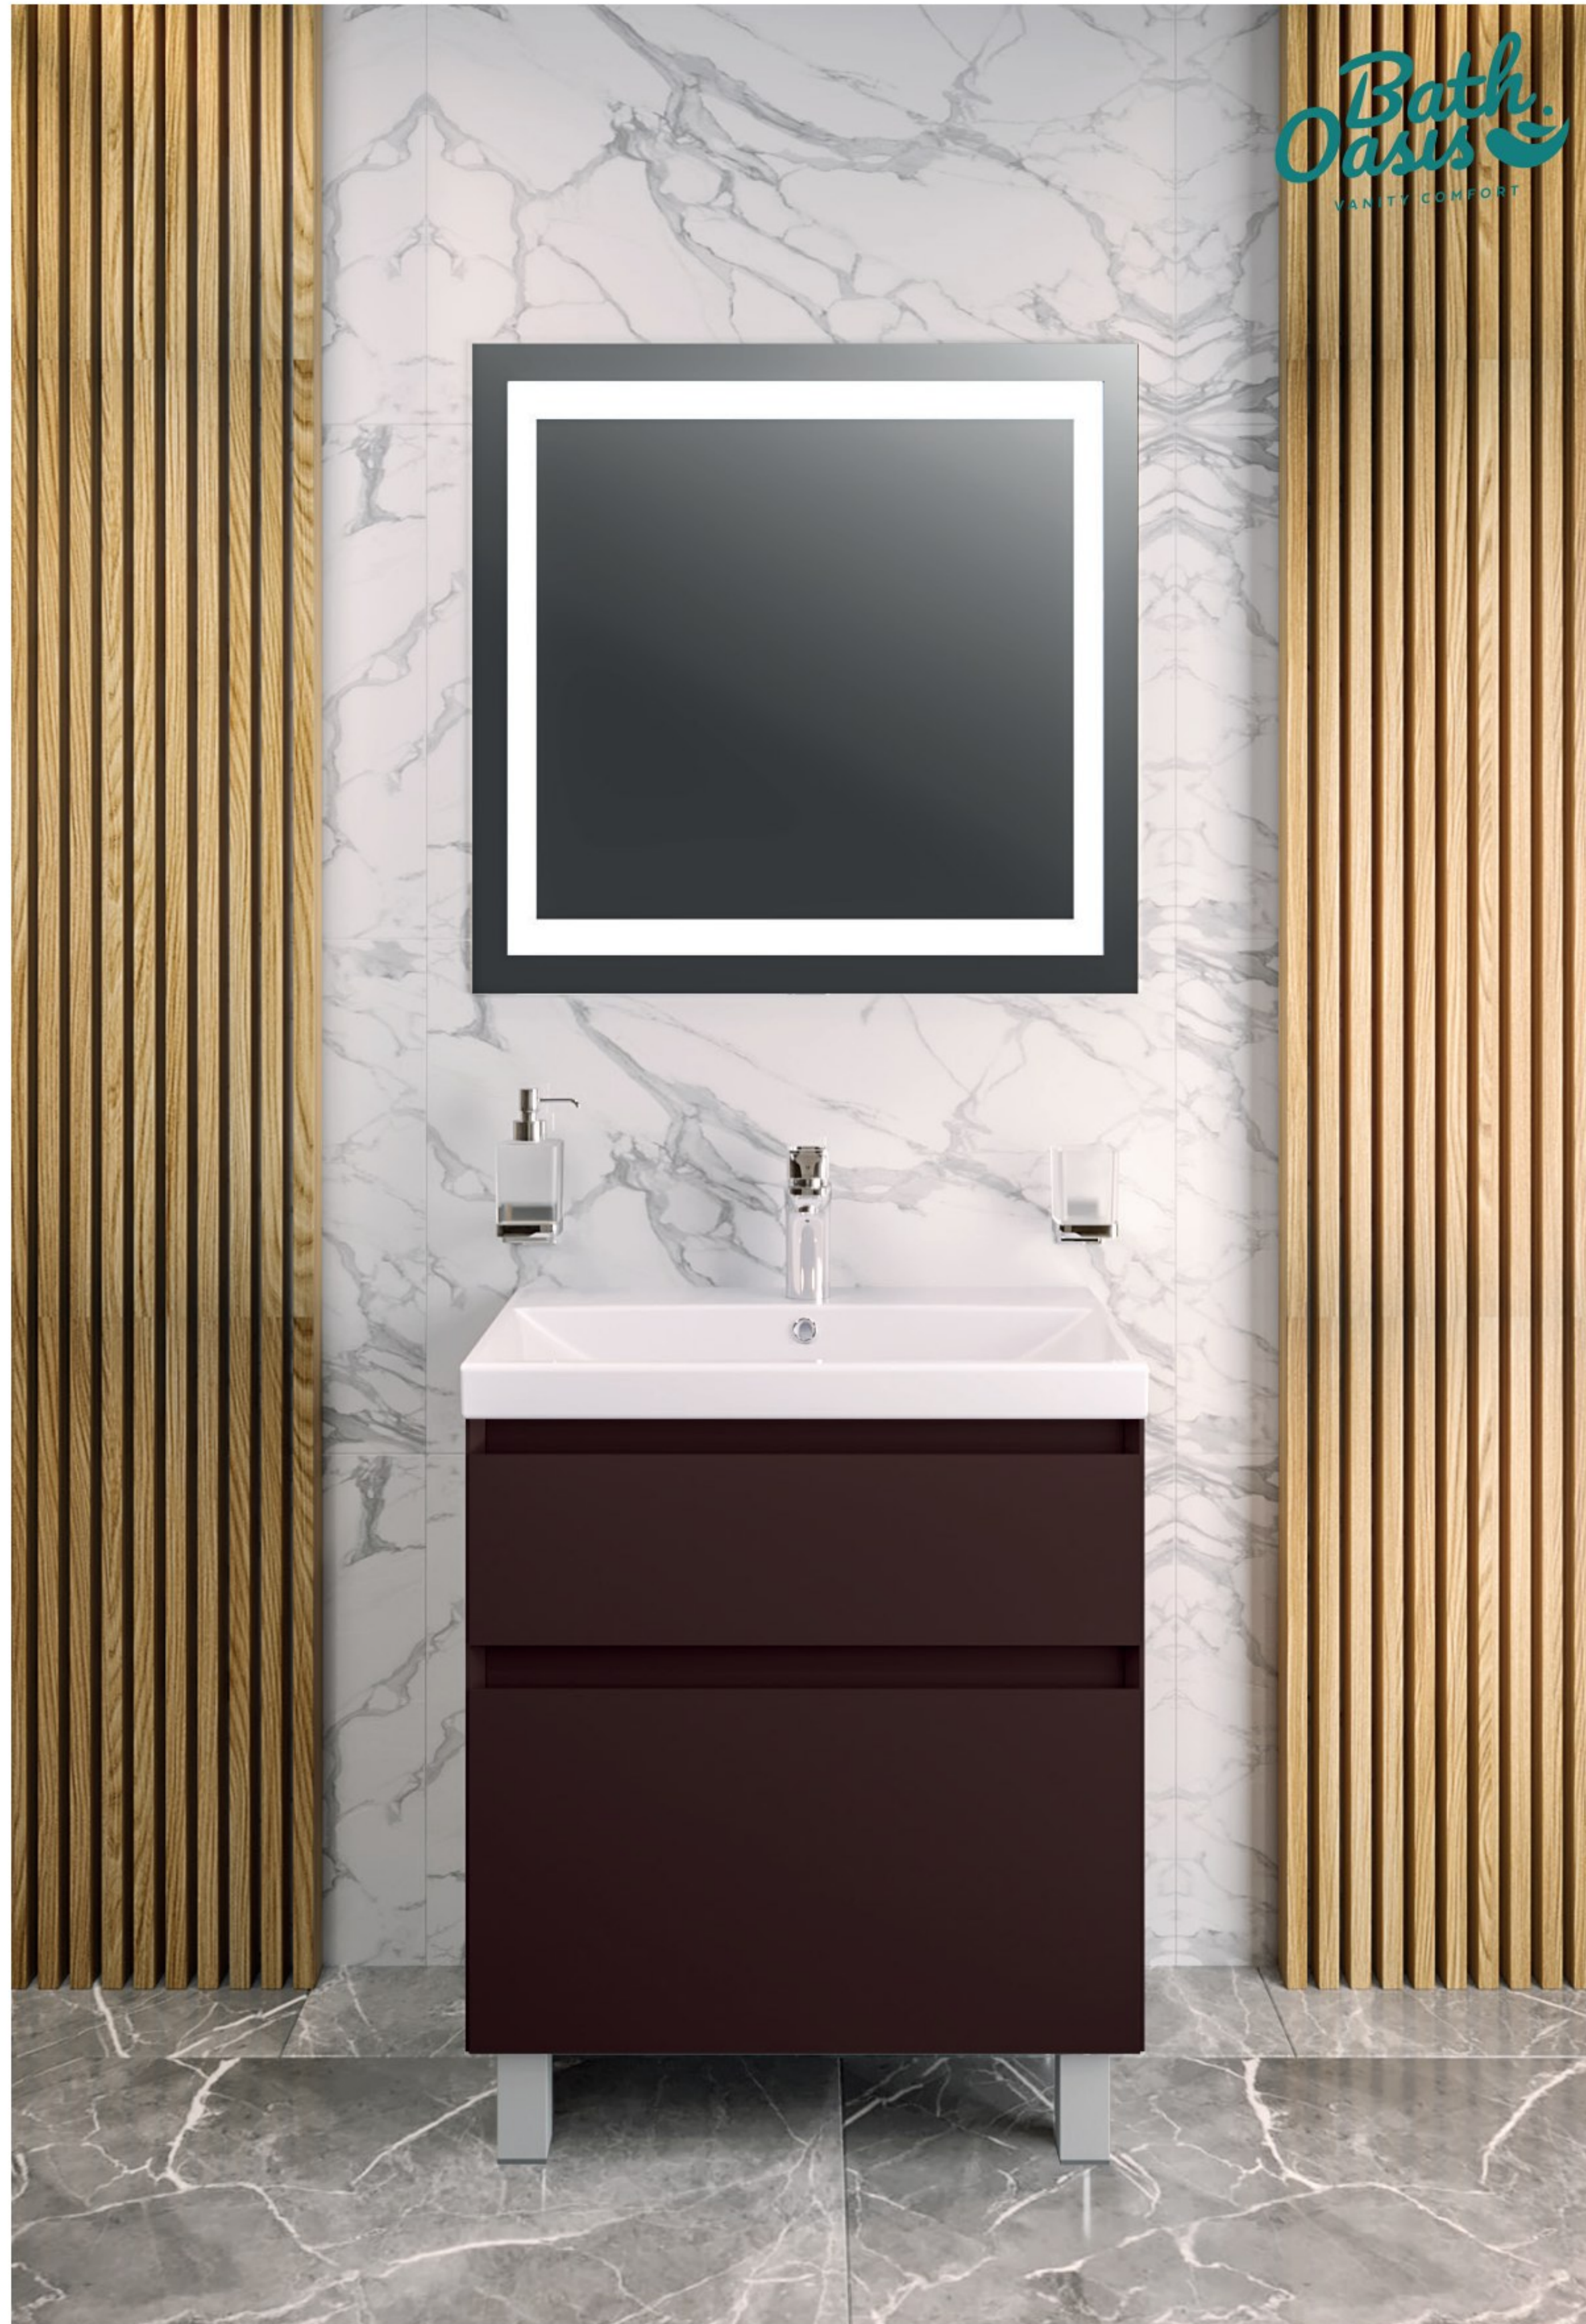

ELITE 24

**Bath
Oasis**
VANITY COMFORT