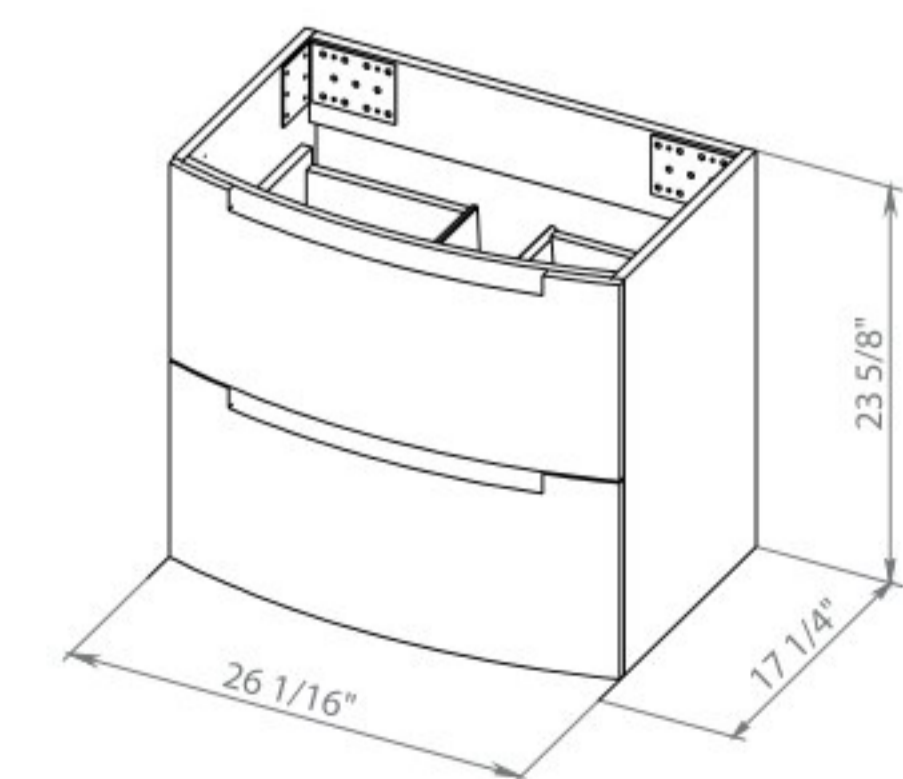

Bath
Oasis
VANITY COMFORT