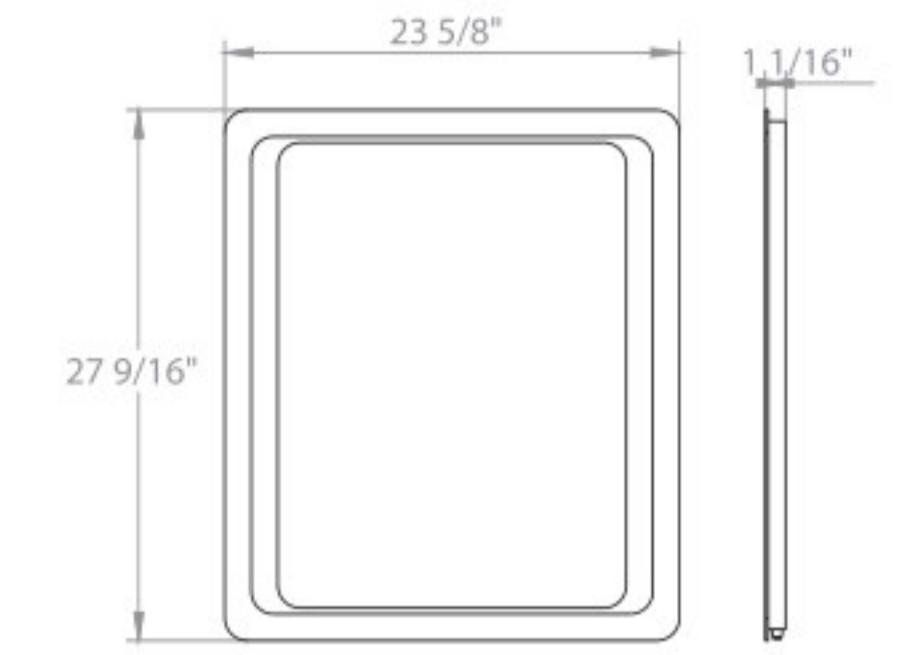

Omega 24
Mirror with LED lighting