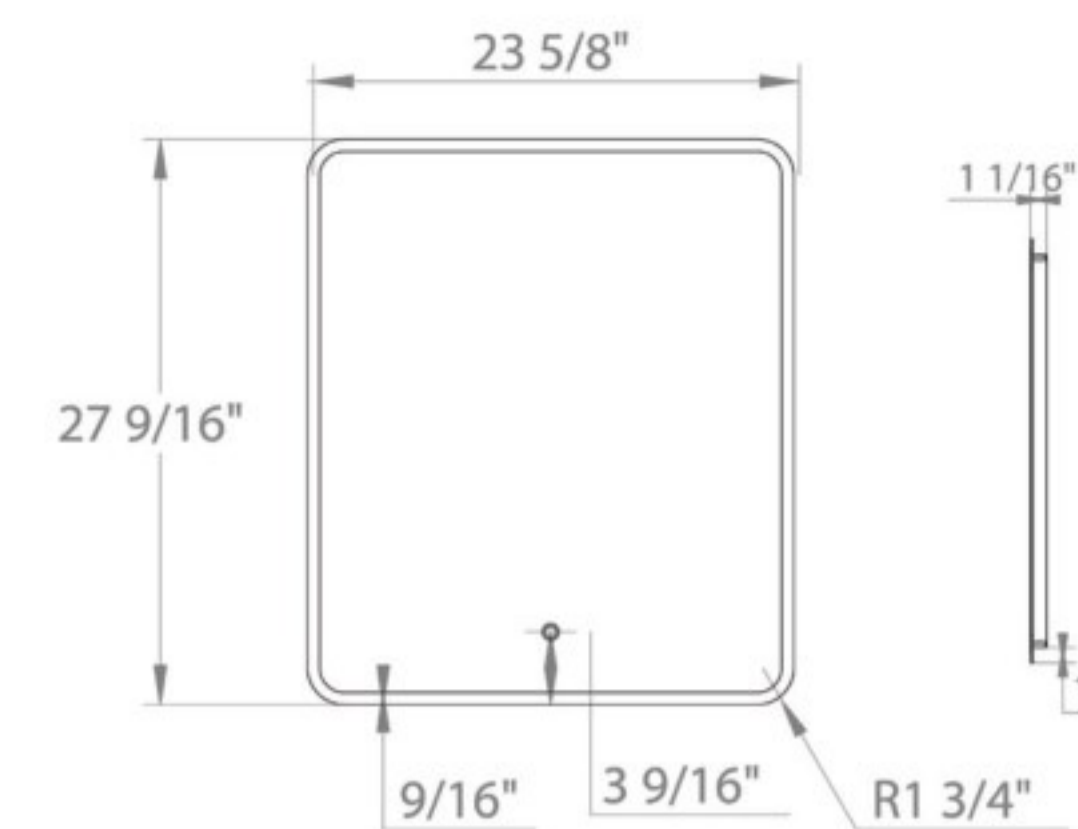

Moon 24
Mirror with LED lighting