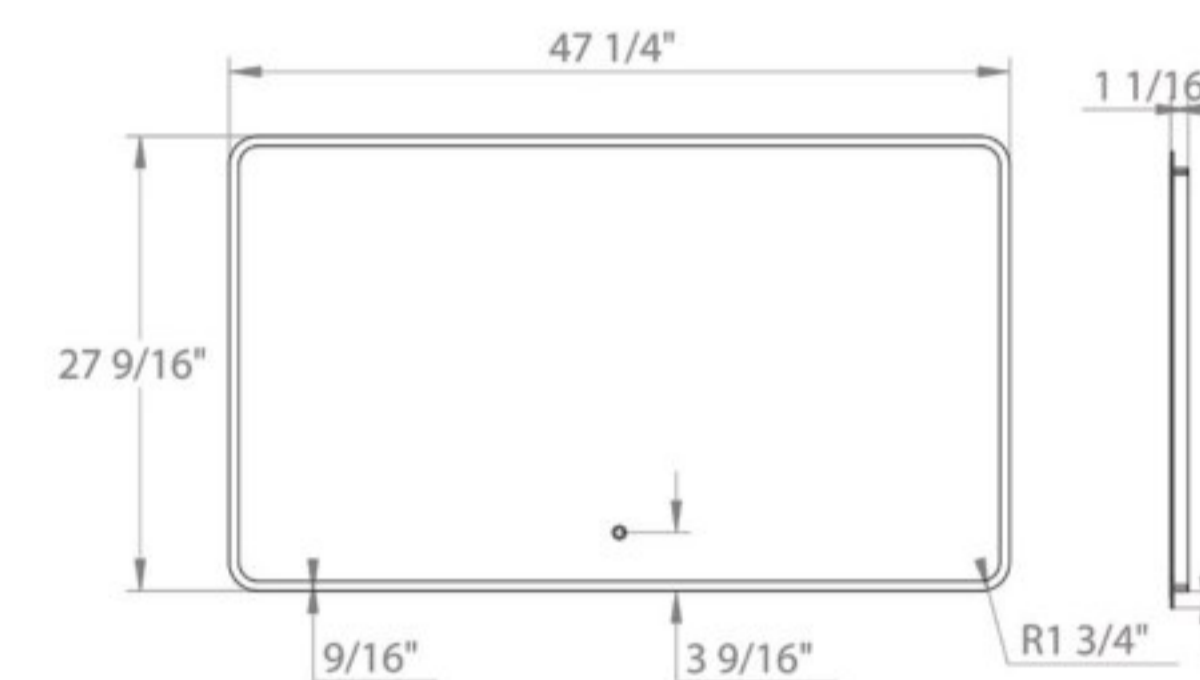

Moon 48
Mirror with LED lighting