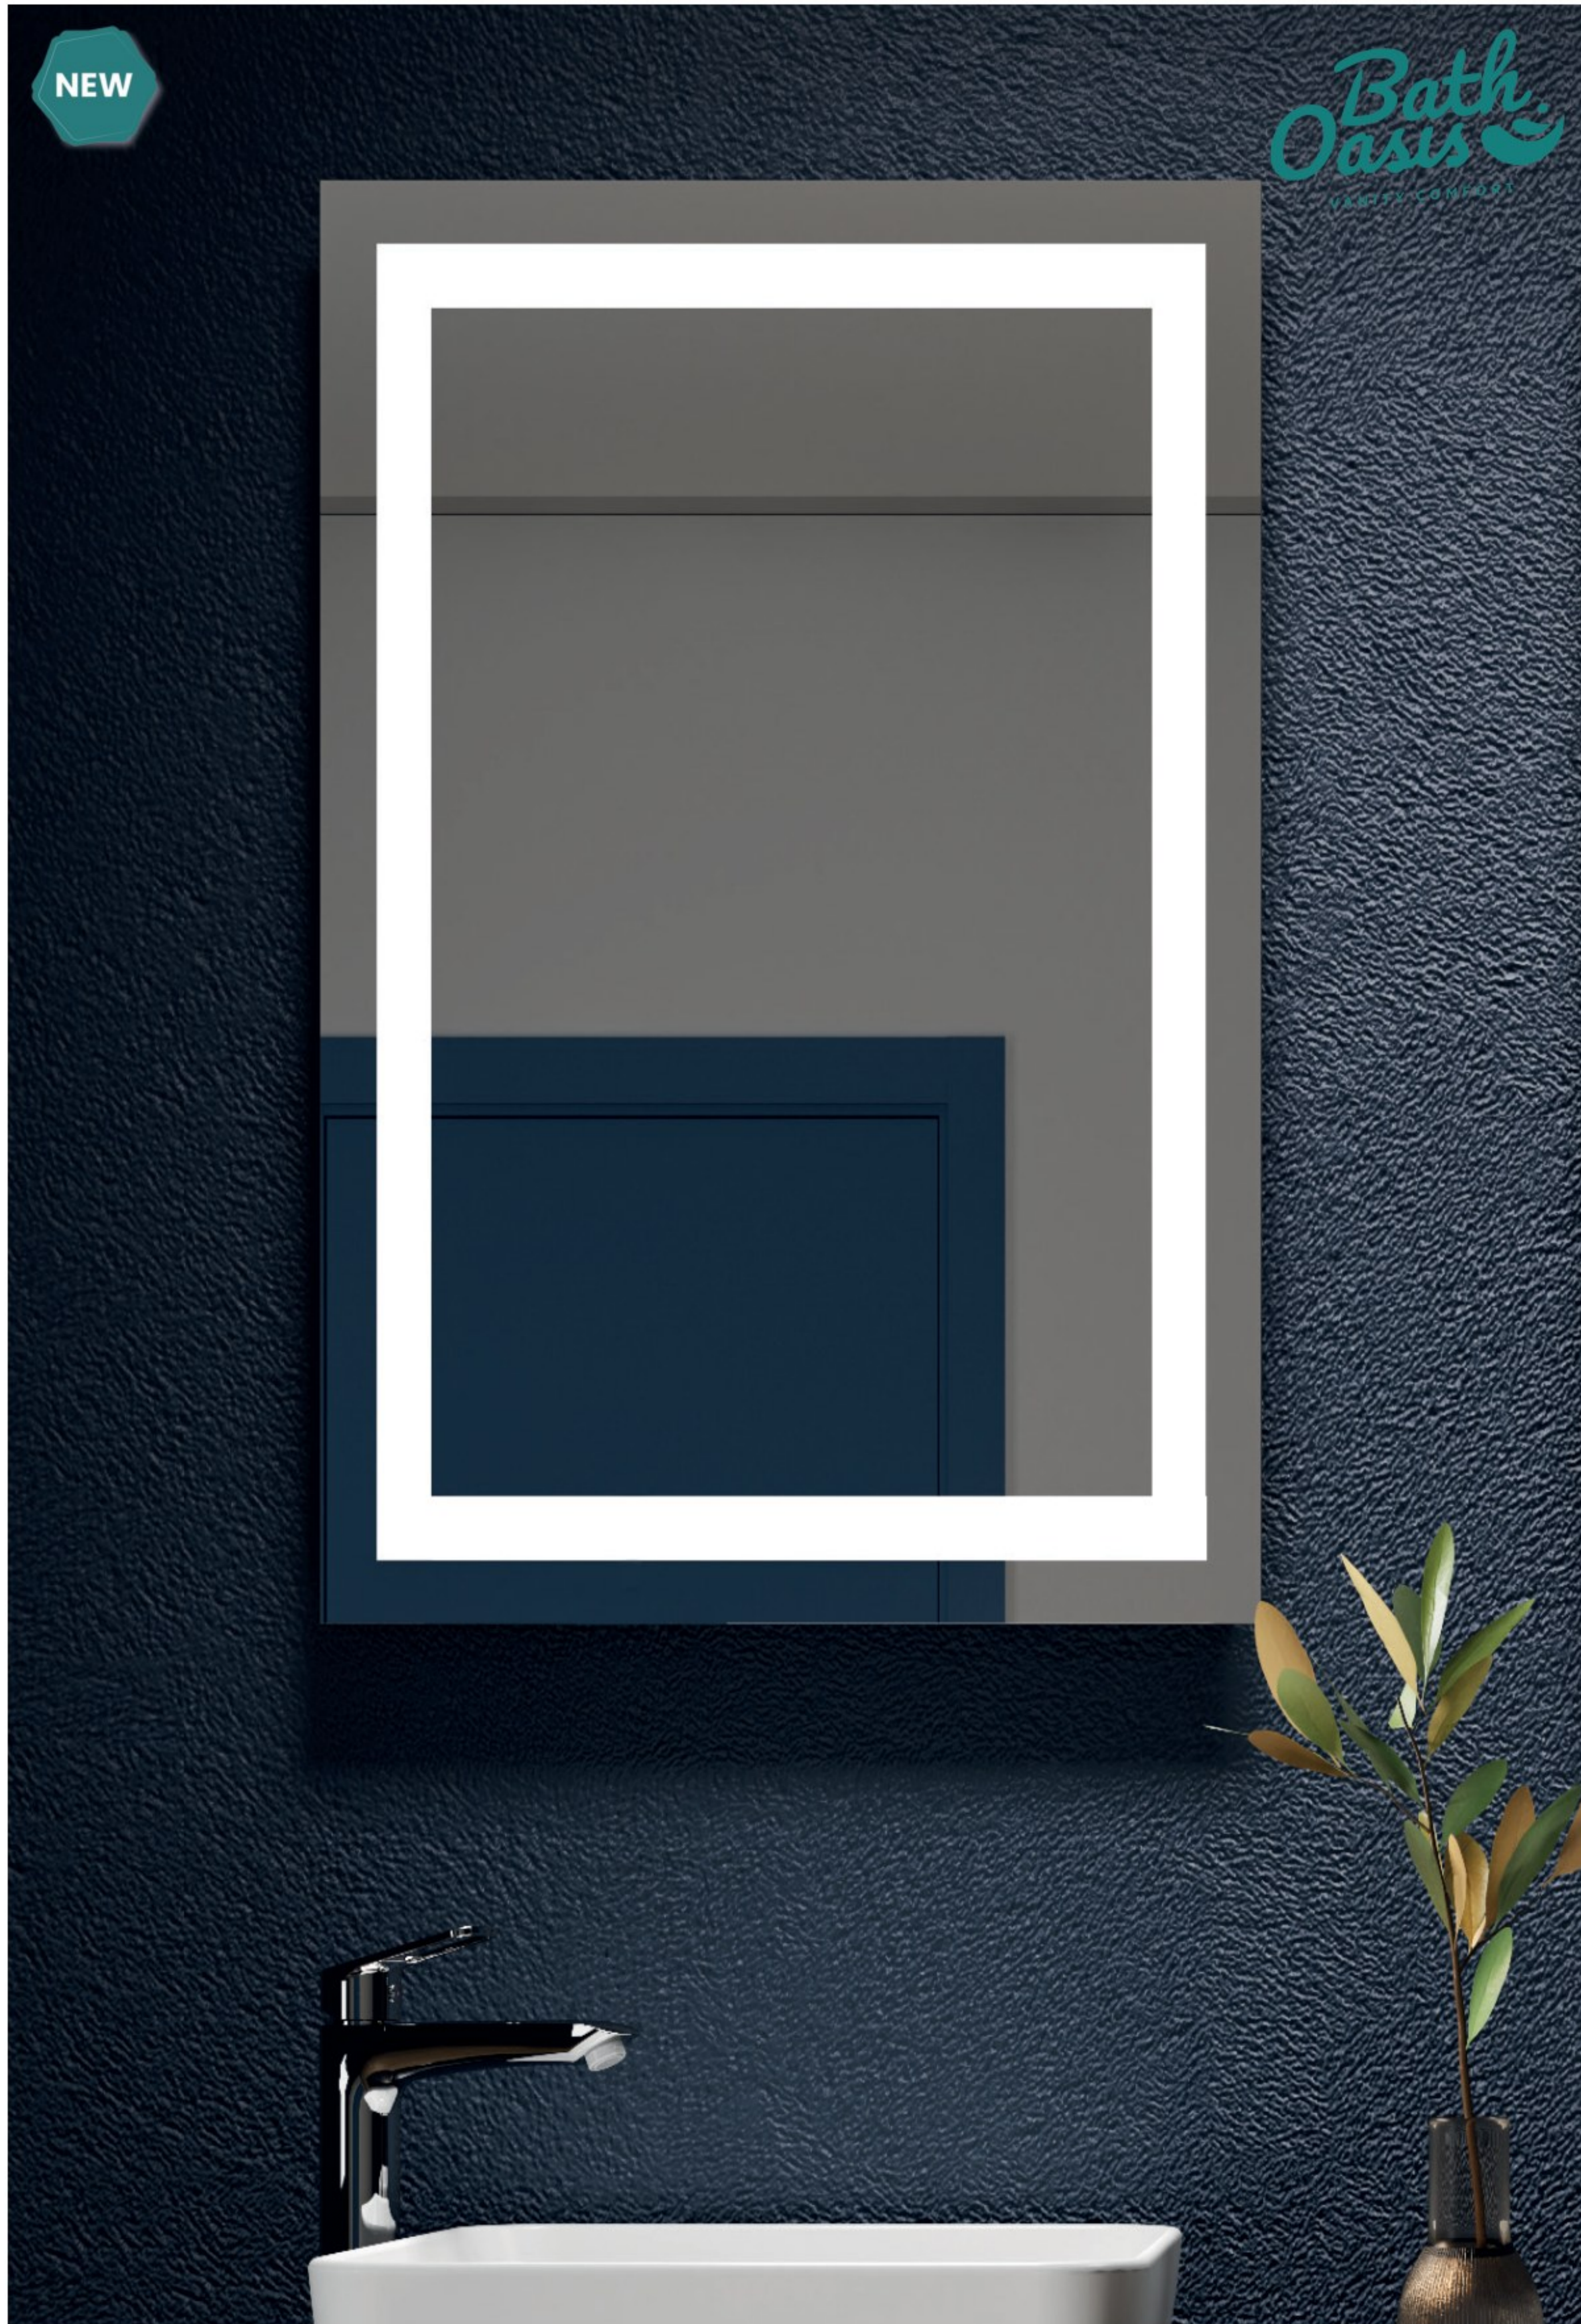

Donatello Gold 32
Mirror

Donatello Gold 40
Mirror

*Bath.
Oasis*
VANITY COMFORT

UNIVERSAL MIRRORS SPRING

NEW

Bath.
Oasis
VANITY COMFORT

Spring 26
Mirror with LED lighting

Spring 32
Mirror with LED lighting

Spring 40
Mirror with LED lighting

Bath.
Oasis
VANITY COMFORT

UNIVERSAL MIRRORS SUMMER

NEW

Bath
Oasis
VANITY COMFORT

Summer 24
Mirror

Summer 32
Mirror

Summer 40
Mirror