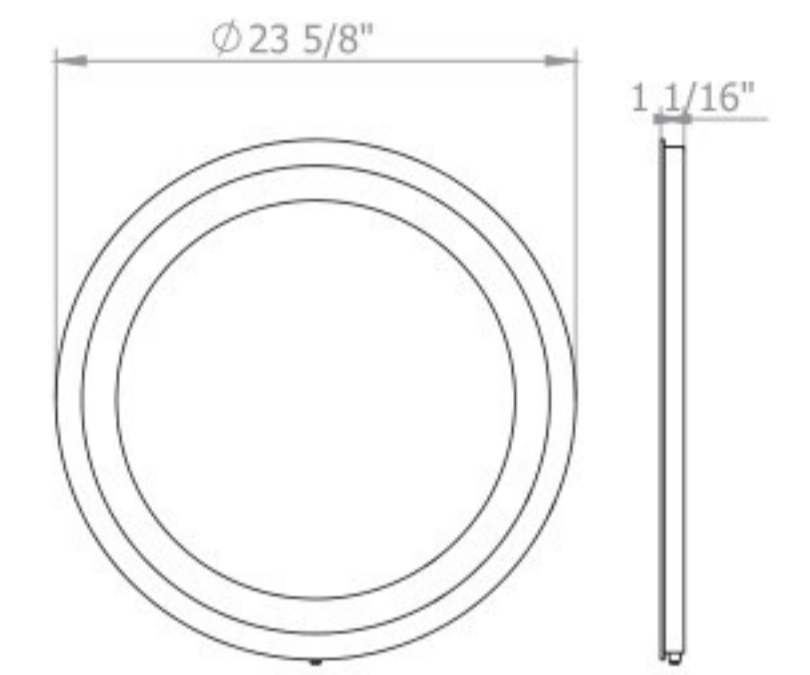

UNIVERSAL MIRRORS R-LINE

R-line 24
Mirror with LED lighting

R-line 32
Mirror with LED lighting

R-line 38
Mirror with LED lighting

UNIVERSAL MIRRORS SIMPLE

Simple 24
Mirror

Simple 32
Mirror

Simple 40
Mirror