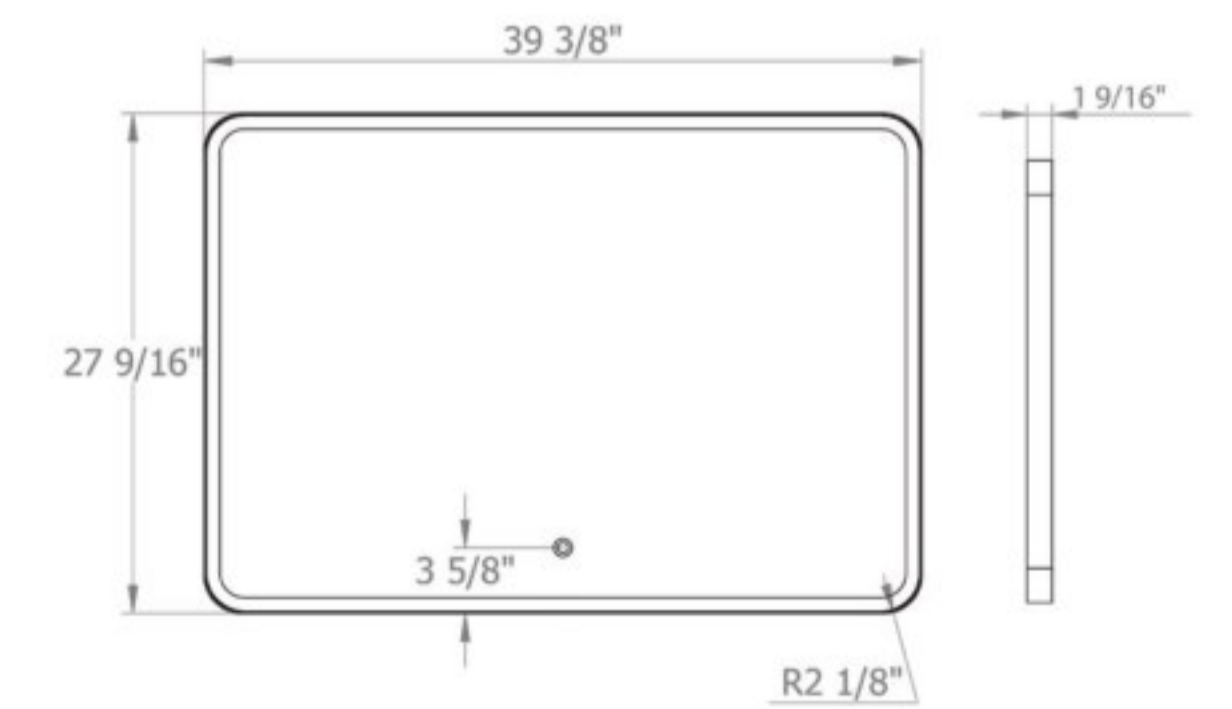

Donatello Gold 40
Mirror

*Bath.
Oasis*
VANITY COMFORT