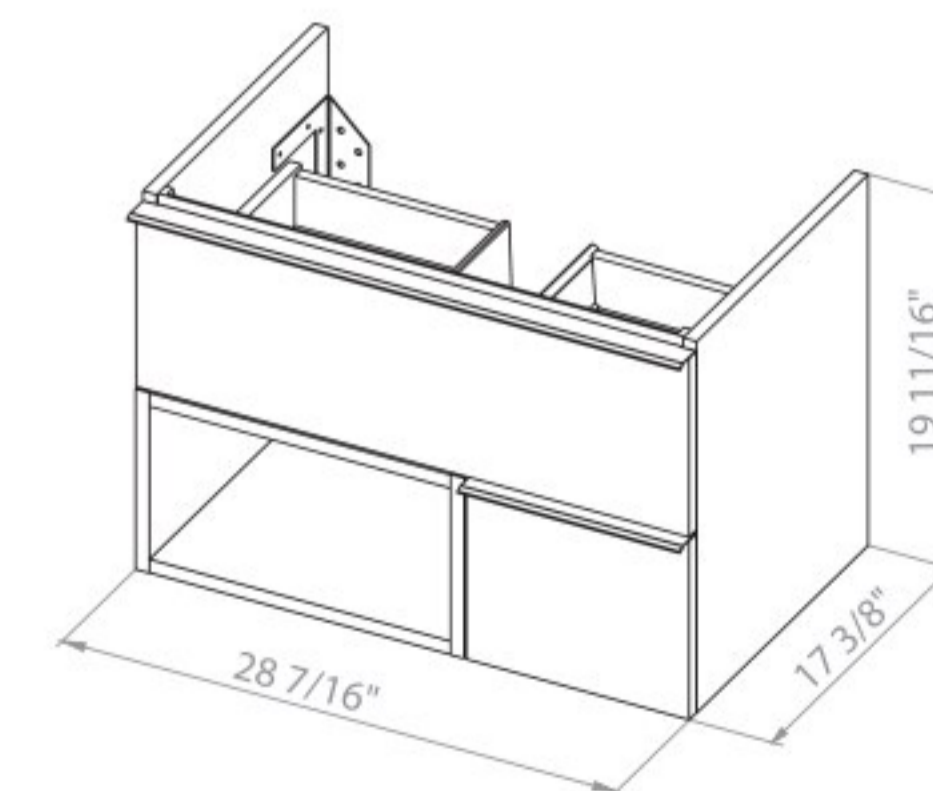

Washbasin Arte Black 25.6"

173

MONROE 30

174

Monroe 30 Antracit/Alicante
Wall-mounted cabinet with
washbasin Arte Black 29.5"

Washbasin Arte Black 29.5"

175

MONROE 34