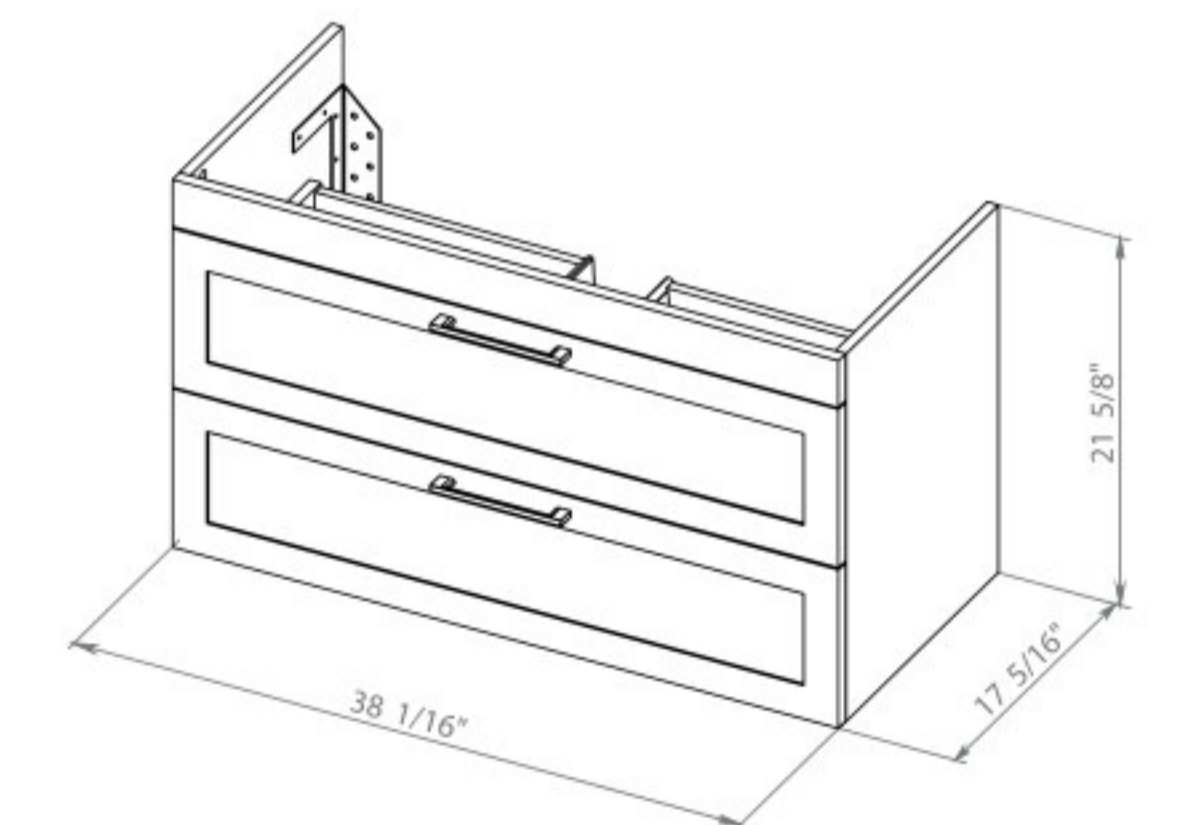

PALM BEACH 40

**Bath
Oasis**
VANITY COMFORT