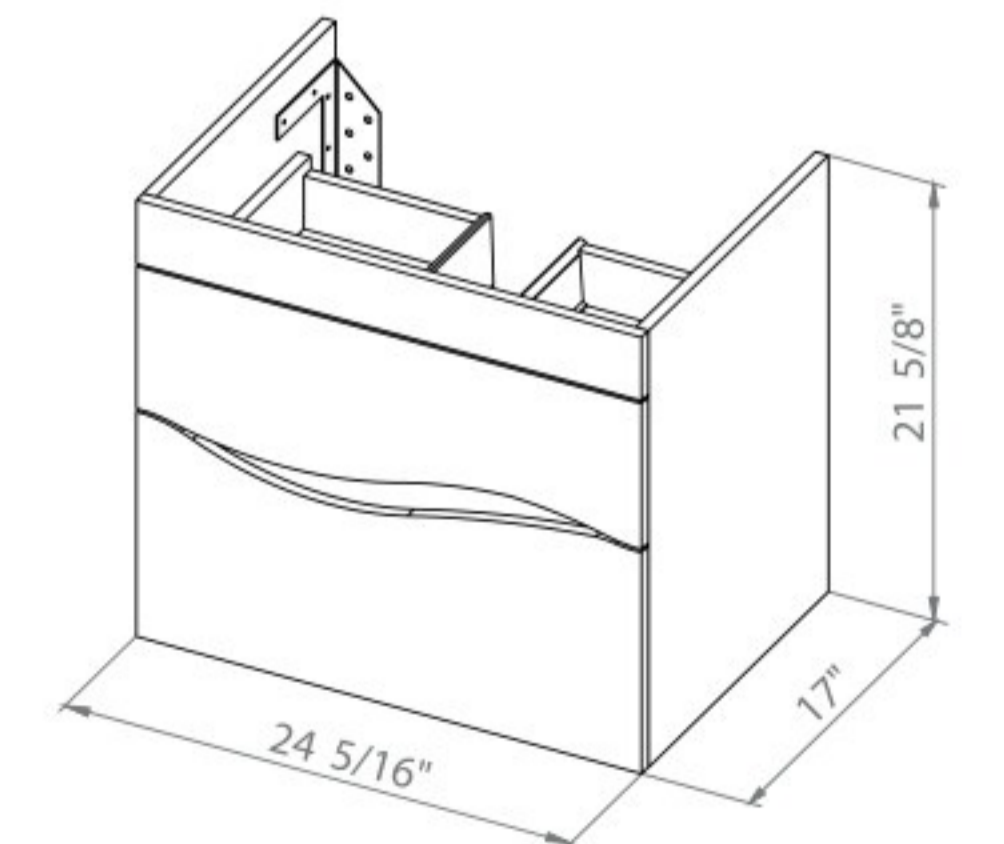

**Bath.
Oasis**
VANITY COMFORT