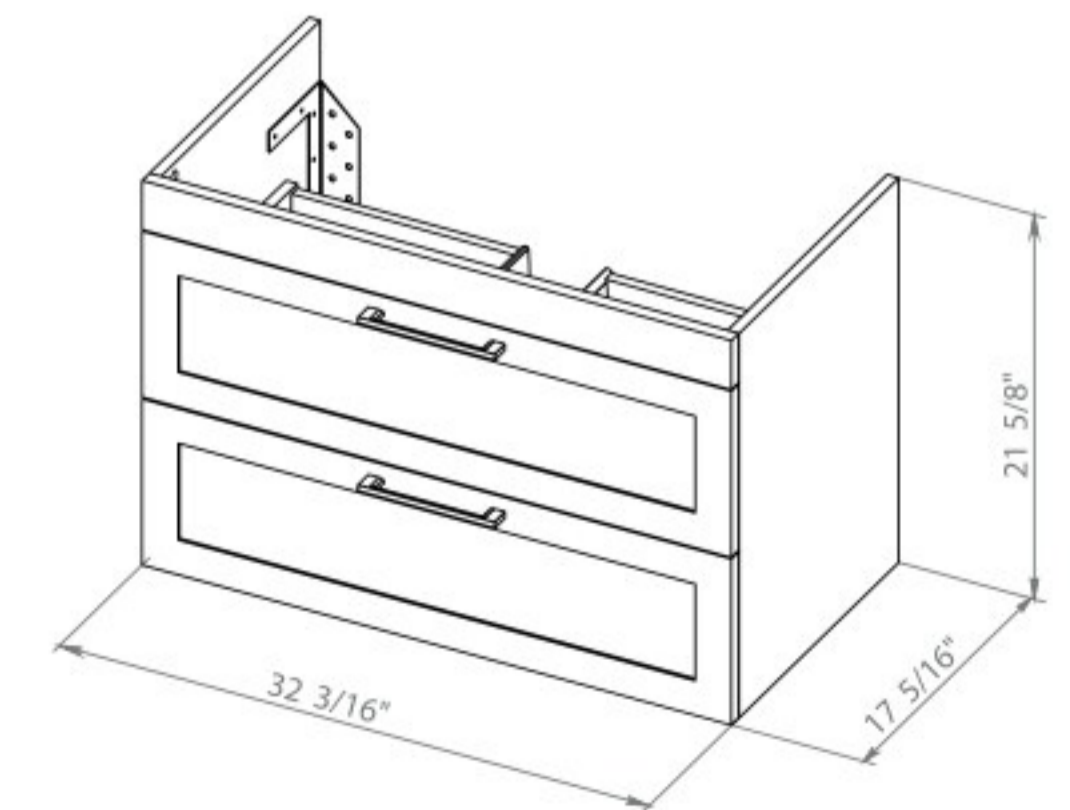

PALM BEACH 34

Bath Oasis
VANITY COMFORT