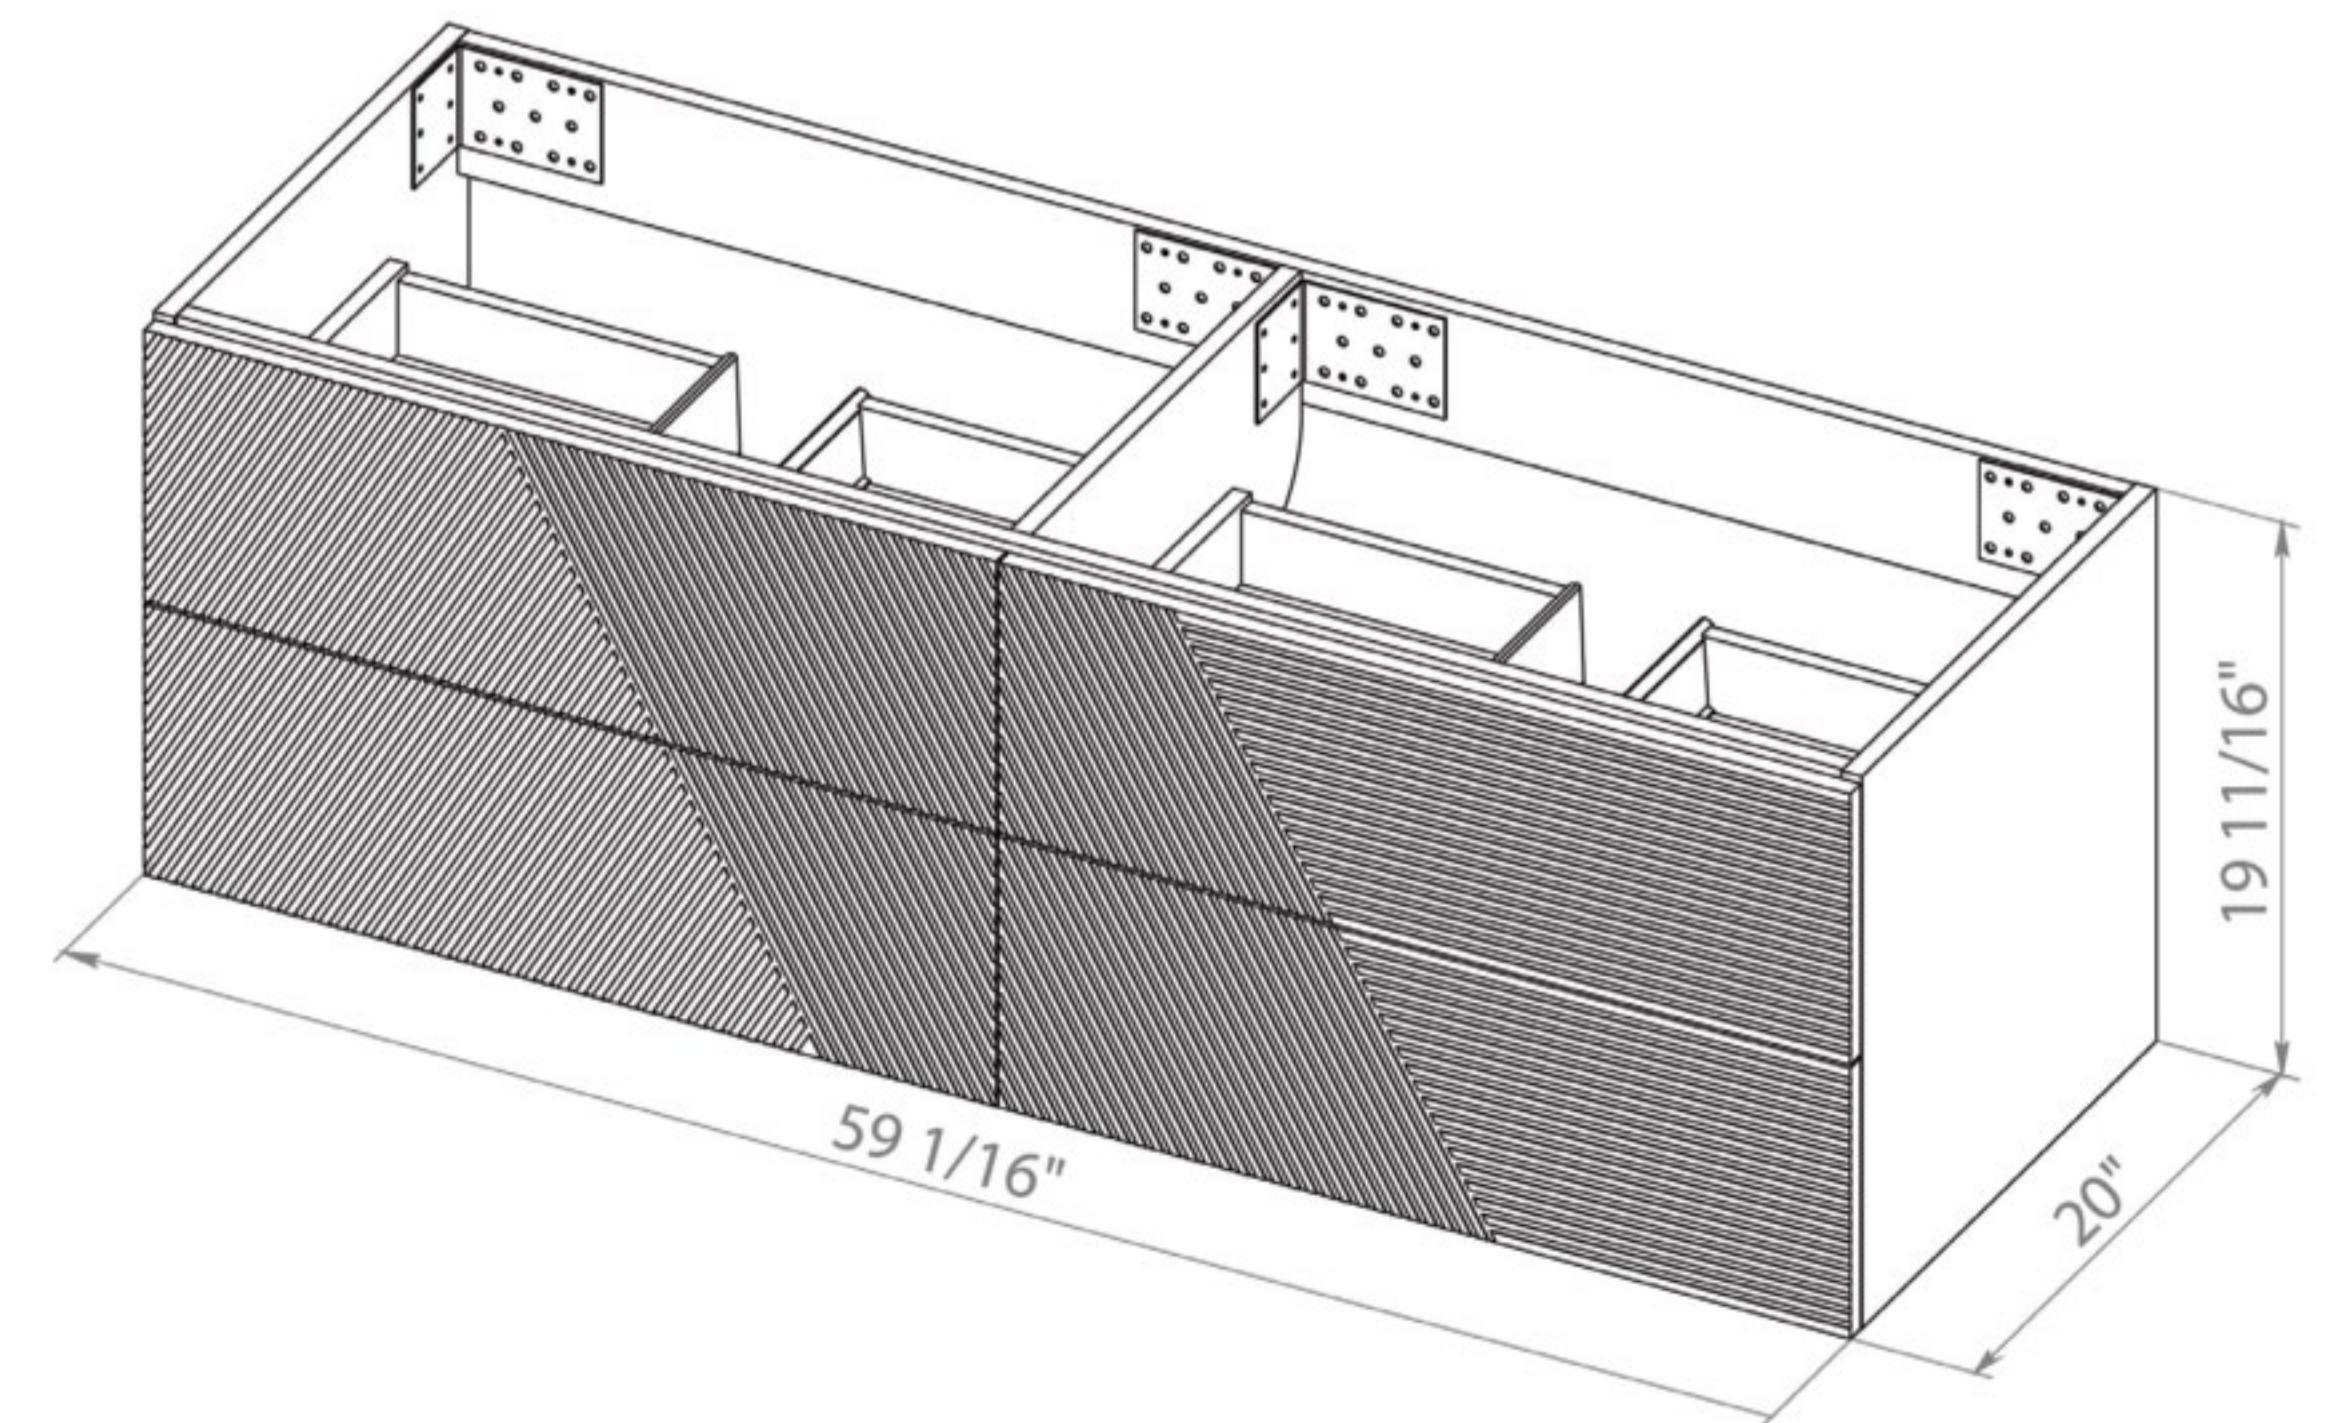

Leonardo 48 White Matt
Wall-mounted cabinet

Bath.
Oasis
VANITY COMFORT

LEONARDO 60

NEW

Bath.
Oasis
VANITY COMFORT

Leonardo 60 White Matt
Wall-mounted cabinet

Bath.
Oasis
VANITY COMFORT

LEONARDO 72