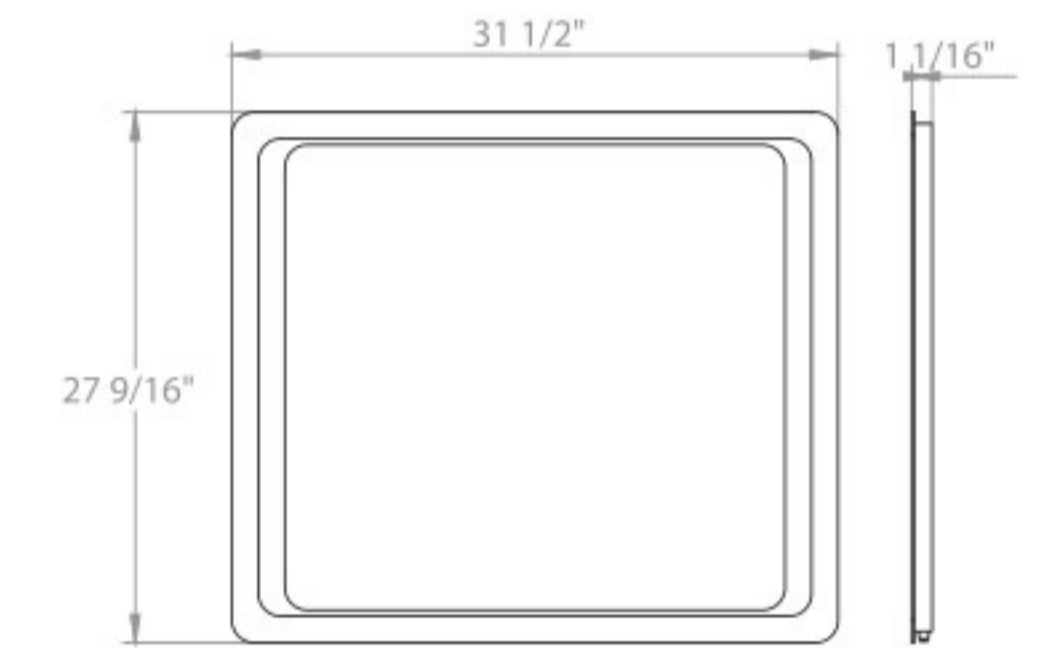

Omega 32
Mirror with LED lighting