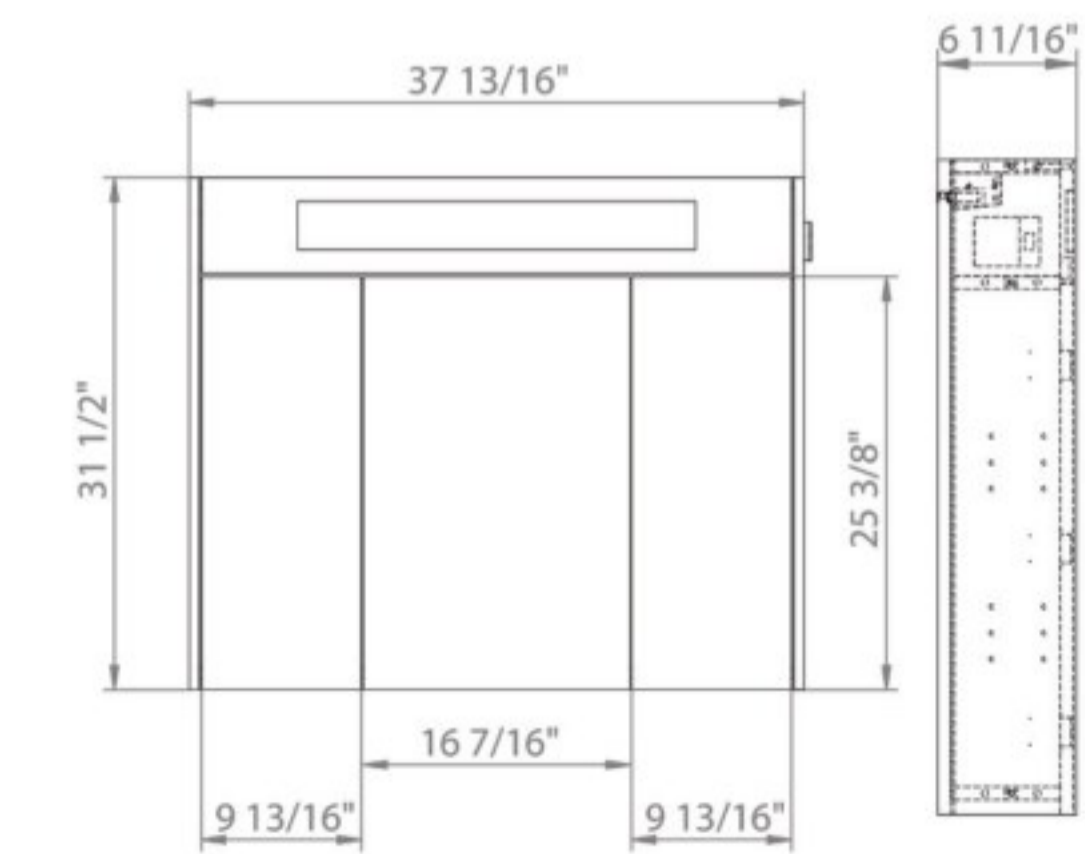

Spring 40
Mirror with LED lighting

Bath.
Oasis
VANITY COMFORT

UNIVERSAL MIRRORS SUMMER

NEW

Bath
Oasis
VANITY COMFORT

Summer 24
Mirror

Summer 32
Mirror

Summer 40
Mirror