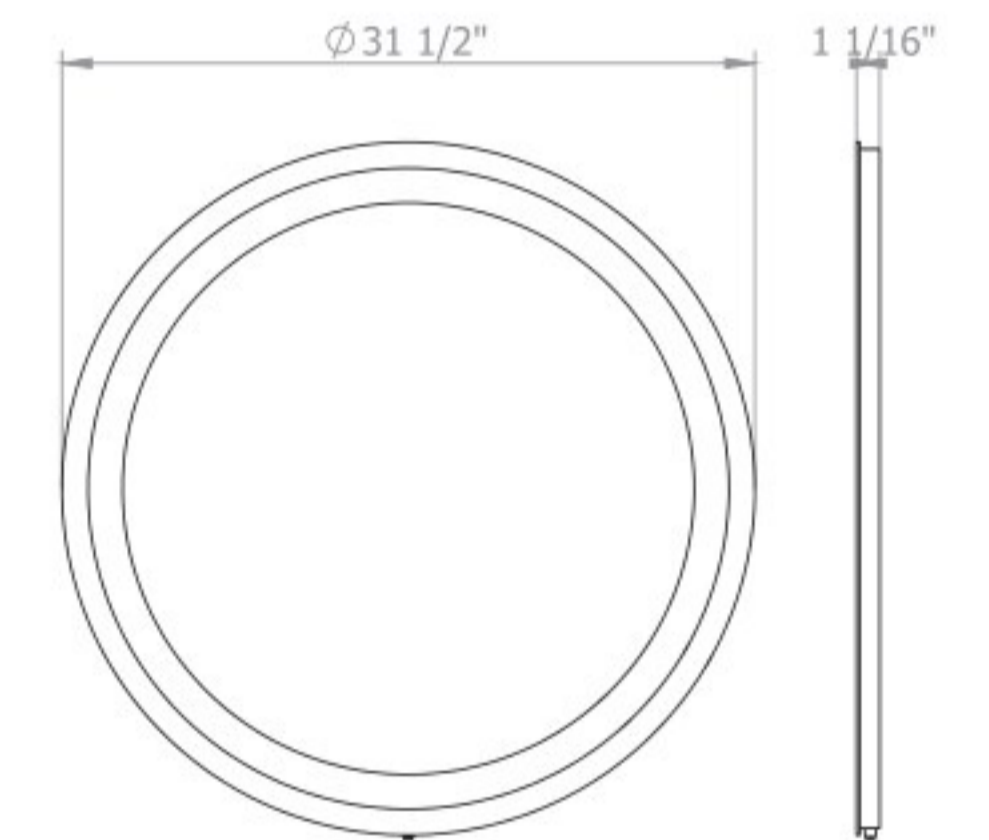

UNIVERSAL MIRRORS R-LINE

R-line 24
Mirror with LED lighting

R-line 32
Mirror with LED lighting

R-line 38
Mirror with LED lighting

UNIVERSAL MIRRORS SIMPLE

Simple 24
Mirror

Simple 32
Mirror

Simple 40
Mirror