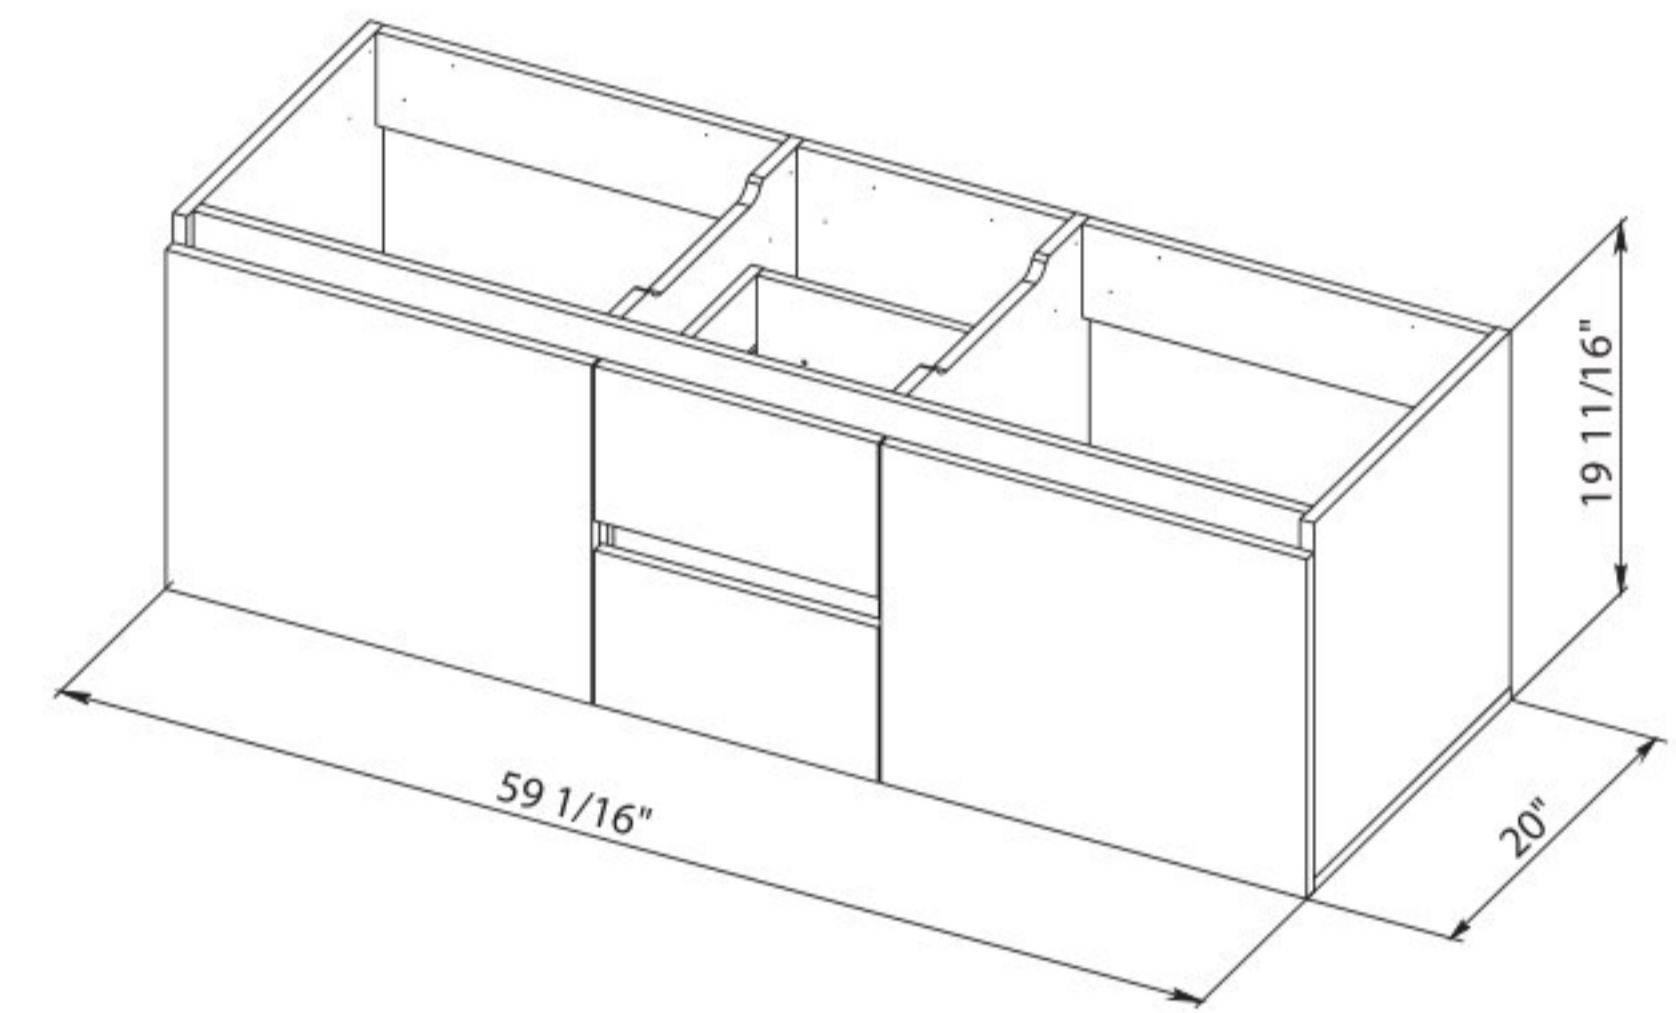

Washbasin Frame 39.6"

NIAGARA 48

Niagara 48 Gray Matt
Wall-mounted cabinet with
washbasin BAR 48"

Niagara 48 Natural Teak
Wall-mounted cabinet with
washbasin BAR 48"

Washbasin BAR 48"

NIAGARA 60

Niagara 60 Natural Teak
Wall-mounted cabinet