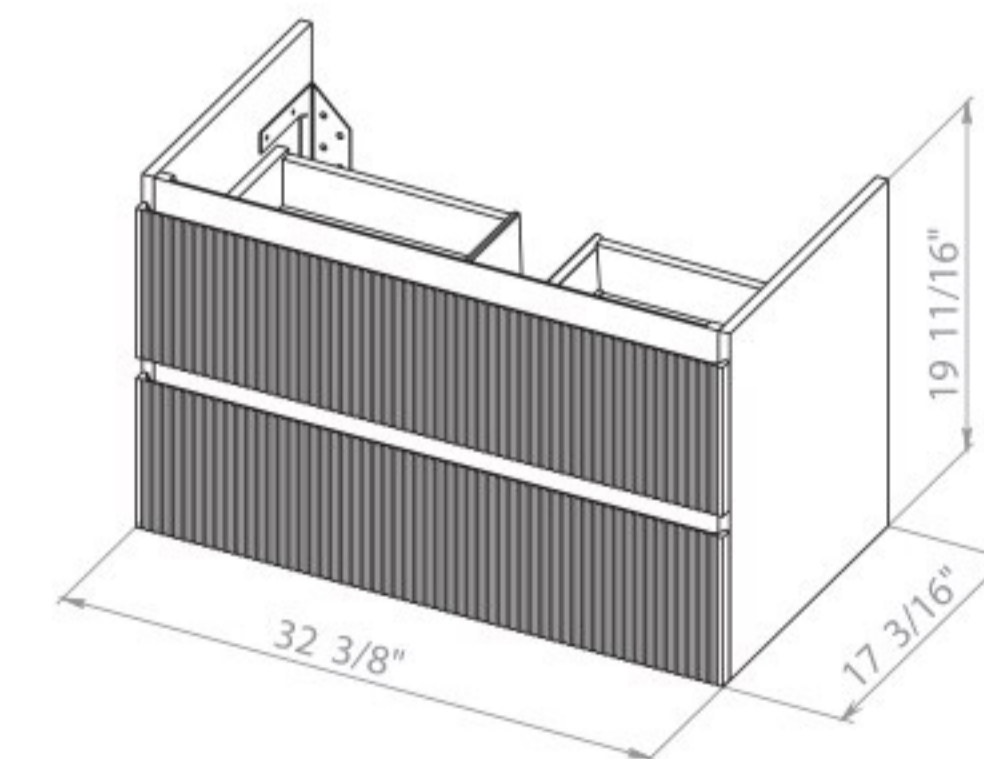

Washbasin Arte 29.5"

Edison 34 Gray Matt
Wall-mounted cabinet with
washbasin Arte 33.3"

Edison 34 Green Matt
Wall-mounted cabinet with
washbasin Arte 33.3"

Washbasin Arte 33.3"

Edison 40 Gray Matt
Wall-mounted cabinet with
washbasin Arte 39.6"