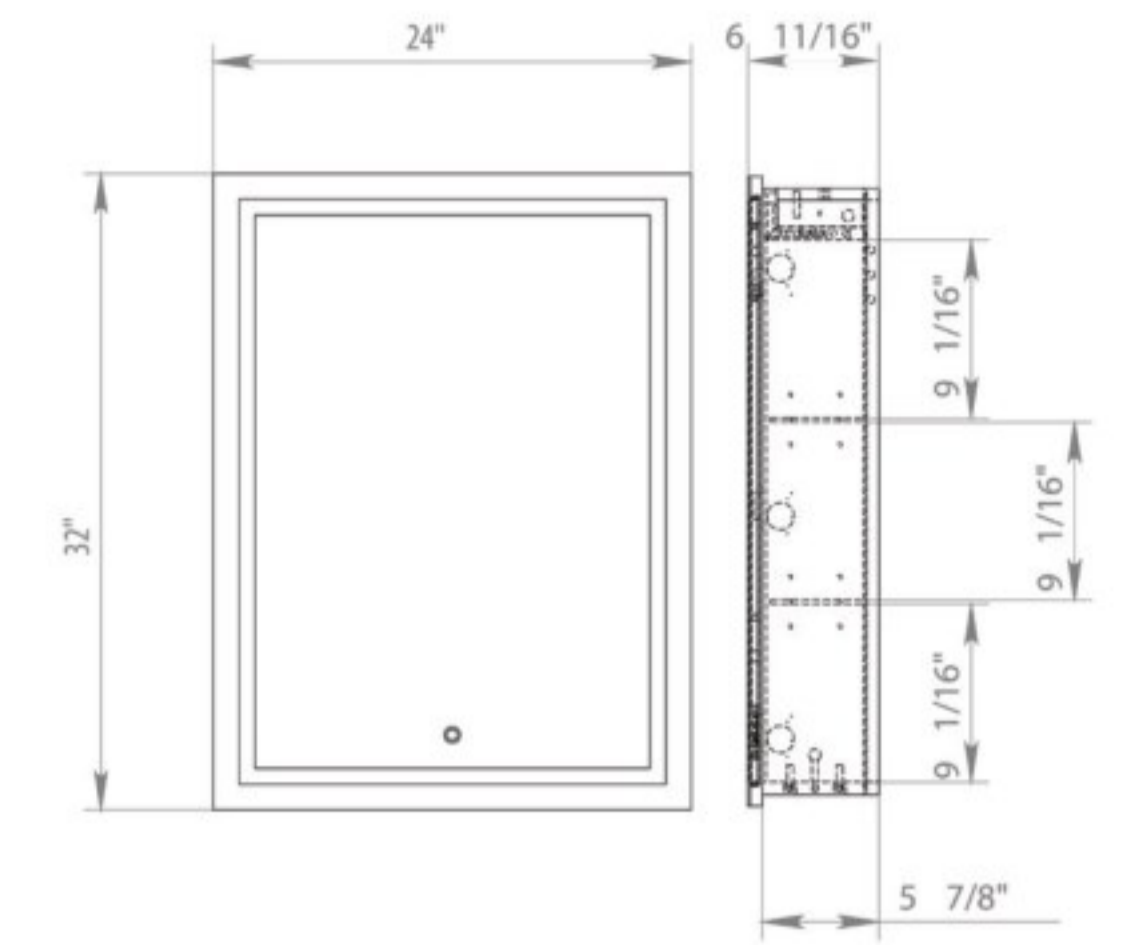

Spring 40
Mirror with LED lighting

Bath.
Oasis
VANITY COMFORT

UNIVERSAL MIRRORS SUMMER

NEW

Bath
Oasis
VANITY COMFORT

Summer 24
Mirror

Summer 32
Mirror

Summer 40
Mirror