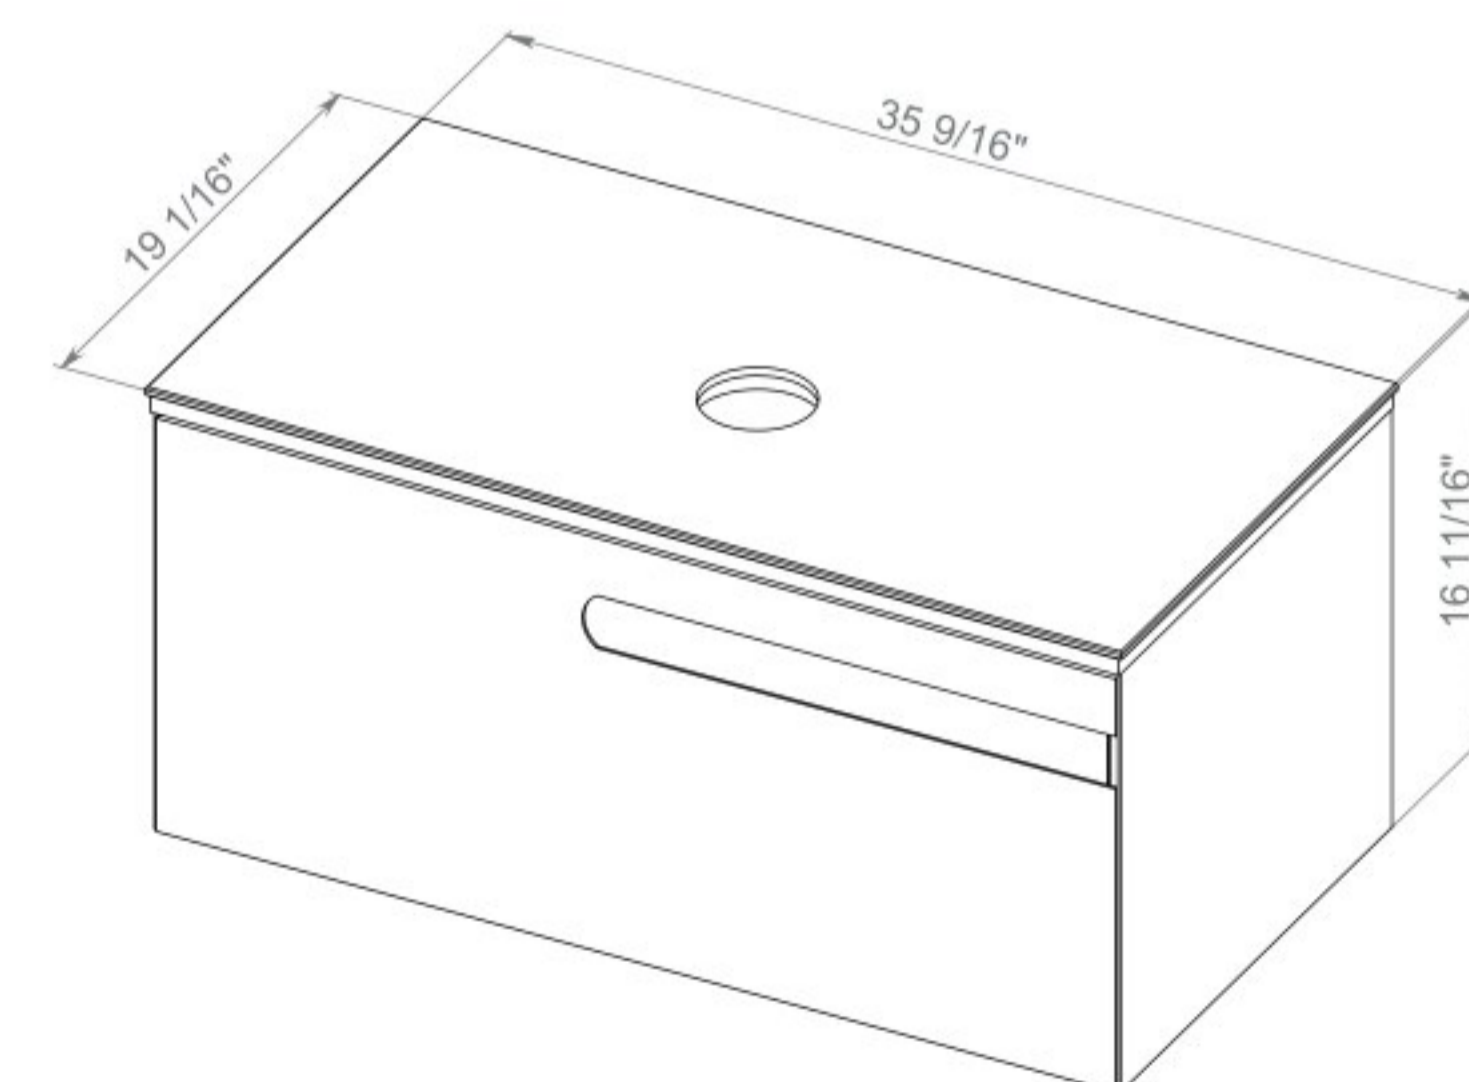

WOODMIX 26 White Matt
Mirror

WOODMIX 26 Grey Mat
Mirror

Bath.
Oasis
VANITY COMFORT

OSTIN 36 White Matt
Wall-mounted cabinet with
washbasin ZERO 18,11"

Washbasin ZERO 18,11"

Dune 24 White Matt
Wall-mounted cabinet with
washbasin ZERO 18,11"