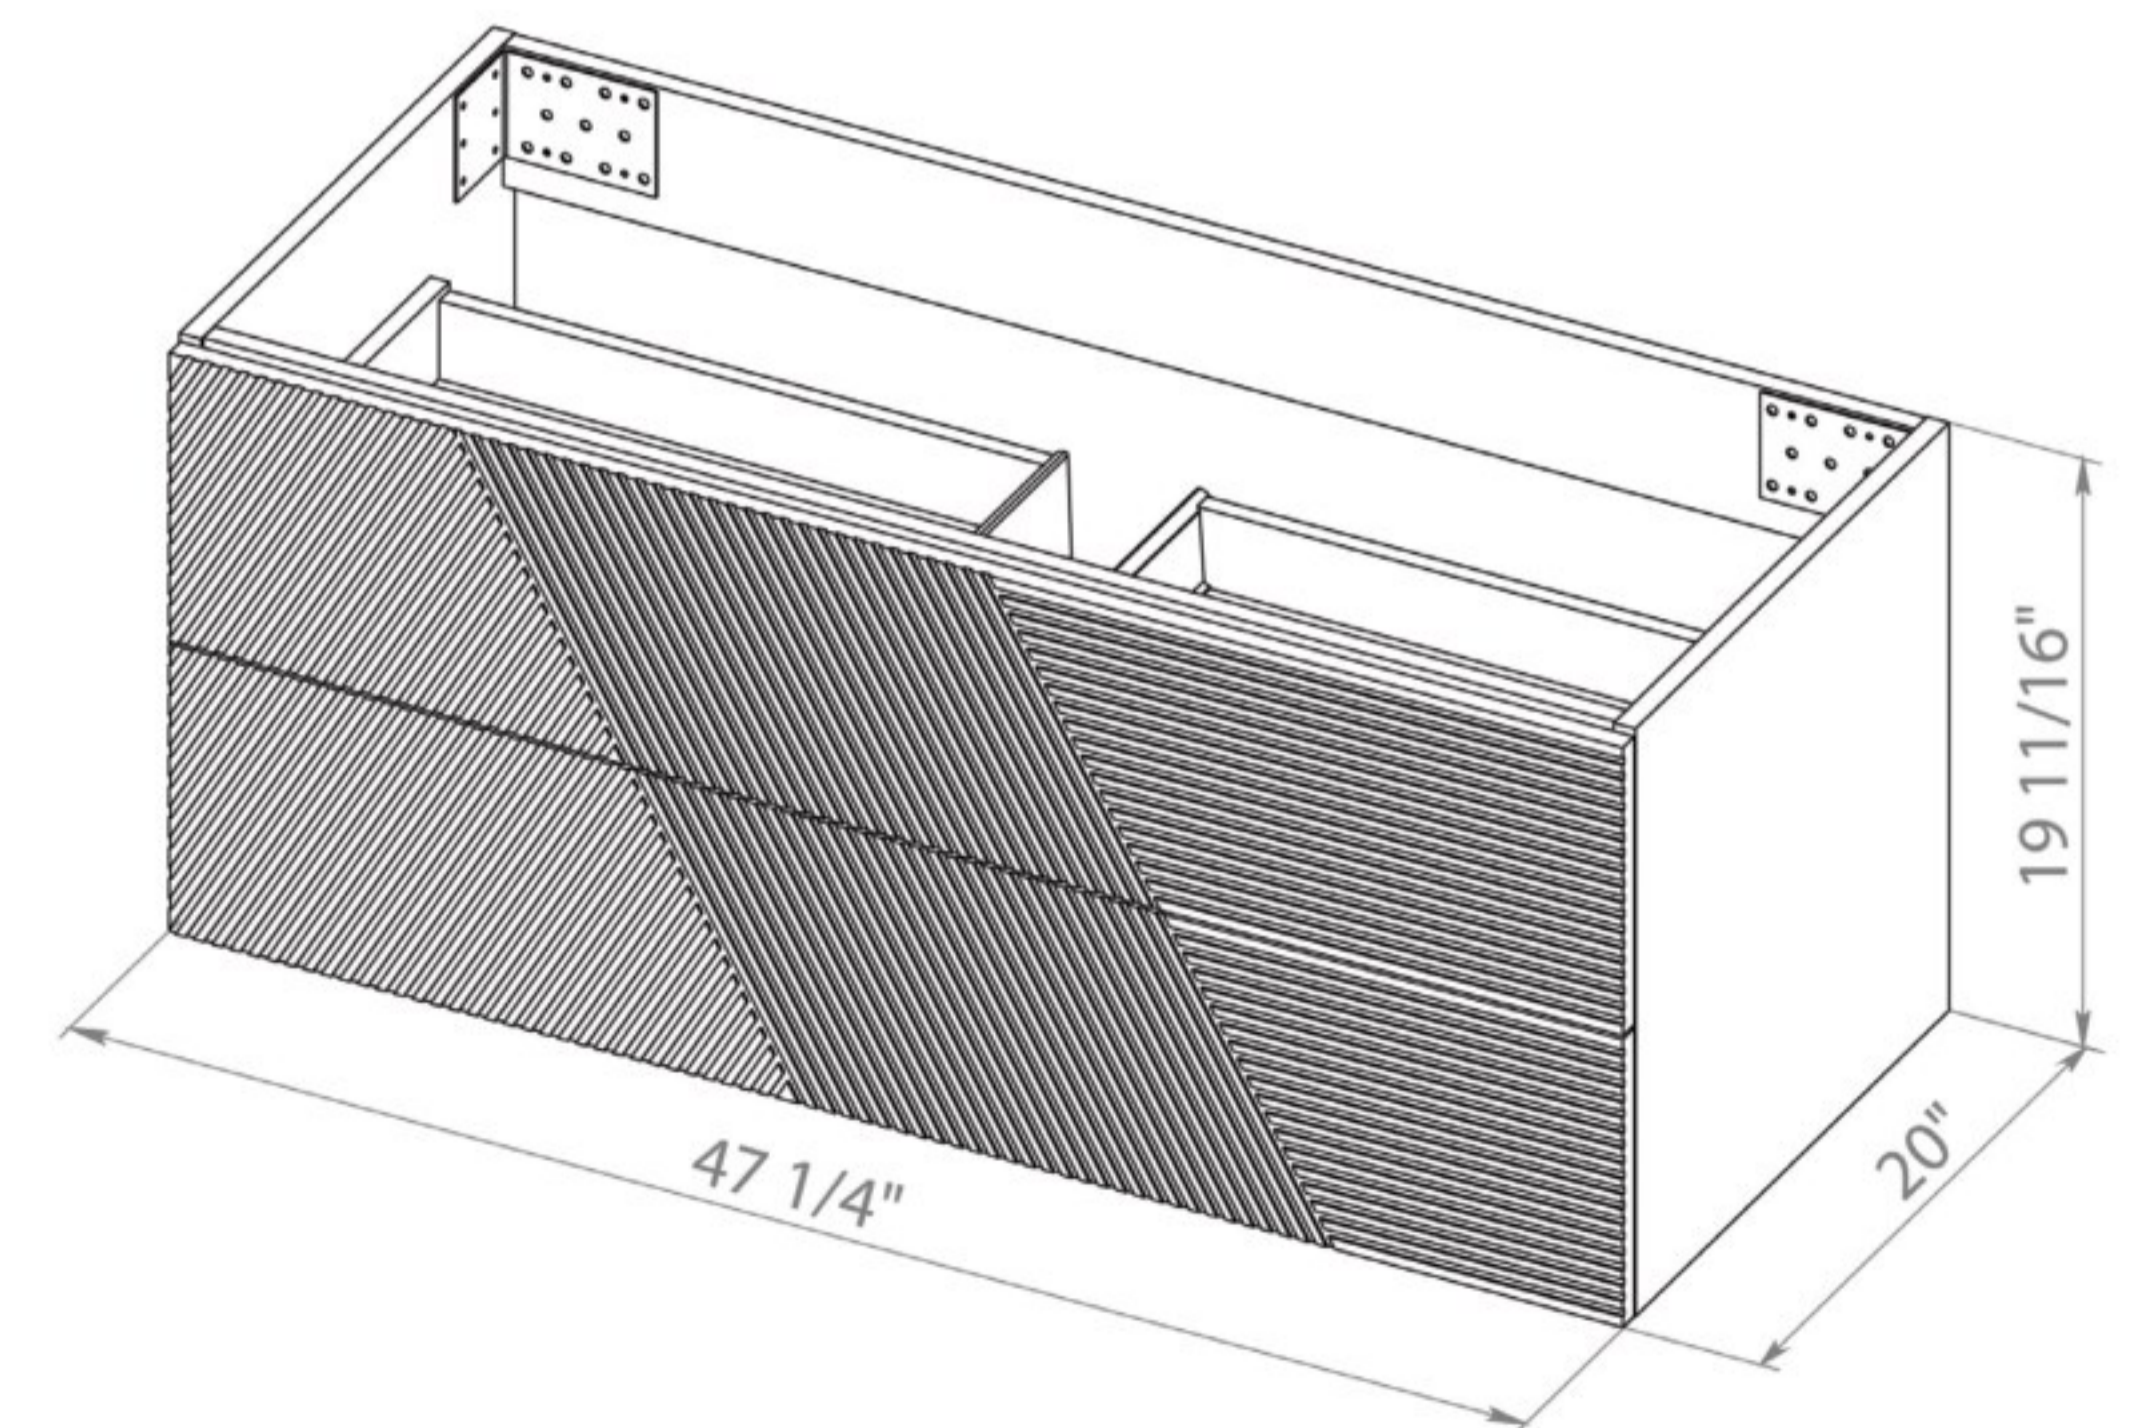

Bath.
Oasis
VANITY COMFORT