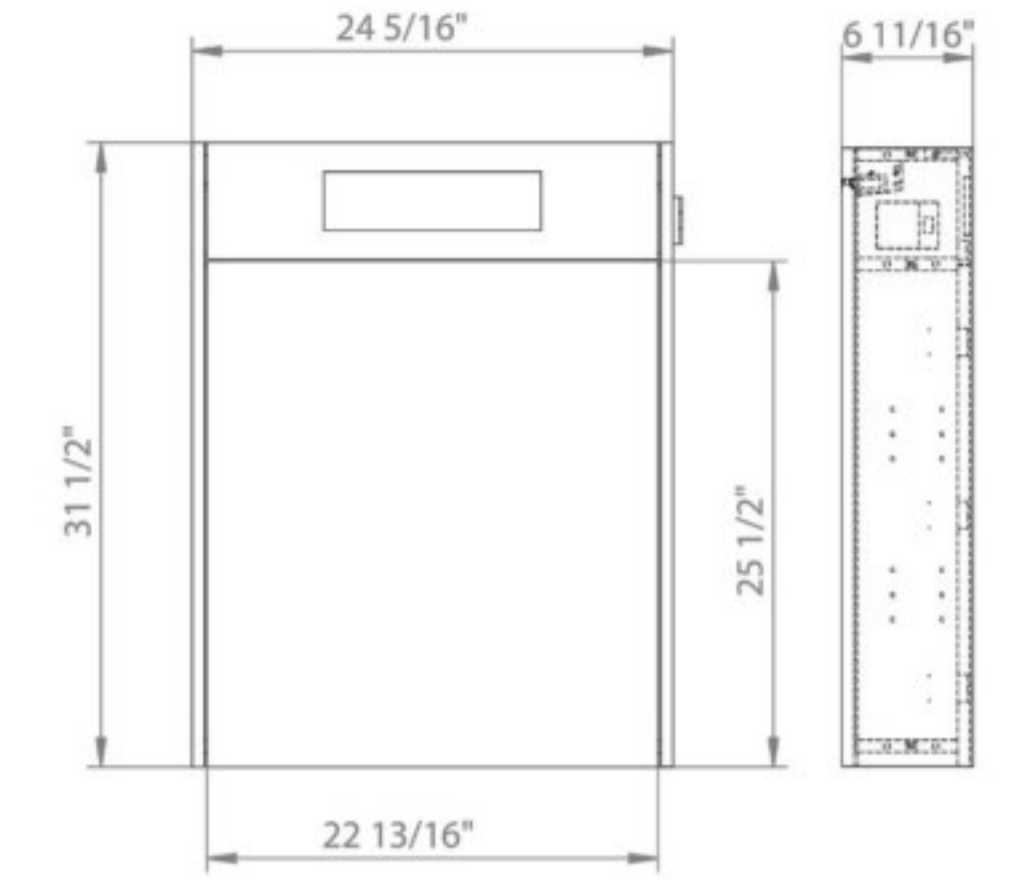

Spring 26
Mirror with LED lighting