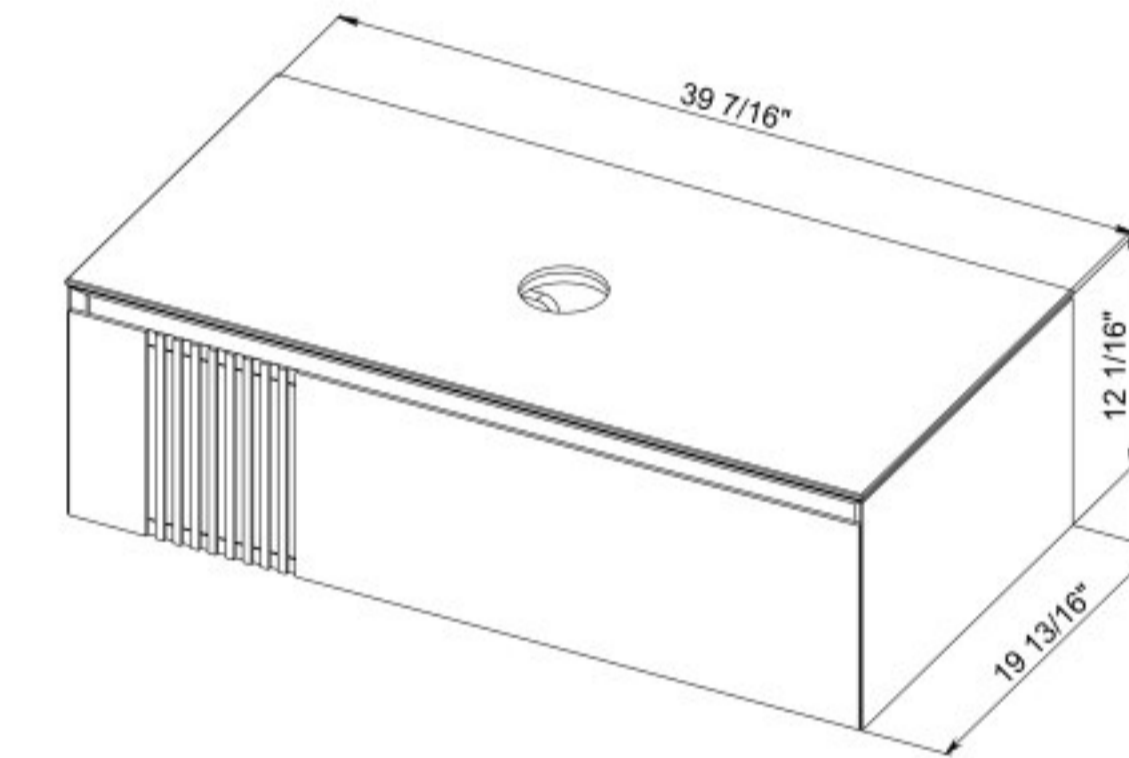

Washbasin ZERO 18,11"

Washbasin Olive 29,53"

MANHATTAN Anthracite Matt
Tall cabinet
Wall-mounted

MANHATTAN White Matt
Tall cabinet
Wall-mounted

NIAGARA 24

Niagara 24 Rosewood
Wall-mounted cabinet with
washbasin Frame 23.8"