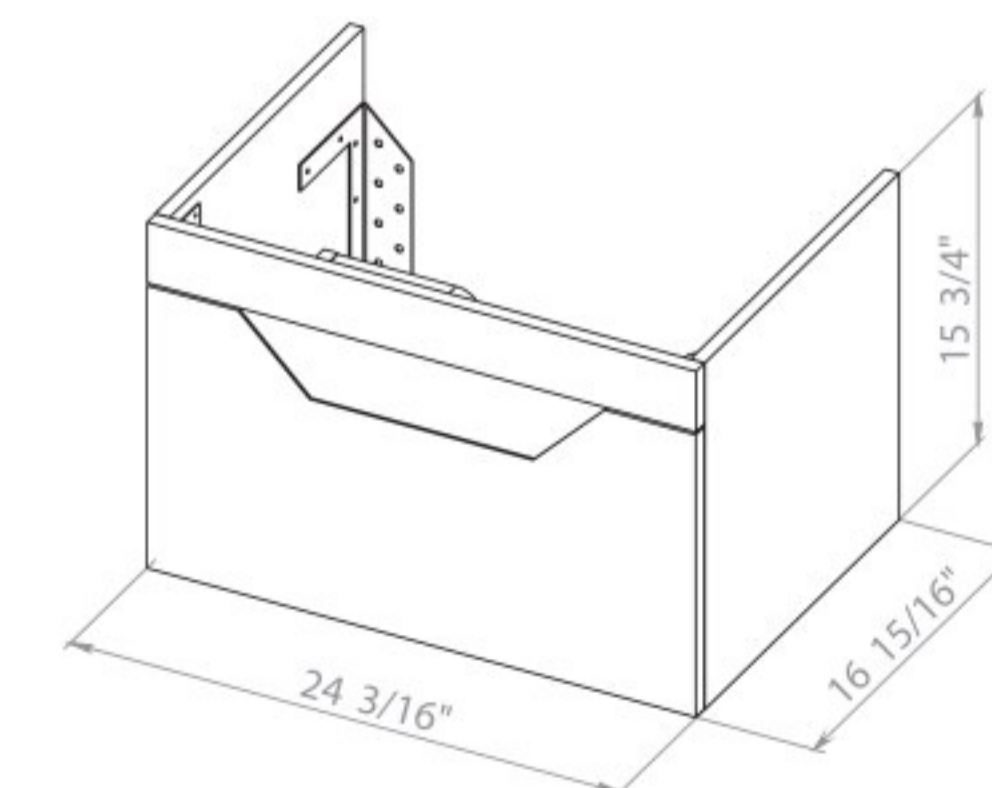

Trevi 40 White Matt
Mirror

TROY 26

Troy 26 Graphite Gloss
Wall-mounted cabinet with
washbasin Arte 25.6"

Troy 26 Mocca Gloss
Wall-mounted cabinet with
washbasin Arte 25.6"

Washbasin Arte 25.6"

TROY 30

Troy 30 Graphite Gloss
Wall-mounted cabinet with
washbasin Arte 29.5"