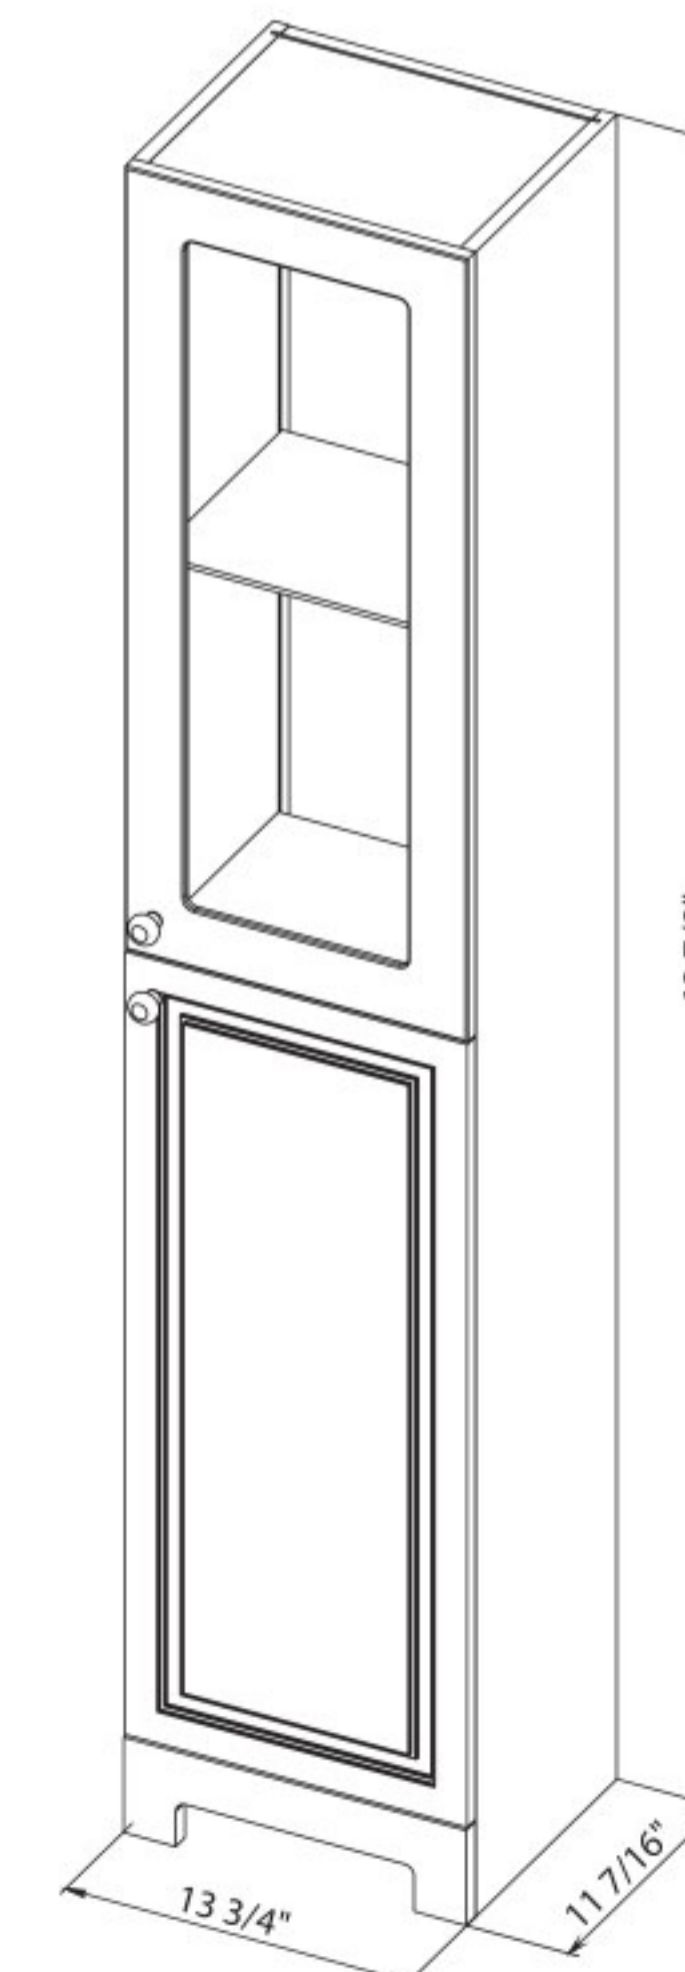

Classic 14 Brown Matt
Tall Cabinet

UNIVERSAL MIRRORS DONATELLO BLACK

NEW

**Bath.
Oasis**
VANITY COMFORT

Donatello Black 24
Mirror

Donatello Black 32
Mirror

Donatello Black 40
Mirror

**Bath.
Oasis**
VANITY COMFORT