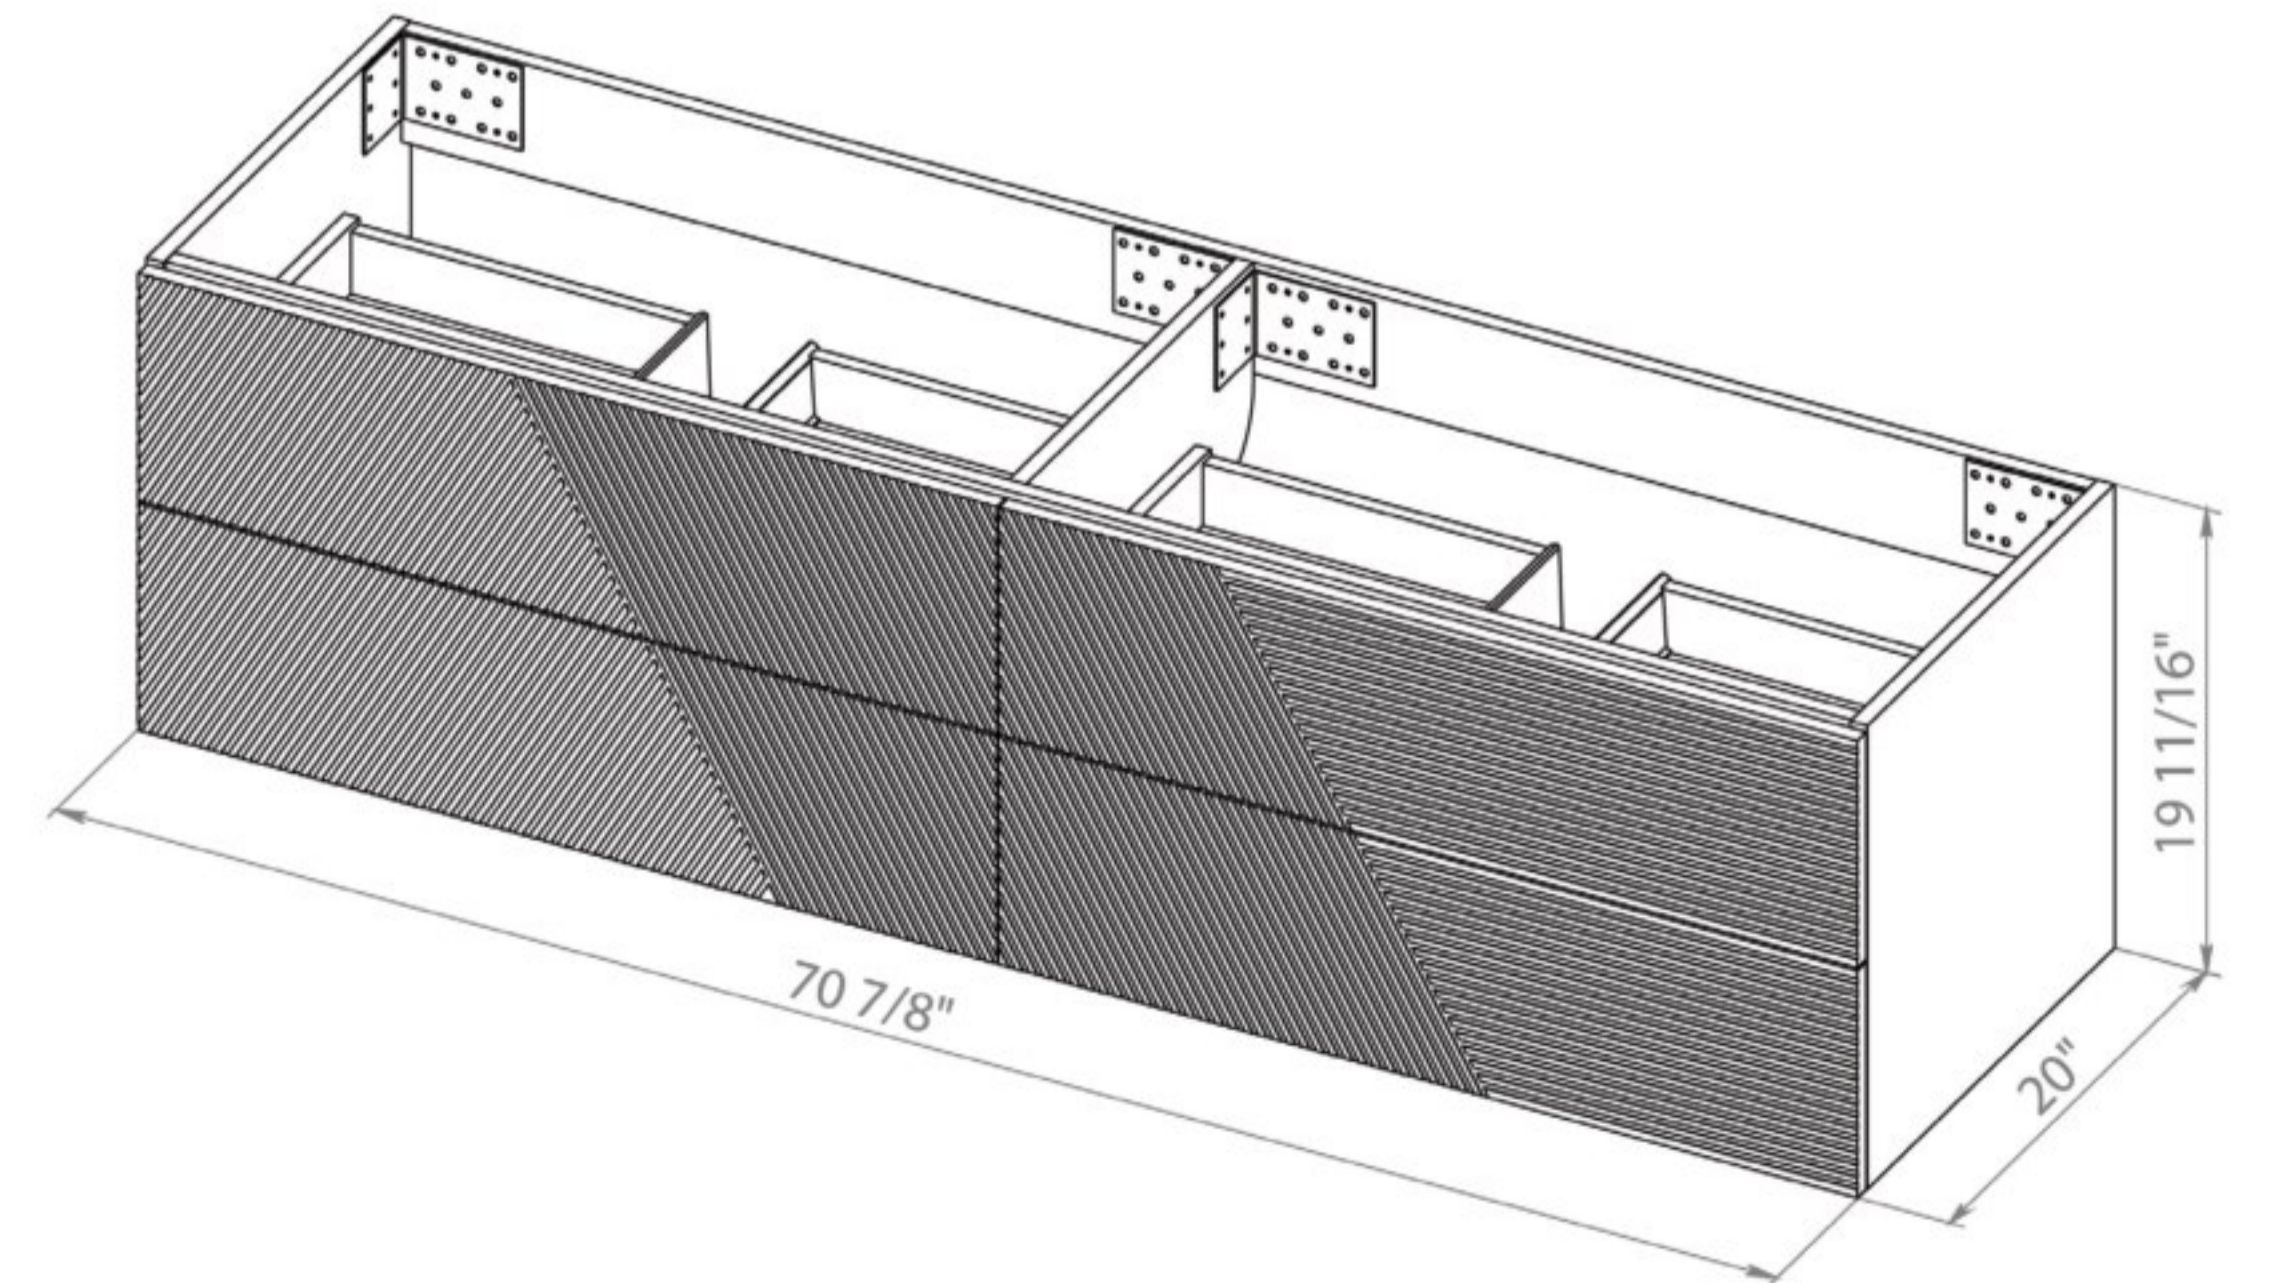

Bath.
Oasis
VANITY COMFORT