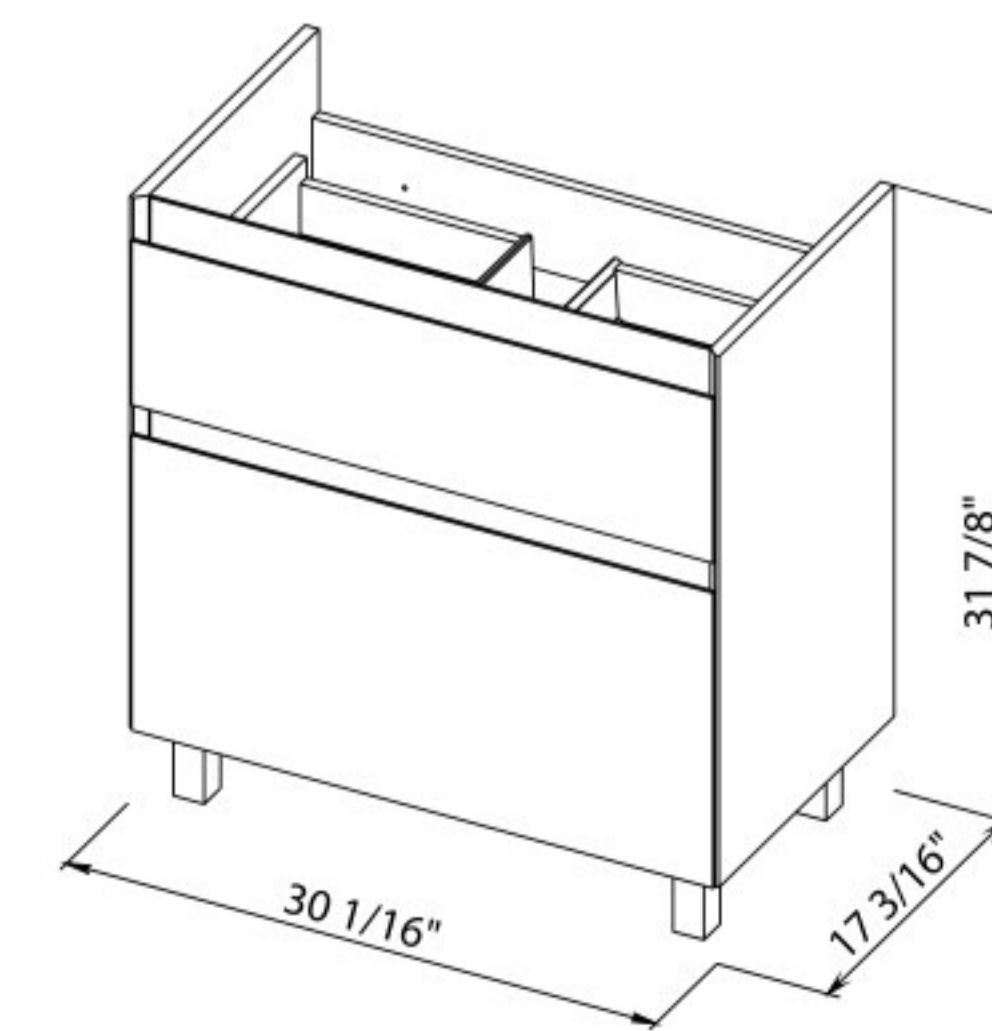

Bath. Oasis
VANITY COMFORT