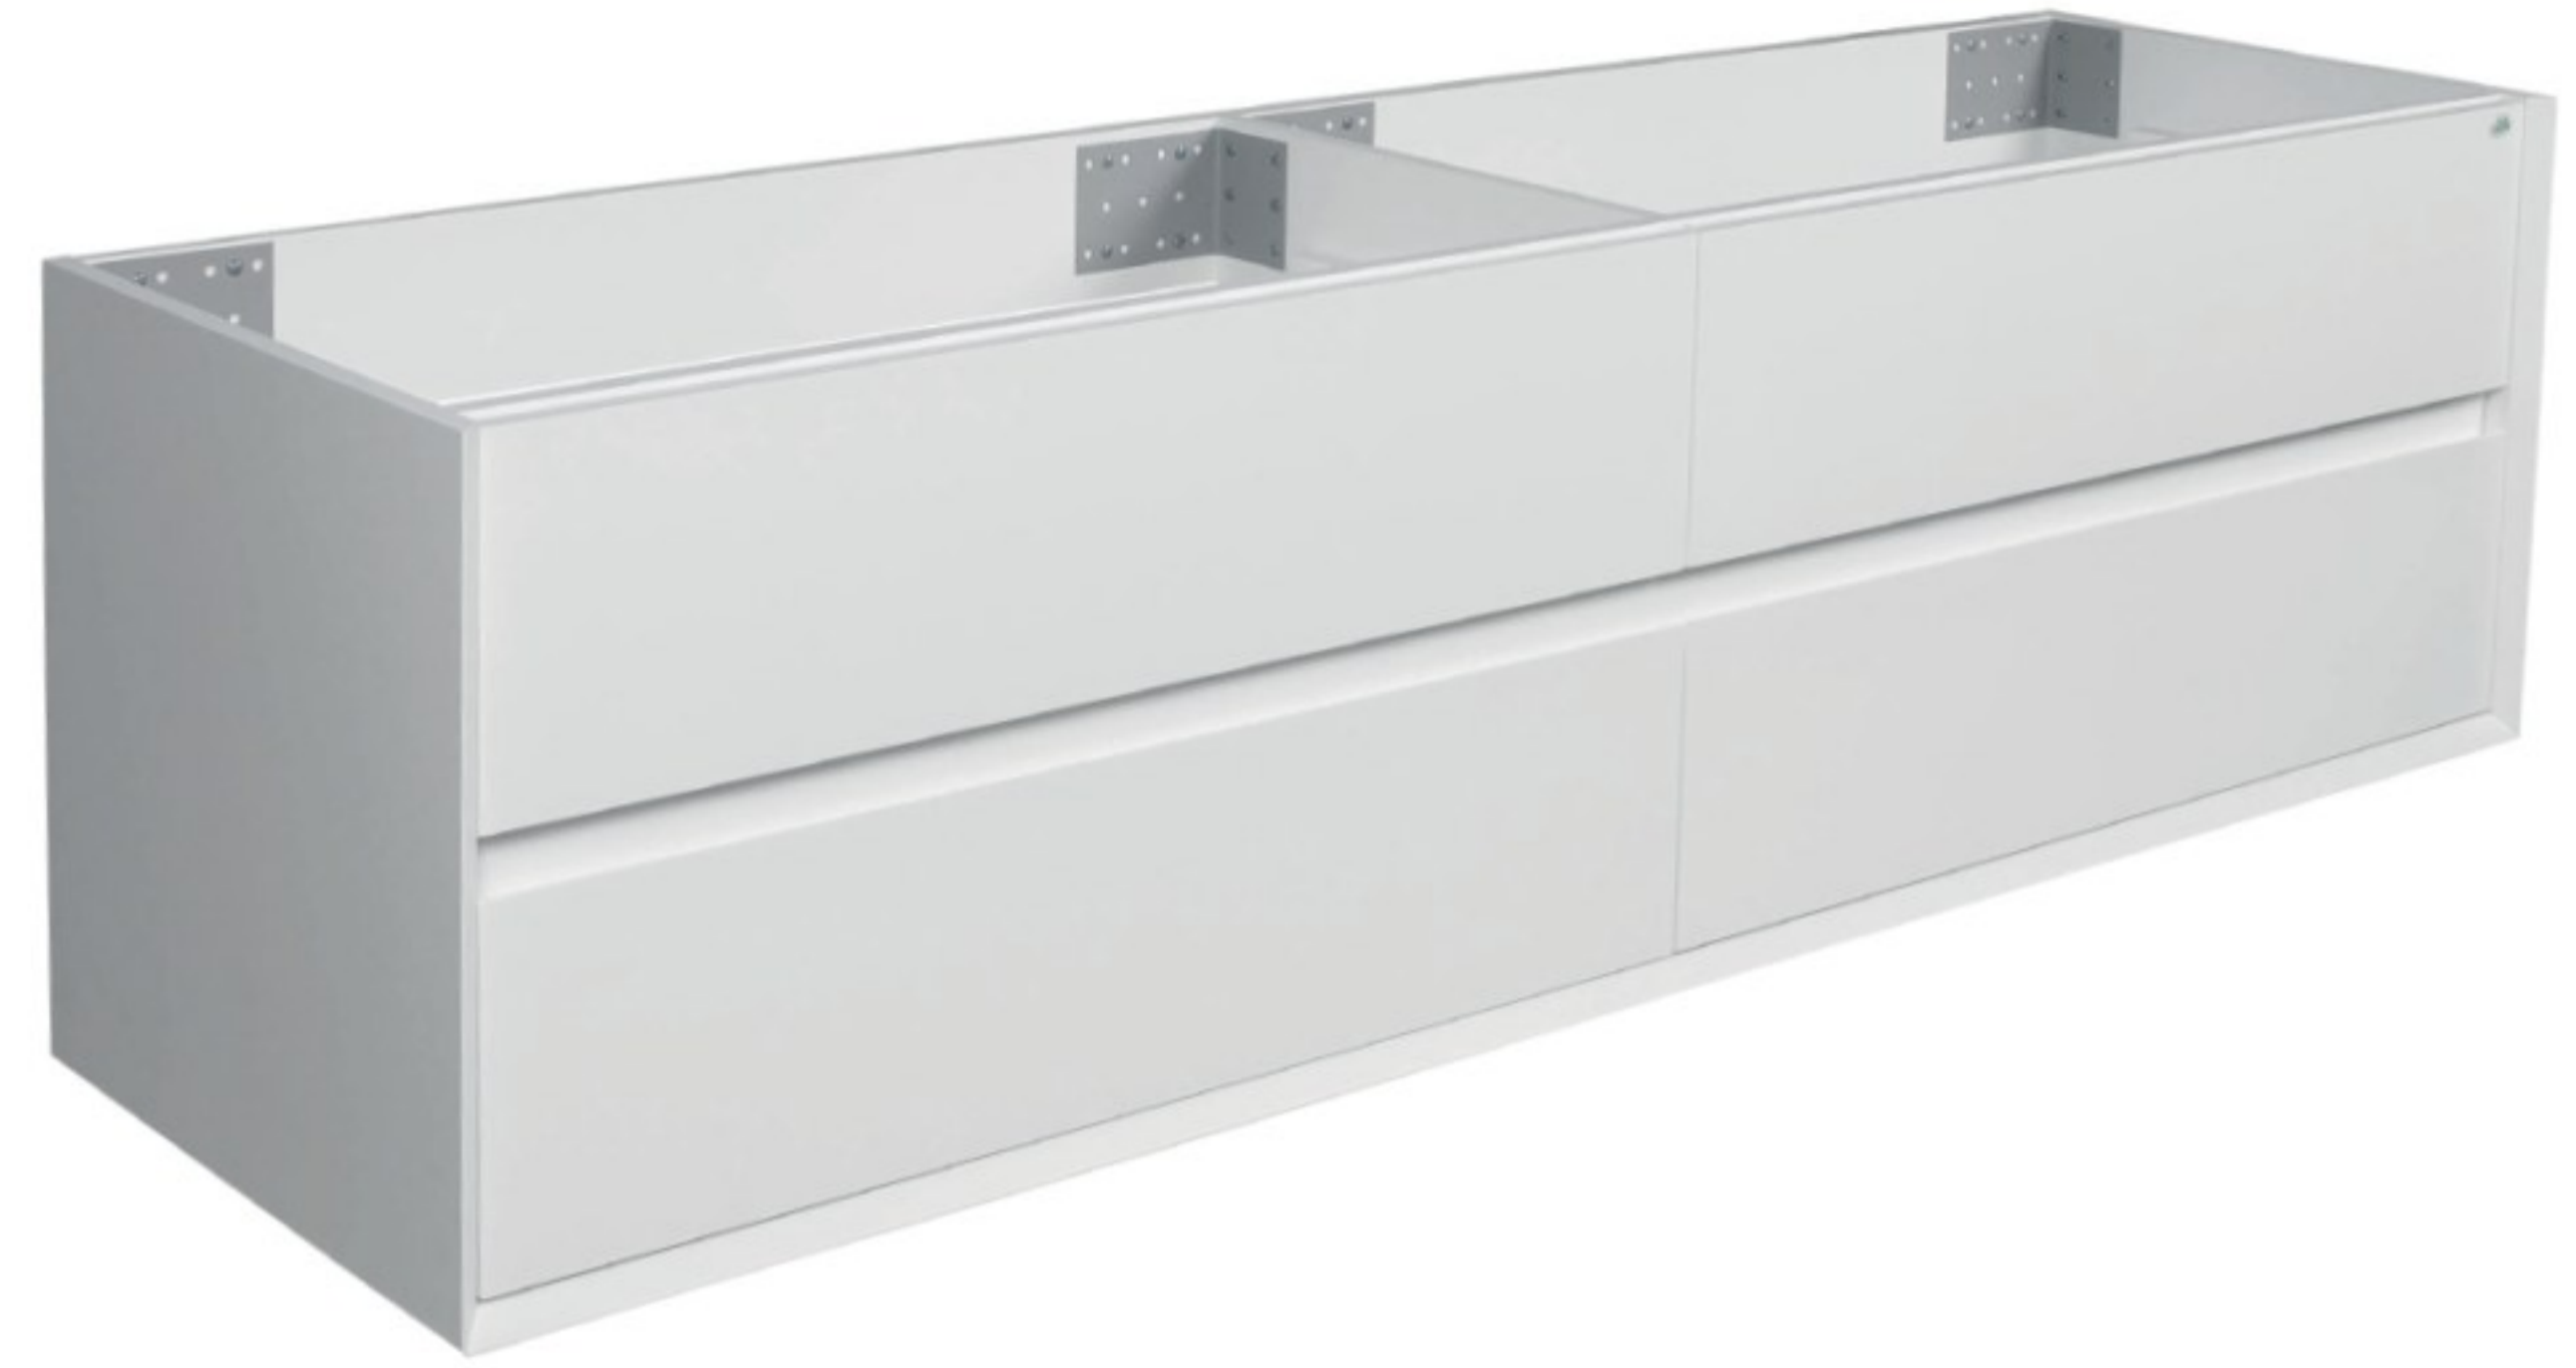

DONATO 60

NEW

Bath.
Oasis
VANITY COMFORT

2

Donato 60 White Matt
Wall-mounted cabinet

3

Bath.
Oasis
VANITY COMFORT

DONATO 72