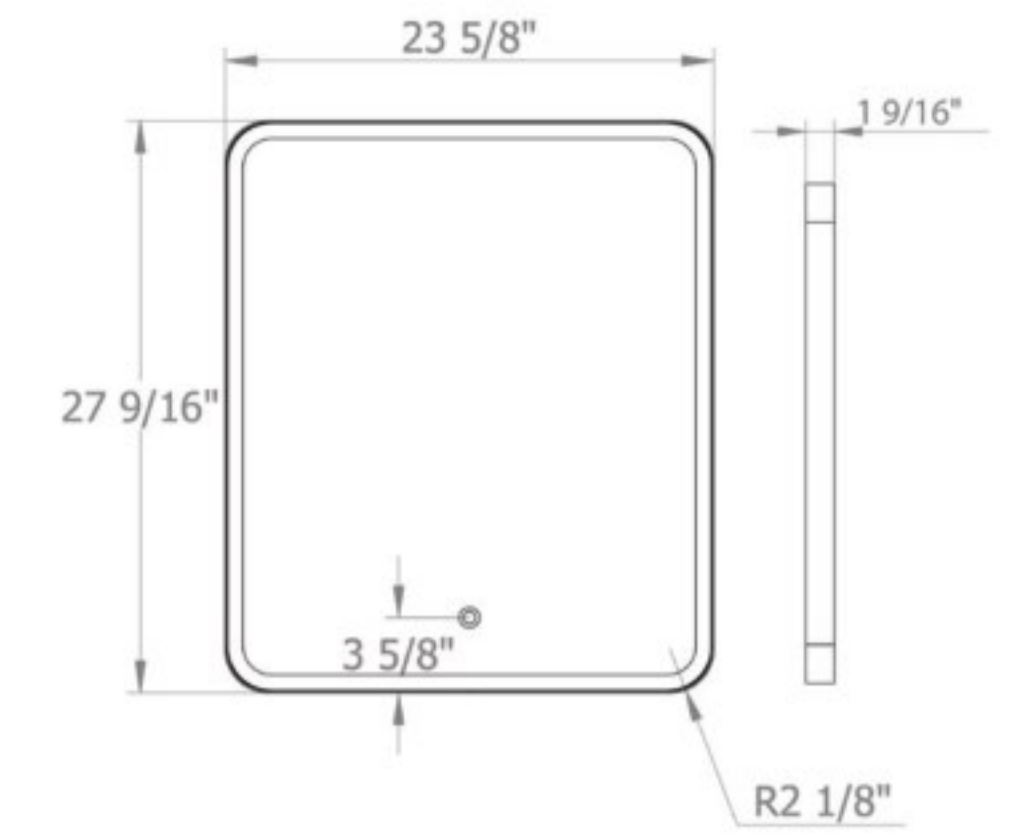

UNIVERSAL MIRRORS DONATELLO GOLD

Donatello Gold 24
Mirror

Donatello Gold 32
Mirror