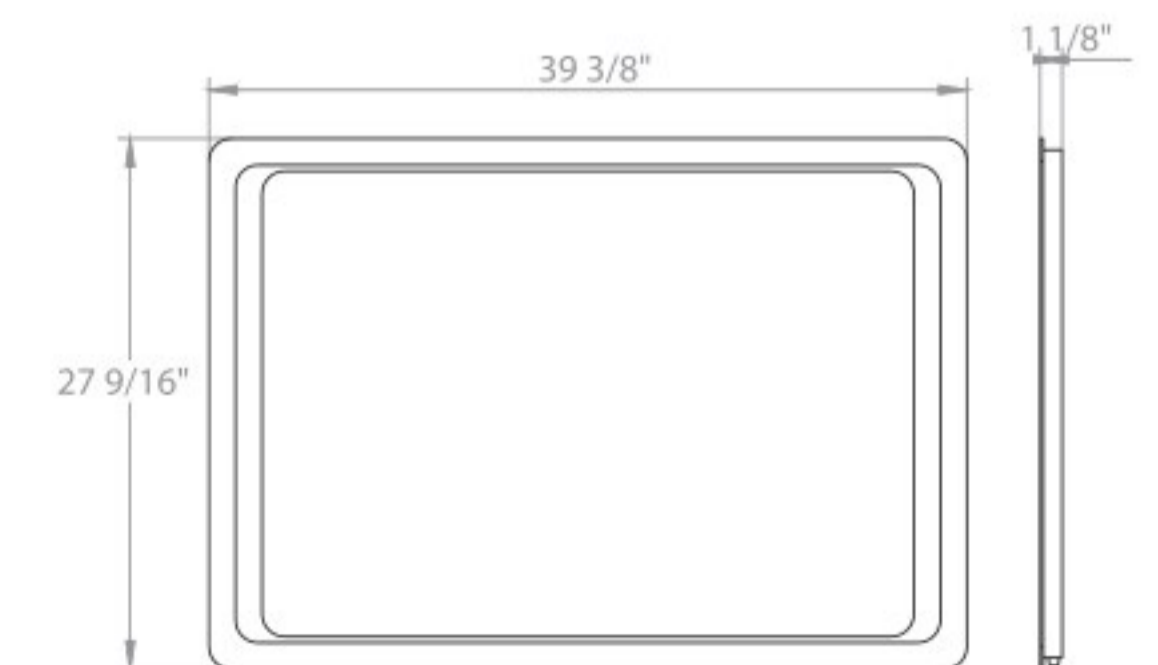

Omega 40
Mirror with LED lighting