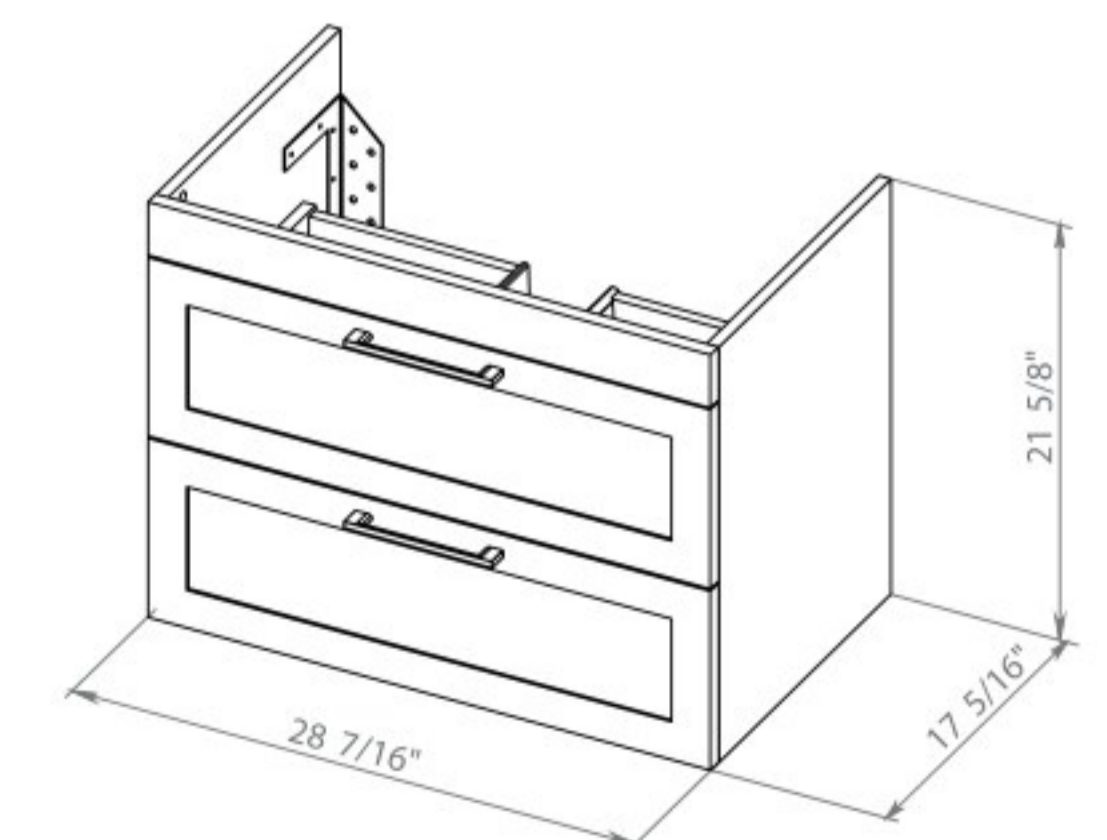

Washbasin Arte 29.5"

PALM BEACH 34

Bath Oasis
VANITY COMFORT

Palm beach 34 Natural Teak
Wall-mounted cabinet with washbasin Arte 33.3"

Palm beach 34 White Matt
Wall-mounted cabinet with washbasin Arte 33.3"