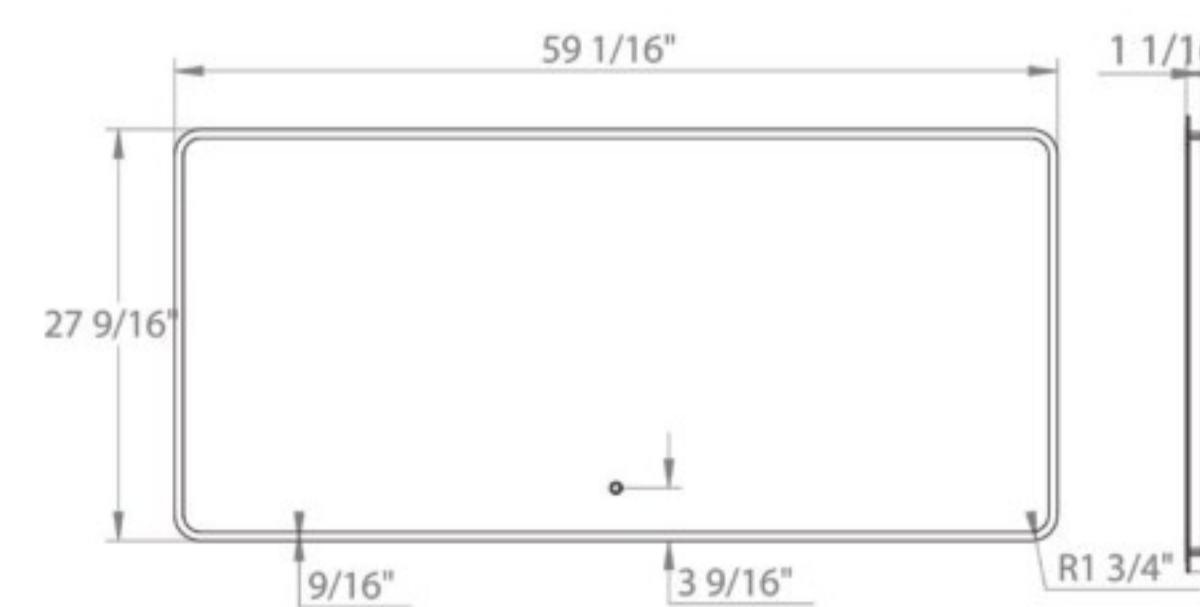

Moon 60
Mirror with LED lighting

Bath. Oasis
VANITY COMFORT