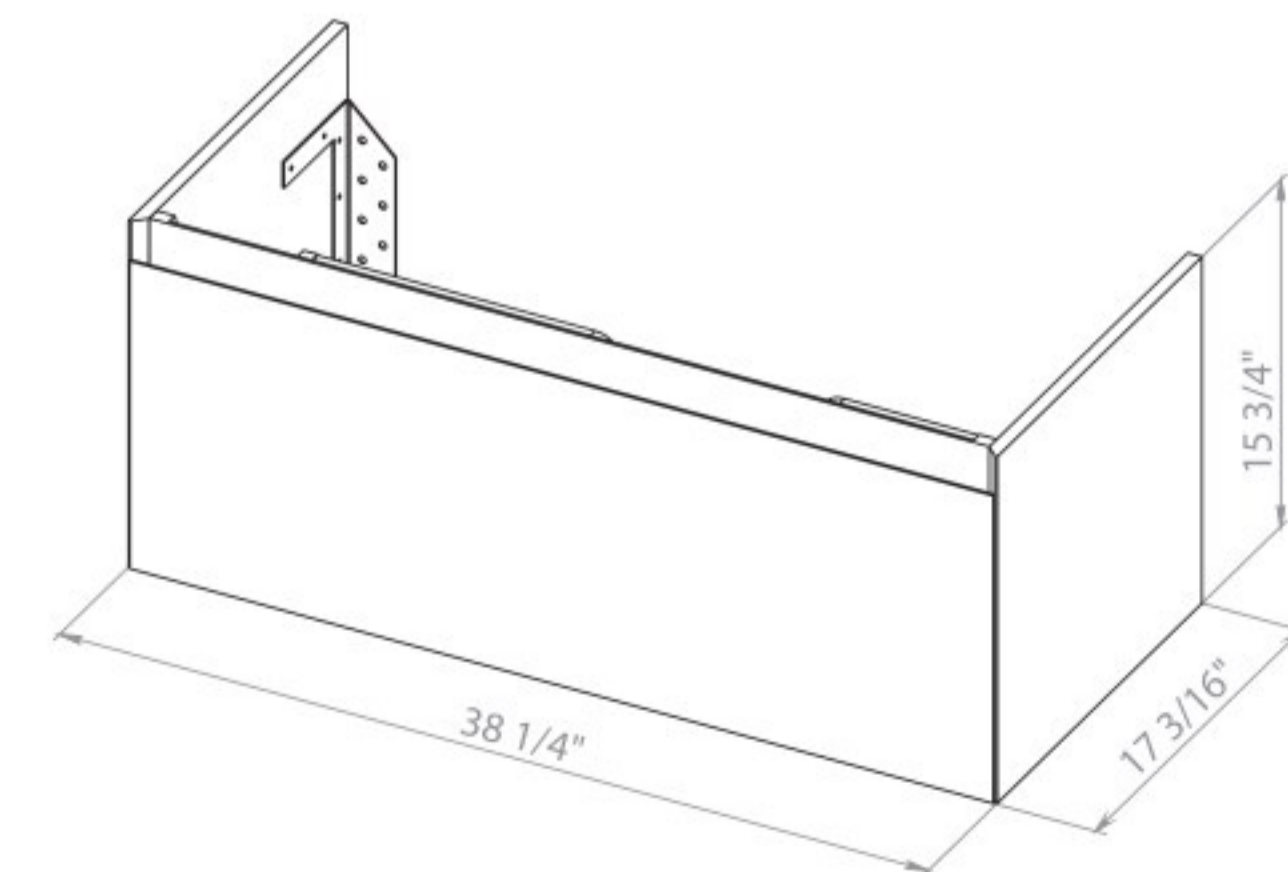

MAGIC 34

Magic 34 Antracit Gloss
Wall-mounted cabinet with
washbasin Arte 33.3"

Washbasin Arte 33.3"

MAGIC 40

Magic 40 Antracit Gloss
Wall-mounted cabinet with
washbasin Arte 39.6"

Washbasin Arte 39.6"

MONROE 26