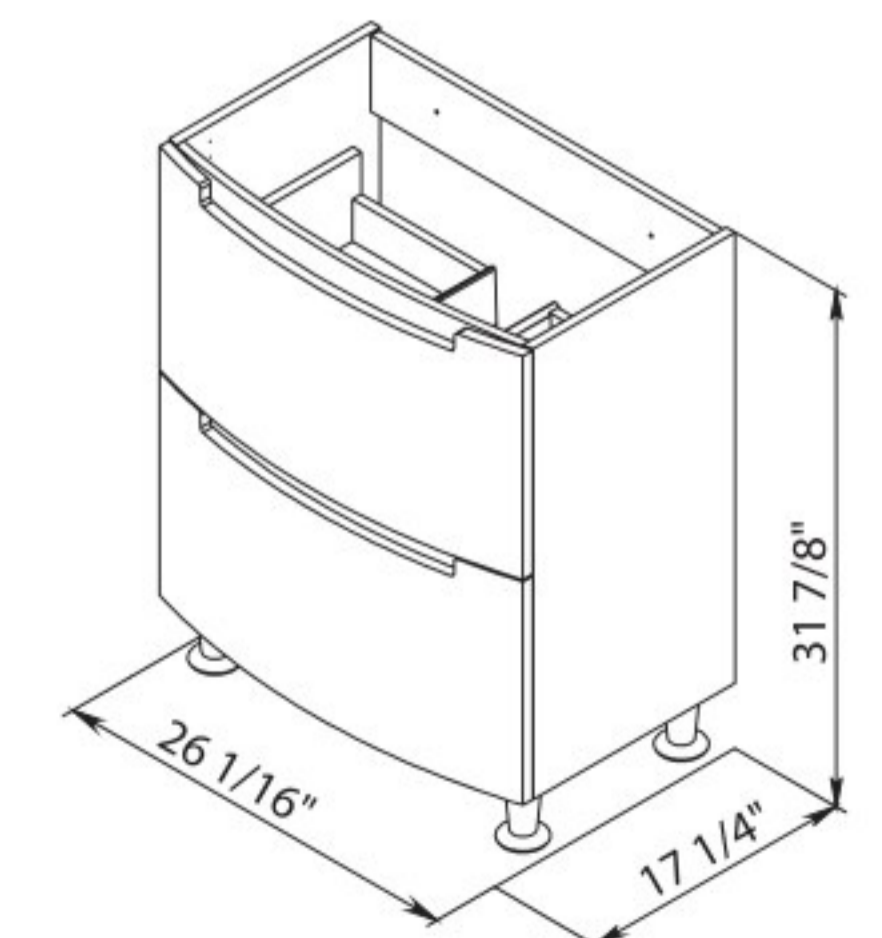

Delux 27 Natural Teak
Cabinet with washbasin
Delta 26.3"

Delux 27 Gray Matt
Cabinet with washbasin
Delta 26.3"

Delux 27 High Gloss White
Cabinet with washbasin
Delta 26.3"

Washbasin Delta 26.3"

Delux 32 Rosewood
Cabinet with washbasin
Delta 31.3"