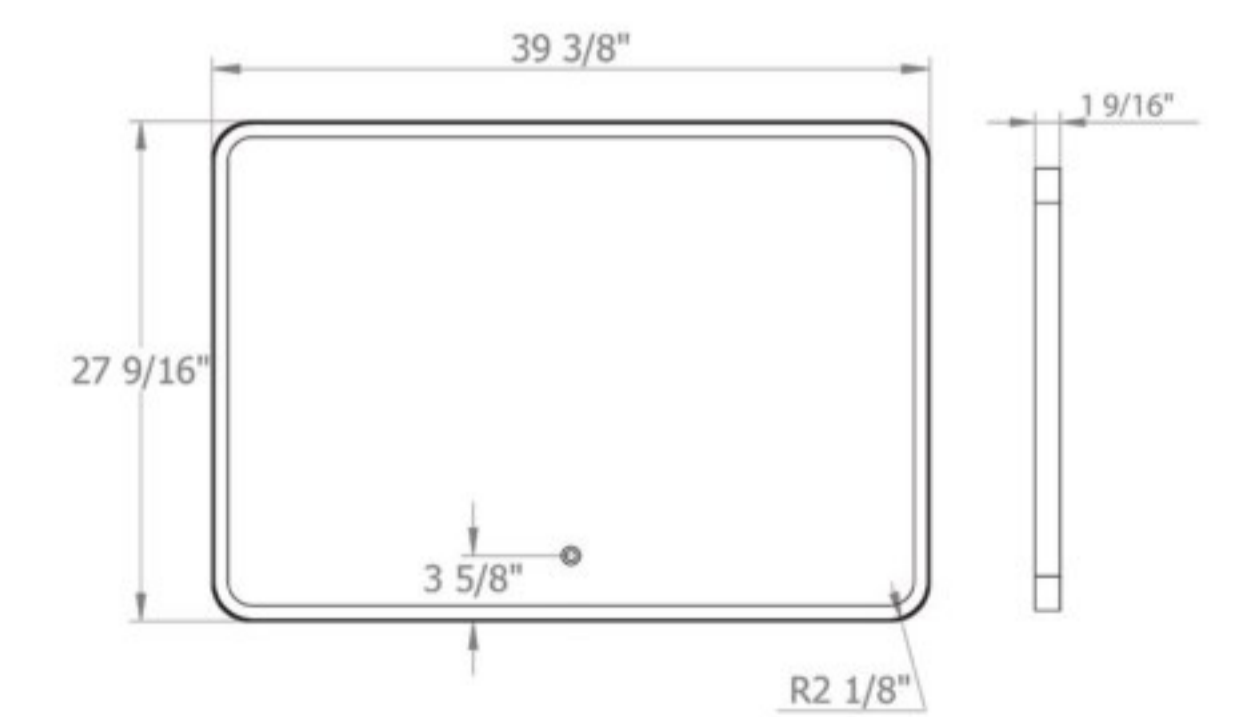

Classic 14 Brown Matt
Tall Cabinet

UNIVERSAL MIRRORS DONATELLO BLACK

NEW

**Bath.
Oasis**
VANITY COMFORT

Donatello Black 24
Mirror

Donatello Black 32
Mirror

Donatello Black 40
Mirror

**Bath.
Oasis**
VANITY COMFORT