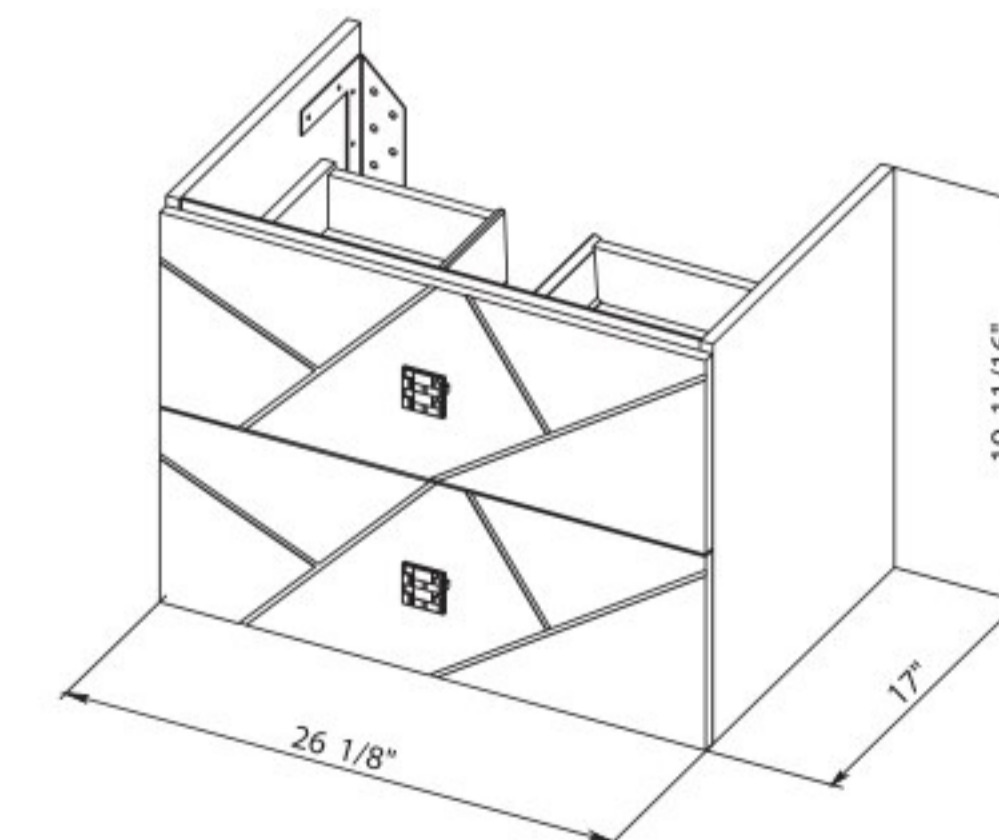

**Bath.
Oasis**
VANITY COMFORT

Picasso 28 Antracit Matt

Wall-mounted cabinet with
washbasin Frame 27.6"

Picasso 28 White Matt

Wall-mounted cabinet with
washbasin Frame 27.6"

Washbasin Frame 27.6"

**Bath.
Oasis**
VANITY COMFORT