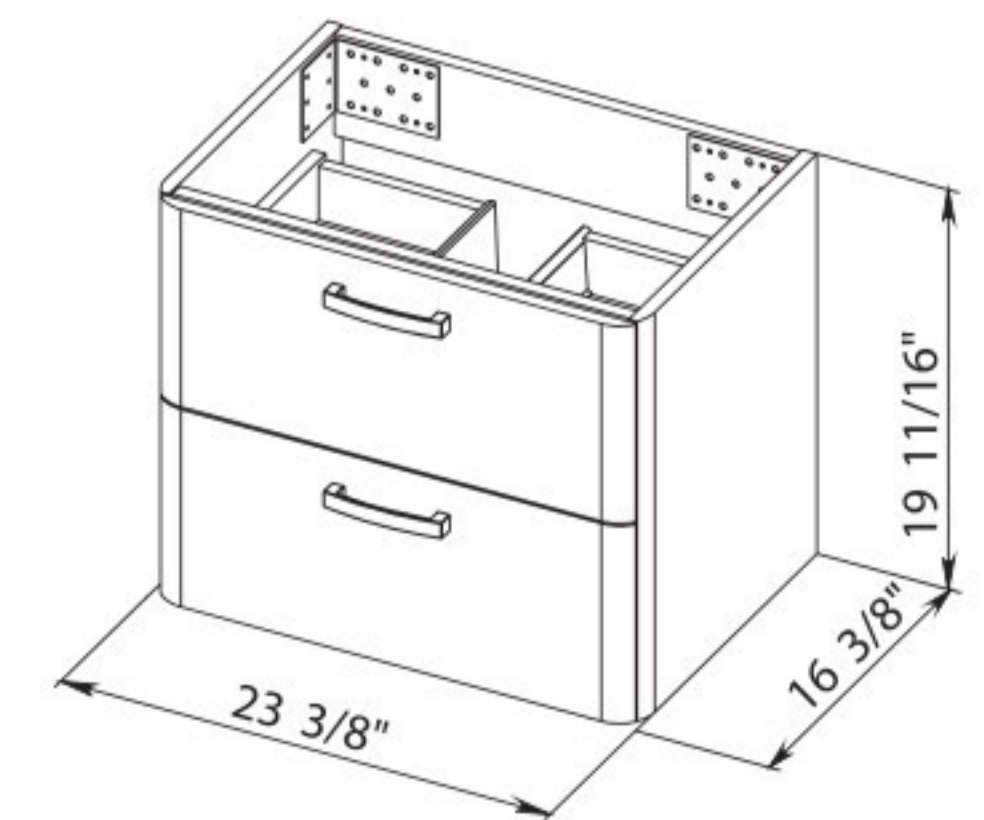

**Bath
Oasis**
VANITY COMFORT