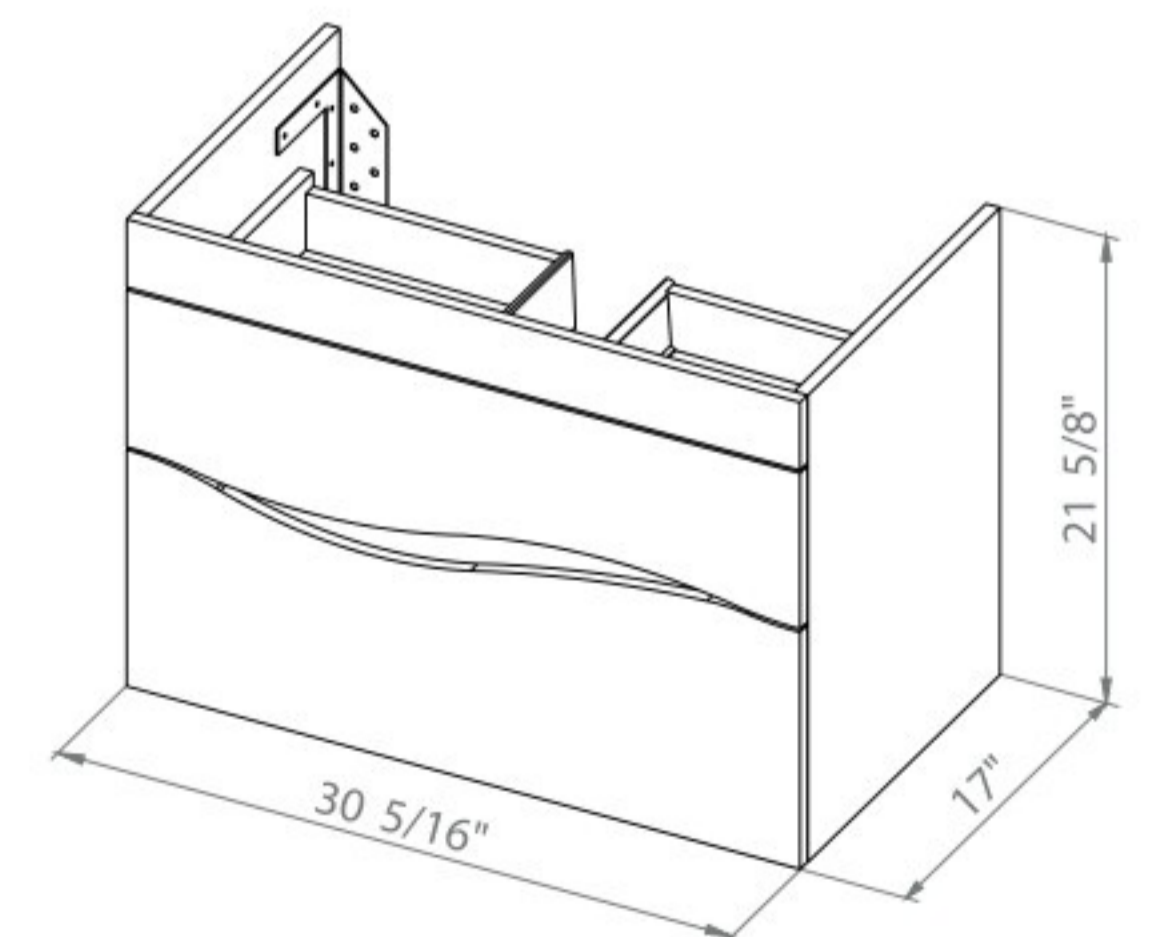

Washbasin Frame 31.5"

WAVE 40

**Bath.
Oasis**
VANITY COMFORT

Wave 40 Rosewood
Wall-mounted cabinet with
washbasin Frame 39.6"

Wave 40 Natural Teak
Wall-mounted cabinet with
washbasin Frame 39.6"

Wave 40 Gray Matt
Wall-mounted cabinet with
washbasin Frame 39.6"