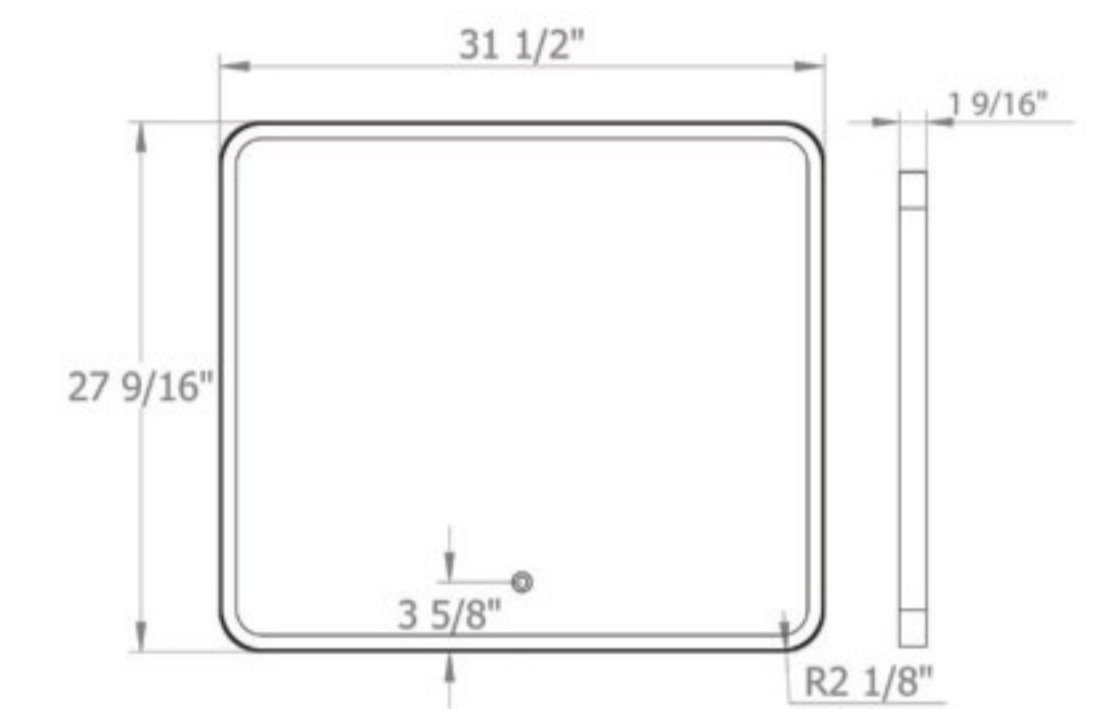

Classic 14 Brown Matt
Tall Cabinet

UNIVERSAL MIRRORS DONATELLO BLACK

NEW

**Bath.
Oasis**
VANITY COMFORT

Donatello Black 24
Mirror

Donatello Black 32
Mirror

Donatello Black 40
Mirror

**Bath.
Oasis**
VANITY COMFORT