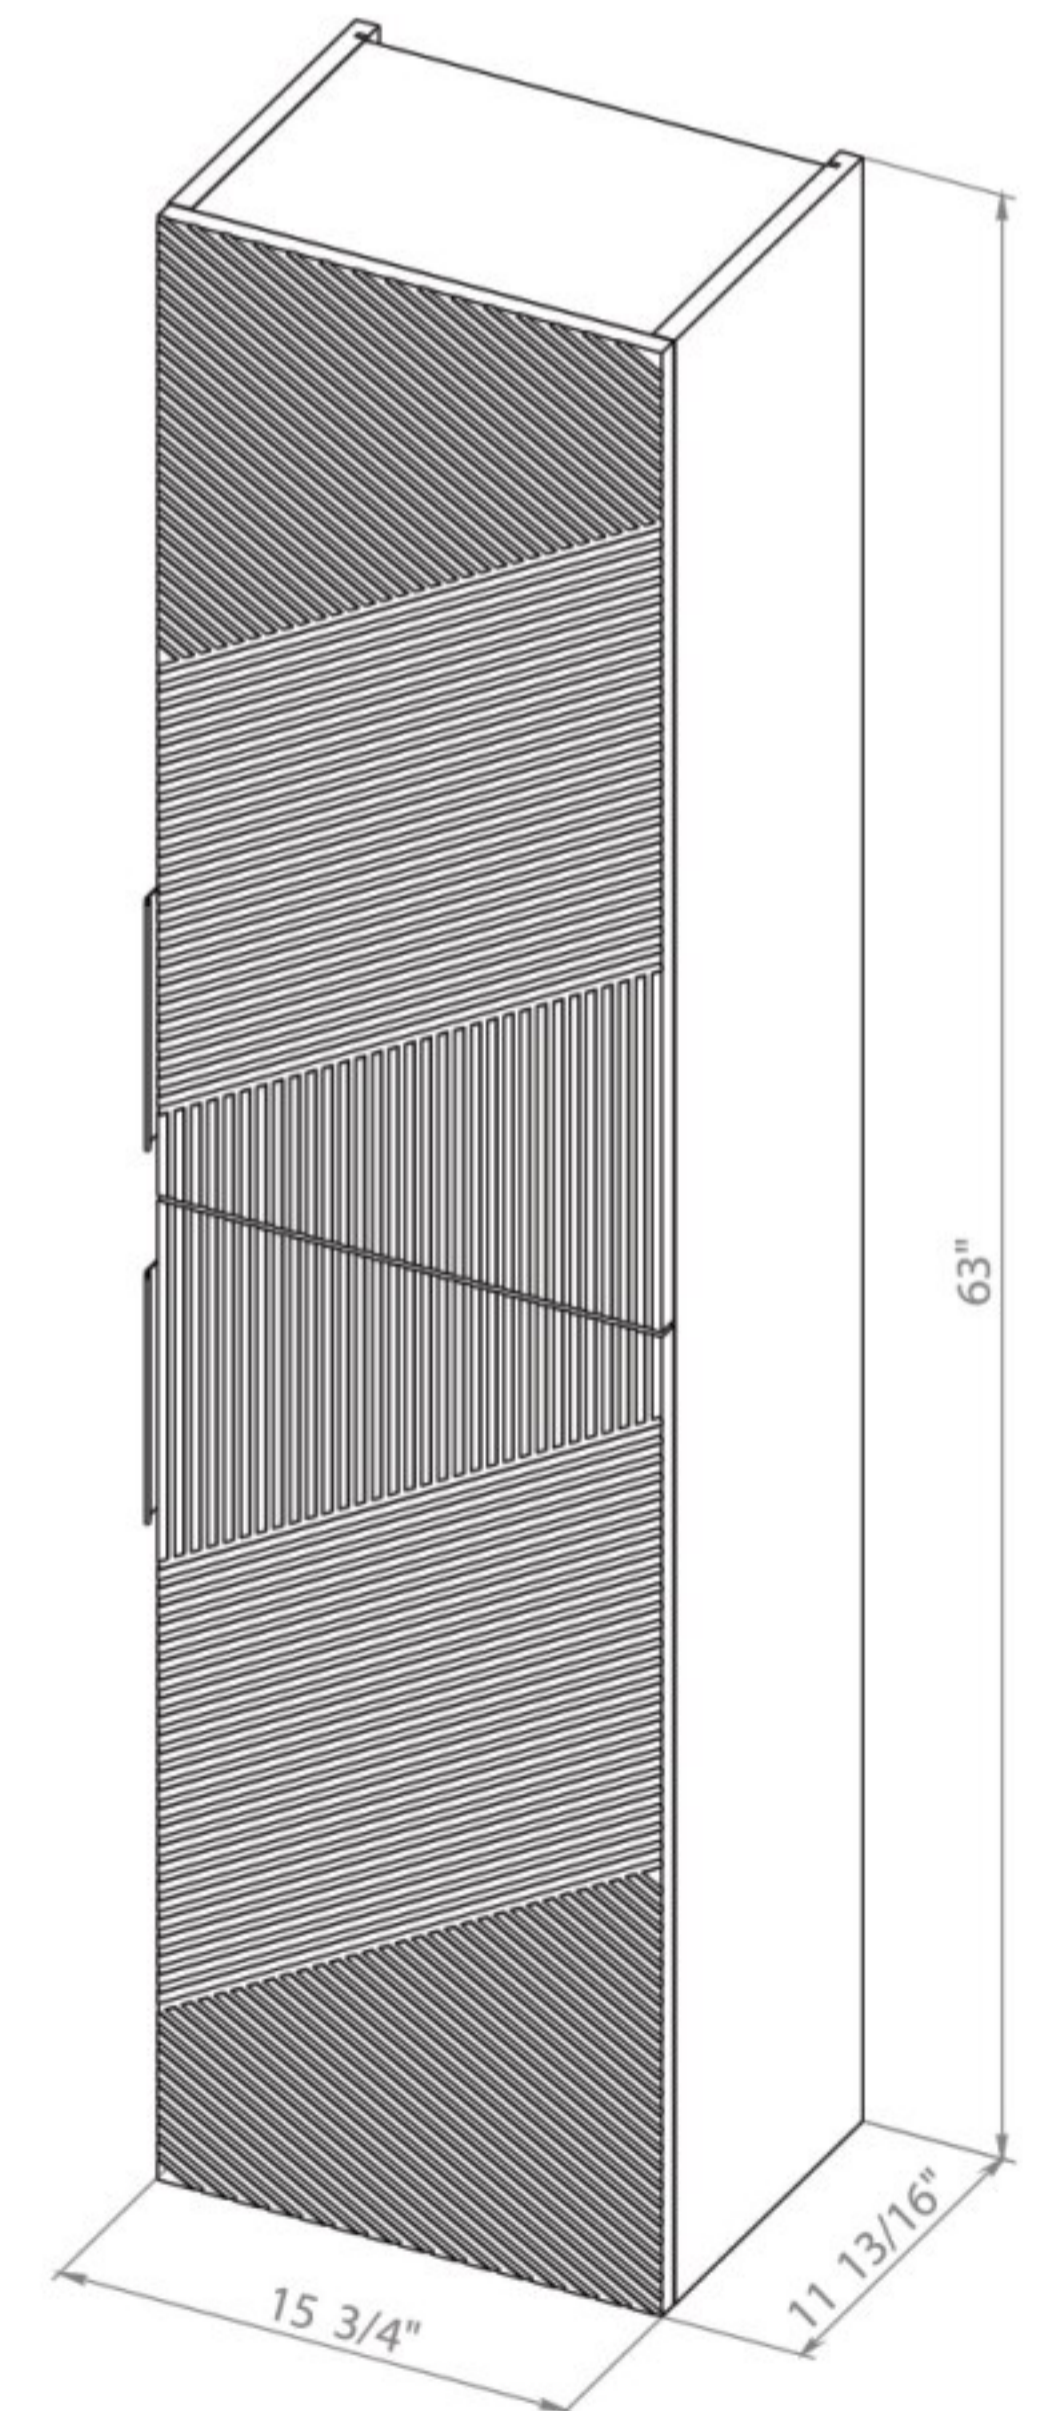

NEW

Bath.
Oasis
VANITY COMFORT

Leonardo 72 White Matt
Wall-mounted cabinet

Bath.
Oasis
VANITY COMFORT

LEONARDO 16

NEW

Bath.
Oasis
VANITY COMFORT

Leonardo 16 White Matt
Tall Cabinet