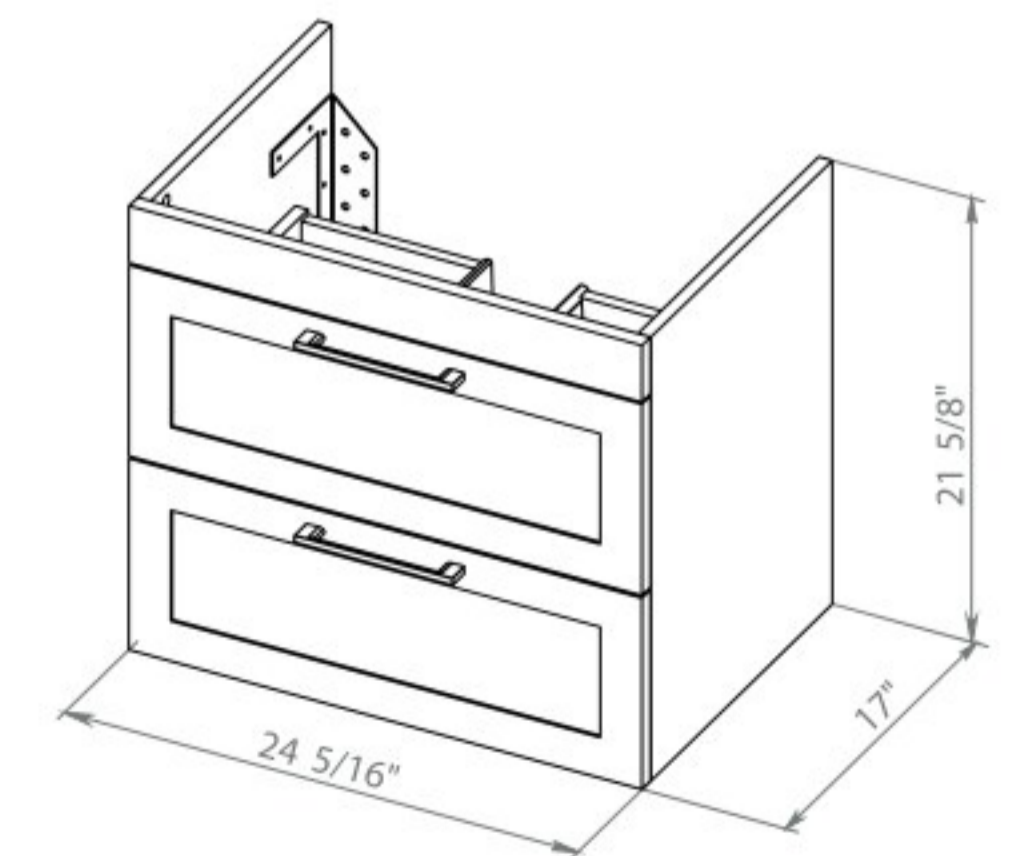

**Bath
Oasis**
VANITY COMFORT