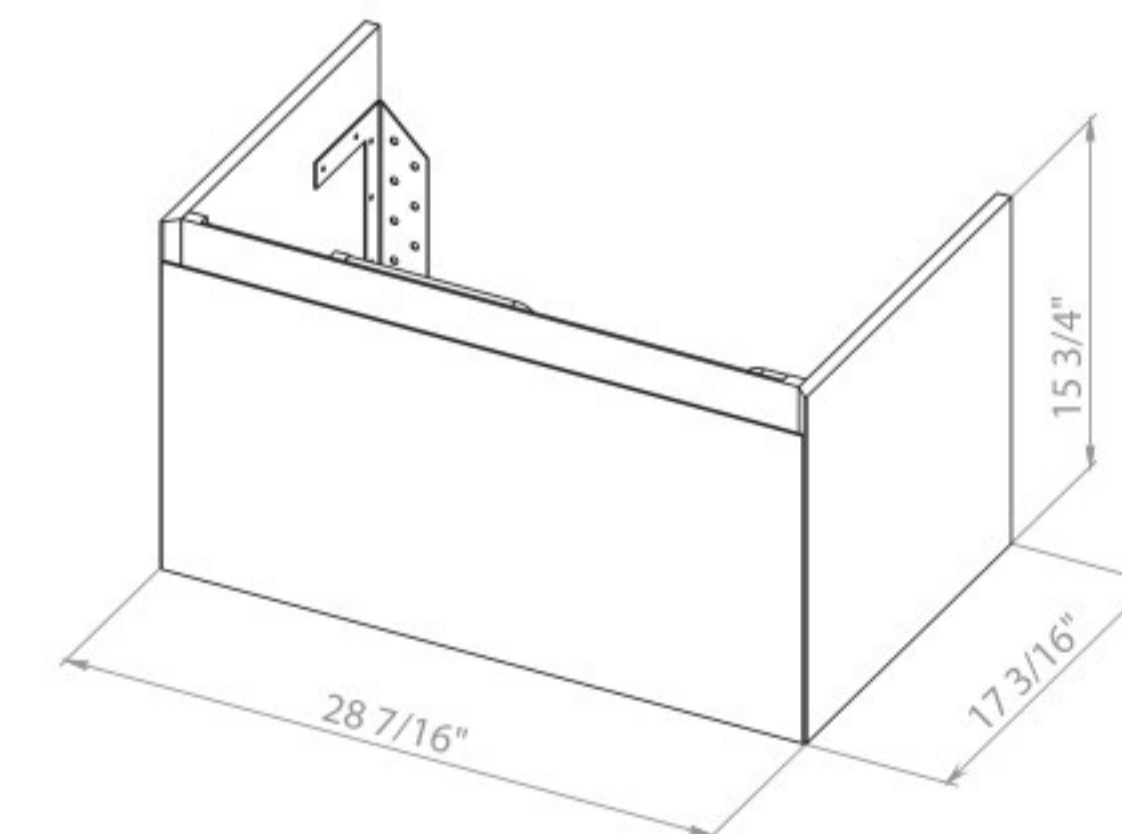

Washbasin Arte 39.6"

Magic 26 Antracit Gloss
Wall-mounted cabinet with
washbasin Arte 25.6"

Washbasin Arte 25.6"

Magic 30 Antracit Gloss
Wall-mounted cabinet with
washbasin Arte 29.5"

Washbasin Arte 29.5"