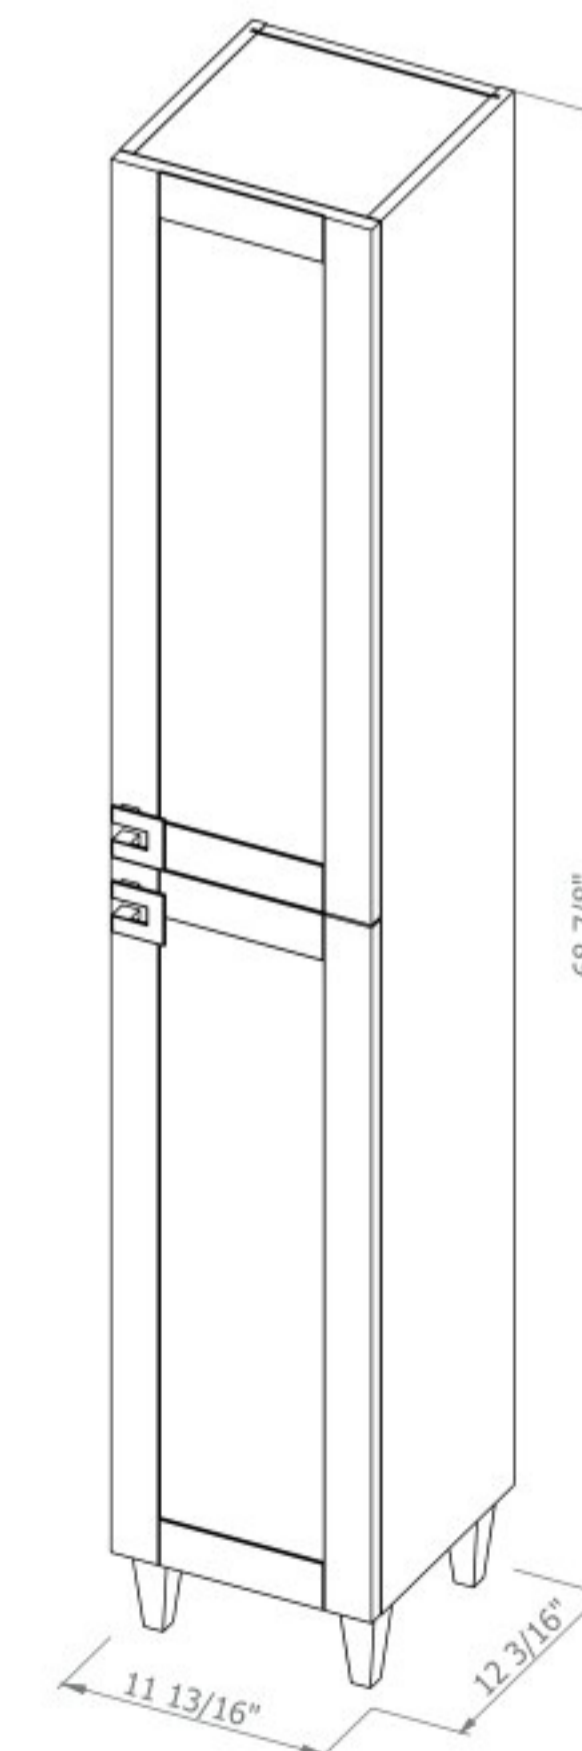

Washbasin Runa 27.5"

**Bath
Oasis**
VANITY COMFORT

WOODMIX 12

116

WOODMIX 12 White Matt
Tall Cabinet

WOODMIX 12 Grey Mat
Tall Cabinet

117

WOODMIX 26 MIRRORS