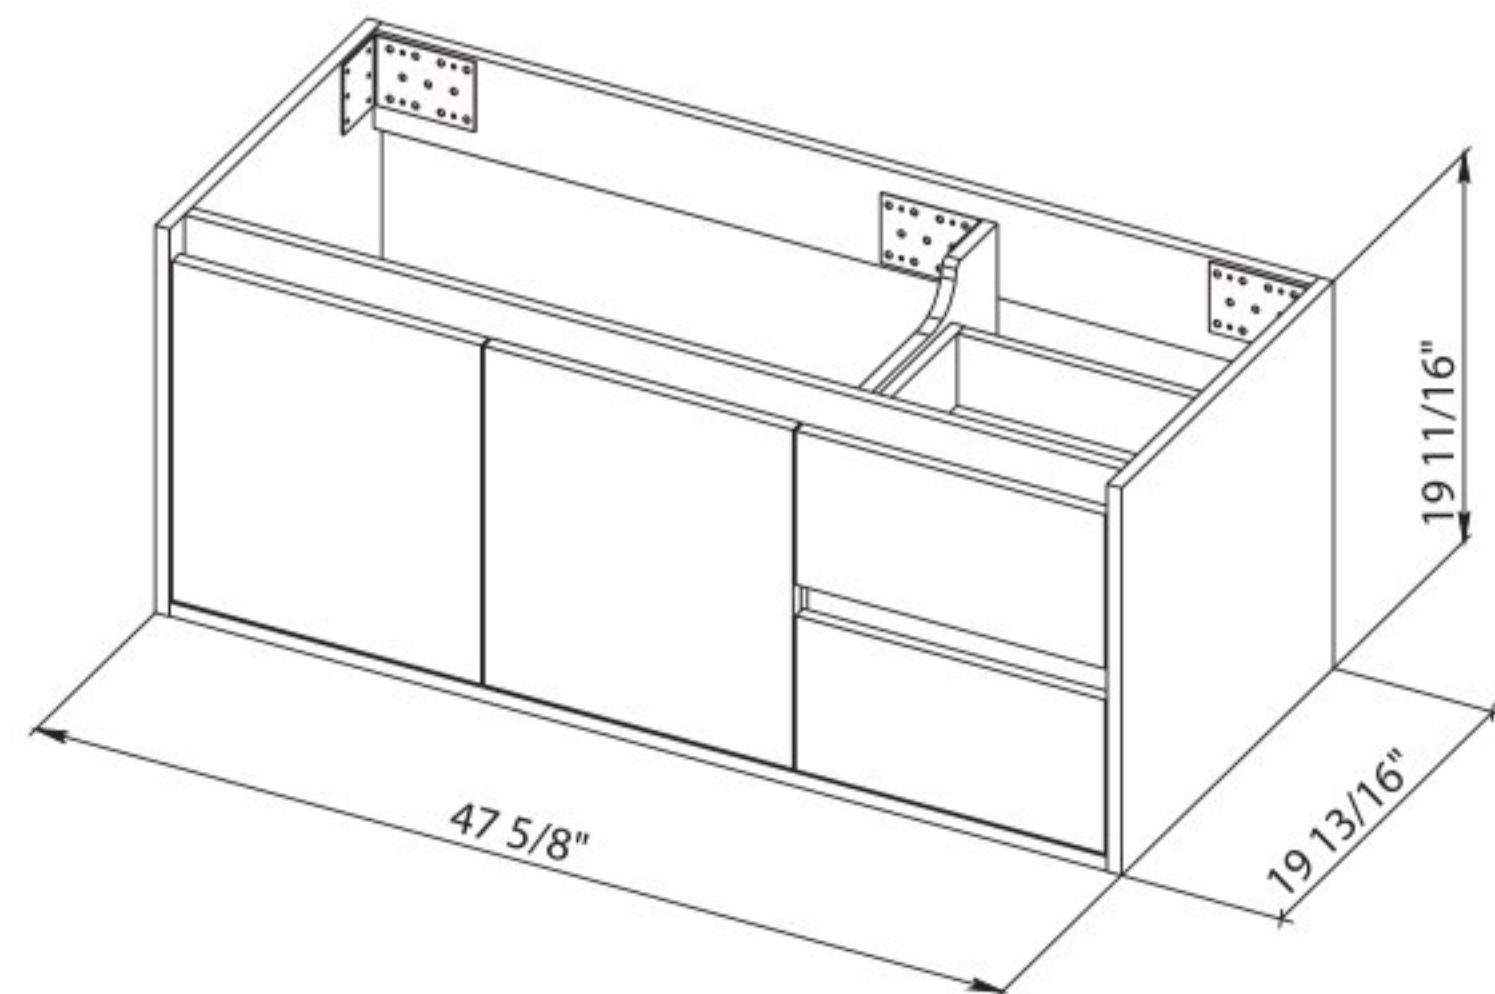

Washbasin Frame 39.6"

NIAGARA 48

Niagara 48 Gray Matt
Wall-mounted cabinet with
washbasin BAR 48"

Niagara 48 Natural Teak
Wall-mounted cabinet with
washbasin BAR 48"

Washbasin BAR 48"

NIAGARA 60

Niagara 60 Natural Teak
Wall-mounted cabinet