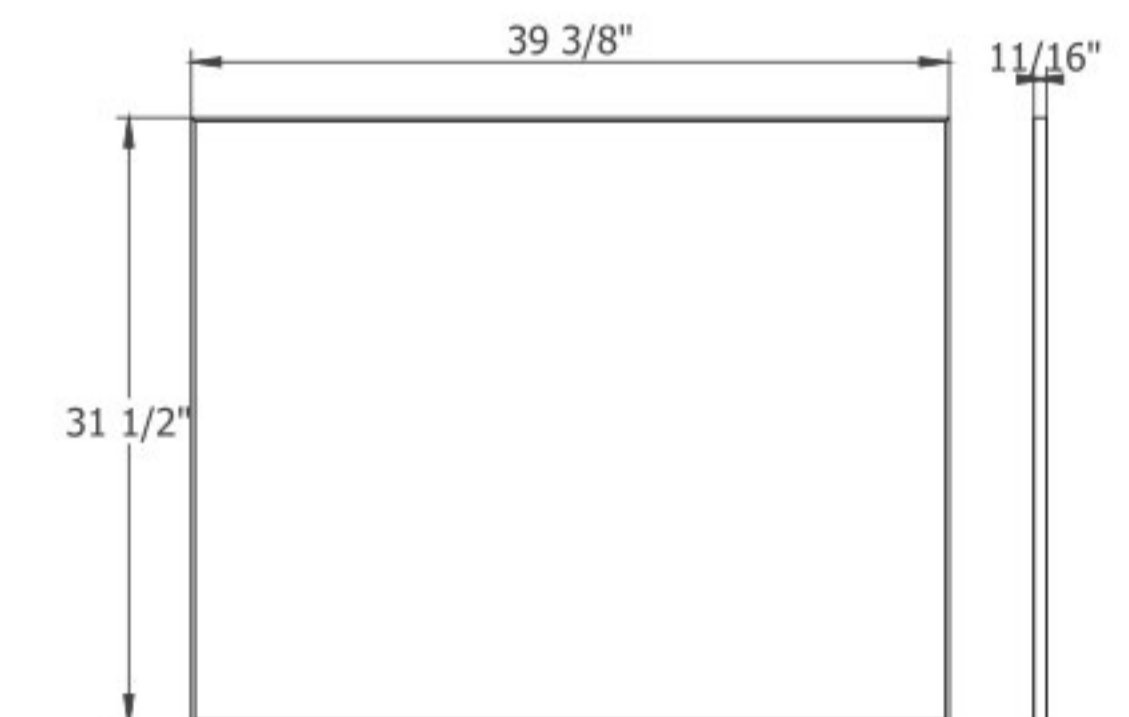

UNIVERSAL MIRRORS R-LINE

R-line 24
Mirror with LED lighting

R-line 32
Mirror with LED lighting

R-line 38
Mirror with LED lighting

UNIVERSAL MIRRORS SIMPLE

Simple 24
Mirror

Simple 32
Mirror

Simple 40
Mirror