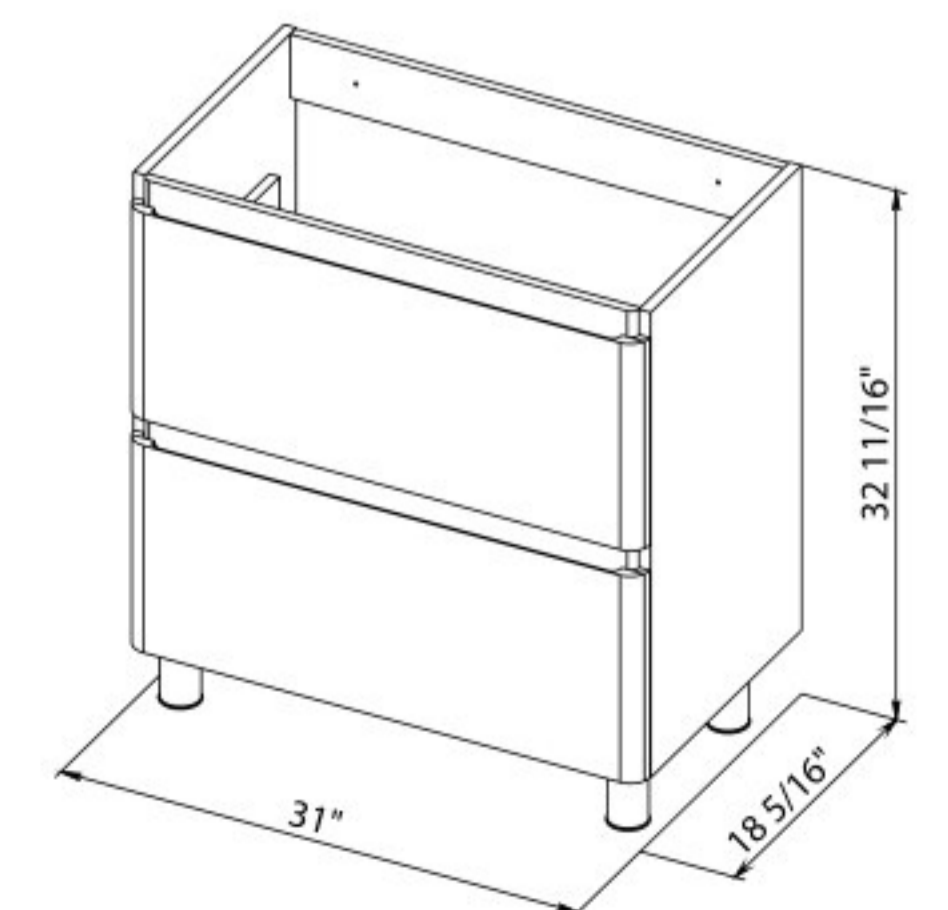

Comfort 32 High Gloss White
Cabinet with washbasin
Alfa 31.3"