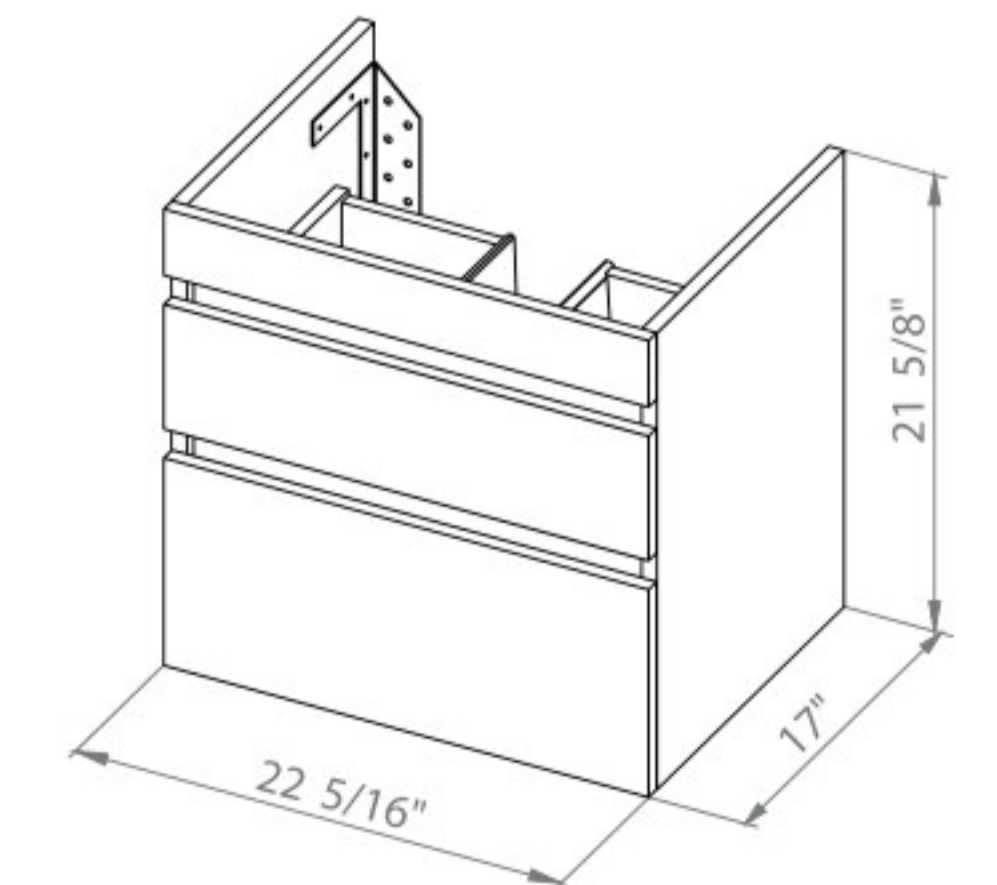

Washbasin Frame 23.8"

NIAGARA 28

Niagara 28 Rosewood
Wall-mounted cabinet with
washbasin Frame 27.6"

Niagara 28 Natural Teak
Wall-mounted cabinet with
washbasin Frame 27.6"

Niagara 28 Gray Matt
Wall-mounted cabinet with
washbasin Frame 27.6"