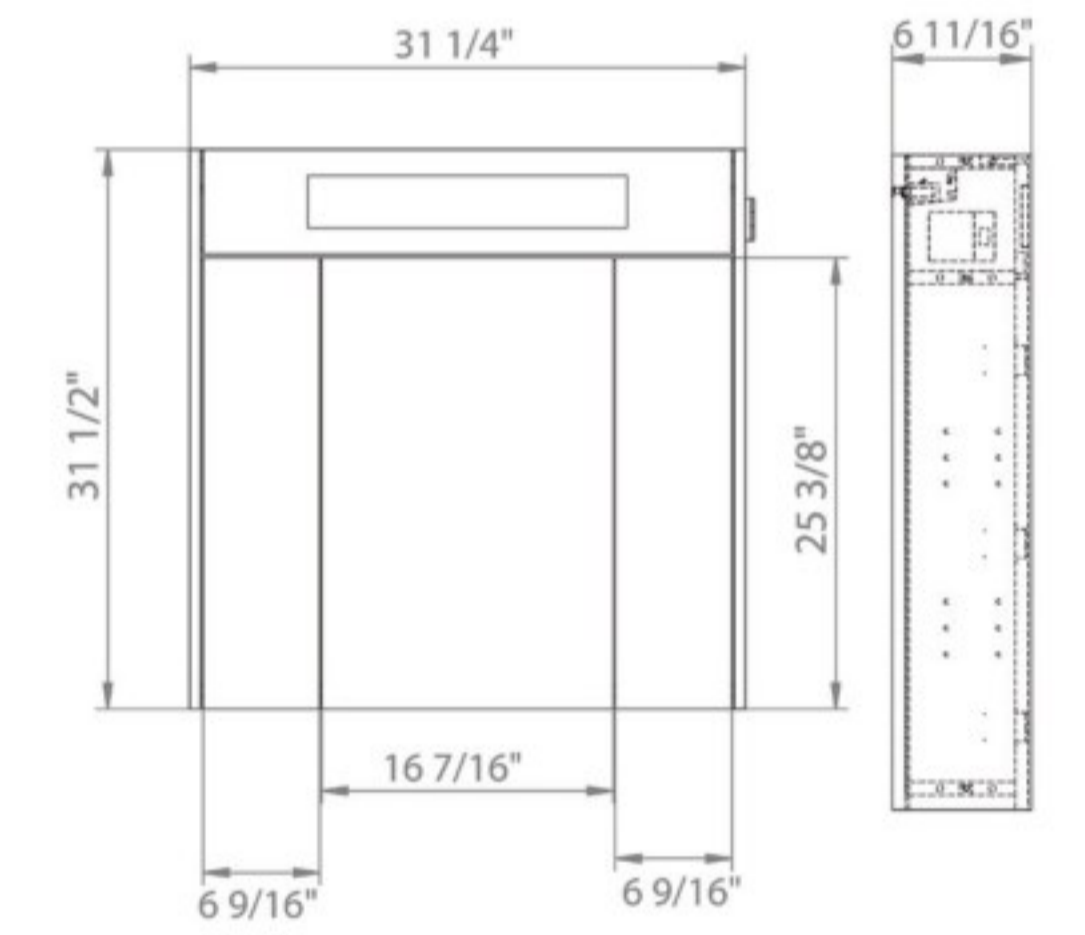

Spring 40
Mirror with LED lighting

Bath.
Oasis
VANITY COMFORT

UNIVERSAL MIRRORS SUMMER

NEW

Bath
Oasis
VANITY COMFORT

Summer 24
Mirror

Summer 32
Mirror

Summer 40
Mirror