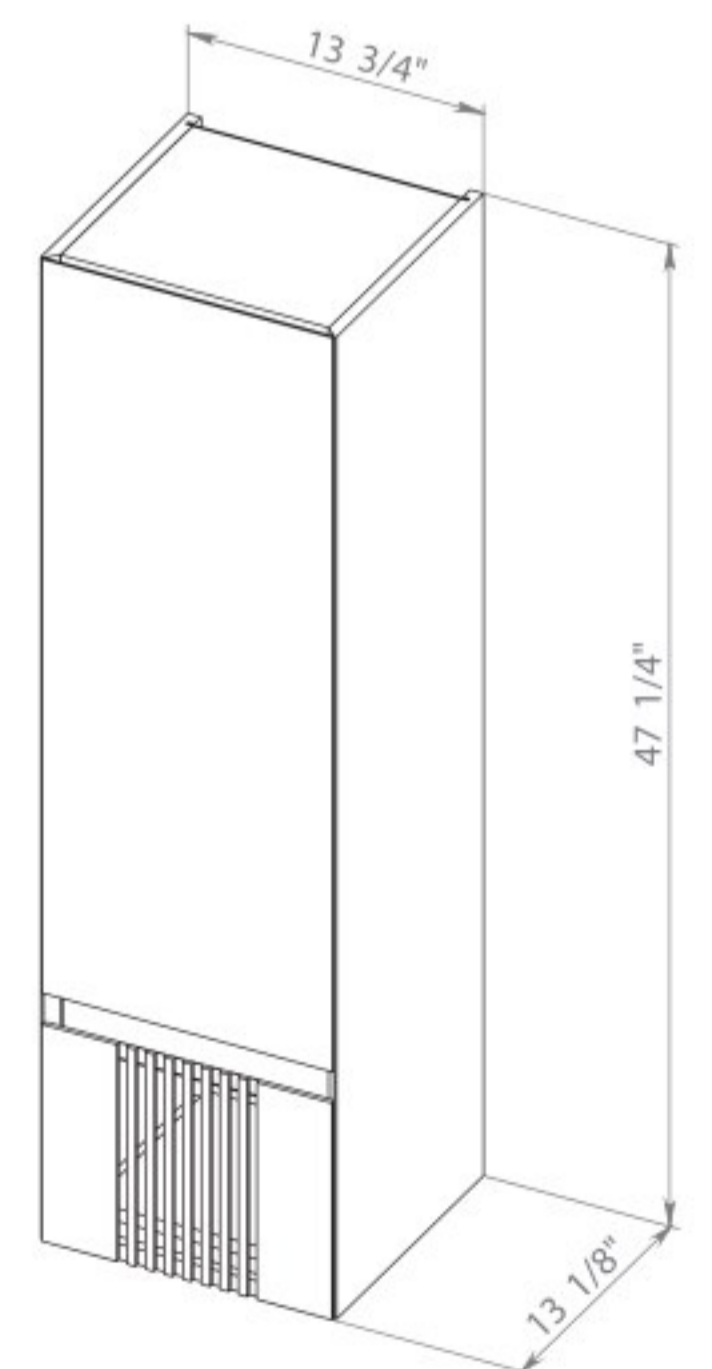

Washbasin ZERO 18,11"

Washbasin Olive 29,53"

MANHATTAN Anthracite Matt
Tall cabinet
Wall-mounted

MANHATTAN White Matt
Tall cabinet
Wall-mounted

NIAGARA 24

Niagara 24 Rosewood
Wall-mounted cabinet with
washbasin Frame 23.8"