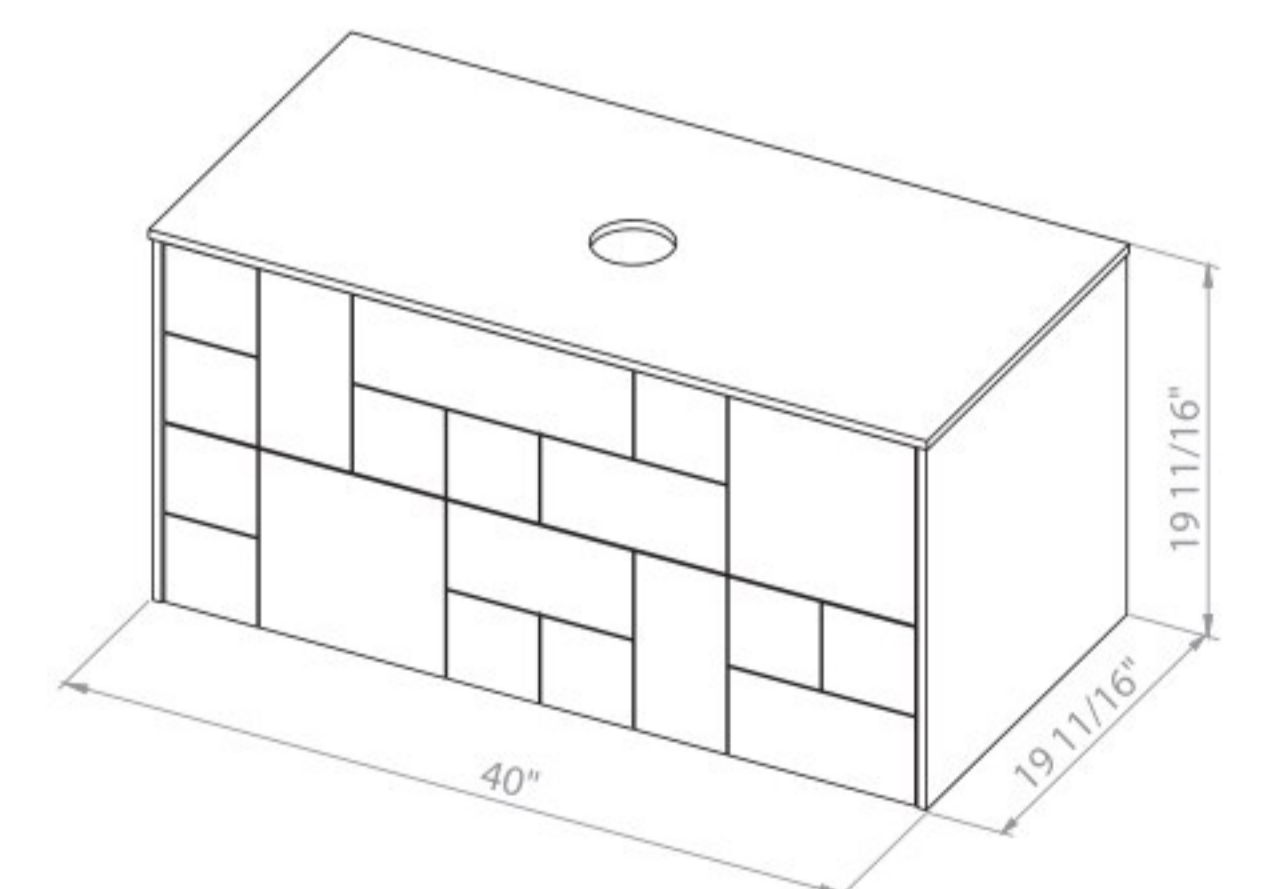

**Bath.
Oasis**
VANITY COMFORT