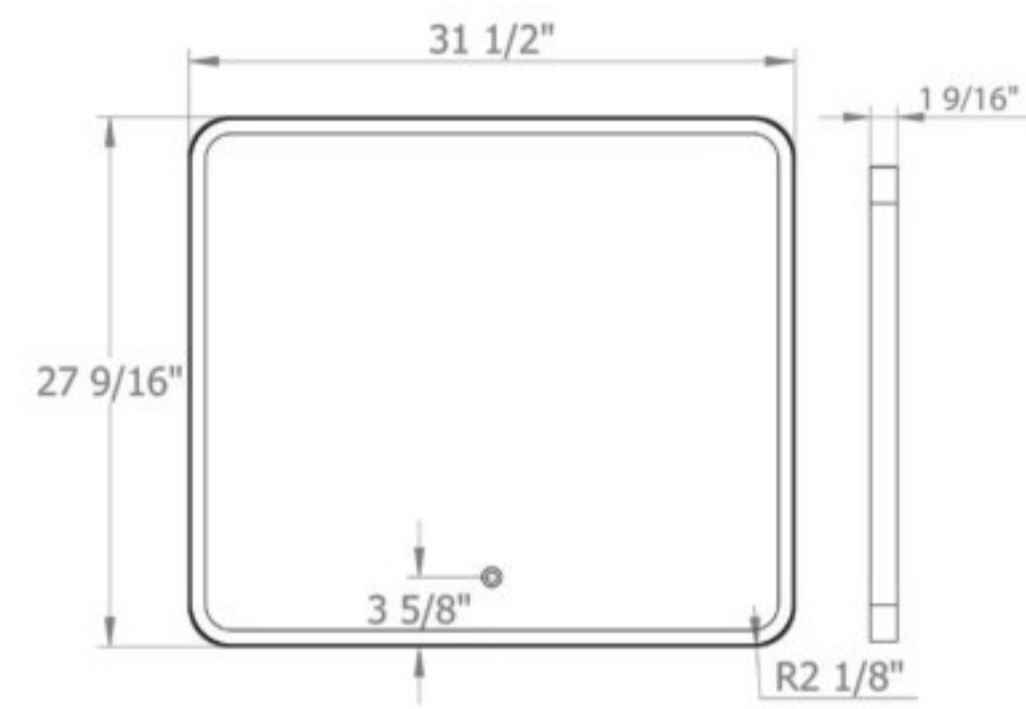

Donatello White 40
Mirror