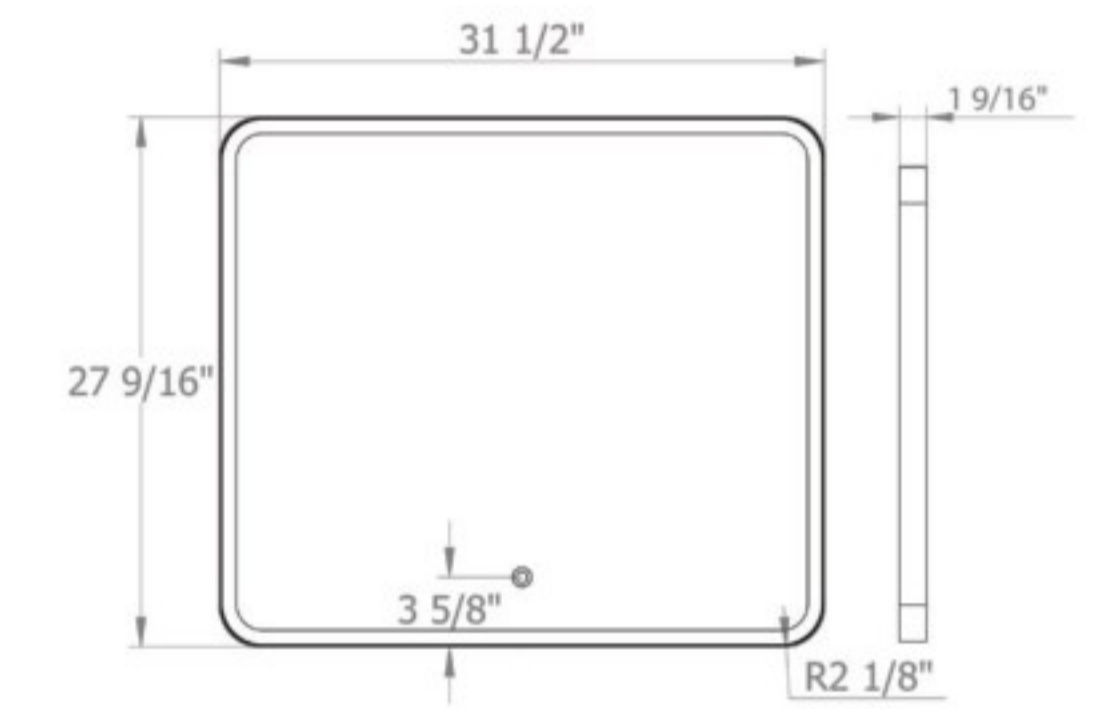

Donatello Gold 40
Mirror