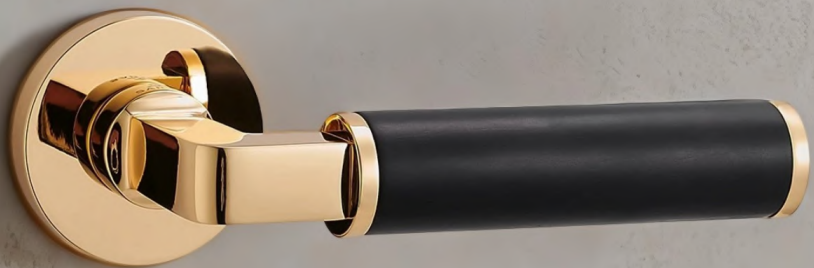

Verona
bronze

Verona
gold

Zenith gold

Zenith
black

Zenith
black

Zenith
gold

Zenith
gold

Square Handles