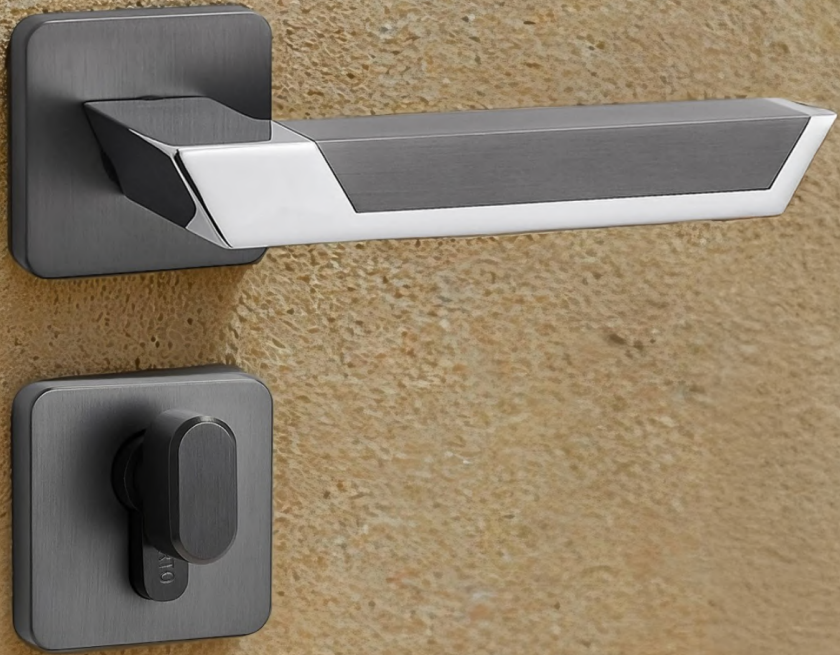

Boston graphite