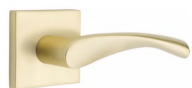

Entry

Locking handle for exterior doors. usually includes a key and/or deadbolt for security.

Smart/Keypad

Keyless lock with code, fingerprint, key card, or smartphone access. For exterior and interior doors.

Door Handles

collection

Basic Solutions

Praha
gold

Milan
gold

Stockholm
matte black

London
matte black

Warsaw
matte black