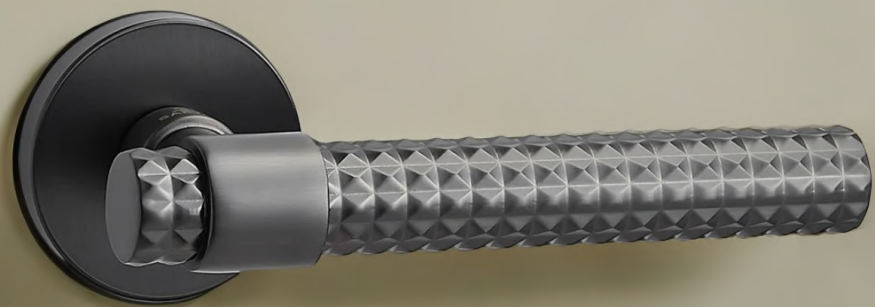

Palermo bronze