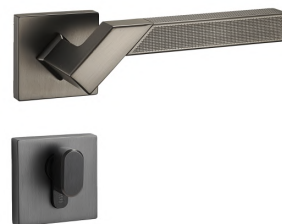

Fixed handle for decorative purposes only. Doesn't turn or latch. Used on closet doors or double doors.

Passage

Non-locking handle that turns and latches. Ideal for hallways or closets.

Privacy

Lockable handle for bedrooms or bathrooms. Can be unlocked from outside with a tool.

Square
brushed nickel

Premium Solutions

Orlando black

Orlando
black

Orlando
black

Orlando
grey

Orlando
grey

Berlin black