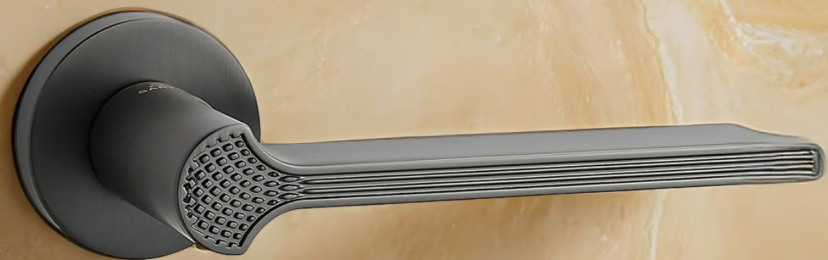

Dallas graphite

Dubai
graphite

Dubai
graphite