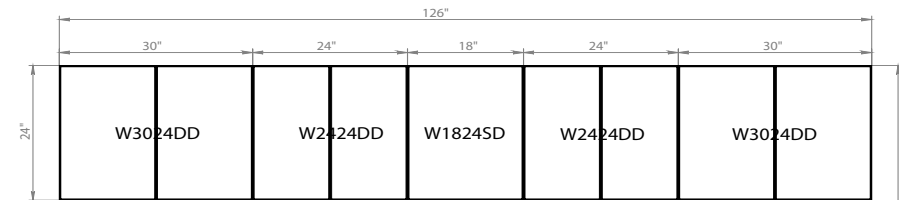

SHAIKER WHITE MATT

BLACK MATT/NATURAL TEAK

GRAY GLOSS/BLACK MATT

GRAY GLOSS/NATURAL TEAK

WHITE GLOSS/BLACK MATT

WHITE GLOSS/GRAY GLOSS

WHITE GLOSS/NATURAL TEAK

MODERN DOOR WHITE GLOSS 3D