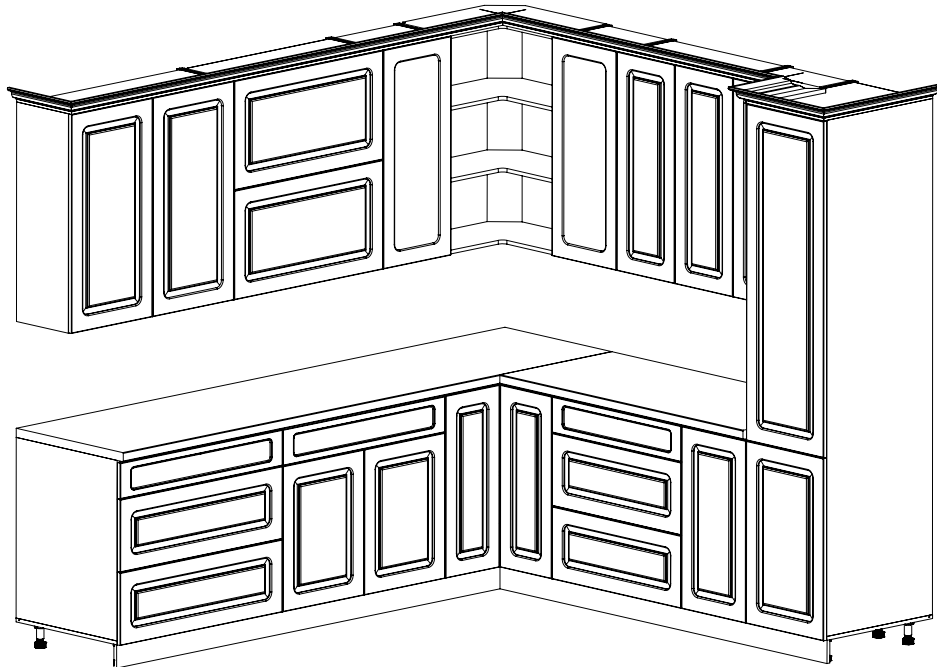

MODERN DOOR WHITE GLOSS 3D

MODERN DOOR WHITE GLOSS 3D

KLASSIK DOOR-WHITE-MATT-SILVER

KLASSIK DOOR-WHITE-MATT-GOLD

Wallkitchens

PERFECT FOR ANY HOME

CONTACTS:

+1(332)777-7005