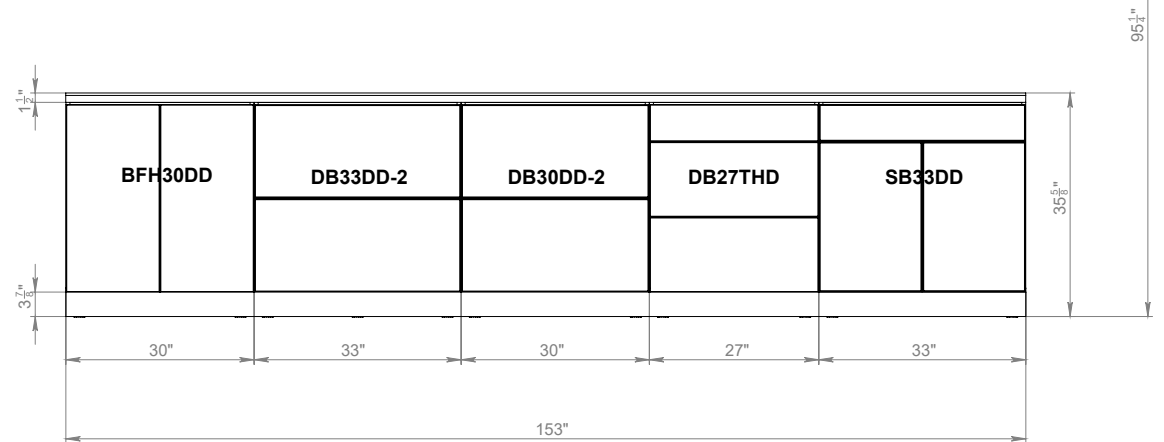

SHAIKER WHITE MATT

BLACK MATT/NATURAL TEAK

GRAY GLOSS/BLACK MATT

GRAY GLOSS/NATURAL TEAK

WHITE GLOSS/BLACK MATT

WHITE GLOSS/GRAY GLOSS

WHITE GLOSS/NATURAL TEAK

BLACK MATT