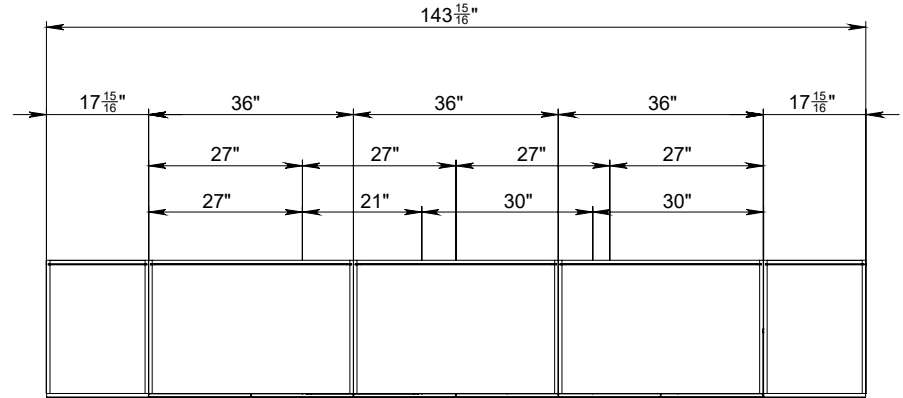

GRAY GLOSS/BLACK MATT

GRAY GLOSS/NATURAL TEAK

WHITE GLOSS/BLACK MATT

WHITE GLOSS/GRAY GLOSS

WHITE GLOSS/NATURAL TEAK

BLACK MATT

WHITE GLOSS

GREY GLOSS