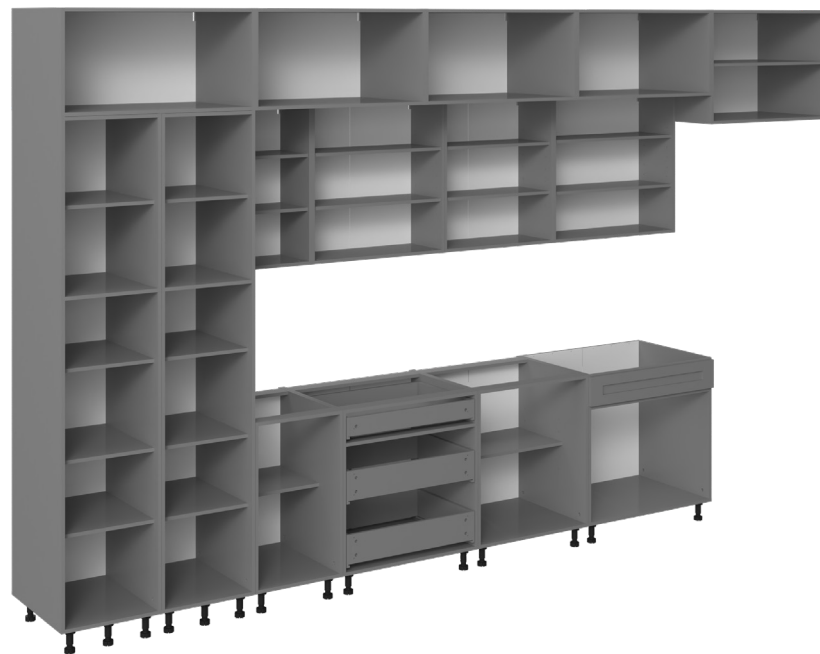

WHITE GLOSS/NATURAL TEAK