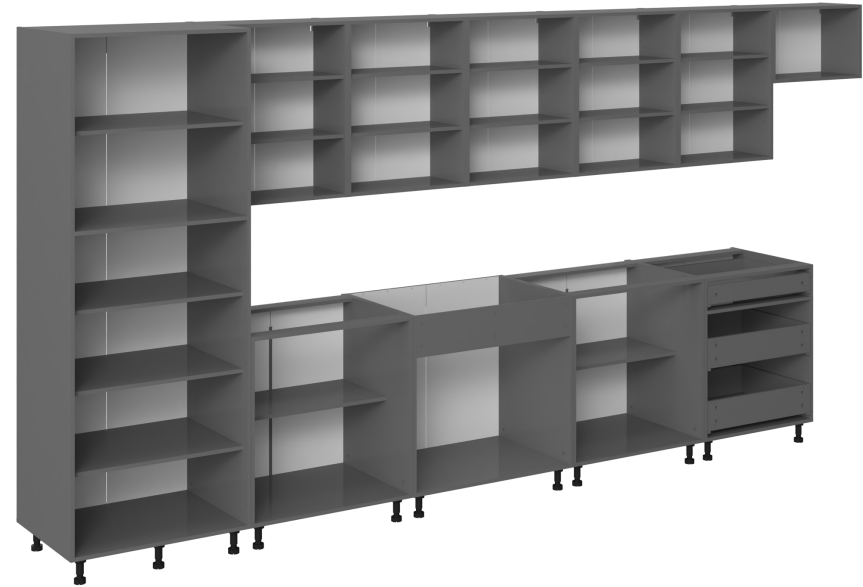

WHITE GLOSS/NATURAL TEAK