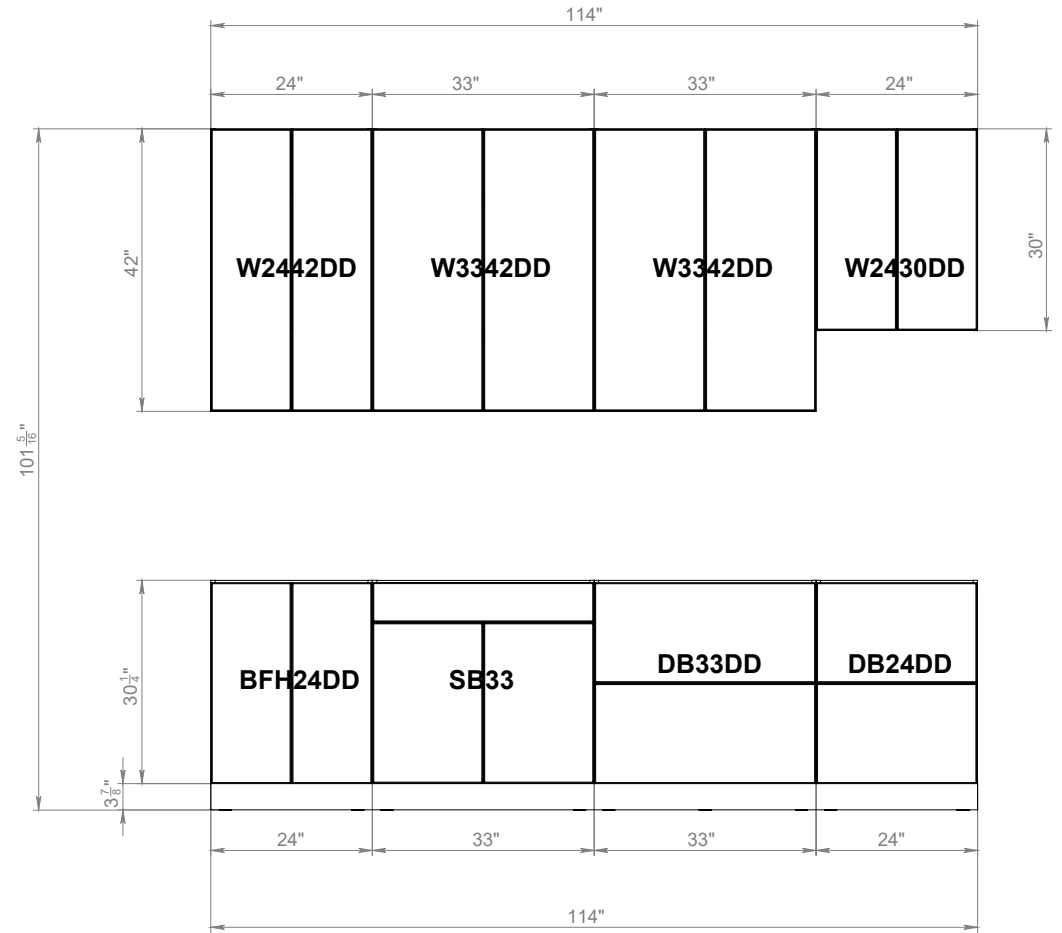

BLACK MATT/NATURAL TEAK

GRAY GLOSS/BLACK MATT

GRAY GLOSS/NATURAL TEAK

WHITE GLOSS/BLACK MATT

WHITE GLOSS/GRAY GLOSS

WHITE GLOSS/NATURAL TEAK

BLACK MATT

WHITE GLOSS