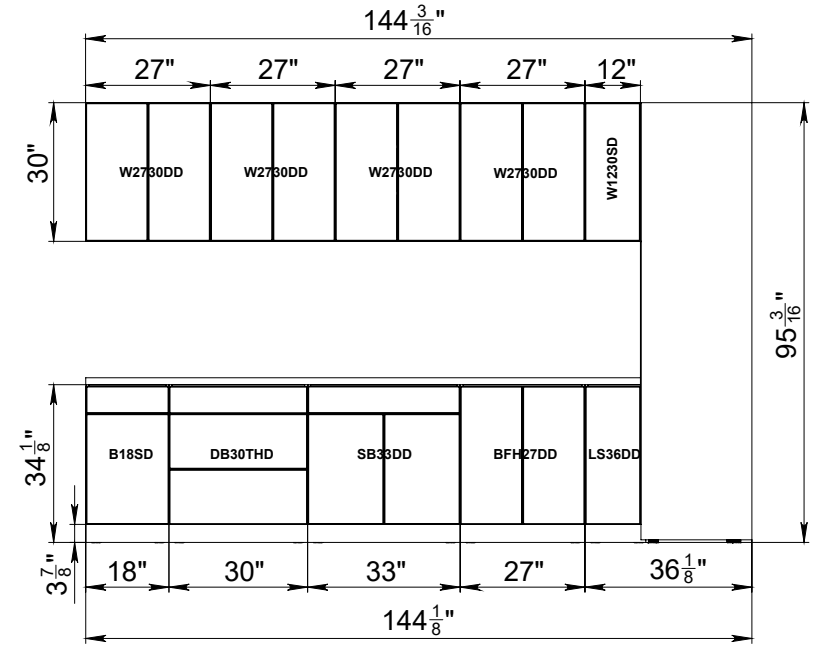

BLACK MATT/NATURAL TEAK

GRAY GLOSS/BLACK MATT

GRAY GLOSS/NATURAL TEAK

WHITE GLOSS/BLACK MATT

WHITE GLOSS/GRAY GLOSS

WHITE GLOSS/NATURAL TEAK

BLACK MATT

WHITE GLOSS