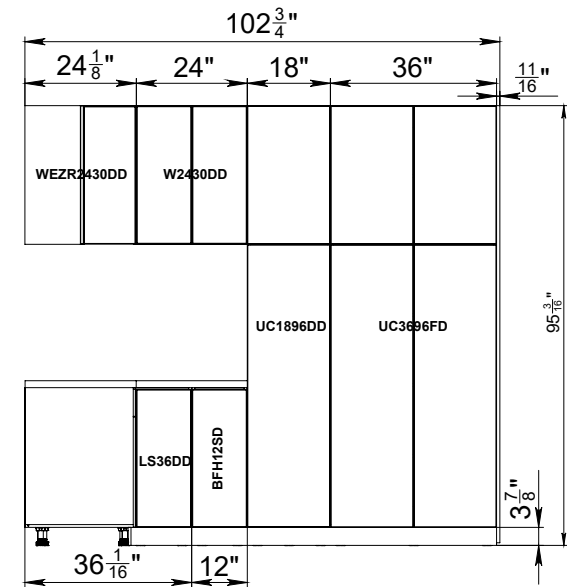

BLACK MATT/NATURAL TEAK

GRAY GLOSS/BLACK MATT

GRAY GLOSS/NATURAL TEAK

WHITE GLOSS/BLACK MATT

WHITE GLOSS/GRAY GLOSS

WHITE GLOSS/NATURAL TEAK

BLACK MATT

WHITE GLOSS