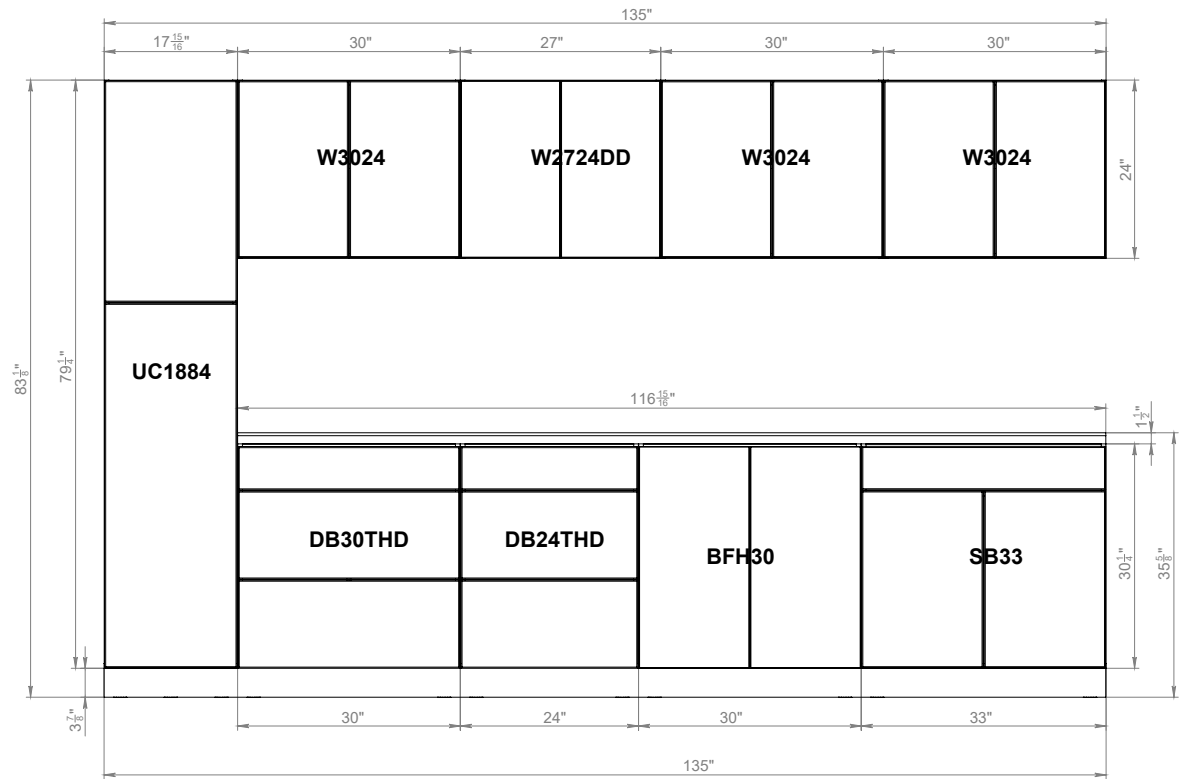

SHAIKER WHITE MATT

BLACK MATT/NATURAL TEAK

GRAY GLOSS/BLACK MATT

GRAY GLOSS/NATURAL TEAK

WHITE GLOSS/BLACK MATT

WHITE GLOSS/GRAY GLOSS

WHITE GLOSS/NATURAL TEAK

BLACK MATT