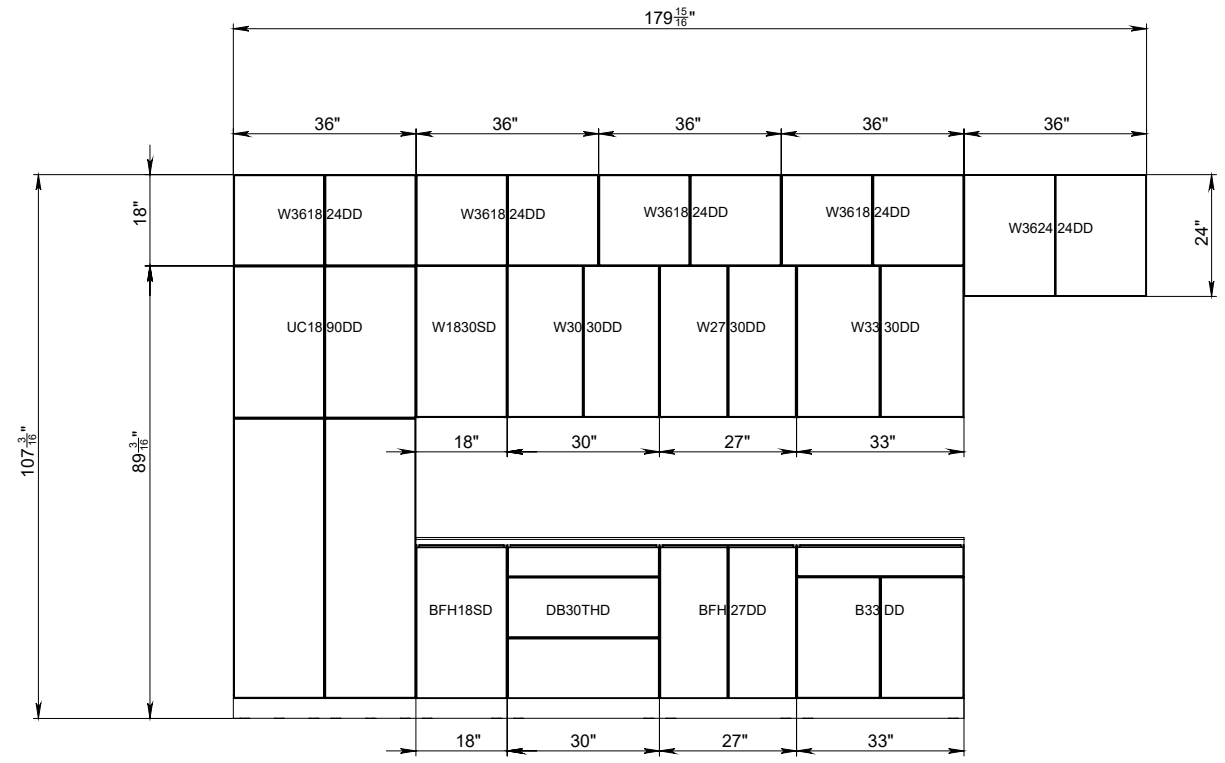

WHITE GLOSS/BLACK MATT

WHITE GLOSS/GRAY GLOSS

WHITE GLOSS/NATURAL TEAK

BLACK MATT

WHITE GLOSS

GREY GLOSS

NATURAL TEAK

SHAIKER WHITE MATT