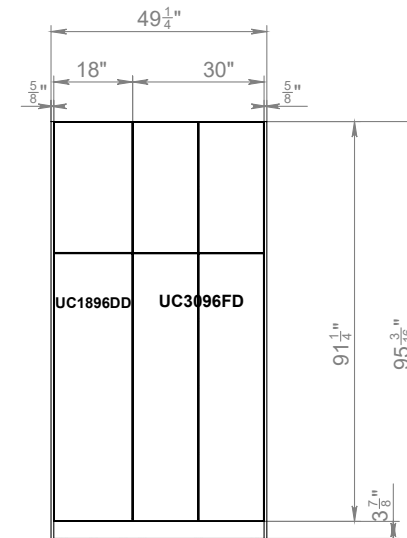

GRAY GLOSS/BLACK MATT

GRAY GLOSS/NATURAL TEAK

WHITE GLOSS/BLACK MATT

WHITE GLOSS/GRAY GLOSS

WHITE GLOSS/NATURAL TEAK

BLACK MATT

WHITE GLOSS

GREY GLOSS