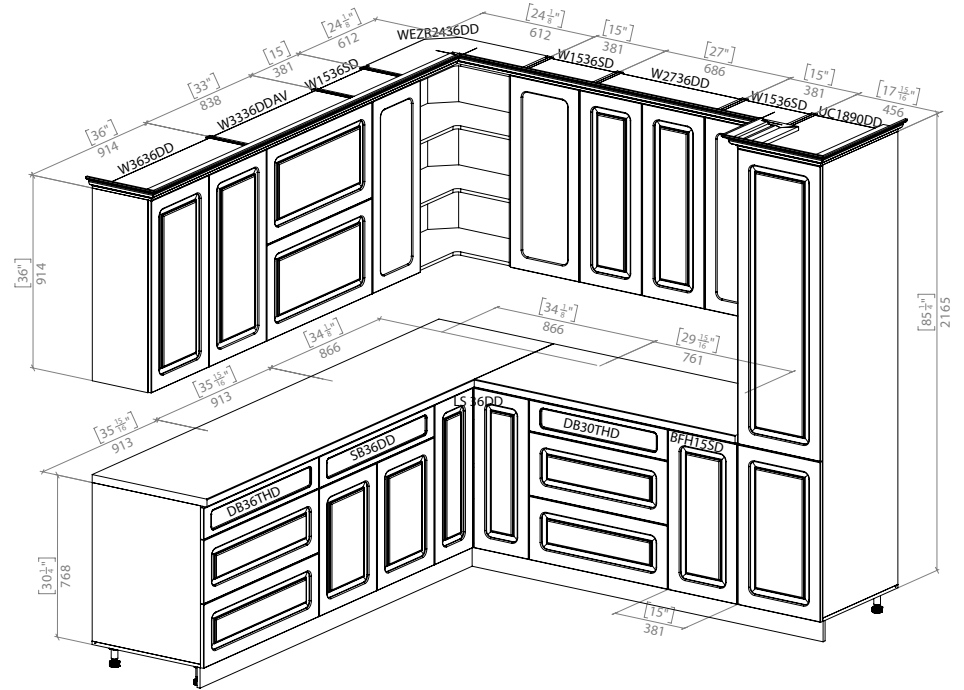

MODERN DOOR WHITE GLOSS 3D

MODERN DOOR WHITE GLOSS 3D

KLASSIK DOOR-WHITE-MATT-SILVER

KLASSIK DOOR-WHITE-MATT-GOLD

Wallkitchens

PERFECT FOR ANY HOME

CONTACTS:

+1(332)777-7005