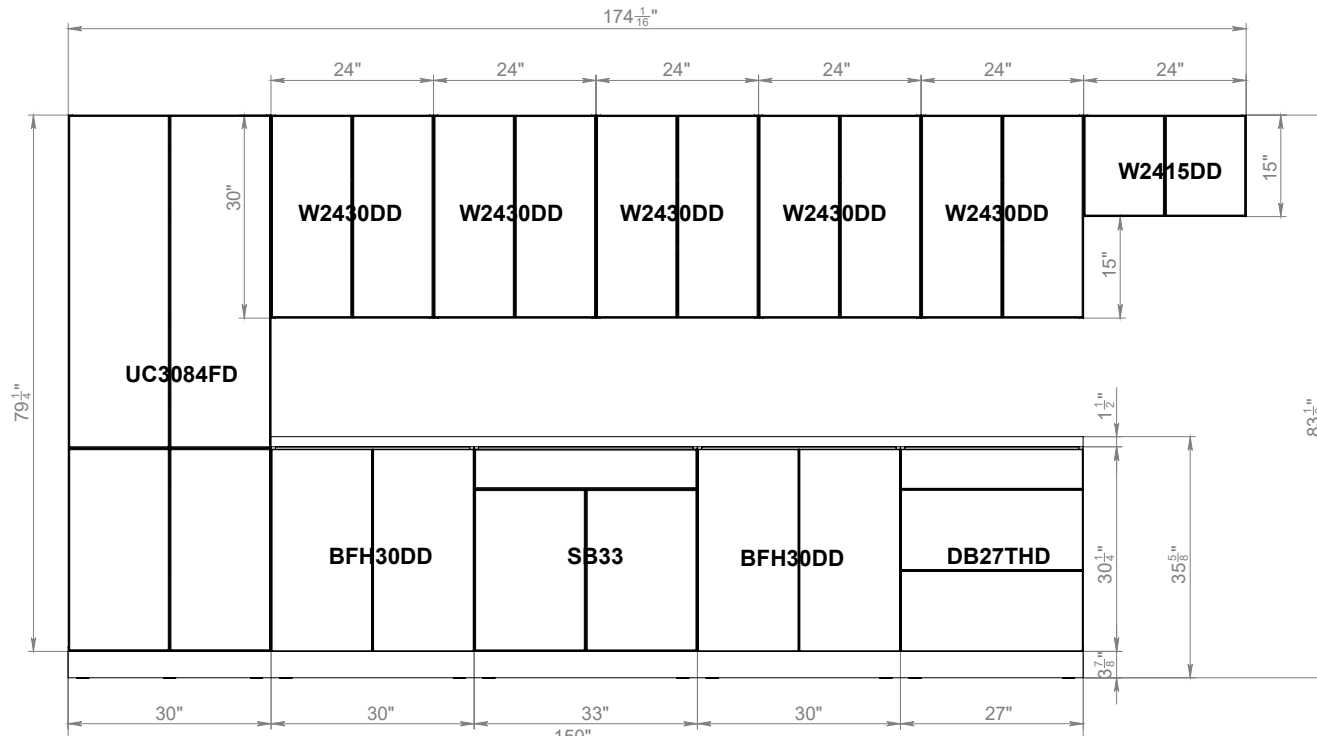

WHITE GLOSS/BLACK MATT

WHITE GLOSS/GRAY GLOSS

WHITE GLOSS/NATURAL TEAK

BLACK MATT

WHITE GLOSS

GREY GLOSS

NATURAL TEAK

SHAIKER WHITE MATT