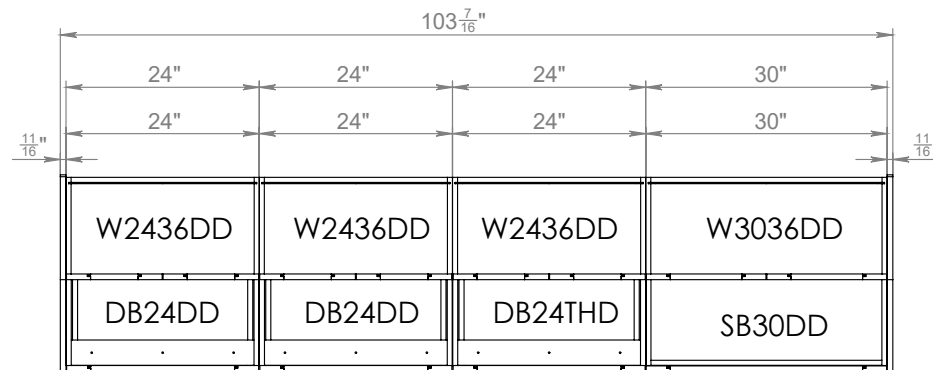

SHAIKER WHITE MATT

BLACK MATT/NATURAL TEAK

GRAY GLOSS/BLACK MATT

GRAY GLOSS/NATURAL TEAK

WHITE GLOSS/BLACK MATT

WHITE GLOSS/GRAY GLOSS

WHITE GLOSS/NATURAL TEAK

BLACK MATT