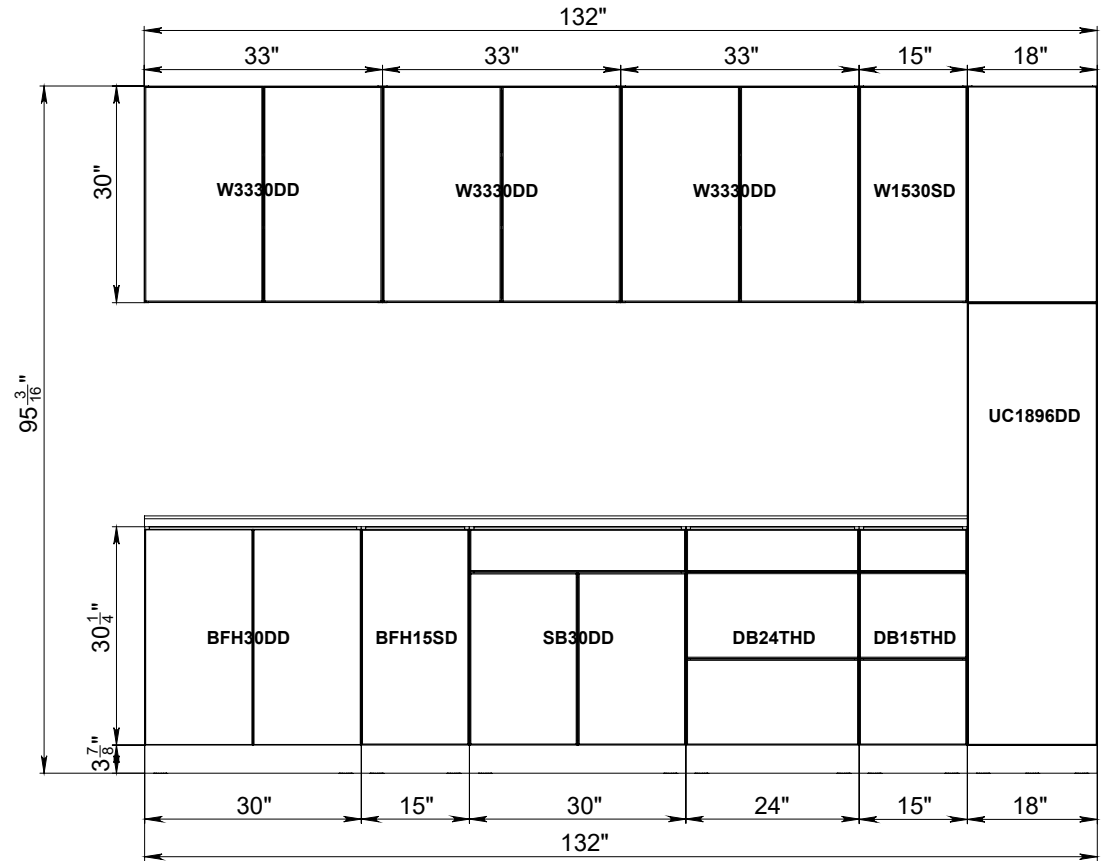

NATURAL TEAK

SHAIKER WHITE MATT

BLACK MATT/NATURAL TEAK

GRAY GLOSS/BLACK MATT

GRAY GLOSS/NATURAL TEAK

WHITE GLOSS/BLACK MATT

WHITE GLOSS/GRAY GLOSS

WHITE GLOSS/NATURAL TEAK