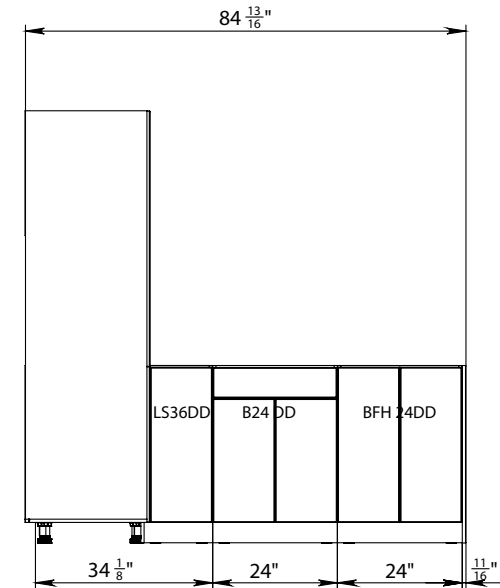

GRAY GLOSS/NATURAL TEAK

WHITE GLOSS/BLACK MATT

WHITE GLOSS/GRAY GLOSS

WHITE GLOSS/NATURAL TEAK

BLACK MATT

WHITE GLOSS

GREY GLOSS

NATURAL TEAK