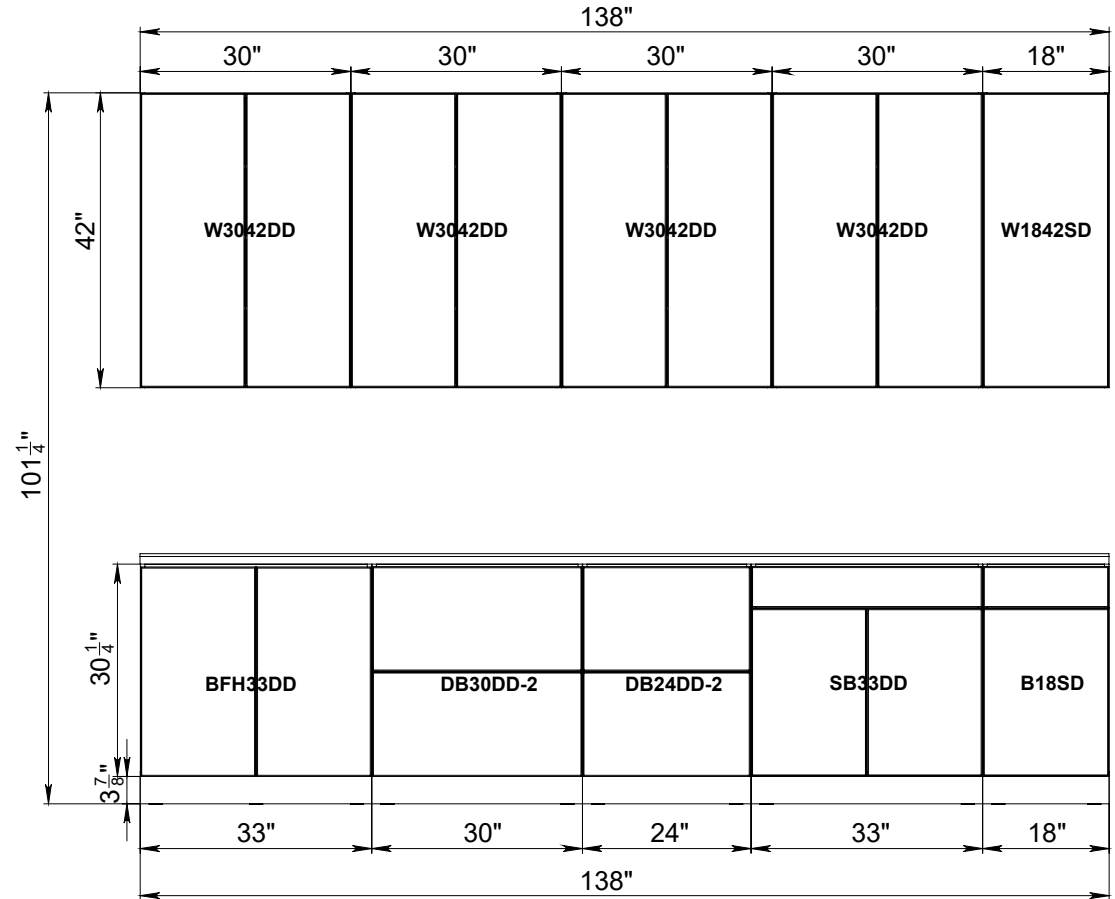

WHITE GLOSS/BLACK MATT

WHITE GLOSS/GRAY GLOSS

WHITE GLOSS/NATURAL TEAK

BLACK MATT

WHITE GLOSS

GREY GLOSS

NATURAL TEAK

SHAIKER WHITE MATT