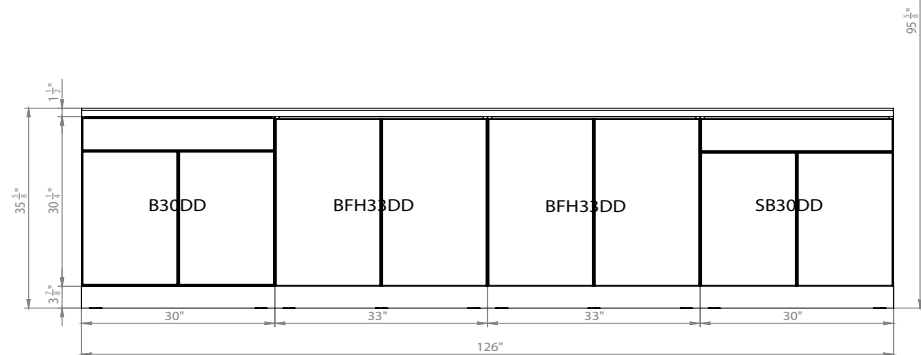

SHAIKER WHITE MATT

BLACK MATT/NATURAL TEAK

GRAY GLOSS/BLACK MATT

GRAY GLOSS/NATURAL TEAK

WHITE GLOSS/BLACK MATT

WHITE GLOSS/GRAY GLOSS

WHITE GLOSS/NATURAL TEAK

MODERN DOOR WHITE GLOSS 3D