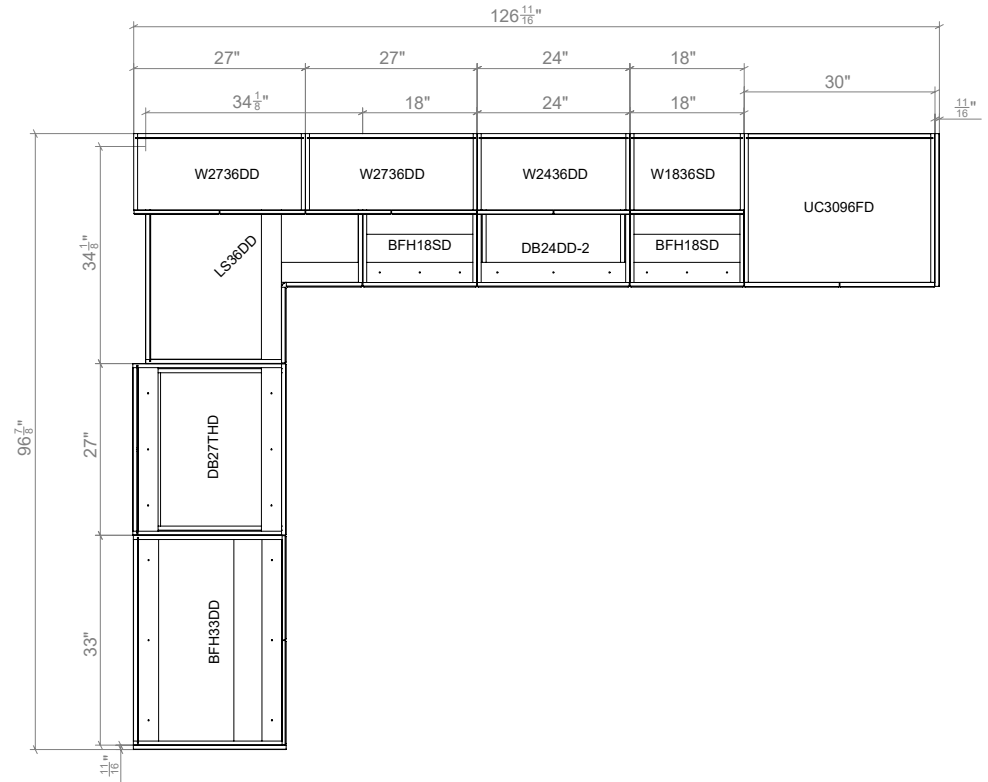

NATURAL TEAK

SHAIKER WHITE MATT

NATURAL TEAK/BLACK MATT

BLACK MATT/GRAY GLOSS

NATURAL TEAK/GRAY GLOSS

BLACK MATT/WHITE GLOSS

GRAY GLOSS/WHITE GLOSS

NATURAL TEAK/WHITE GLOSS