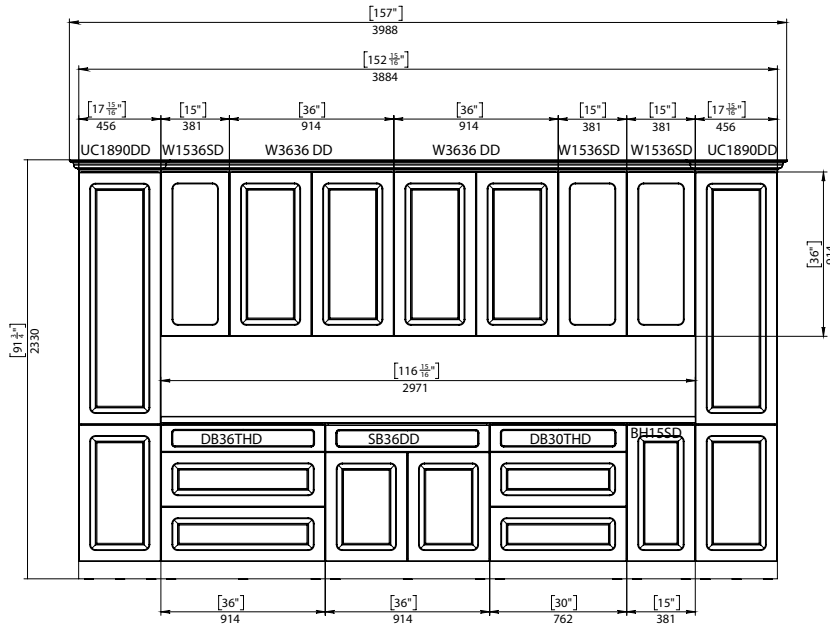

MODERN DOOR WHITE GLOSS 3D

MODERN DOOR WHITE GLOSS 3D

KLASSIK DOOR-WHITE-MATT-SILVER

KLASSIK DOOR-WHITE-MATT-GOLD

Wallkitchens

PERFECT FOR ANY HOME

CONTACTS:

+1(332)777-7005