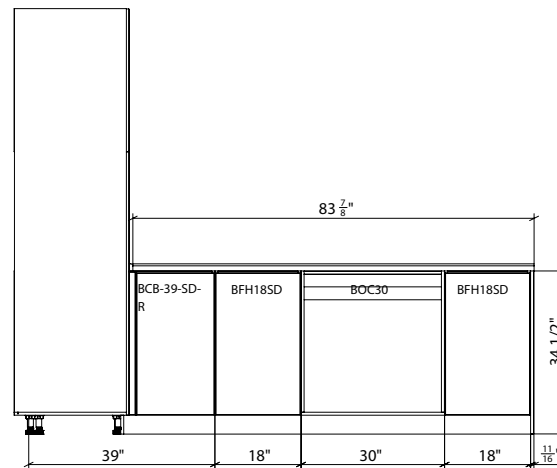

SHAIKER WHITE MATT

BLACK MATT/NATURAL TEAK

GRAY GLOSS/BLACK MATT

GRAY GLOSS/NATURAL TEAK

WHITE GLOSS/BLACK MATT

WHITE GLOSS/GRAY GLOSS

WHITE GLOSS/NATURAL TEAK

MODERN DOOR WHITE GLOSS 3D