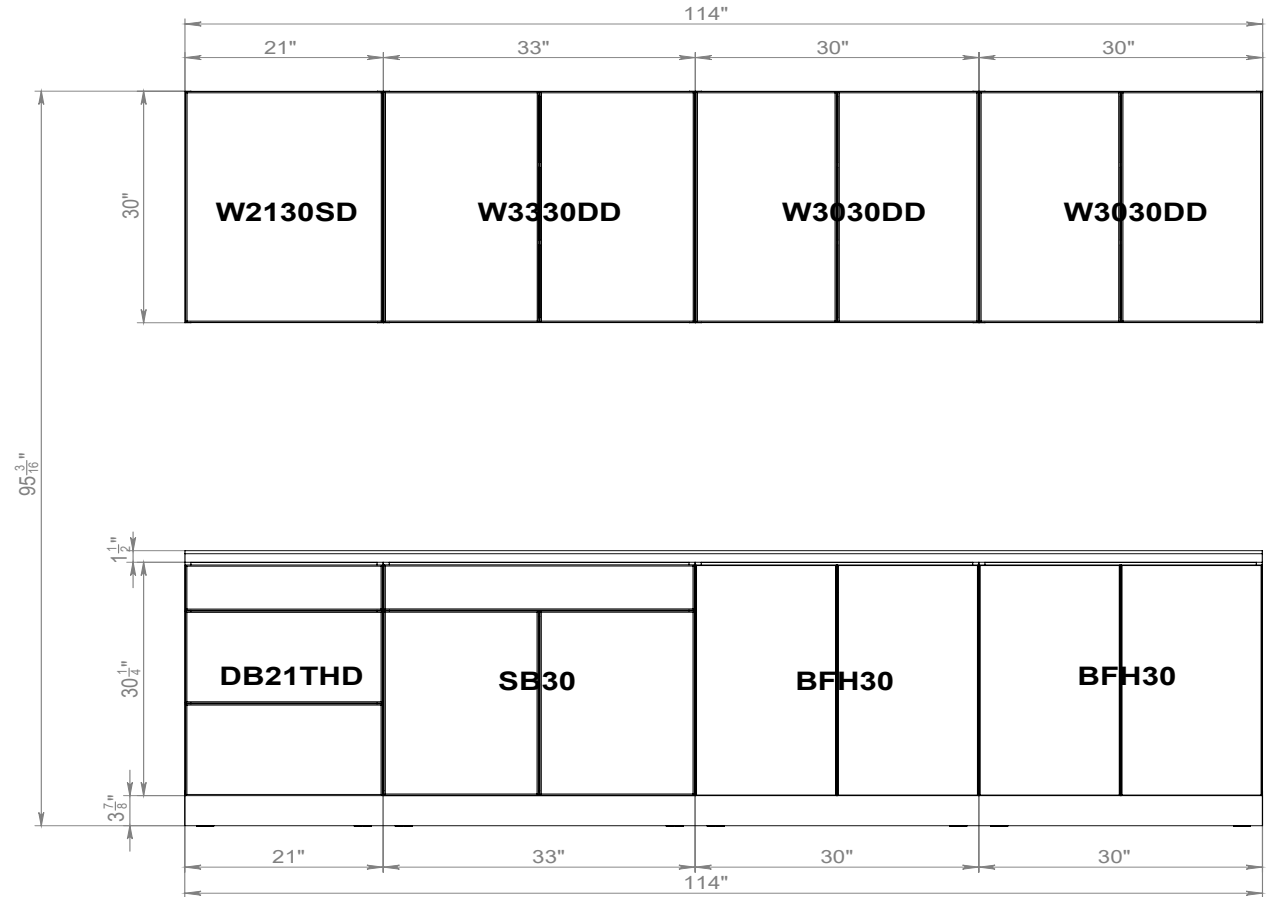

SHAIKER WHITE MATT

BLACK MATT/NATURAL TEAK

GRAY GLOSS/BLACK MATT

GRAY GLOSS/NATURAL TEAK

WHITE GLOSS/BLACK MATT

WHITE GLOSS/GRAY GLOSS

WHITE GLOSS/NATURAL TEAK

MODERN DOOR WHITE GLOSS 3D