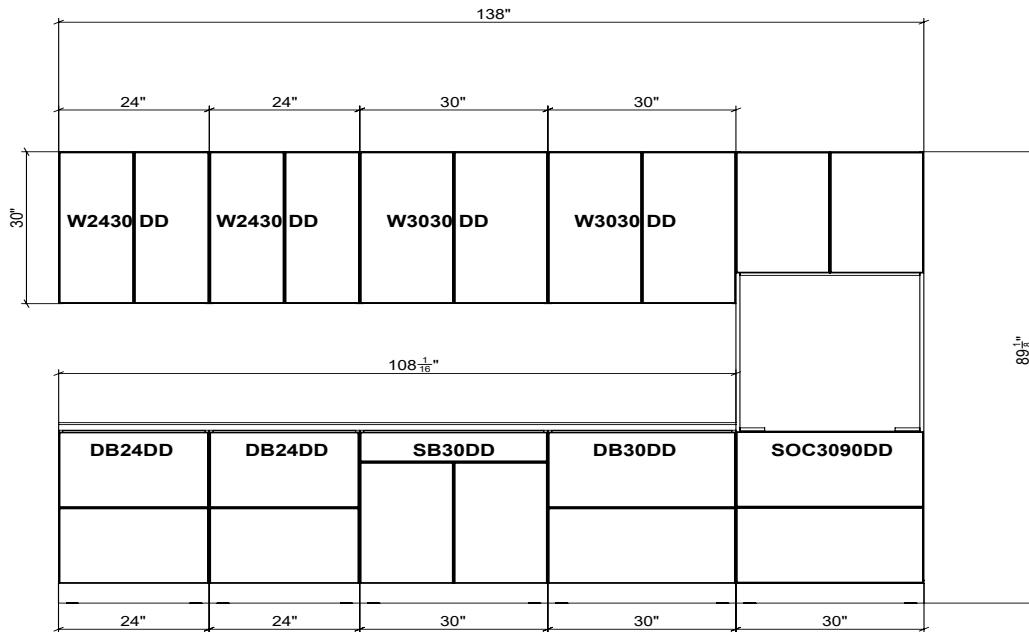

MODERN DOOR WHITE GLOSS 3D

MODERN DOOR WHITE GLOSS 3D