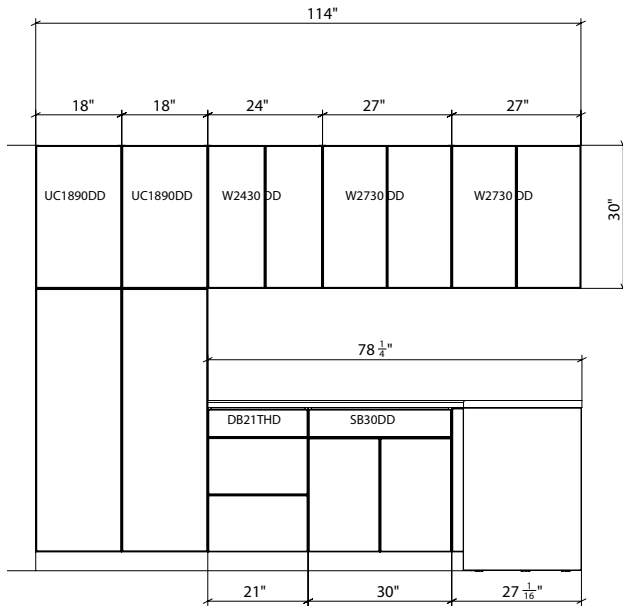

SHAIKER WHITE MATT

BLACK MATT/NATURAL TEAK

GRAY GLOSS/BLACK MATT

GRAY GLOSS/NATURAL TEAK

WHITE GLOSS/BLACK MATT

WHITE GLOSS/GRAY GLOSS

WHITE GLOSS/NATURAL TEAK

MODERN DOOR WHITE GLOSS 3D