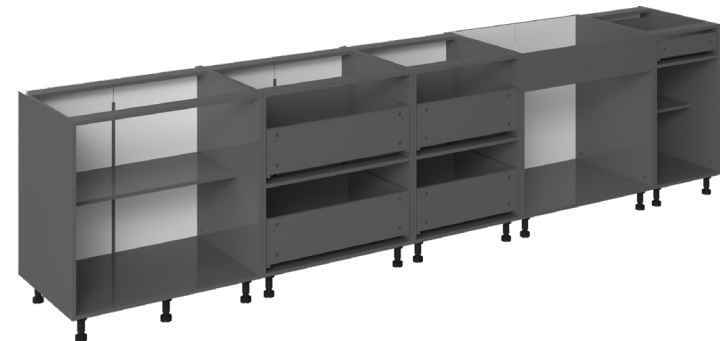

WHITE GLOSS/NATURAL TEAK