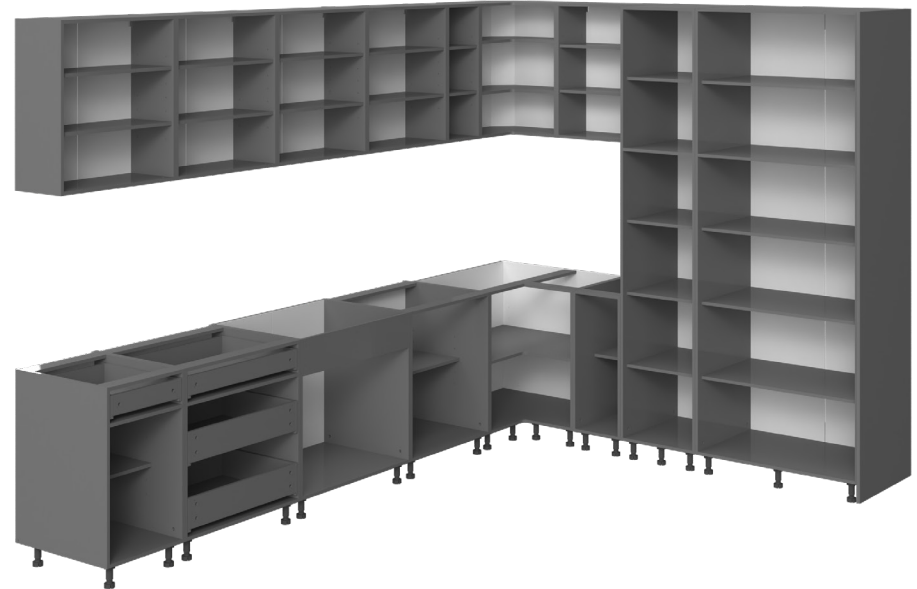

BLACK MATT/NATURAL TEAK

GRAY GLOSS/BLACK MATT

GRAY GLOSS/NATURAL TEAK

WHITE GLOSS/BLACK MATT

WHITE GLOSS/GRAY GLOSS

WHITE GLOSS/NATURAL TEAK

BLACK MATT

WHITE GLOSS