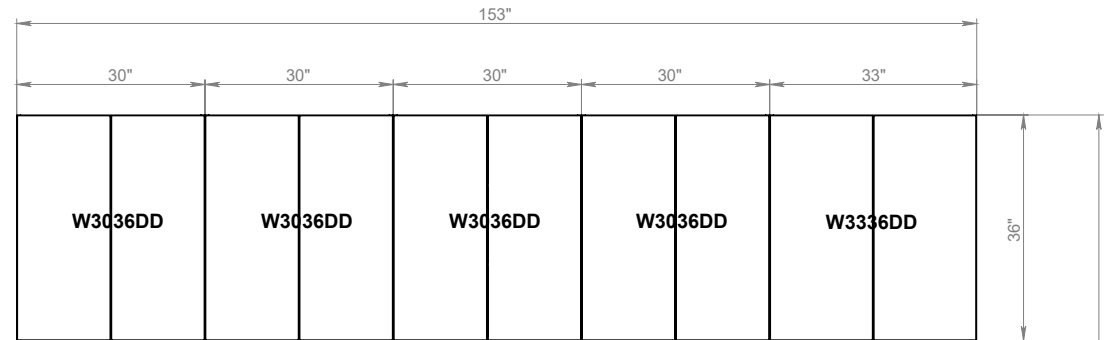

SHAIKER WHITE MATT

BLACK MATT/NATURAL TEAK

GRAY GLOSS/BLACK MATT

GRAY GLOSS/NATURAL TEAK

WHITE GLOSS/BLACK MATT

WHITE GLOSS/GRAY GLOSS

WHITE GLOSS/NATURAL TEAK

BLACK MATT