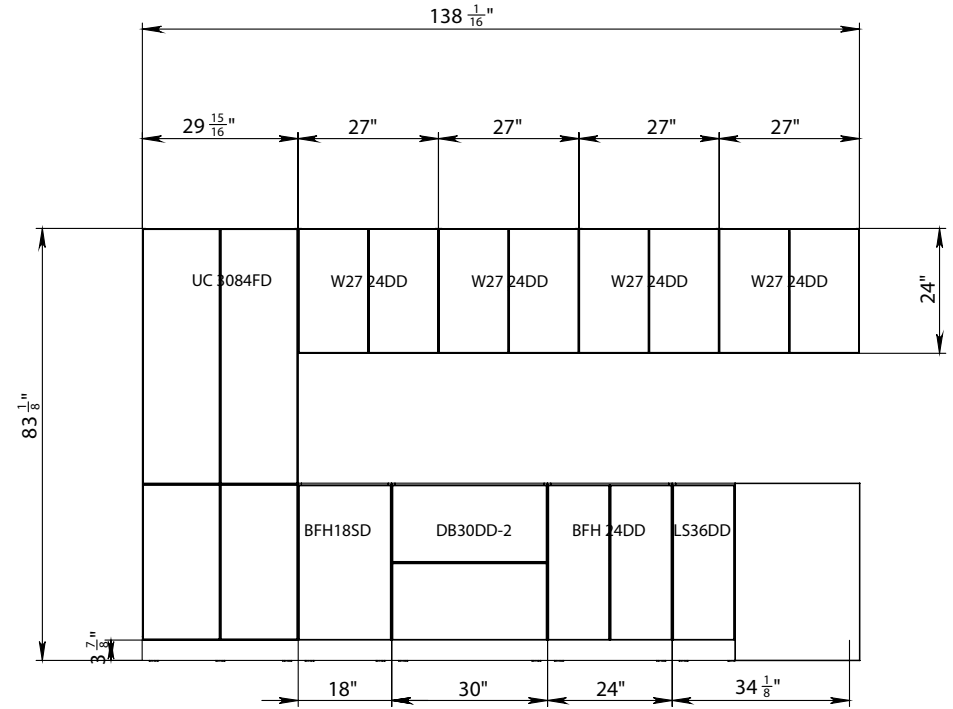

GRAY GLOSS/NATURAL TEAK

WHITE GLOSS/BLACK MATT

WHITE GLOSS/GRAY GLOSS

WHITE GLOSS/NATURAL TEAK

BLACK MATT

WHITE GLOSS

GREY GLOSS

NATURAL TEAK