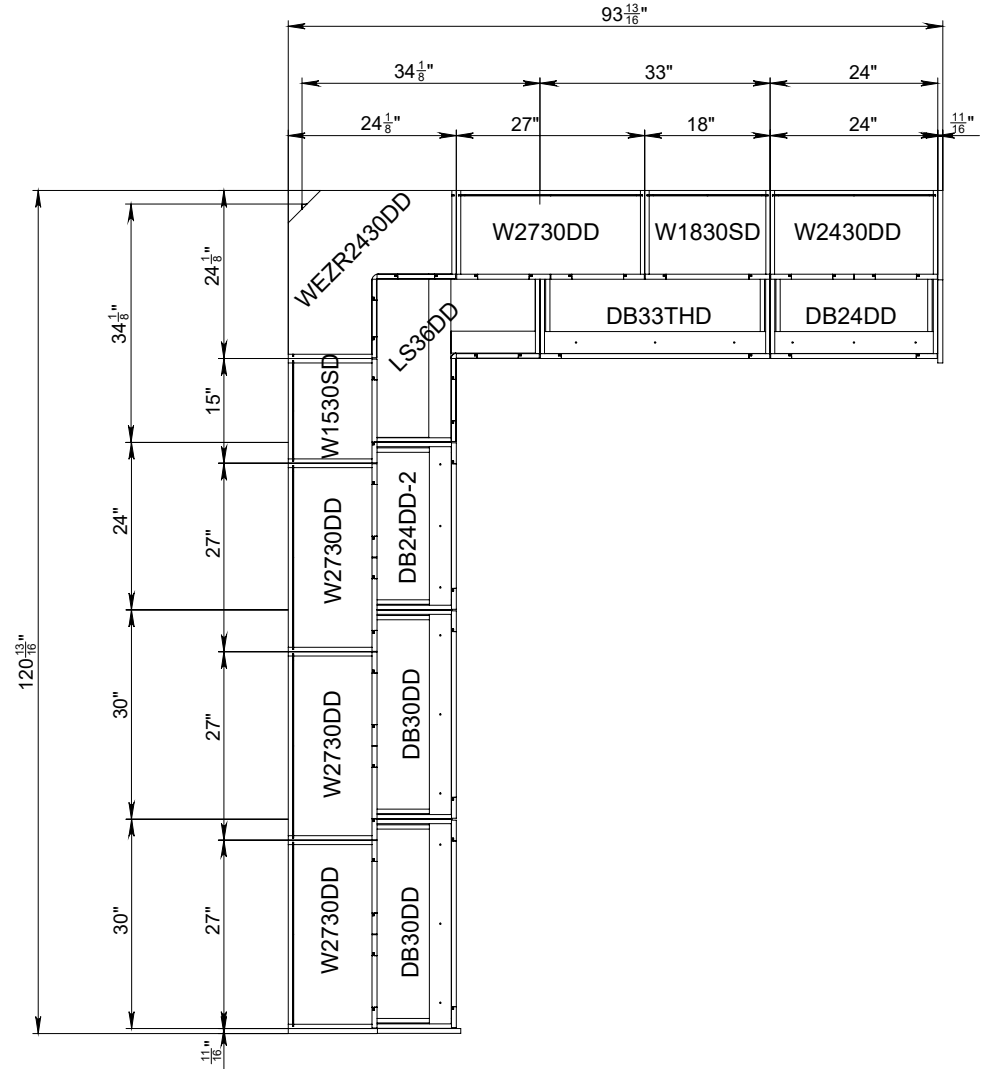

GRAY GLOSS/NATURAL TEAK

WHITE GLOSS/BLACK MATT

WHITE GLOSS/GRAY GLOSS

WHITE GLOSS/NATURAL TEAK

BLACK MATT

WHITE GLOSS

GREY GLOSS

NATURAL TEAK