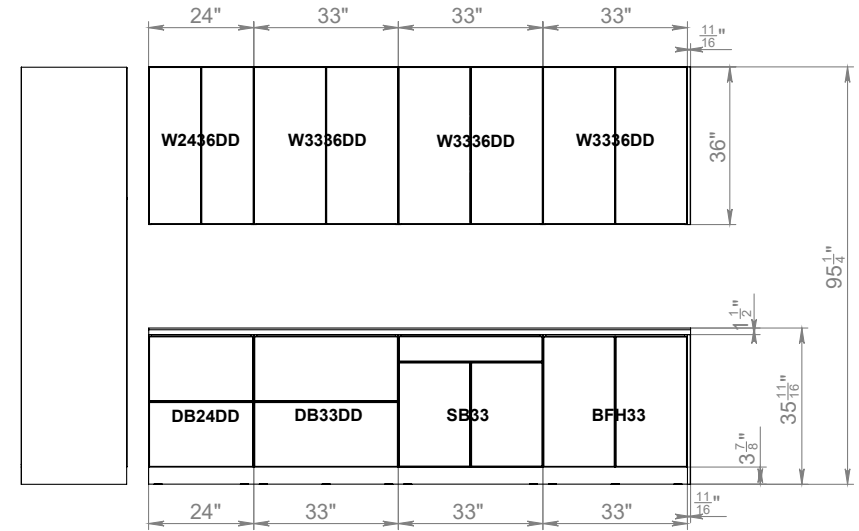

GRAY GLOSS/BLACK MATT

GRAY GLOSS/NATURAL TEAK

WHITE GLOSS/BLACK MATT

WHITE GLOSS/GRAY GLOSS

WHITE GLOSS/NATURAL TEAK

BLACK MATT

WHITE GLOSS

GREY GLOSS