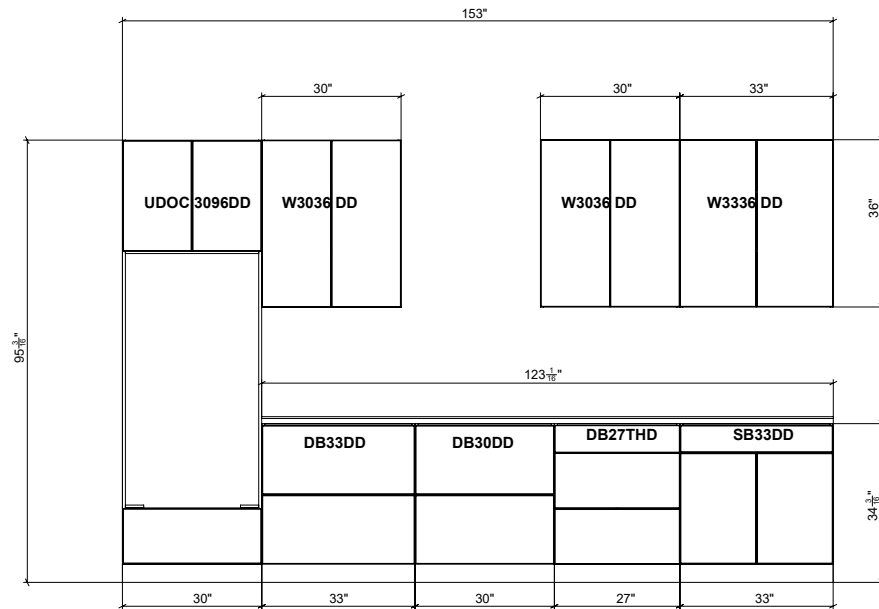

MODERN DOOR WHITE GLOSS 3D