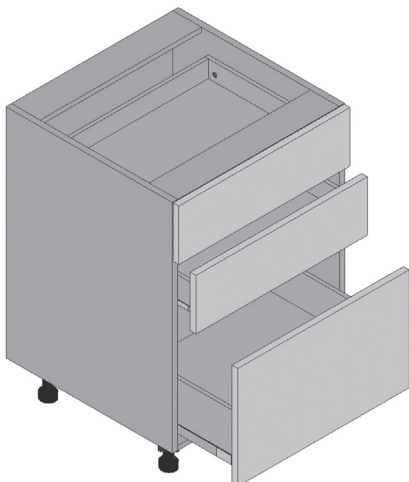

- SINGLE DOOR
- ONE DRAWER
- ONE ADJUSTABLE SHELF

AVAILABLE WIDTHS:
12" | 15" | 18" | 21"

Base Cabinet Double Door with Single Drawer

Item No.	Width	Height	Depth	Complete Door
B24DD-GRE-NAP	24	34 1/2	23 3/8	DD 326 (2 pcs)/SD 438 (1 pcs)
B27DD-GRE-NAP	27	34 1/2	23 3/8	DD 340 (2 pcs)/SD 439 (1 pcs)
B30DD-GRE-NAP	30	34 1/2	23 3/8	DD 353 (2 pcs)/SD 440 (1 pcs)
B33DD-GRE-NAP	33	34 1/2	23 3/8	DD 371 (2 pcs)/SD 441 (1 pcs)
B36DD-GRE-NAP	36	34 1/2	23 3/8	DD 385 (2 pcs)/SD 442 (1 pcs)

- DOUBLE DOOR
- ONE DRAWER
- ONE ADJUSTABLE SHELF

AVAILABLE WIDTHS:
24" | 27" | 30" | 33" | 36"

Two Drawer Base

- TWO DRAWERS

AVAILABLE WIDTHS:
24" | 30" | 33" | 36"

Item No.	Width	Height	Depth	Complete Door
DB24DD-2-GRE-NAP	24	34 1/2	23 3/8	TD 410 (2 pcs)
DB30DD-2-GRE-NAP	30	34 1/2	23 3/8	TD 418 (2 pcs)
DB33DD-2-GRE-NAP	33	34 1/2	23 3/8	TD 421 (2 pcs)
DB36DD-2-GRE-NAP	36	34 1/2	23 3/8	TD 424 (2 pcs)