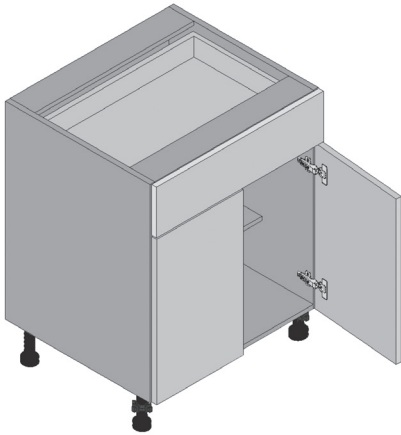

Base Cabinet Double Door with Single Drawer

Item No.	Width	Height	Depth	Complete Door
B24DD-GRE-NAP	24	34 1/2	23 3/8	DD 326 (2 pcs)/SD 438 (1 pcs)
B27DD-GRE-NAP	27	34 1/2	23 3/8	DD 340 (2 pcs)/SD 439 (1 pcs)
B30DD-GRE-NAP	30	34 1/2	23 3/8	DD 353 (2 pcs)/SD 440 (1 pcs)
B33DD-GRE-NAP	33	34 1/2	23 3/8	DD 371 (2 pcs)/SD 441 (1 pcs)
B36DD-GRE-NAP	36	34 1/2	23 3/8	DD 385 (2 pcs)/SD 442 (1 pcs)

- DOUBLE DOOR
- ONE DRAWER
- ONE ADJUSTABLE SHELF

AVAILABLE WIDTHS:
24" | 27" | 30" | 33" | 36"