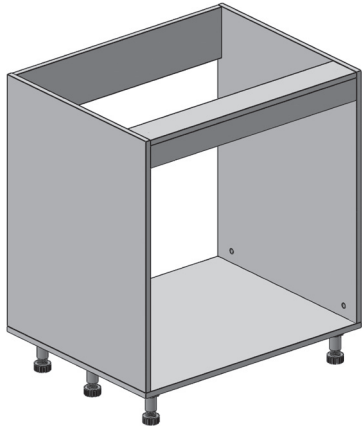

- THREE DRAWERS

AVAILABLE WIDTHS:
15" | 18" | 21" | 24"
27" | 30" | 33" | 36"

Sink Base

Item No.	Width	Height	Depth	Complect Door
SB27DD-GRE-NAP-S	27	34 1/2	23 3/8	DD 340 (2 pcs)/FD 439 (1 pcs)
SB30DD-GRE-NAP-S	30	34 1/2	23 3/8	DD 353 (2 pcs)/FD 440 (1 pcs)
SB33DD-GRE-NAP-S	33	34 1/2	23 3/8	DD 371 (2 pcs)/FD 441 (1 pcs)
SB36DD-GRE-NAP-S	36	34 1/2	23 3/8	DD 385 (2 pcs)/FD 442 (1 pcs)

- DOUBLE DOOR
- FALSE DRAWER

AVAILABLE WIDTHS:
27" | 30" | 33" | 36"

Base oven cabinet

Item No.	Width	Height	Depth
BOC30- GRE-NAP	30	34 1/2	23 3/8

AVAILABLE WIDTHS:
30"

Base Easy Reach

Item No.	Width	Height	Depth	Complect Door
LS33DD-GRE-NAP-KOR	33	34 1/2	23 3/8	DD 307 (2 pcs)
LS36DD-GRE-NAP-KOR	36	34 1/2	23 3/8	DD 328 (2 pcs)