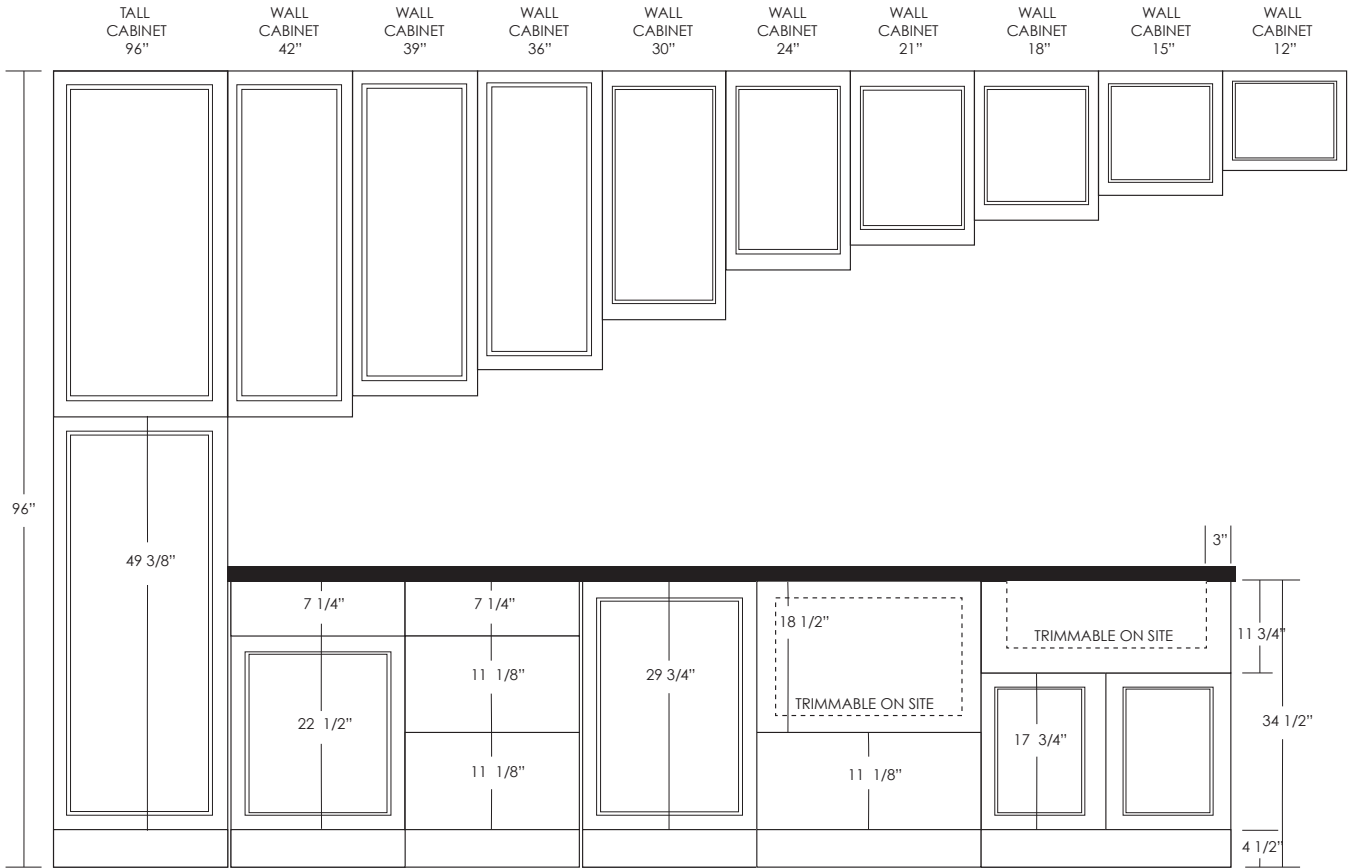

Walkitchens

PERFECT FOR ANY HOME

BASE FILERS 3"

Item No.	Width	Height	Depth
BF334-WM	3	34 1/2	3/4
BF334-WG	3	34 1/2	3/4
BF334-NT	3	34 1/2	3/4
BF334-BLK	3	34 1/2	3/4
BF334-GG	3	34 1/2	3/4
BF334-MBM	3	34 1/2	3/4

BASE FILERS 6"

Item No.	Width	Height	Depth
BF634-WM	6	34 1/2	3/4
BF634-WG	6	34 1/2	3/4
BF634-NT	6	34 1/2	3/4
BF634-BLK	6	34 1/2	3/4
BF634-GG	6	34 1/2	3/4
BF634-MBM	6	34 1/2	3/4

WALL FILERS 3"

Item No.	Width	Height	Depth
WF312-WM	3	12	3/4
WF312-WG	3	12	3/4
WF312-NT	3	12	3/4
WF312-BLK	3	12	3/4
WF312-GG	3	12	3/4
WF312-MBM	3	12	3/4
WF315-WM	3	15	3/4
WF315-WG	3	15	3/4
WF315-NT	3	15	3/4
WF315-BLK	3	15	3/4
WF315-GG	3	15	3/4
WF315-MBM	3	15	3/4
WF318-WM	3	18	3/4
WF318-WG	3	18	3/4
WF318-NT	3	18	3/4
WF318-BLK	3	18	3/4
WF318-GG	3	18	3/4
WF318-MBM	3	18	3/4
WF324-WM	3	24	3/4
WF324-WG	3	24	3/4
WF324-NT	3	24	3/4
WF324-BLK	3	24	3/4
WF324-GG	3	24	3/4
WF324-MBM	3	24	3/4
WF330-WM	3	30	3/4
WF330-WG	3	30	3/4
WF330-NT	3	30	3/4
WF330-BLK	3	30	3/4
WF330-GG	3	30	3/4
WF330-MBM	3	30	3/4
WF336-WM	3	36	3/4
WF336-WG	3	36	3/4
WF336-NT	3	36	3/4
WF336-BLK	3	36	3/4
WF336-GG	3	36	3/4
WF336-MBM	3	36	3/4
WF342-WM	3	42	3/4
WF342-WG	3	42	3/4
WF342-NT	3	42	3/4
WF342-BLK	3	42	3/4
WF342-GG	3	42	3/4
WF342-MBM	3	42	3/4

WALL FILERS 6"

Item No.	Width	Height	Depth
WF612-WM	6	12	3/4
WF612-WG	6	12	3/4
WF612-NT	6	12	3/4
WF612-BLK	6	12	3/4
WF612-GG	6	12	3/4
WF612-MBM	6	12	3/4
WF615-WM	6	15	3/4
WF615-WG	6	15	3/4
WF615-NT	6	15	3/4
WF615-BLK	6	15	3/4
WF615-GG	6	15	3/4
WF615-MBM	6	15	3/4
WF618-WM	6	18	3/4
WF618-WG	6	18	3/4
WF618-NT	6	18	3/4
WF618-BLK	6	18	3/4
WF618-GG	6	18	3/4
WF618-MBM	6	18	3/4
WF624-WM	6	24	3/4
WF624-WG	6	24	3/4
WF624-NT	6	24	3/4
WF624-BLK	6	24	3/4
WF624-GG	6	24	3/4
WF624-MBM	6	24	3/4
WF630-WM	6	30	3/4
WF630-WG	6	30	3/4
WF630-NT	6	30	3/4
WF630-BLK	6	30	3/4
WF630-GG	6	30	3/4
WF630-MBM	6	30	3/4
WF636-WM	6	36	3/4
WF636-WG	6	36	3/4
WF636-NT	6	36	3/4
WF636-BLK	6	36	3/4
WF636-GG	6	36	3/4
WF636-MBM	6	36	3/4
WF642-WM	6	42	3/4
WF642-WG	6	42	3/4
WF642-NT	6	42	3/4
WF642-BLK	6	42	3/4
WF642-GG	6	42	3/4
WF642-MBM	6	42	3/4

DOOR SIZING

GRAY