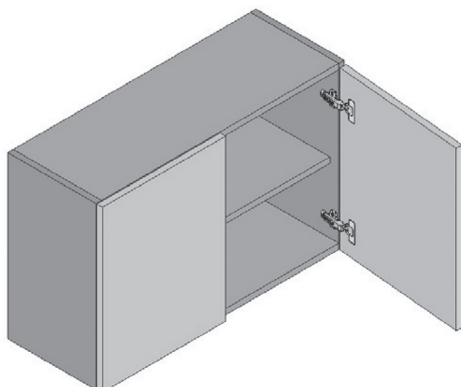

- SINGLE DOOR
- TWO ADJUSTABLE SHELVES

AVAILABLE WIDTHS:
9" | 12" | 15" | 18"
21" | 24"

Wall Cabinet 30" High Single Door

Item No.	Width	Height	Depth	Complete Door
W0930SD-GRE-NAV	9	30	12	SD 307 (1 pcs)
W1230SD-GRE-NAV	12	30	12	SD 328 (1 pcs)
W1530SD-GRE-NAV	15	30	12	SD 355 (1 pcs)
W1830SD-GRE-NAV	18	30	12	SD 387 (1 pcs)
W2130SD-GRE-NAV	21	30	12	SD 404 (1 pcs)
W2430SD-GRE-NAV	24	30	12	SD 953 (1 pcs)

- TWO DOORS
- TWO ADJUSTABLE SHELVES

AVAILABLE WIDTHS:
24" | 27" | 30"
33" | 36"

Wall Cabinet 30" High Double Door

Item No.	Width	Height	Depth	Complete Door
W2430DD-GRE-NAV	24	30	12	DD 328 (2 pcs)
W2730DD-GRE-NAV	27	30	12	DD 342 (2 pcs)
W3030DD-GRE-NAV	30	30	12	DD 355 (2 pcs)
W3330DD-GRE-NAV	33	30	12	DD 373 (2 pcs)
W3630DD-GRE-NAV	36	30	12	DD 387 (2 pcs)

- SINGLE DOOR
- ONE ADJUSTABLE SHELF

AVAILABLE WIDTHS:
9" | 12" | 15" | 18"
21" | 24"

Wall Cabinet 24" High Single Door

Item No.	Width	Height	Depth	Complete Door
W0924SD-GRE-NAV	9	24	12	SD 306 (1 pcs)
W1224SD-GRE-NAV	12	24	12	SD 326 (1 pcs)
W1524SD-GRE-NAV	15	24	12	SD 353 (1 pcs)
W1824SD-GRE-NAV	18	24	12	SD 385 (1 pcs)
W2124SD-GRE-NAV	21	24	12	SD 403 (1 pcs)
W2424SD-GRE-NAV	24	24	12	SD 952 (1 pcs)