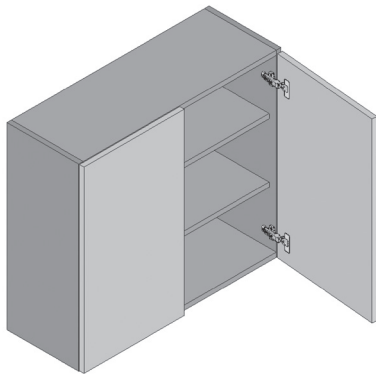

- SINGLE DOOR
- TWO ADJUSTABLE SHELVES

AVAILABLE WIDTHS:
9" | 12" | 15" | 18" | 21" | 24"

Wall Cabinet 36" High Single Door

Item No.	Width	Height	Depth	Complect Door
W0936SD-GRE-NAV	9	36	12	SD 308 (1 pcs)
W1236SD-GRE-NAV	12	36	12	SD 329 (1 pcs)
W1536SD-GRE-NAV	15	36	12	SD 356 (1 pcs)
W1836SD-GRE-NAV	18	36	12	SD 388 (1 pcs)
W2136SD-GRE-NAV	21	36	12	SD 405 (1 pcs)
W2436SD-GRE-NAV	24	36	12	SD 954 (1 pcs)

- TWO DOORS
- TWO ADJUSTABLE SHELVES

AVAILABLE WIDTHS:
24" | 27" | 30" | 33" | 36"

Wall Cabinet 36" High Double Door

Item No.	Width	Height	Depth	Complect Door
W2436DD-GRE-NAV	24	36	12	DD 329 (2 pcs)
W2736DD-GRE-NAV	27	36	12	DD 343 (2 pcs)
W3036DD-GRE-NAV	30	36	12	DD 356 (2 pcs)
W3336DD-GRE-NAV	33	36	12	DD 374 (2 pcs)
W3636DD-GRE-NAV	36	36	12	DD 388 (2 pcs)

- SINGLE DOOR
- TWO ADJUSTABLE SHELVES

AVAILABLE WIDTHS:
9" | 12" | 15" | 18"
21" | 24"

Wall Cabinet 30" High Single Door

Item No.	Width	Height	Depth	Complete Door
W0930SD-GRE-NAV	9	30	12	SD 307 (1 pcs)
W1230SD-GRE-NAV	12	30	12	SD 328 (1 pcs)
W1530SD-GRE-NAV	15	30	12	SD 355 (1 pcs)
W1830SD-GRE-NAV	18	30	12	SD 387 (1 pcs)
W2130SD-GRE-NAV	21	30	12	SD 404 (1 pcs)
W2430SD-GRE-NAV	24	30	12	SD 953 (1 pcs)