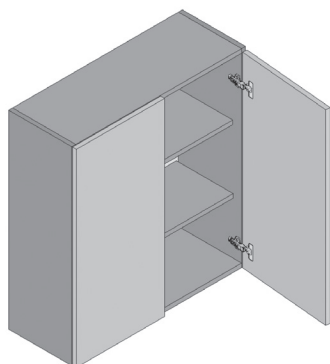

- TWO DOORS
- THREE ADJUSTABLE SHELVES

AVAILABLE WIDTHS:
24" | 27" | 30" | 33" | 36"

Wall Cabinet 42" High Double Door

Item No.	Width	Height	Depth	Complect Door
W2442DD-GRE-NAV	24	42	12	DD 330 (2 pcs)
W2742DD-GRE-NAV	27	42	12	DD 344 (2 pcs)
W3042DD-GRE-NAV	30	42	12	DD 357 (2 pcs)
W3342DD-GRE-NAV	33	42	12	DD 375 (2 pcs)
W3642DD-GRE-NAV	36	42	12	DD 389 (2 pcs)

- SINGLE DOOR
- TWO ADJUSTABLE SHELVES

AVAILABLE WIDTHS:
9" | 12" | 15" | 18" | 21" | 24"

Wall Cabinet 36" High Single Door

Item No.	Width	Height	Depth	Complect Door
W0936SD-GRE-NAV	9	36	12	SD 308 (1 pcs)
W1236SD-GRE-NAV	12	36	12	SD 329 (1 pcs)
W1536SD-GRE-NAV	15	36	12	SD 356 (1 pcs)
W1836SD-GRE-NAV	18	36	12	SD 388 (1 pcs)
W2136SD-GRE-NAV	21	36	12	SD 405 (1 pcs)
W2436SD-GRE-NAV	24	36	12	SD 954 (1 pcs)