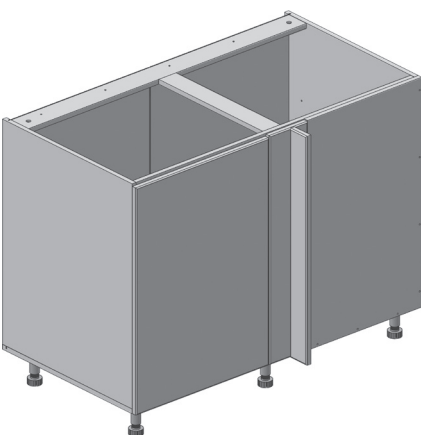

Blind Corner Base Cabinet Singl Door (R, L)

Item No.	Width	Height	Depth	Complect Door
BCB-39-SD-RL-GRE-NAP	39	34 1/2	23 3/8	SD 373 (1 pcs) UPCB630 (1 pcs) UPCB330 (1 pcs)
BCB-42-SD-RL-GRE-NAP	42	34 1/2	23 3/8	SD 387 (1 pcs) UPCB630 (1 pcs) UPCB330 (1 pcs)
BCB-45-SD-RL-GRE-NAP	45	34 1/2	23 3/8	SD 404 (1 pcs) UPCB630 (1 pcs) UPCB330 (1 pcs)

- SINGLE DOOR

AVAILABLE WIDTHS:
39" | 42" | 45"