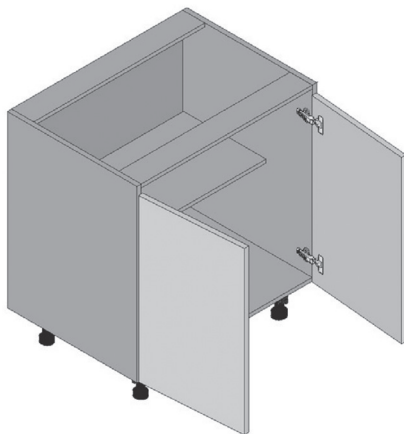

Wall Easy Reach

Item No.	Width	Height	Depth	Complect Door
WEZR2430DD-GRE-NAV-KOR	24	30	12	DD 317 (2 pcs)
WEZR2436DD-GRE-NAV-KOR	24	36	12	DD 318 (2 pcs)
WEZR2442DD-GRE-NAV-KOR	24	42	12	DD 319 (2 pcs)

- 30" AND 36" HIGH HAVE TWO ADJUSTABLE SHELVES
- 42" HIGH HAS THREE ADJUSTABLE SHELVES

Base Cabinet Full Height Single Door

- ONE FULL HEIGHT DOOR
- ONE ADJUSTABLE SHELF

AVAILABLE WIDTHS:
6" | 9" | 12" | 15"
18" | 21" | 24"

Item No.	Width	Height	Depth	Complect Door
BFH06SD-GRE-NAP	6	34 1/2	23 3/8	SD 951 (1 pcs) NATURAL TEAK SHAIKER WHITE MATT-9010
BFH06SD-GRE-NAP	6	34 1/2	23 3/8	SD 440 (1 pcs) BLACK MATT-9005 GRAY GLOSS DLM WHITE GLOSS-9010
BFH09SD-GRE-NAP	9	34 1/2	23 3/8	SD 307 (1 pcs)
BFH12SD-GRE-NAP	12	34 1/2	23 3/8	SD 328 (1 pcs)
BFH15SD-GRE-NAP	15	34 1/2	23 3/8	SD 355 (1 pcs)
BFH18SD-GRE-NAP	18	34 1/2	23 3/8	SD 387 (1 pcs)
BFH21SD-GRE-NAP	21	34 1/2	23 3/8	SD 404 (1 pcs)
BFH24SD-GRE-NAP	24	34 1/2	23 3/8	SD 953 (1 pcs)