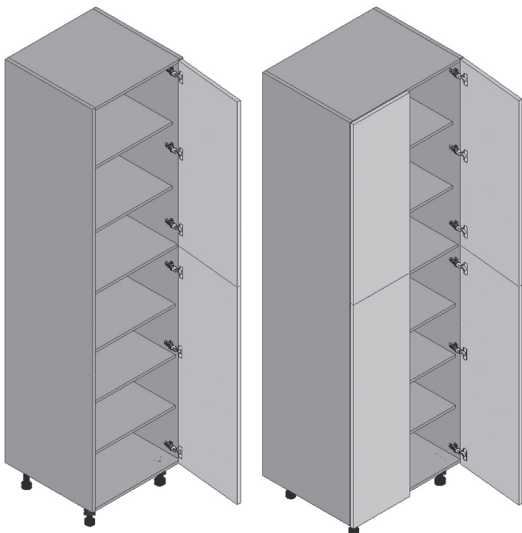

Utility Cabinet 90" Tall with Single or Double Door

Item No.	Width	Height	Depth	Complect Door
UC1890DD-GRE	18	90	23 3/8	DD 387 (1 pcs)/529 (1 pcs)
UC2490FD-GRE	24	90	23 3/8	FD 328 (2 pcs)/527 (2 pcs)
UC3090FD-GRE	30	90	23 3/8	FD 355 (2 pcs)/528 (2 pcs)
UC3690FD-GRE	36	90	23 3/8	FD 387 (2 pcs)/529 (2 pcs)

- SINGLE DOOR ON 18"
- DOUBLE DOOR ON 24" & 30"

AVAILABLE WIDTHS:
18" | 24" | 30" | 36"