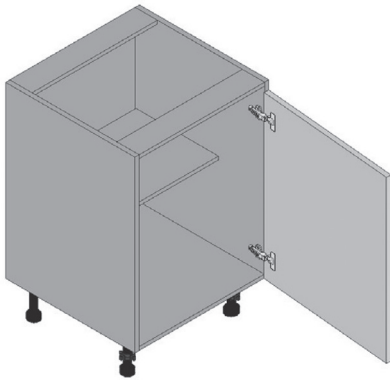

Base Cabinet Full Height Single Door

- ONE FULL HEIGHT DOOR
- ONE ADJUSTABLE SHELF

AVAILABLE WIDTHS:
6" | 9" | 12" | 15"
18" | 21" | 24"

Item No.	Width	Height	Depth	Complect Door
BFH06SD-GRE-NAP	6	34 1/2	23 3/8	SD 951 (1 pcs) NATURAL TEAK SHAIKER WHITE MATT-9010
BFH06SD-GRE-NAP	6	34 1/2	23 3/8	SD 440 (1 pcs) BLACK MATT-9005 GRAY GLOSS DLM WHITE GLOSS-9010
BFH09SD-GRE-NAP	9	34 1/2	23 3/8	SD 307 (1 pcs)
BFH12SD-GRE-NAP	12	34 1/2	23 3/8	SD 328 (1 pcs)
BFH15SD-GRE-NAP	15	34 1/2	23 3/8	SD 355 (1 pcs)
BFH18SD-GRE-NAP	18	34 1/2	23 3/8	SD 387 (1 pcs)
BFH21SD-GRE-NAP	21	34 1/2	23 3/8	SD 404 (1 pcs)
BFH24SD-GRE-NAP	24	34 1/2	23 3/8	SD 953 (1 pcs)