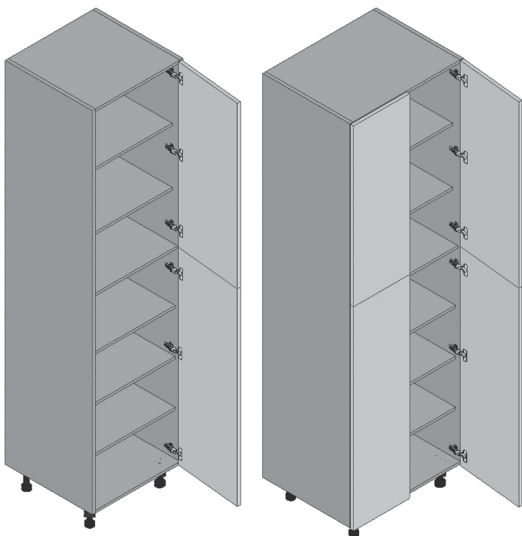

Utility Cabinet 84" Tall with Single or Double Door 3D

Item No.	Width	Height	Depth	Complect Door 3D
UC1884DD-GRE	18	84	23 3/8	DD 387 (1 pcs)/532 (1 pcs)
UC2484FD-GRE	24	84	23 3/8	FD 328 (2 pcs)/530 (2 pcs)
UC3084FD-GRE	30	84	23 3/8	FD 355 (2 pcs)/531 (2 pcs)
UC3684FD-GRE	36	84	23 3/8	FD 387 (2 pcs)/532 (2 pcs)

- SINGLE DOOR ON 18"
- DOUBLE DOOR ON 24" & 30"

AVAILABLE WIDTHS:
18" | 24" | 30" | 36"