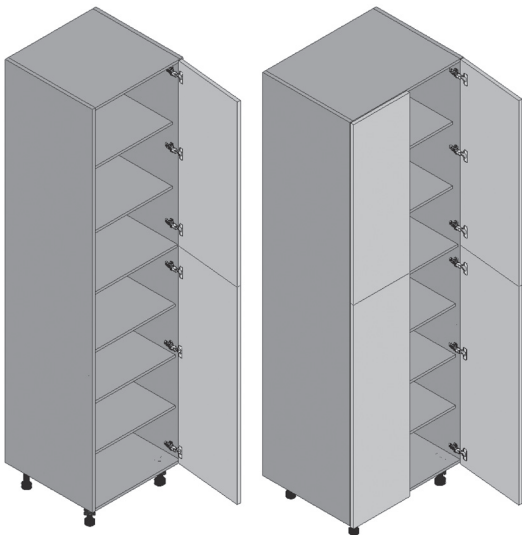

Utility Cabinet 90" Tall with Single or Double Door 3D

Item No.	Width	Height	Depth	Complect Door 3D
UC1890DD-GRE	18	90	23 3/8	DD 388 (1 pcs)/532 (1 pcs)
UC2490FD-GRE	24	90	23 3/8	FD 329 (2 pcs)/530 (2 pcs)
UC3090FD-GRE	30	90	23 3/8	FD 356 (2 pcs)/531 (2 pcs)
UC3690FD-GRE	36	90	23 3/8	FD 388 (2 pcs)/532 (2 pcs)

- SINGLE DOOR ON 18"
- DOUBLE DOOR ON 24" & 30"

AVAILABLE WIDTHS:
18" | 24" | 30" | 36"