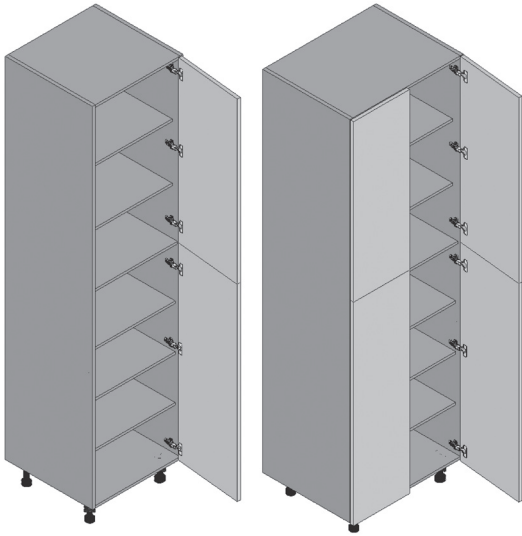

Utility Cabinet 96" Tall with Single or Double Door

Item No.	Width	Height	Depth	Complect Door
UC1896DD-GRE	18	96	23 3/8	DD 387 (1 pcs)/392 (1 pcs)
UC2496FD-GRE	24	96	23 3/8	FD 328 (2 pcs)/333 (2 pcs)
UC3096FD-GRE	30	96	23 3/8	FD 355 (2 pcs)/360 (2 pcs)
UC3696FD-GRE	36	96	23 3/8	FD 387 (2 pcs)/392 (2 pcs)

- SINGLE DOOR ON 18"
- DOUBLE DOOR ON 24" & 30"

AVAILABLE WIDTHS:
18" | 24" | 30" | 36"