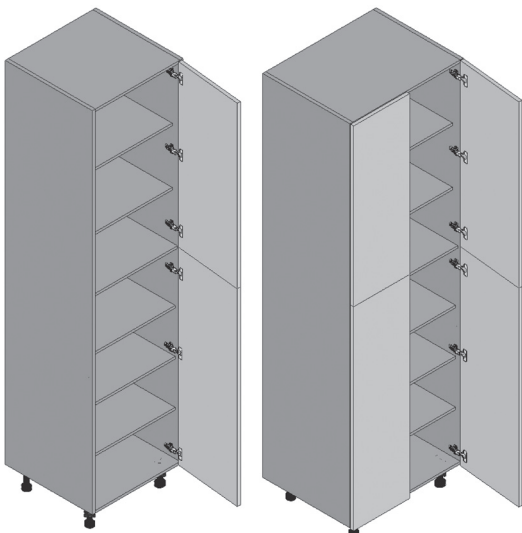

Utility Cabinet 84" Tall with Single or Double Door

Item No.	Width	Height	Depth	Complect Door
UC1884DD-GRE	18	84	23 3/8	DD 387 (1 pcs)/532 (1 pcs)
UC2484FD-GRE	24	84	23 3/8	FD 328 (2 pcs)/530 (2 pcs)
UC3084FD-GRE	30	84	23 3/8	FD 355 (2 pcs)/531 (2 pcs)
UC3684FD-GRE	36	84	23 3/8	FD 387 (2 pcs)/532 (2 pcs)

- SINGLE DOOR ON 18"
- DOUBLE DOOR ON 24" & 30"

AVAILABLE WIDTHS:
18" | 24" | 30" | 36"