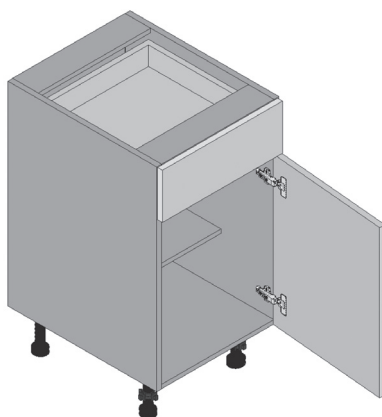

Base Cabinet Full Height Single Door

- ONE FULL HEIGHT DOOR
- ONE ADJUSTABLE SHELF

AVAILABLE WIDTHS:
6" | 9" | 12" | 15"
18" | 21" | 24"

Item No.	Width	Height	Depth	Complect Door
BFH06SD-GRE-NAP	6	34 1/2	23 3/8	SD 951 (1 pcs) NATURAL TEAK SHAIKER WHITE MATT-9010
BFH06SD-GRE-NAP	6	34 1/2	23 3/8	SD 440 (1 pcs) BLACK MATT-9005 GRAY GLOSS DLM WHITE GLOSS-9010
BFH09SD-GRE-NAP	9	34 1/2	23 3/8	SD 307 (1 pcs)
BFH12SD-GRE-NAP	12	34 1/2	23 3/8	SD 328 (1 pcs)
BFH15SD-GRE-NAP	15	34 1/2	23 3/8	SD 355 (1 pcs)
BFH18SD-GRE-NAP	18	34 1/2	23 3/8	SD 387 (1 pcs)
BFH21SD-GRE-NAP	21	34 1/2	23 3/8	SD 404 (1 pcs)
BFH24SD-GRE-NAP	24	34 1/2	23 3/8	SD 953 (1 pcs)

- TWO FULL HEIGHT DOORS
- ONE ADJUSTABLE SHELF

AVAILABLE WIDTHS:
24" | 27" | 30" | 33"
36" | 42"

Base Cabinet Full Height Double Door

Item No.	Width	Height	Depth	Complect Door
BFH24DD-GRE-NAP	24	34 1/2	23 3/8	DD 328 (2 pcs)
BFH27DD-GRE-NAP	27	34 1/2	23 3/8	DD 342 (2 pcs)
BFH30DD-GRE-NAP	30	34 1/2	23 3/8	DD 355 (2 pcs)
BFH33DD-GRE-NAP	33	34 1/2	23 3/8	DD 373 (2 pcs)
BFH36DD-GRE-NAP	36	34 1/2	23 3/8	DD 387 (2 pcs)
BFH42DD-GRE-NAP	42	34 1/2	23 3/8	DD 404 (2 pcs)