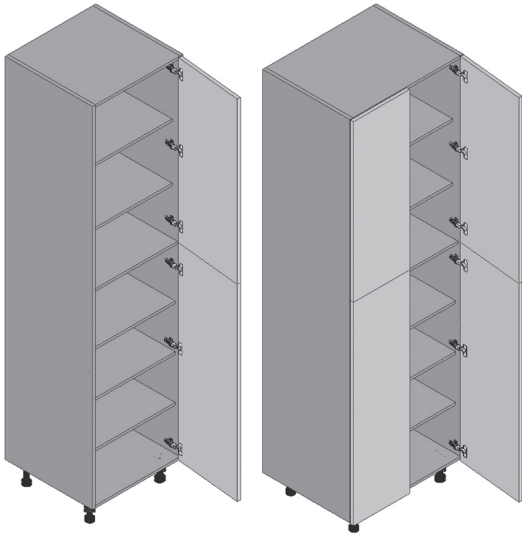

Utility Cabinet 96" Tall with Single or Double Door 3D

Item No.	Width	Height	Depth	Complect Door 3D
UC1896DD-GRE	18	96	23 3/8	DD 389 (1 pcs)/532 (1 pcs)
UC2496FD-GRE	24	96	23 3/8	FD 330 (2 pcs)/530 (2 pcs)
UC3096FD-GRE	30	96	23 3/8	FD 357 (2 pcs)/531 (2 pcs)
UC3696FD-GRE	36	96	23 3/8	FD 389 (2 pcs)/532 (2 pcs)

- SINGLE DOOR ON 18"
- DOUBLE DOOR ON 24" & 30"

AVAILABLE WIDTHS:
18" | 24" | 30" | 36"